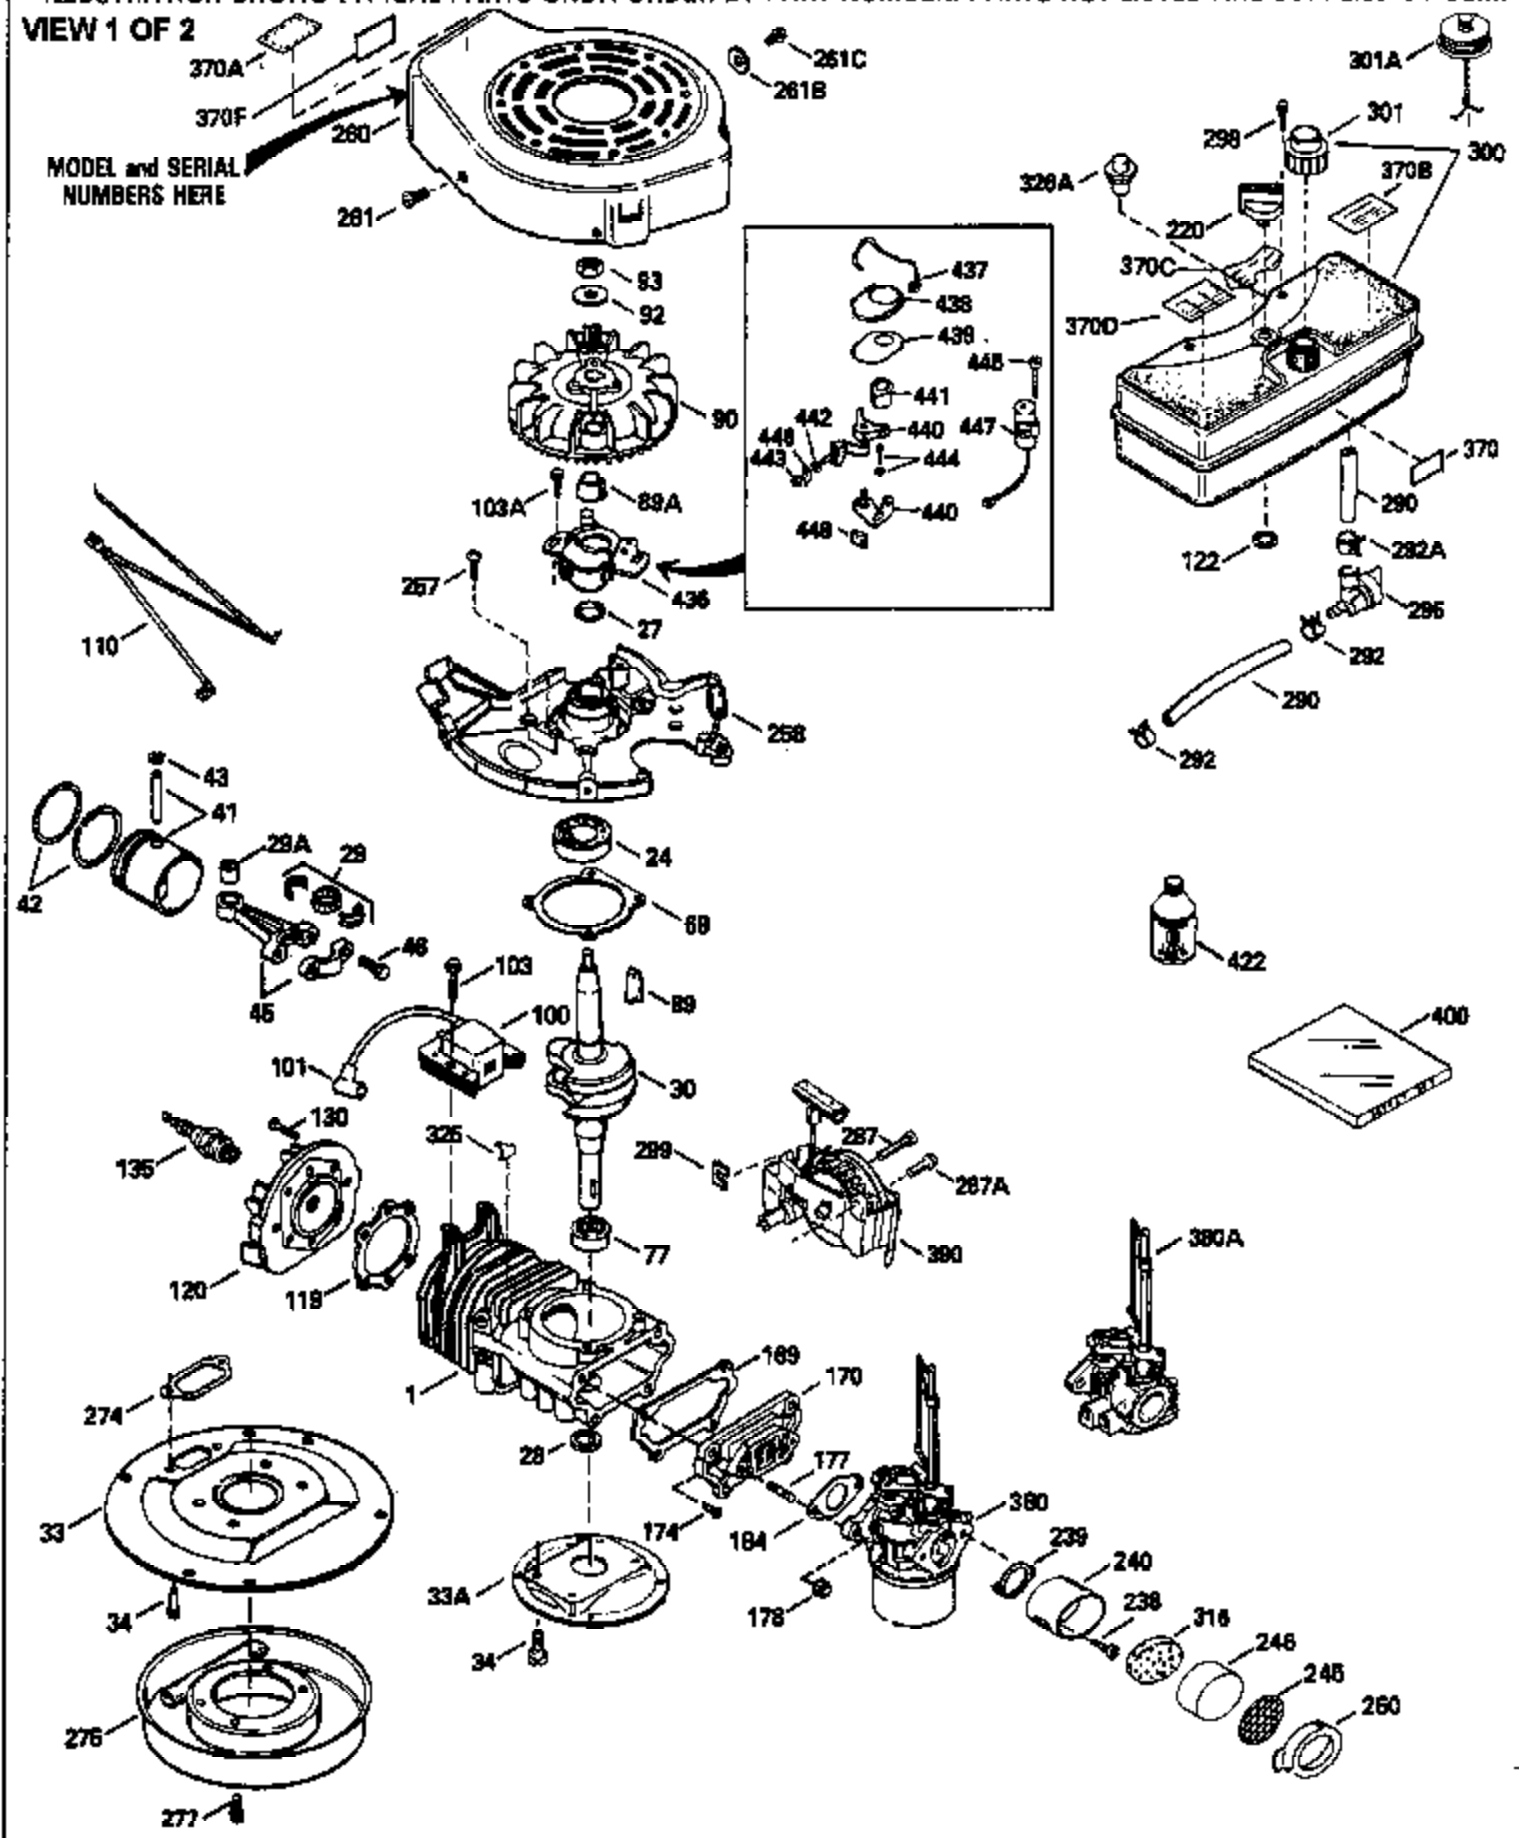

ILLUSTRATION SHOWS TYPICAL PARTS ONLY. ORDER BY PART NUMBER. PARTS NOT LISTED ARE SUPPLIED BY OEM.

VIEW 1 OF 2

MODEL and SERIAL
NUMBERS HERE

Ref #	Part Number	Qty	Description
	1		Cylinder (Order s/b if replacement is req.)
24	530110		Ball Bearing
27	510319		Oil Seal
28	28427		Oil Seal
29A	530104A		Cartridge Bearing
29	530150		Needle Bearing & Liner Set (37 Needle s)
30	290548		Crankshaft
34	650797		Screw, 5/16-18 x 1/2"
41	310283A		Piston & Pin Ass'y. (Std.)(Incl. 43)
41	310272A		Piston & Pin Ass'y. (.010" OS)
42	310190		Ring Set (Std.)
42	310273		Ring Set (.010" OS)
43	310167		Piston Pin Retaining Ring
45	310235B		Connecting Rod Ass'y. (Incl. 29, 29A & 46)
46	650633		Connecting Rod Bolt
69	510292A		* Cylinder Cover Gasket
77	780097		Cartridge Bearing
89A	611032		Adapter Sleeve
90	611046A		Flywheel
92	650815		Belleville Washer
93	650390		Flywheel Nut
100	34443A		Solid State Ignition (Incl. 101)
100	730207		Magneto to Solid State Conversion Kit (Includes solid state module, solid state flywheel key, and instructions.)(Use as required on external ignition engines only.)
101	610118		Spark Plug Cover
103	650814		Screw, Torx T-15, 10-24 x 1"
110	611061		Ground Wire
119	510274A		* Cylinder Head Gasket
120	250240B		Cylinder Head
130	650477		Screw, Torx T-30, 1/4-20 x 3/4"
135	33636		Resistor Spark Plug
169	510323A		* Cover Plate Gasket
170	470152A		Reed & Cover Plate (Incl. 178)
174	650579		Screw, Torx T-25, 10-24 x 1/2"
178	650456		Nut, 1/4-20
184	510110A		* Carburetor Gasket
192	34966		Brake Control Link
239	510206A		Air Cleaner Gasket
257	650911		Screw, Torx T-30, 1/4-20 x 5/8"
258	350427		Blower Housing Base (Incl. 27)
260	350403		Blower Housing
261	650773		Screw, 1/4-20 x 1/2"
261B	650854		Washer
261C	650773		Screw, 1/4-20 x 1/2"
287A	650911		Screw, Torx T-30, 1/4-20 x 5/8"
287	30646		Screw, 1/4-20 x 1-3/8"
290	34357		Fuel Line
292A	430232		Fuel Line Clamp
292	26460		Fuel Line Clamp
295	430228		Fuel Shut-Off Valve
298	650803		Screw, 10-32 x 7/8"
300	410241		Fuel Tank (Incl. 301)
301A	410224		Fuel Cap
326A	570663		Fuel Tank Plug
370D	550212		Fuel Mix Decal
370B	550213		Warning Decal