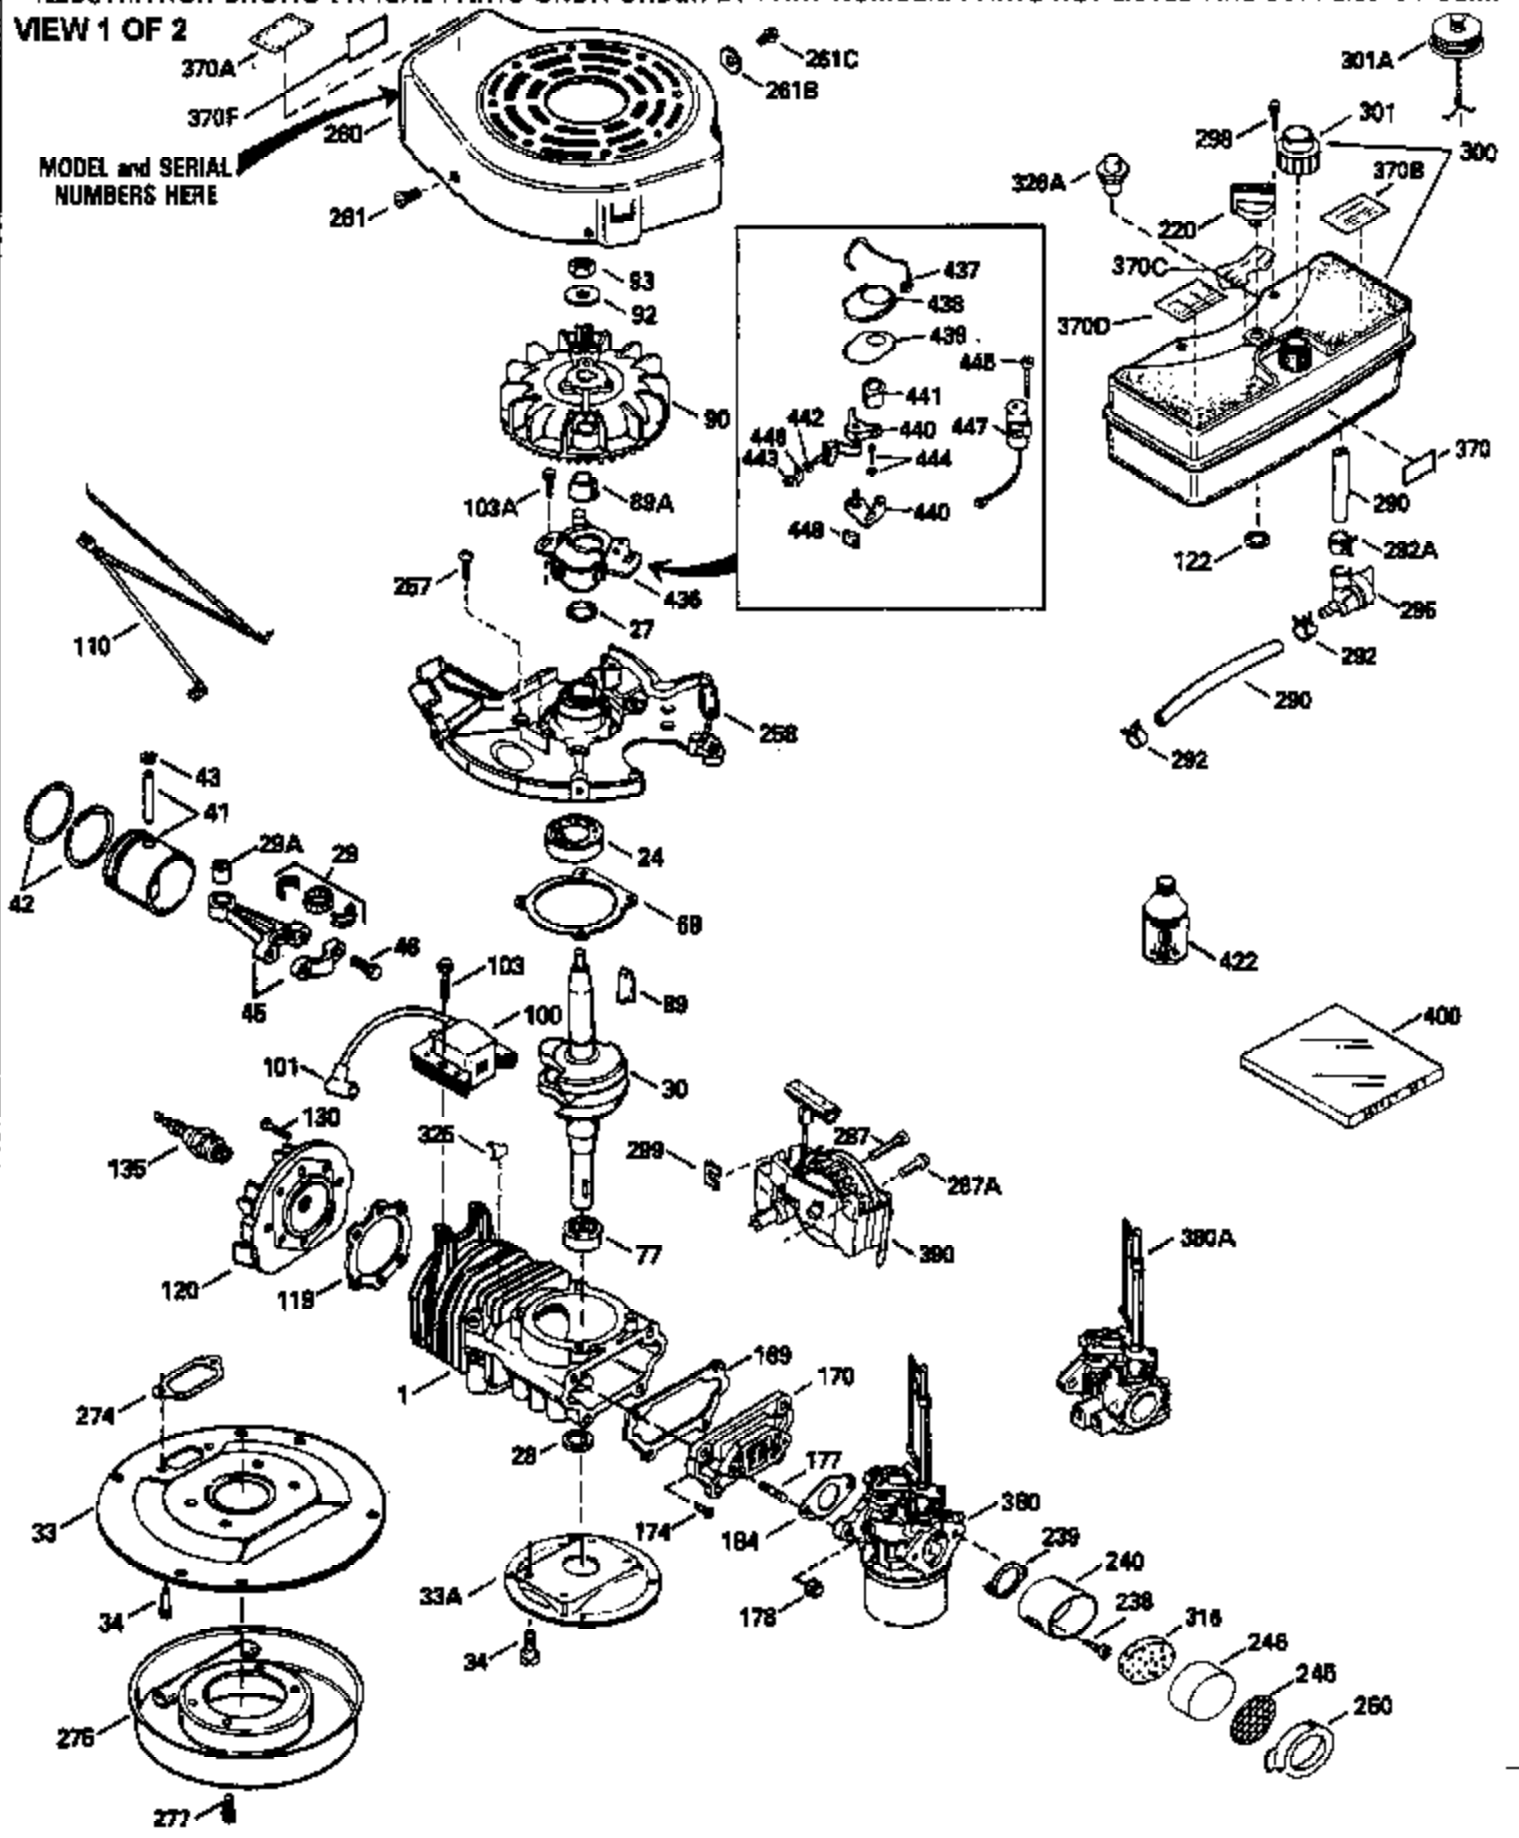

ILLUSTRATION SHOWS TYPICAL PARTS ONLY. ORDER BY PART NUMBER. PARTS NOT LISTED ARE SUPPLIED BY OEM.

VIEW 1 OF 2

MODEL and SERIAL
NUMBERS HERE

Ref #	Part Number	Qty	Description
	1		Cylinder (Order s/b if replacement is req.)
24	530110		Ball Bearing
27	510319		Oil Seal
28	28427		Oil Seal
29	530150		Needle Bearing & Liner Set (37 Needle s)
29A	530104A		Cartridge Bearing
30	290548		Crankshaft
34	650797		Screw, 5/16-18 x 1/2"
41	310283A		Piston & Pin Ass'y. (Std.)(Incl. 43)
41	310272A		Piston & Pin Ass'y. (.010" OS)
42	310190		Ring Set (Std.)
42	310273		Ring Set (.010" OS)
43	310167		Piston Pin Retaining Ring
45	310235B		Connecting Rod Ass'y. (Incl. 29, 29A & 46)
46	650633		Connecting Rod Bolt
69	510292A		* Cylinder Cover Gasket
77	780097		Cartridge Bearing
89A	611032		Adapter Sleeve
90	611046A		Flywheel
92	650815		Belleville Washer
93	650390		Flywheel Nut
100	34443A		Solid State Ignition (Incl. 101)
100	730207		Magneto to Solid State Conversion Kit (Includes solid state module, solid state flywheel key, and instructions.)(Use as required on external ignition engines only.)
101	610118		Spark Plug Cover
103	650814		Screw, Torx T-15, 10-24 x 1"
110	611061		Ground Wire
119	510274A		* Cylinder Head Gasket
120	250240B		Cylinder Head
130	650477		Screw, Torx T-30, 1/4-20 x 3/4"
135	33636		Resistor Spark Plug
169	510323A		* Cover Plate Gasket
170	470152A		Reed & Cover Plate (Incl. 178)
174	650579		Screw, Torx T-25, 10-24 x 1/2"
178	29752		Nut & Lock Washer, 1/4-28
184	510110A		* Carburetor Gasket
192	34966		Brake Control Link
239	35815		Air Cleaner Gasket
257	650911		Screw, Torx T-30, 1/4-20 x 5/8"
258	350427		Blower Housing Base (Incl. 27)
260	350403		Blower Housing
261	650958		Screw, 114-20 x 7/16"
261B	650854		Washer
261C	650773		Screw, 1/4-20 x 1/2"
287	30646		Screw, 1/4-20 x 1-3/8"
287A	650911		Screw, Torx T-30, 1/4-20 x 5/8"
290	29774		Fuel Line
292	26460		Fuel Line Clamp
295	35857		Fuel Shut-Off Valve
298	650803		Screw, 10-32 x 7/8"
300	410241		Fuel Tank (Incl. 301)
301A	410224		Fuel Cap
326A	570663		Fuel Tank Plug
370D	550212		Fuel Mix Decal
370B	550213		Warning Decal
370A	550223		Name Decal