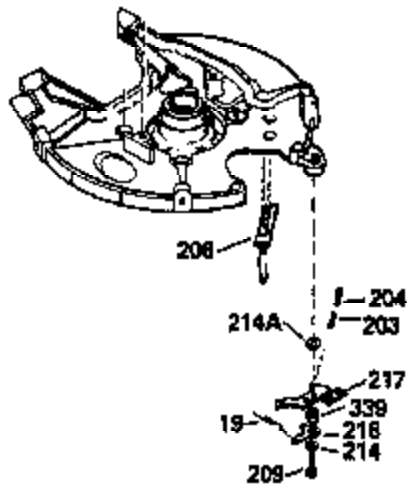

ILLUSTRATION SHOWS TYPICAL PARTS ONLY. ORDER BY PART NUMBER. PARTS NOT LISTED ARE SUPPLIED BY OEM.

VIEW 2 OF 2

Ref #	Part Number	Qty	Description
	92 650815		Belleville Washer
	93 650390		Flywheel Nut
189A	650911		Screw, Torx T-30, 1/4-20 x 5/8" (As r eq.)
189	650773		Screw, 1/4-20 x 1/2"
190	35831		Brake Lever
191	570671		S.E. Brake Bracket
192	34966		Brake Control Link
193	34965		Brake Spring
197	32309		Retaining Ring
261A	650853		Screw, Torx T-30, 1/4-20 x 1/2"
261B	650854		Washer
274A	510257		Exhaust Gasket
275A	390310		Muffler
276A	390312		Locking Plate
	276 390311		Support Plate
277A	650488		Screw, 1/4-20 x 1-1/4"
329	610973		Terminal
350	570682		Primer Bulb
351	570656		Primer Line
370E	36260		Primer Decal