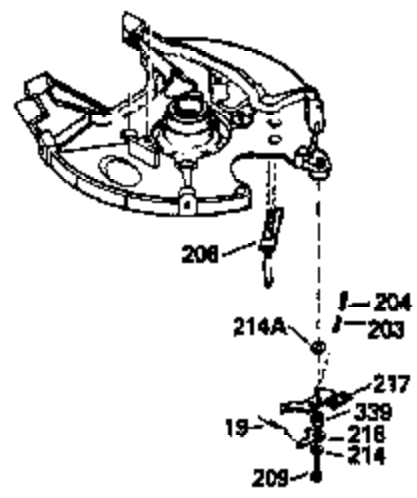

ILLUSTRATION SHOWS TYPICAL PARTS ONLY. ORDER BY PART NUMBER. PARTS NOT LISTED ARE SUPPLIED BY OEM.

VIEW 2 OF 2

Ref #	Part Number	Qty	Description
	92 650815		Belleville Washer
	93 650390		Flywheel Nut
189A	650911		Screw, Torx T-30, 1/4-20 x 5/8" (As r eq.)
189	650773		Screw, 1/4-20 x 1/2"
190	35831		Brake Lever
191	570671		S.E. Brake Bracket
192	34966		Brake Control Link
193	34965		Brake Spring
197	32309		Retaining Ring
261A	650853		Screw, Torx T-30, 1/4-20 x 1/2"
261B	650854		Washer
274A	510257		Exhaust Gasket
275A	390310		Muffler
276A	390312		Locking Plate
	276 390311		Support Plate
277A	650488		Screw, 1/4-20 x 1-1/4"
329	610973		Terminal
350	570682		Primer Bulb
351	570656		Primer Line
370E	36260		Primer Decal