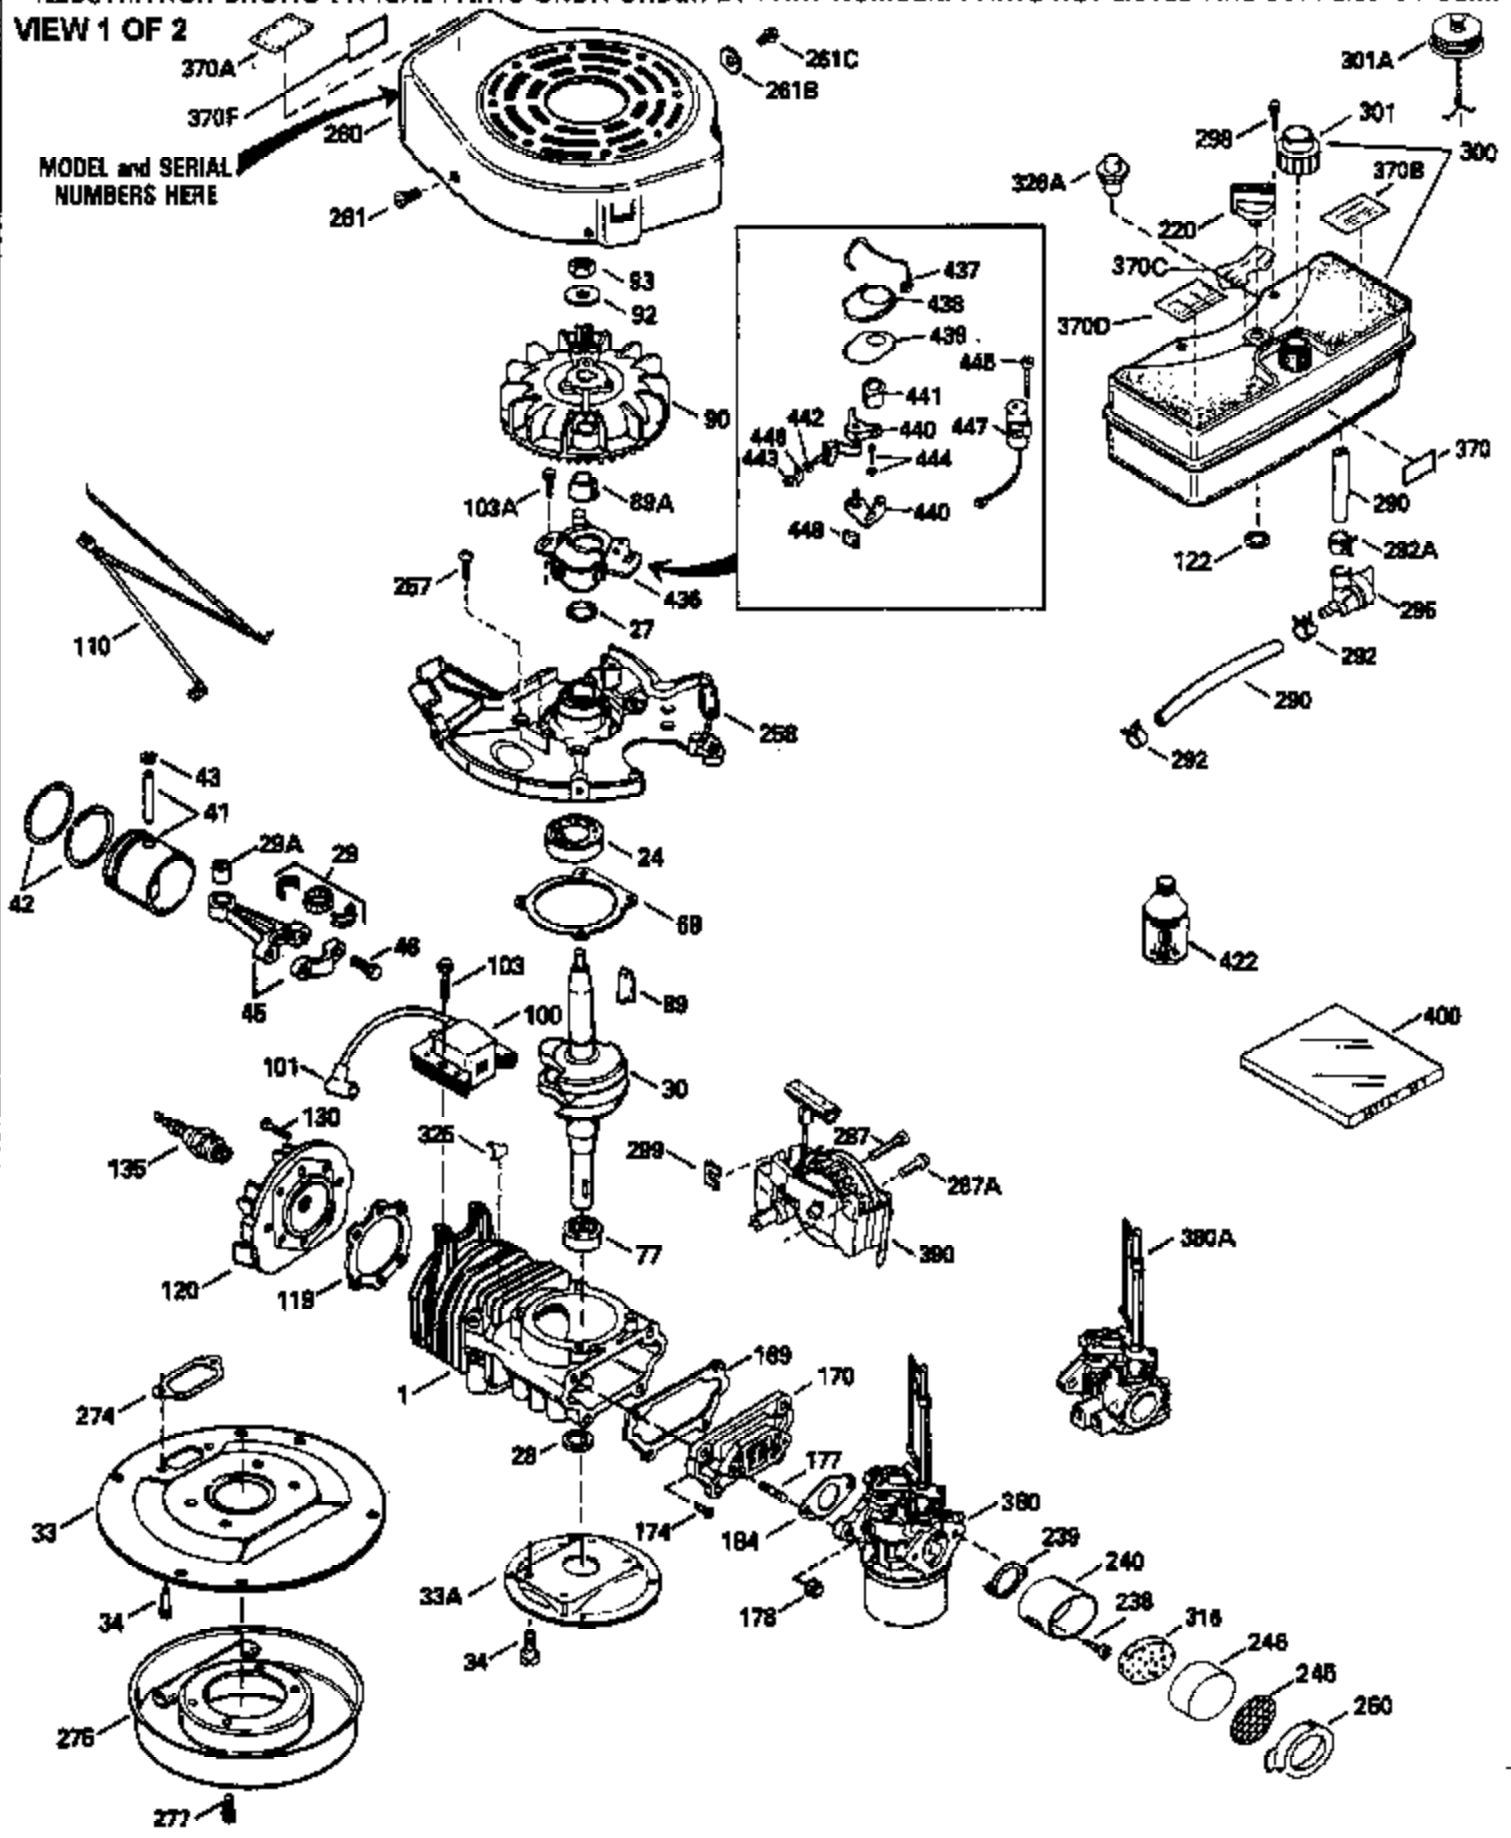

ILLUSTRATION SHOWS TYPICAL PARTS ONLY. ORDER BY PART NUMBER. PARTS NOT LISTED ARE SUPPLIED BY OEM.

VIEW 1 OF 2

MODEL and SERIAL
NUMBERS HERE

Ref #	Part Number	Qty	Description
	1		Cylinder (Order s/b if replacement is req.)
24	530110		Ball Bearing
27	510319		Oil Seal
28	28427		Oil Seal
29	530150		Needle Bearing & Liner Set (37 Needle s)
29A	530104A		Cartridge Bearing
30	290548		Crankshaft
34	650797		Screw, 5/16-18 x 1/2"
41	310283A		Piston & Pin Ass'y. (Std.)(Incl. 43)
41	310272A		Piston & Pin Ass'y. (.010" OS)
42	310190		Ring Set (Std.)
42	310273		Ring Set (.010" OS)
43	310167		Piston Pin Retaining Ring
45	310235B		Connecting Rod Ass'y. (Incl. 29, 29A & 46)
46	650633		Connecting Rod Bolt
69	510292A		* Cylinder Cover Gasket
77	780097		Cartridge Bearing
89A	611032		Adapter Sleeve
90	611046A		Flywheel
92	650815		Belleville Washer
93	650390		Flywheel Nut
100	34443A		Solid State Ignition (Incl. 101)
100	730207		Magneto to Solid State Conversion Kit (Includes solid state module, solid state flywheel key, and instructions.)(Use as required on external ignition engines only.)
101	610118		Spark Plug Cover
103	650814		Screw, Torx T-15, 10-24 x 1"
110	611061		Ground Wire
119	510274A		* Cylinder Head Gasket
120	250240B		Cylinder Head
130	650477		Screw, Torx T-30, 1/4-20 x 3/4"
135	33636		Resistor Spark Plug
169	510323A		* Cover Plate Gasket
170	470152A		Reed & Cover Plate (Incl. 178)
174	650579		Screw, Torx T-25, 10-24 x 1/2"
178	29752		Nut & Lock Washer, 1/4-28
184	510110A		* Carburetor Gasket
192	34966		Brake Control Link
239	35815		Air Cleaner Gasket
257	650911		Screw, Torx T-30, 1/4-20 x 5/8"
258	350427		Blower Housing Base (Incl. 27)
260	350403		Blower Housing
261	650958		Screw, 114-20 x 7/16"
261B	650854		Washer
261C	650773		Screw, 1/4-20 x 1/2"
287	30646		Screw, 1/4-20 x 1-3/8"
287A	650911		Screw, Torx T-30, 1/4-20 x 5/8"
290	29774		Fuel Line
292	26460		Fuel Line Clamp
295	35857		Fuel Shut-Off Valve
298	650803		Screw, 10-32 x 7/8"
300	410241		Fuel Tank (Incl. 301)
301A	410224		Fuel Cap
326A	570663		Fuel Tank Plug
370D	550212		Fuel Mix Decal
370B	550213		Warning Decal
370A	550223		Name Decal