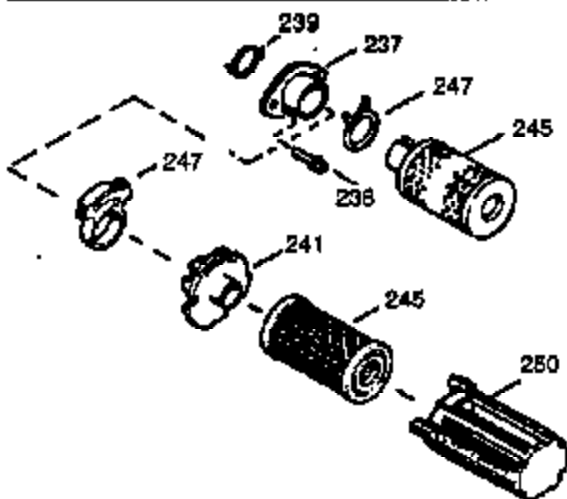

Ref #	Part Number	Qty	Description
400	510295A	1	* Gasket Set (Incl. items marked PK i n notes) (Incl. one each of part #'s: 510110A, 510217A, 510227A, 510268A, 510270A, 510274A, 510292A, 510323A)
420	730227A	1	2-Cycle Oil (8 oz.)

ILLUSTRATION SHOWS TYPICAL PARTS ONLY. ORDER BY PART NUMBER. PARTS NOT LISTED ARE SUPPLIED BY OEM.

VIEW 2 OF 2

Ref #	Part Number	Qty	Description
92	650815	1	Belleville Washer
93	650390	1	Flywheel Nut
189	650773	1	Screw, 1/4-20 x 1/2"
190	35831	1	Brake Lever
191	570671	1	S.E. Brake Bracket (Incl. 195)
192	34966	1	Brake Control Link
193	34965	1	Brake Spring
194	32309	1	Retaining Ring
195	610973	1	Terminal
239	35815	1	Air Cleaner Gasket
261A	650853	1	Screw, 1/4-20 x 1/2"
261B	650854	1	Washer
276	390311	1	Support Plate
276A	390312	1	Locking Plate
285	590551	1	Starter Cup
286A	36403	1	Starter Air Cleaner
350	570682	1	Primer Ass'y.
351	570656	1	Primer Line
370C	35977	1	Instruction Decal
412A	36405	2	Starter Air Cleaner Mounting Bracket
412B	36404	1	Starter Air Cleaner Mounting Ring