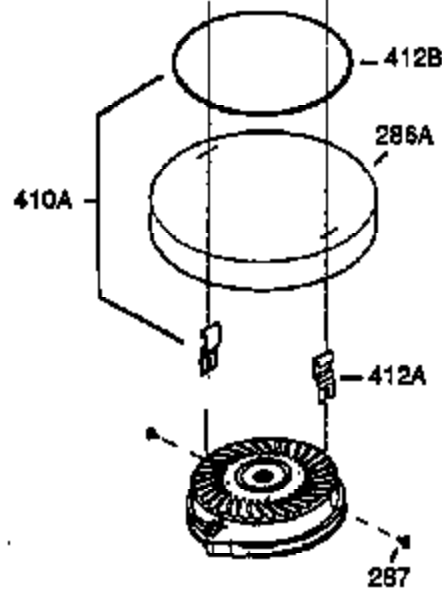

Ref #	Part Number	Qty	Description
400	510295A	1	* Gasket Set (Incl. items marked PK i n notes) (Incl. one each of part #'s: 510110A, 510217A, 510227A, 510268A, 510270A, 510274A, 510292A, 510323A)
420	730227A	1	2-Cycle Oil (8 oz.)

ILLUSTRATION SHOWS TYPICAL PARTS ONLY. ORDER BY PART NUMBER. PARTS NOT LISTED ARE SUPPLIED BY OEM.

VIEW 2 OF 2

Ref #	Part Number	Qty	Description
92	650815	1	Belleville Washer
93	650390	1	Flywheel Nut
189	650773	1	Screw, 1/4-20 x 1/2"
190	35831	1	Brake Lever
191	570671	1	S.E. Brake Bracket (Incl. 195)
192	34966	1	Brake Control Link
193	34965	1	Brake Spring
194	32309	1	Retaining Ring
195	610973	1	Terminal
239	35815	1	Air Cleaner Gasket
261A	650853	1	Screw, 1/4-20 x 1/2"
261B	650854	1	Washer
276	390311	1	Support Plate
276A	390312	1	Locking Plate
285	590551	1	Starter Cup
286A	36403	1	Starter Air Cleaner
350	570682	1	Primer Ass'y.
351	570656	1	Primer Line
370C	35977	1	Instruction Decal
412A	36405	2	Starter Air Cleaner Mounting Bracket
412B	36404	1	Starter Air Cleaner Mounting Ring