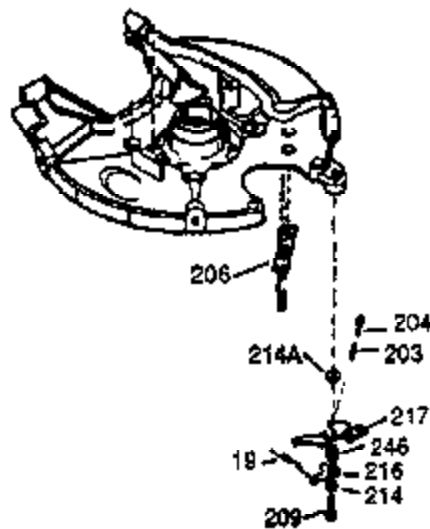

Ref #	Part Number	Qty	Description
400	510295A	1	* Gasket Set (Incl. items marked PK i n notes) (Incl. one each of part #'s: 510110A, 510217A, 510227A, 510268A, 510270A, 510274A, 510292A, 510323A)
420	730227A	1	2-Cycle Oil (8 oz.)

ILLUSTRATION SHOWS TYPICAL PARTS ONLY. ORDER BY PART NUMBER. PARTS NOT LISTED ARE SUPPLIED BY OEM.

VIEW 2 OF 2

Ref #	Part Number	Qty	Description
92	650815	1	Belleville Washer
93	650390	1	Flywheel Nut
189	650773	1	Screw, 1/4-20 x 1/2"
190	35831	1	Brake Lever
191	570671	1	S.E. Brake Bracket (Incl. 195)
192	34966	1	Brake Control Link
193	34965	1	Brake Spring
194	32309	1	Retaining Ring
195	610973	1	Terminal
239	35815	1	Air Cleaner Gasket
261A	650853	1	Screw, 1/4-20 x 1/2"
261B	650854	1	Washer
276	390311	1	Support Plate
276A	390312	1	Locking Plate
285	590551	1	Starter Cup
286A	36403	1	Starter Air Cleaner
350	570682	1	Primer Ass'y.
351	570656	1	Primer Line
370C	35977	1	Instruction Decal
412A	36405	2	Starter Air Cleaner Mounting Bracket
412B	36404	1	Starter Air Cleaner Mounting Ring