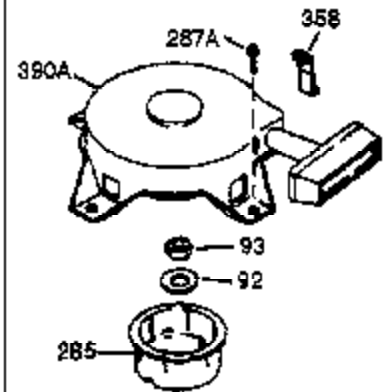

Ref #	Part Number	Qty	Description
400	510295A	1	* Gasket Set (Incl. items marked PK i n notes) (Incl. one each of part #'s: 510110A, 510217A, 510227A, 510268A, 510270A, 510274A, 510292A, 510323A)
420	730227A	1	2-Cycle Oil (8 oz.)

ILLUSTRATION SHOWS TYPICAL PARTS ONLY. ORDER BY PART NUMBER. PARTS NOT LISTED ARE SUPPLIED BY OEM.

VIEW 2 OF 2

Ref #	Part Number	Qty	Description
92	650815	1	Belleville Washer
93	650390	1	Flywheel Nut
189	650773	1	Screw, 1/4-20 x 1/2"
190	35831	1	Brake Lever
191	570671	1	S.E. Brake Bracket (Incl. 195)
192	34966	1	Brake Control Link
193	34965	1	Brake Spring
194	32309	1	Retaining Ring
195	610973	1	Terminal
239	35815	1	Air Cleaner Gasket
261A	650853	1	Screw, 1/4-20 x 1/2"
261B	650854	1	Washer
276	390311	1	Support Plate
276A	390312	1	Locking Plate
285	590551	1	Starter Cup
286A	36403	1	Starter Air Cleaner
350	570682	1	Primer Ass'y.
351	570656	1	Primer Line
370C	35977	1	Instruction Decal
412A	36405	2	Starter Air Cleaner Mounting Bracket
412B	36404	1	Starter Air Cleaner Mounting Ring