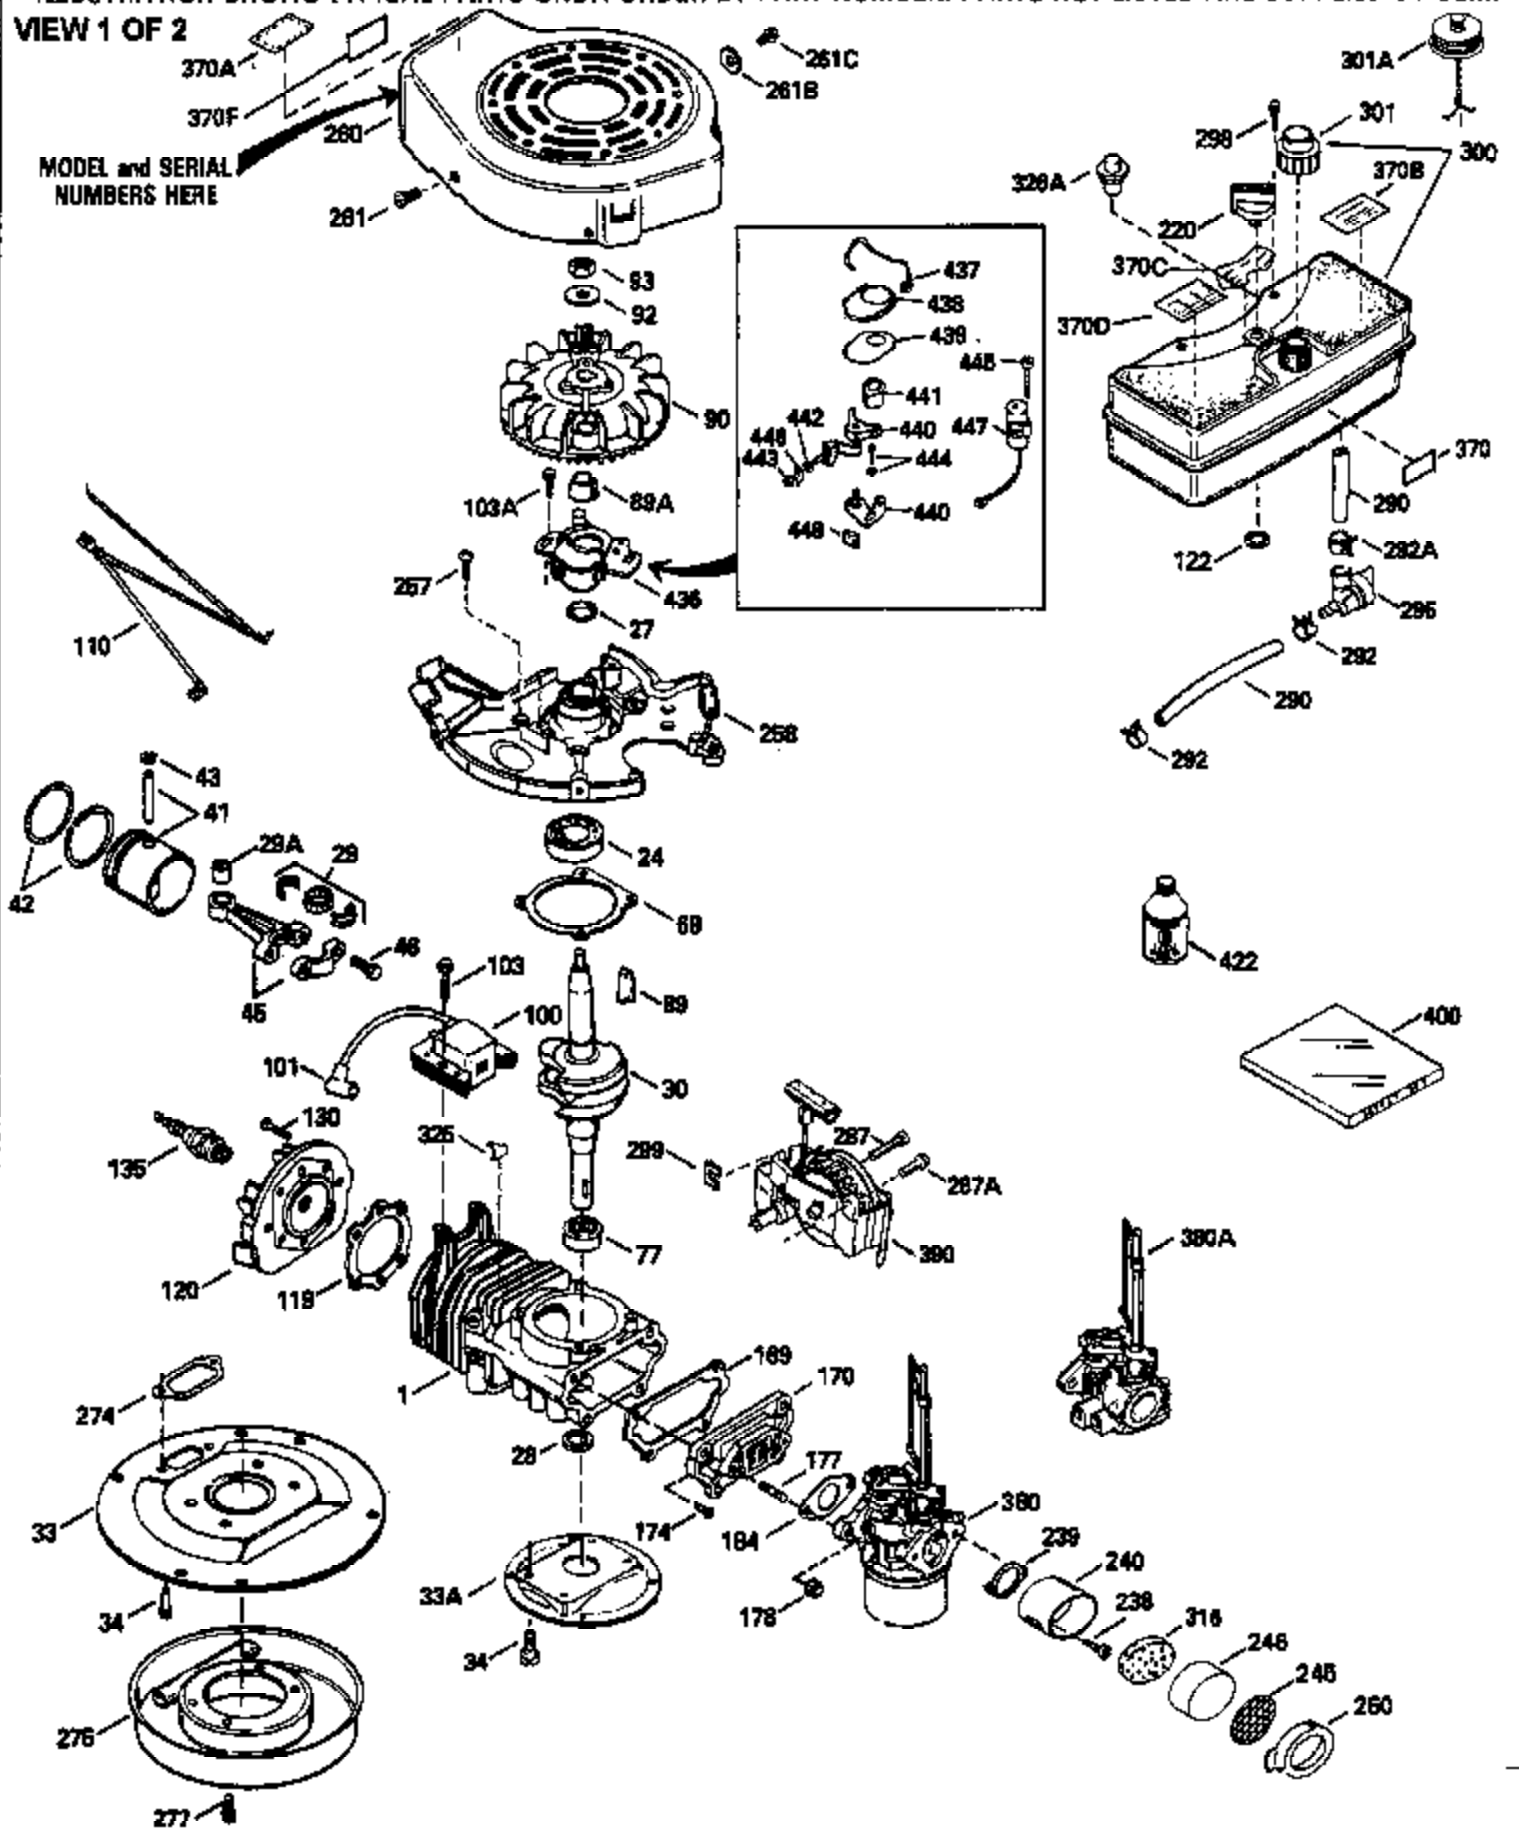

ILLUSTRATION SHOWS TYPICAL PARTS ONLY. ORDER BY PART NUMBER. PARTS NOT LISTED ARE SUPPLIED BY OEM.

VIEW 1 OF 2

MODEL and SERIAL
NUMBERS HERE

Ref #	Part Number	Qty	Description
	1		Cylinder (Order s/b if replacement is req.)
24	530110		Ball Bearing
27	510319		Oil Seal
28	28427		Oil Seal
29A	530104A		Cartridge Bearing
29	530150		Needle Bearing & Liner Set (37 Needle s)
30	290570		Crankshaft
30	330177		Adapter Plate (8" B.C.)
34	650797		Screw, 5/16-18 x 1/2"
41	310272A		Piston & Pin Ass'y. (.010" OS)
41	310283A		Piston & Pin Ass'y. (Std.)(Incl. 43)
42	310190		Ring Set (Std.)
42	310273		Ring Set (.010" OS)
43	310167		Piston Pin Retaining Ring
45	310235B		Connecting Rod Ass'y. (Incl. 29, 29A & 46)
46	650633		Connecting Rod Bolt
69	510292A		* Cylinder Cover Gasket
77	780097		Cartridge Bearing
89A	611032		Adapter Sleeve
90	611112		Flywheel
92	650815		Belleville Washer
93	650390		Flywheel Nut
100	34443A		Solid State Ignition (Incl. 101)
100	730207		Magneto to Solid State Conversion Kit (Includes solid state module, solid state flywheel key, and instructions.)(Use as required on external ignition engines only.)
101	610118		Spark Plug Cover
103	650814		Screw, Torx T-15, 10-24 x 1"
110	611061		Ground Wire
119	510274A		* Cylinder Head Gasket
120	250240B		Cylinder Head
130	650477		Screw, Torx T-30, 1/4-20 x 3/4"
135	33636		Resistor Spark Plug
169	510323A		* Cover Plate Gasket
170	470152A		Reed & Cover Plate (Incl. 178)
174	650579		Screw, Torx T-25, 10-24 x 1/2"
178	650456		Nut, 1/4-20
184	510110A		* Carburetor Gasket
192	34966		Brake Control Link
257	650911		Screw, Torx T-30, 1/4-20 x 5/8"
258	350427		Blower Housing Base (Incl. 27)
260	350418		Blower Housing
261	650958		Screw, 114-20 x 7/16"
261B	650854		Washer
274	510314		Exhaust Gasket
275	390300		Muffler
277	650911		Screw, Torx T-30, 1/4-20 x 5/8"
290	34357		Fuel Line
292A	430232		Fuel Line Clamp
292	26460		Fuel Line Clamp
295	430228		Fuel Shut-Off Valve
298	650803		Screw, 10-32 x 7/8"
300	410241		Fuel Tank (Incl. 301)
301A	410224		Fuel Cap
326A	570663		Fuel Tank Plug
370D	550212		Fuel Mix Decal
370B	550213		Warning Decal