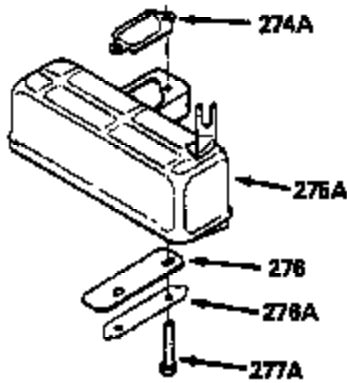

Ref #	Part Number	Qty	Description
380	632342		Carburetor (Incl. 184) (Refer to Division 5, Section A, page A1-42 or Fiche 23B, Grid F-13 for breakdown)
400	510295A		* Gasket Set (Incl. items marked *)
422	730227A		2-Cycle Oil (8 oz.)

ILLUSTRATION SHOWS TYPICAL PARTS ONLY. ORDER BY PART NUMBER. PARTS NOT LISTED ARE SUPPLIED BY OEM.

VIEW 2 OF 2