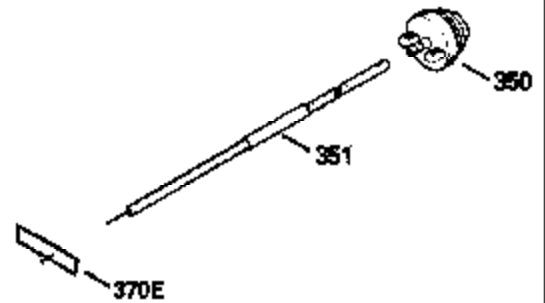

Ref #	Part Number	Qty	Description
380	632342		Carburetor (Incl. 184) (Refer to Division 5, Section A, page A1-42 or Fiche 23B, Grid F-13 for breakdown)
400	510295A		* Gasket Set (Incl. items marked *)
422	730227A		2-Cycle Oil (8 oz.)

ILLUSTRATION SHOWS TYPICAL PARTS ONLY. ORDER BY PART NUMBER. PARTS NOT LISTED ARE SUPPLIED BY OEM.

VIEW 2 OF 2