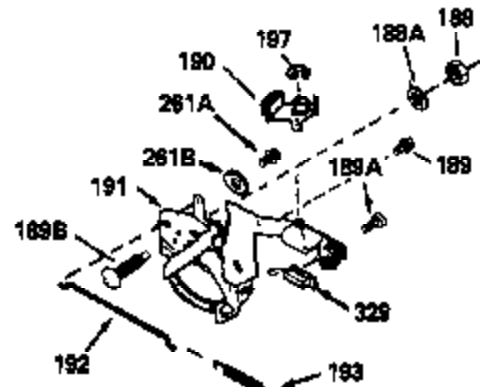

ILLUSTRATION SHOWS TYPICAL PARTS ONLY. ORDER BY PART NUMBER. PARTS NOT LISTED ARE SUPPLIED BY OEM.

VIEW 2 OF 2

Ref #	Part Number	Qty	Description
	92 650815		Belleville Washer
	93 650390		Flywheel Nut
189A	650911		Screw, Torx T-30, 1/4-20 x 5/8" (As r eq.)
189	650773		Screw, 1/4-20 x 1/2"
190	35831		Brake Lever
191	570671		S.E. Brake Bracket
192	34966		Brake Control Link
193	34965		Brake Spring
197	32309		Retaining Ring
230	34338		Air Cleaner Gasket
238A	650806		Screw, 10-32 x 5/8"
240A	450234		Air Cleaner Body
245A	450236		Air Cleaner Element
248	33008		Air Cleaner Tube
250A	33007		Air Cleaner Cover
261A	650853		Screw, Torx T-30, 1/4-20 x 1/2"
261B	650854		Washer
316A	450235		Mesh Screen
	326 450237		Button Plug
	329 610973		Terminal
	350 570682		Primer Bulb
	351 570656		Primer Line
370E	36260		Primer Decal