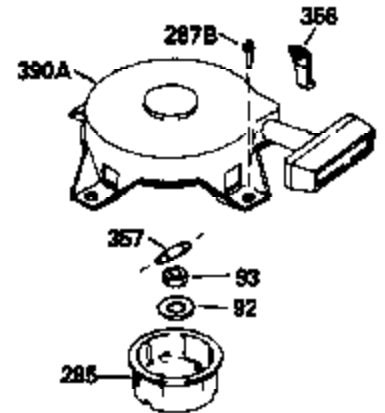

ILLUSTRATION SHOWS TYPICAL PARTS ONLY. ORDER BY PART NUMBER. PARTS NOT LISTED ARE SUPPLIED BY OEM.

VIEW 2 OF 2

Ref #	Part Number	Qty	Description
	92 650815		Belleville Washer
	93 650390		Flywheel Nut
189A	650911		Screw, Torx T-30, 1/4-20 x 5/8" (As r eq.)
189	650773		Screw, 1/4-20 x 1/2"
190	35831		Brake Lever
191	570671		S.E. Brake Bracket
192	34966		Brake Control Link
193	34965		Brake Spring
197	32309		Retaining Ring
230	34338		Air Cleaner Gasket
238A	650806		Screw, 10-32 x 5/8"
240A	450234		Air Cleaner Body
245A	450236		Air Cleaner Element
248	33008		Air Cleaner Tube
250A	33007		Air Cleaner Cover
261A	650853		Screw, Torx T-30, 1/4-20 x 1/2"
261B	650854		Washer
316A	450235		Mesh Screen
	326 450237		Button Plug
	329 610973		Terminal
	350 570682		Primer Bulb
	351 570656		Primer Line
370E	36260		Primer Decal