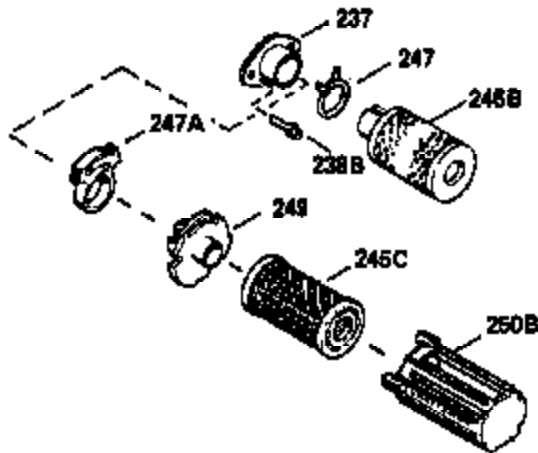

ILLUSTRATION SHOWS TYPICAL PARTS ONLY. ORDER BY PART NUMBER. PARTS NOT LISTED ARE SUPPLIED BY OEM.

VIEW 2 OF 2

Ref #	Part Number	Qty	Description
	92 650815		Belleville Washer
	93 650390		Flywheel Nut
189A	650911		Screw, Torx T-30, 1/4-20 x 5/8" (As r eq.)
189	650773		Screw, 1/4-20 x 1/2"
190	35831		Brake Lever
191	570671		S.E. Brake Bracket
192	34966		Brake Control Link
193	34965		Brake Spring
197	32309		Retaining Ring
230	34338		Air Cleaner Gasket
238A	650806		Screw, 10-32 x 5/8"
240A	450234		Air Cleaner Body
245A	450236		Air Cleaner Element
248	33008		Air Cleaner Tube
250A	33007		Air Cleaner Cover
261A	650853		Screw, Torx T-30, 1/4-20 x 1/2"
261B	650854		Washer
316A	450235		Mesh Screen
	326 450237		Button Plug
	329 610973		Terminal
	350 570682		Primer Bulb
	351 570656		Primer Line
370E	36260		Primer Decal