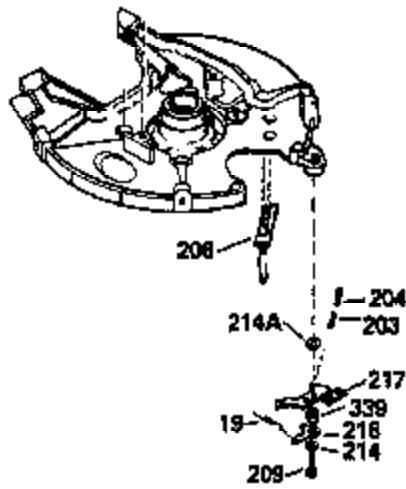

ILLUSTRATION SHOWS TYPICAL PARTS ONLY. ORDER BY PART NUMBER. PARTS NOT LISTED ARE SUPPLIED BY OEM.

VIEW 2 OF 2

Ref #	Part Number	Qty	Description
	92 650815		Belleville Washer
	93 650390		Flywheel Nut
189A	650911		Screw, Torx T-30, 1/4-20 x 5/8" (As r eq.)
189	650773		Screw, 1/4-20 x 1/2"
190	35831		Brake Lever
191	570671		S.E. Brake Bracket
192	34966		Brake Control Link
193	34965		Brake Spring
197	32309		Retaining Ring
230	34338		Air Cleaner Gasket
238A	650806		Screw, 10-32 x 5/8"
240A	450234		Air Cleaner Body
245A	450236		Air Cleaner Element
248	33008		Air Cleaner Tube
250A	33007		Air Cleaner Cover
261A	650853		Screw, Torx T-30, 1/4-20 x 1/2"
261B	650854		Washer
316A	450235		Mesh Screen
	326 450237		Button Plug
	329 610973		Terminal
	350 570682		Primer Bulb
	351 570656		Primer Line
370E	36260		Primer Decal