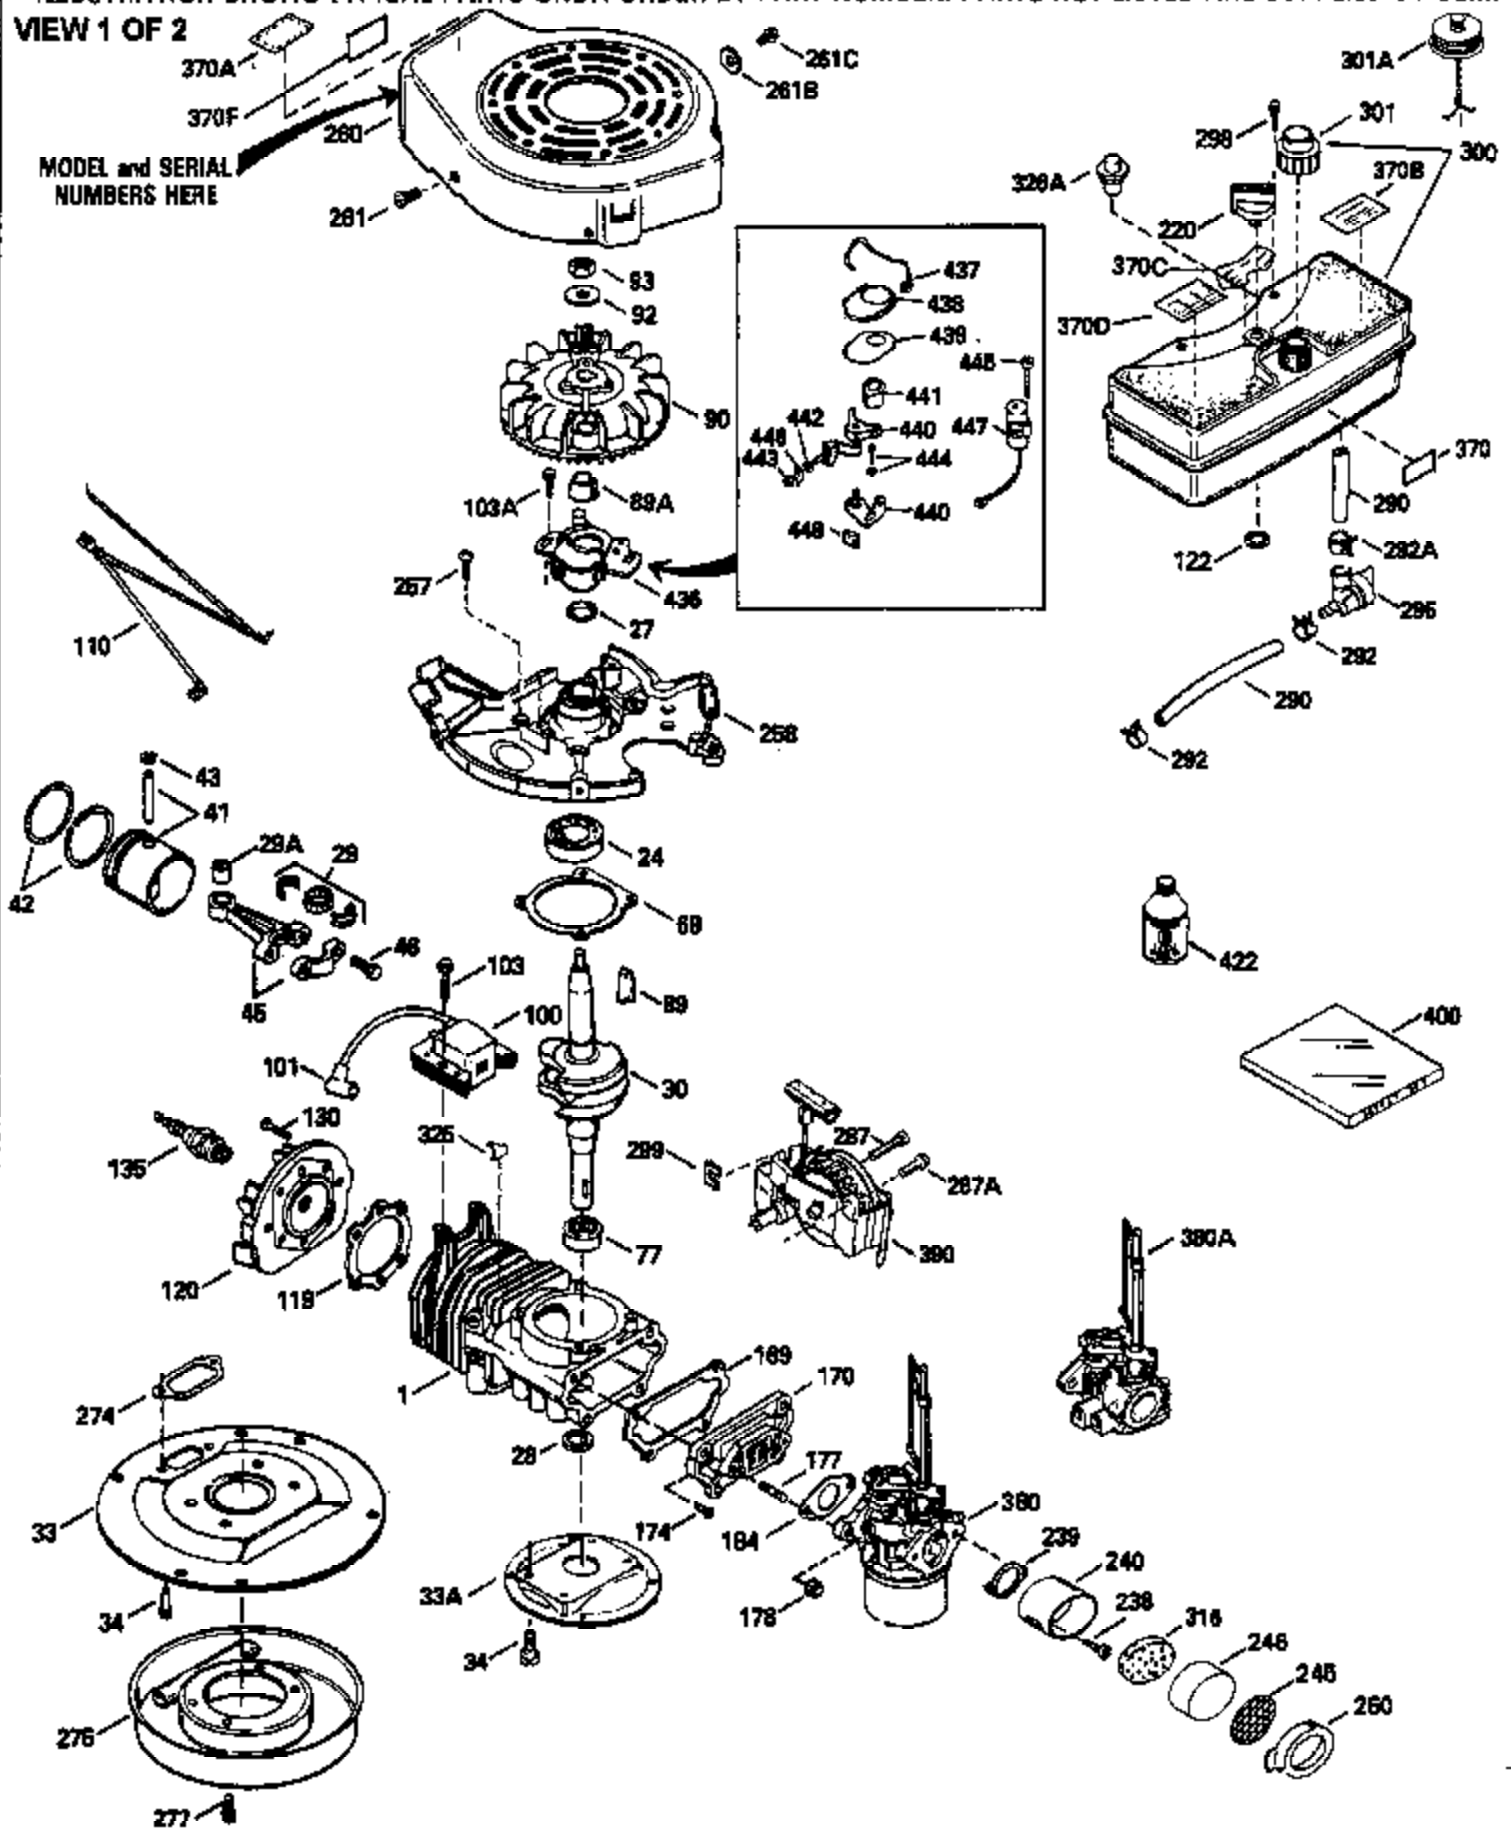

ILLUSTRATION SHOWS TYPICAL PARTS ONLY. ORDER BY PART NUMBER. PARTS NOT LISTED ARE SUPPLIED BY OEM.

VIEW 1 OF 2

MODEL and SERIAL
NUMBERS HERE

Ref #	Part Number	Qty	Description
	1		Cylinder (Order s/b if replacement is req.)
24	530110		Ball Bearing
27	510319		Oil Seal
28	28427		Oil Seal
29	530150		Needle Bearing & Liner Set (37 Needle s)
29A	530104A		Cartridge Bearing
30	290570		Crankshaft
30	330177		Adapter Plate (8" B.C.)
34	650797		Screw, 5/16-18 x 1/2"
41	310272A		Piston & Pin Ass'y. (.010" OS)
41	310283A		Piston & Pin Ass'y. (Std.)(Incl. 43)
42	310190		Ring Set (Std.)
42	310273		Ring Set (.010" OS)
43	310167		Piston Pin Retaining Ring
45	310235B		Connecting Rod Ass'y. (Incl. 29, 29A & 46)
46	650633		Connecting Rod Bolt
69	510292A		* Cylinder Cover Gasket
77	780097		Cartridge Bearing
89A	611032		Adapter Sleeve
90	611046A		Flywheel
92	650815		Belleville Washer
93	650390		Flywheel Nut
100	34443A		Solid State Ignition (Incl. 101)
100	730207		Magneto to Solid State Conversion Kit (Includes solid state module, solid state flywheel key, and instructions.)(Use as required on external ignition engines only.)
101	610118		Spark Plug Cover
103	650814		Screw, Torx T-15, 10-24 x 1"
110	611061		Ground Wire
119	510274A		* Cylinder Head Gasket
120	250240B		Cylinder Head
130	650477		Screw, Torx T-30, 1/4-20 x 3/4"
135	33636		Resistor Spark Plug
169	510323A		* Cover Plate Gasket
170	470152A		Reed & Cover Plate (Incl. 178)
174	650579		Screw, Torx T-25, 10-24 x 1/2"
178	650456		Nut, 1/4-20
184	510110A		* Carburetor Gasket
192	34966		Brake Control Link
257	650911		Screw, Torx T-30, 1/4-20 x 5/8"
258	350427		Blower Housing Base (Incl. 27)
260	350403		Blower Housing
261B	650854		Washer
261	650958		Screw, 114-20 x 7/16"
274	510314		Exhaust Gasket
275	390300		Muffler
277	650911		Screw, Torx T-30, 1/4-20 x 5/8"
287A	650911		Screw, Torx T-30, 1/4-20 x 5/8"
287	30646		Screw, 1/4-20 x 1-3/8"
290	34357		Fuel Line
292A	430232		Fuel Line Clamp
292	26460		Fuel Line Clamp
295	430228		Fuel Shut-Off Valve
298	650803		Screw, 10-32 x 7/8"
300	410241		Fuel Tank (Incl. 301)
301A	410224		Fuel Cap
326A	570663		Fuel Tank Plug