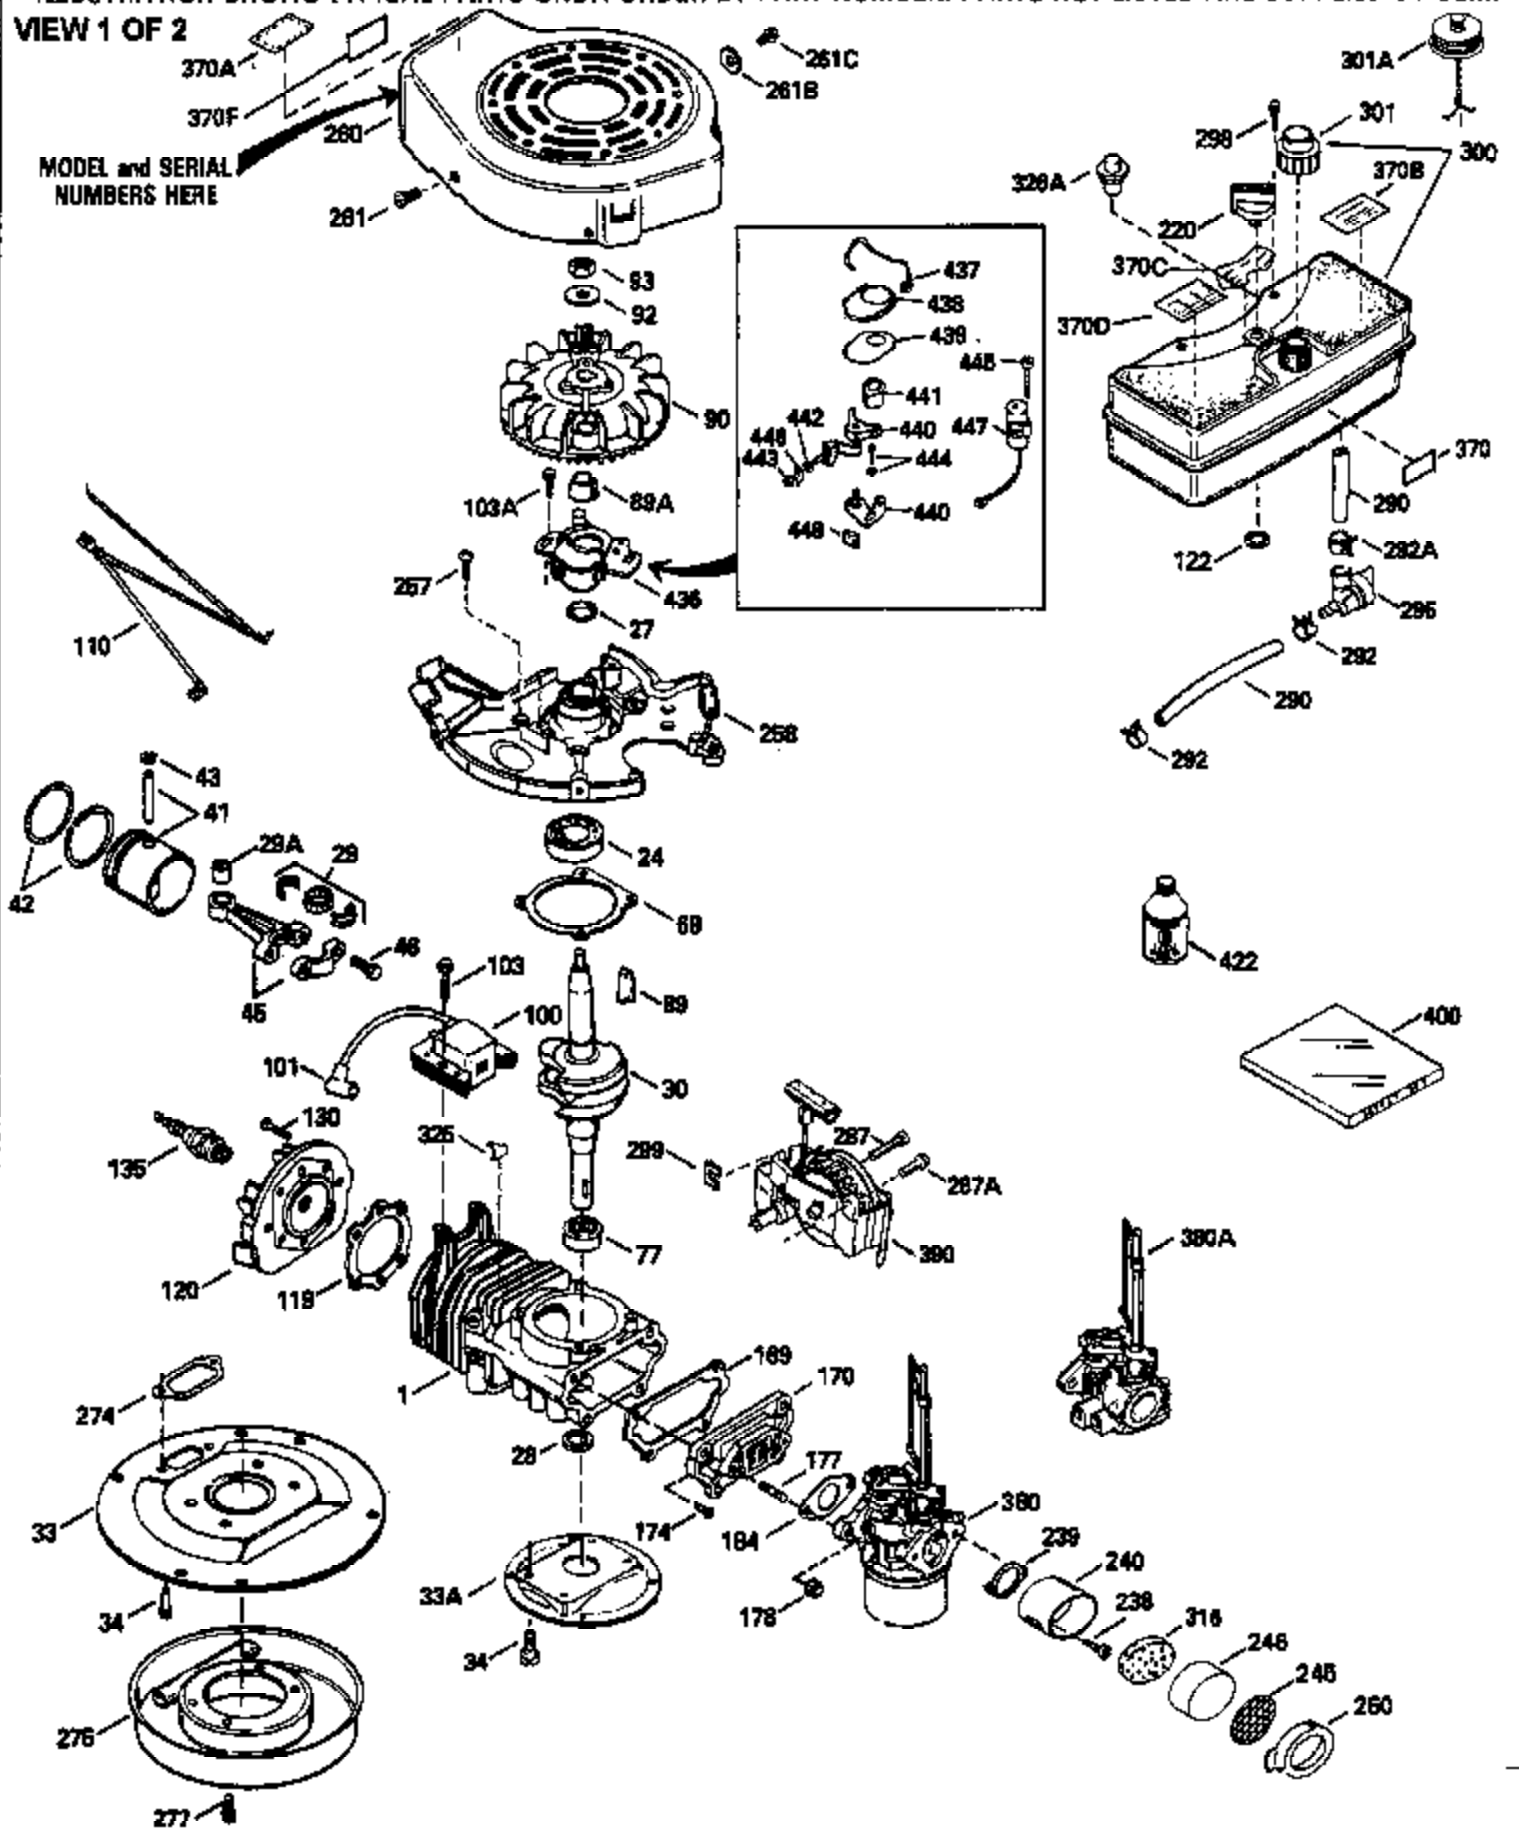

ILLUSTRATION SHOWS TYPICAL PARTS ONLY. ORDER BY PART NUMBER. PARTS NOT LISTED ARE SUPPLIED BY OEM.

VIEW 1 OF 2

MODEL and SERIAL
NUMBERS HERE

Ref #	Part Number	Qty	Description
	1		Cylinder (Order s/b if replacement is req.)
24	530110		Ball Bearing
27	510319		Oil Seal
28	28427		Oil Seal
29	530150		Needle Bearing & Liner Set (37 Needle s)
29A	530104A		Cartridge Bearing
30	290553		Crankshaft
30	330177		Adapter Plate (8" B.C.)
34	650797		Screw, 5/16-18 x 1/2"
41	310272A		Piston & Pin Ass'y. (.010" OS)
41	310283A		Piston & Pin Ass'y. (Std.)(Incl. 43)
42	310190		Ring Set (Std.)
42	310273		Ring Set (.010" OS)
43	310167		Piston Pin Retaining Ring
45	310235B		Connecting Rod Ass'y. (Incl. 29, 29A & 46)
46	650633		Connecting Rod Bolt
69	510292A		* Cylinder Cover Gasket
77	780097		Cartridge Bearing
89A	611032		Adapter Sleeve
90	611046A		Flywheel
92	650815		Belleville Washer
93	650390		Flywheel Nut
100	34443A		Solid State Ignition (Incl. 101)
100	730207		Magneto to Solid State Conversion Kit (Includes solid state module, solid state flywheel key, and instructions.)(Use as required on external ignition engines only.)
101	610118		Spark Plug Cover
103	650814		Screw, Torx T-15, 10-24 x 1"
110	611031		Ground Wire
119	510274A		* Cylinder Head Gasket
120	250240B		Cylinder Head
122	570641		Retaining Ring
130	650477		Screw, Torx T-30, 1/4-20 x 3/4"
135	33636		Resistor Spark Plug
169	510323A		* Cover Plate Gasket
170	470152A		Reed & Cover Plate (Incl. 178)
174	650579		Screw, Torx T-25, 10-24 x 1/2"
178	650456		Nut, 1/4-20
184	510110A		* Carburetor Gasket
220	570640		Control Knob
257	650911		Screw, Torx T-30, 1/4-20 x 5/8"
258	350408		Blower Housing Base (Incl. 27)
260	350403		Blower Housing
261	650958		Screw, 114-20 x 7/16"
261B	650854		Washer
274	510314		Exhaust Gasket
275	390300		Muffler
277	650911		Screw, Torx T-30, 1/4-20 x 5/8"
287A	650911		Screw, Torx T-30, 1/4-20 x 5/8"
287	30646		Screw, 1/4-20 x 1-3/8"
290	29774		Fuel Line
292	26460		Fuel Line Clamp
298	650803		Screw, 10-32 x 7/8"
300	410241		Fuel Tank (Incl. 301)
301	410238		Fuel Cap
370D	550212		Fuel Mix Decal
370B	550213		Warning Decal