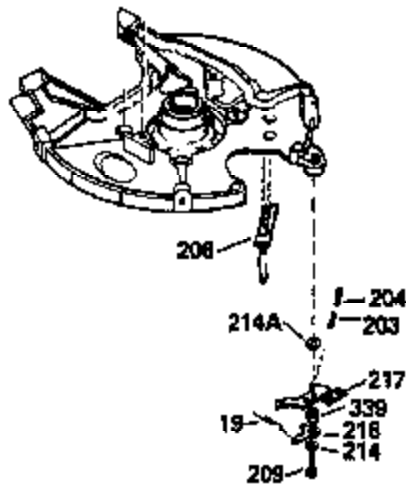

ILLUSTRATION SHOWS TYPICAL PARTS ONLY. ORDER BY PART NUMBER. PARTS NOT LISTED ARE SUPPLIED BY OEM.

VIEW 2 OF 2

Ref #	Part Number	Qty	Description
	92 650815		Belleville Washer
	93 650390		Flywheel Nut
189A	650911		Screw, Torx T-30, 1/4-20 x 5/8" (As r eq.)
230	34338		Air Cleaner Gasket
238A	650806		Screw, 10-32 x 5/8"
240A	450234		Air Cleaner Body
245A	450236		Air Cleaner Element
248	33008		Air Cleaner Tube
250A	33007		Air Cleaner Cover
261B	650854		Washer
316A	450235		Mesh Screen
326	450237		Button Plug