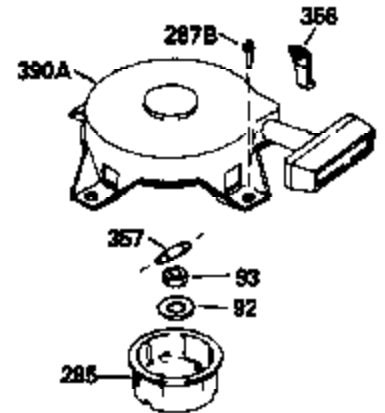

ILLUSTRATION SHOWS TYPICAL PARTS ONLY. ORDER BY PART NUMBER. PARTS NOT LISTED ARE SUPPLIED BY OEM.

VIEW 2 OF 2

Ref #	Part Number	Qty	Description
	92 650815		Belleville Washer
	93 650390		Flywheel Nut
189A	650911		Screw, Torx T-30, 1/4-20 x 5/8" (As r eq.)
230	34338		Air Cleaner Gasket
238A	650806		Screw, 10-32 x 5/8"
240A	450234		Air Cleaner Body
245A	450236		Air Cleaner Element
248	33008		Air Cleaner Tube
250A	33007		Air Cleaner Cover
261B	650854		Washer
316A	450235		Mesh Screen
326	450237		Button Plug