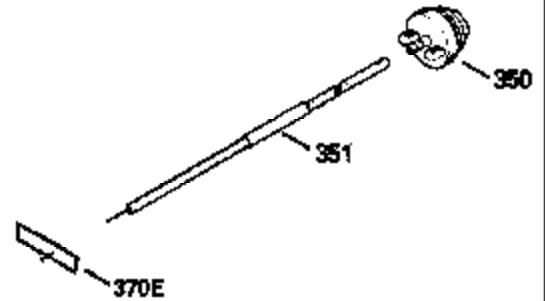

ILLUSTRATION SHOWS TYPICAL PARTS ONLY. ORDER BY PART NUMBER. PARTS NOT LISTED ARE SUPPLIED BY OEM.

VIEW 2 OF 2

Ref #	Part Number	Qty	Description
	92 650815		Belleville Washer
	93 650390		Flywheel Nut
189A	650911		Screw, Torx T-30, 1/4-20 x 5/8" (As r eq.)
230	34338		Air Cleaner Gasket
238A	650806		Screw, 10-32 x 5/8"
240A	450234		Air Cleaner Body
245A	450236		Air Cleaner Element
248	33008		Air Cleaner Tube
250A	33007		Air Cleaner Cover
261B	650854		Washer
316A	450235		Mesh Screen
326	450237		Button Plug