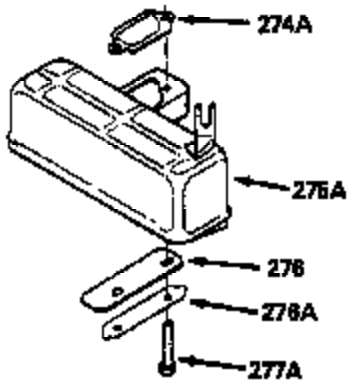

ILLUSTRATION SHOWS TYPICAL PARTS ONLY. ORDER BY PART NUMBER. PARTS NOT LISTED ARE SUPPLIED BY OEM.

VIEW 2 OF 2

Ref #	Part Number	Qty	Description
	92 650815		Belleville Washer
	93 650390		Flywheel Nut
189A	650911		Screw, Torx T-30, 1/4-20 x 5/8" (As r eq.)
230	34338		Air Cleaner Gasket
238A	650806		Screw, 10-32 x 5/8"
240A	450234		Air Cleaner Body
245A	450236		Air Cleaner Element
248	33008		Air Cleaner Tube
250A	33007		Air Cleaner Cover
261B	650854		Washer
316A	450235		Mesh Screen
326	450237		Button Plug