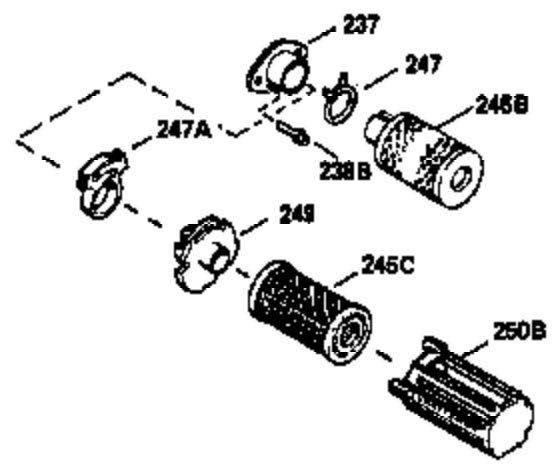

ILLUSTRATION SHOWS TYPICAL PARTS ONLY. ORDER BY PART NUMBER. PARTS NOT LISTED ARE SUPPLIED BY OEM.

VIEW 2 OF 2

Ref #	Part Number	Qty	Description
	92 650815		Belleville Washer
	93 650390		Flywheel Nut
189A	650911		Screw, Torx T-30, 1/4-20 x 5/8" (As r eq.)
230	34338		Air Cleaner Gasket
238A	650806		Screw, 10-32 x 5/8"
240A	450234		Air Cleaner Body
245A	450236		Air Cleaner Element
248	33008		Air Cleaner Tube
250A	33007		Air Cleaner Cover
261B	650854		Washer
316A	450235		Mesh Screen
326	450237		Button Plug