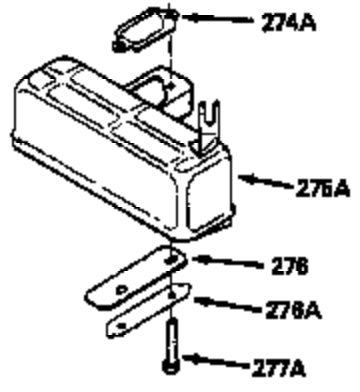

Ref #	Part Number	Qty	Description
400	510295A		* Gasket Set (Incl. items marked *)
422	730227A		2-Cycle Oil (8 oz.)

ILLUSTRATION SHOWS TYPICAL PARTS ONLY. ORDER BY PART NUMBER. PARTS NOT LISTED ARE SUPPLIED BY OEM.

VIEW 2 OF 2