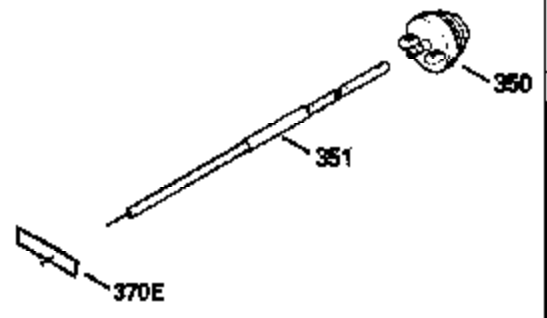

Ref #	Part Number	Qty	Description
400	510295A		* Gasket Set (Incl. items marked *)
422	730227A		2-Cycle Oil (8 oz.)

ILLUSTRATION SHOWS TYPICAL PARTS ONLY. ORDER BY PART NUMBER. PARTS NOT LISTED ARE SUPPLIED BY OEM.

VIEW 2 OF 2