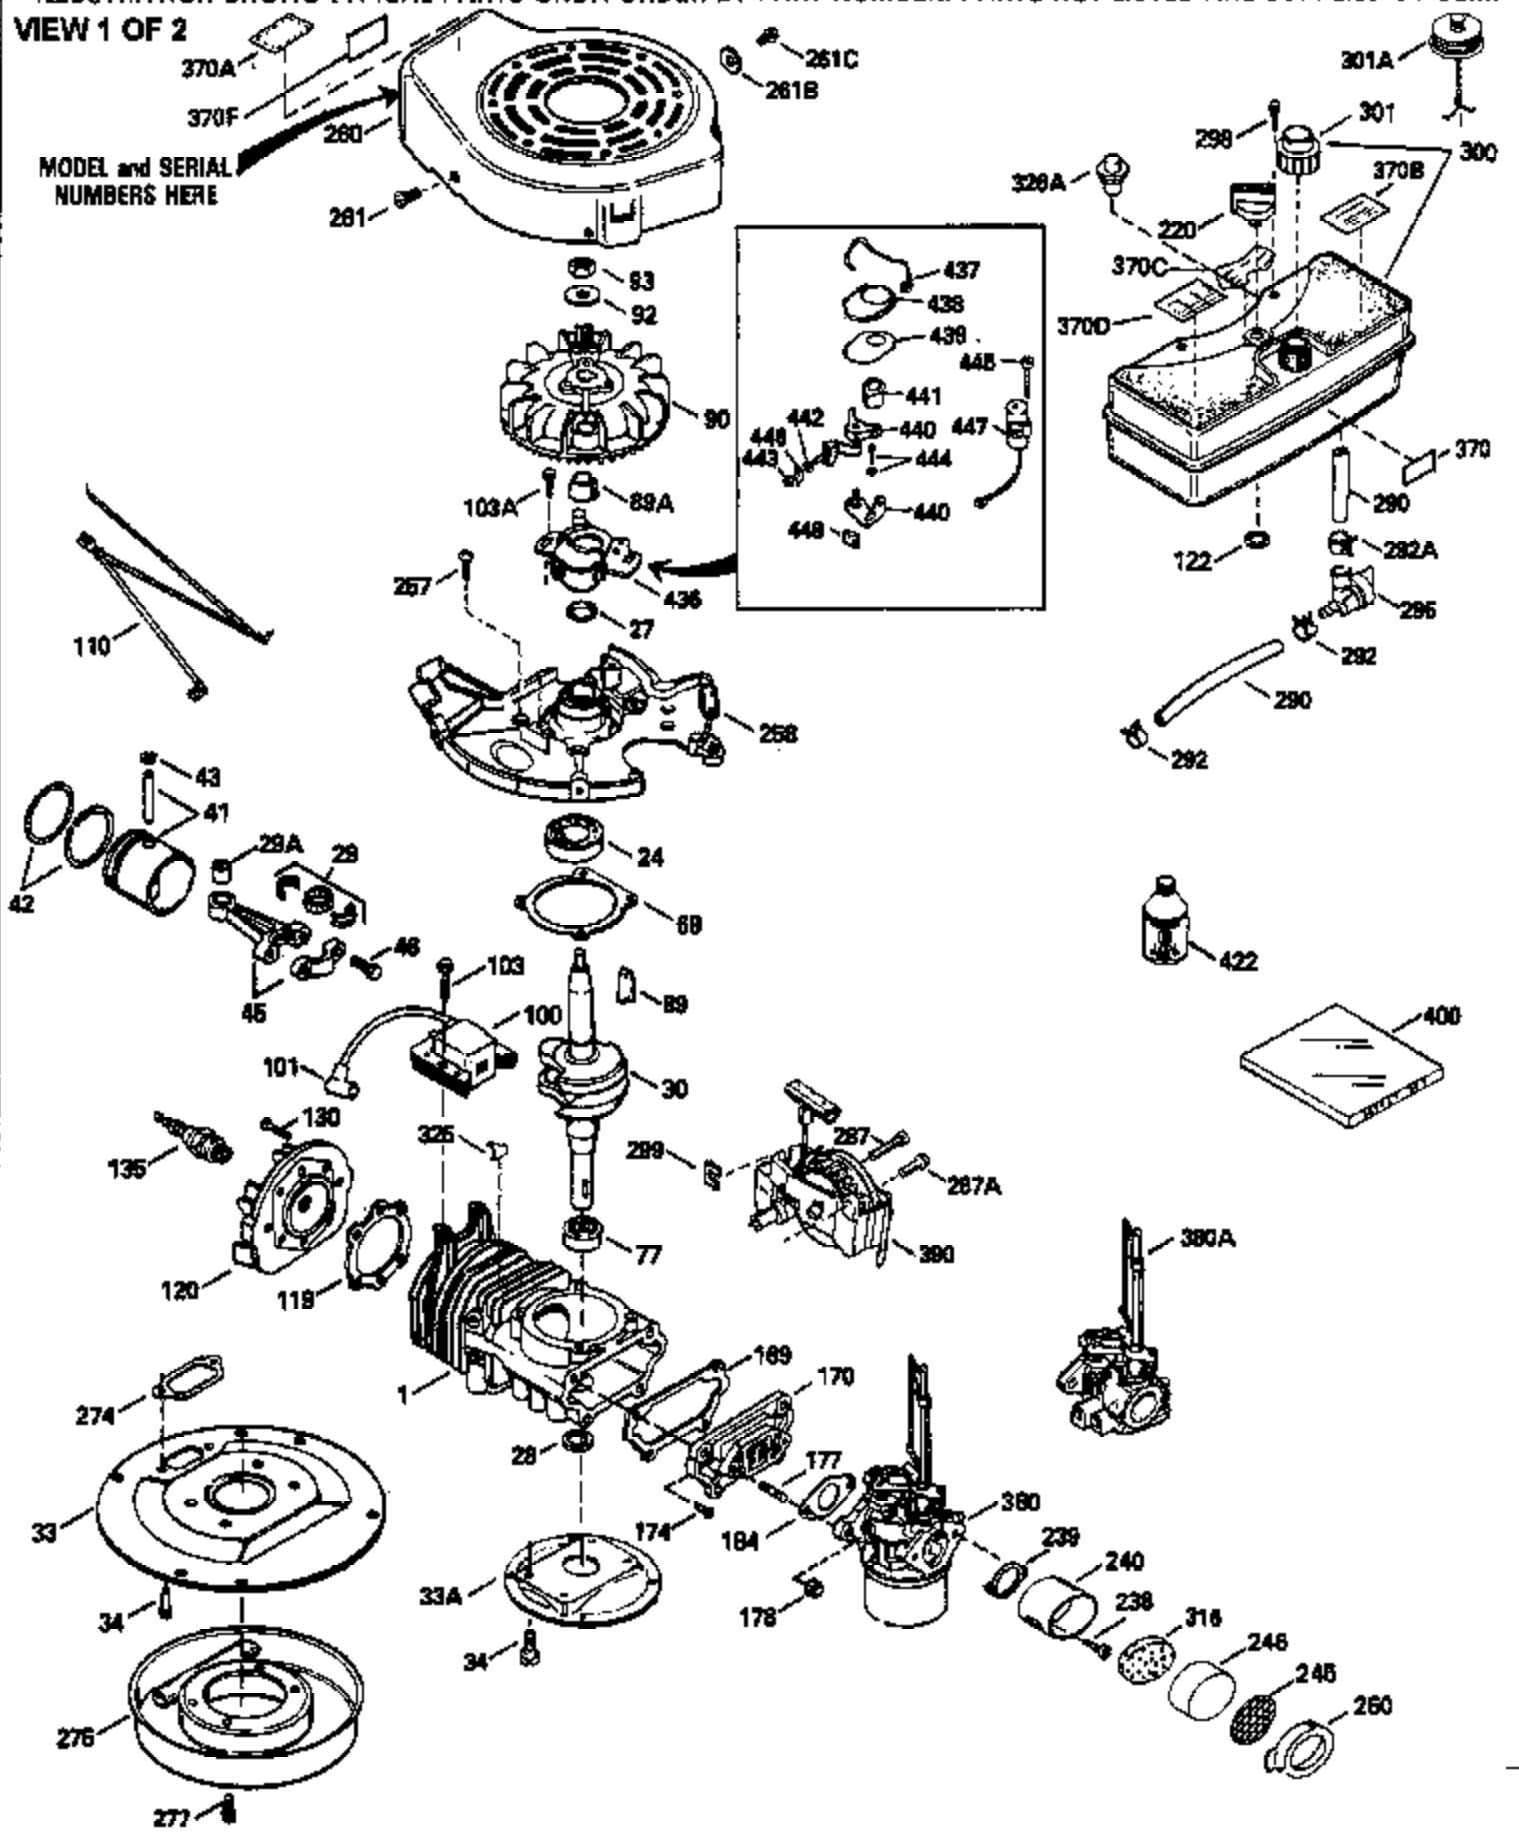

ILLUSTRATION SHOWS TYPICAL PARTS ONLY. ORDER BY PART NUMBER. PARTS NOT LISTED ARE SUPPLIED BY OEM.

VIEW 1 OF 2

MODEL and SERIAL
NUMBERS HERE

Ref #	Part Number	Qty	Description
	1		Cylinder (Order s/b if replacement is req.)
24	530110		Ball Bearing
27	510319		Oil Seal
28	28427		Oil Seal
29	530150		Needle Bearing & Liner Set (37 Needle s)
29A	530104A		Cartridge Bearing
30	290596		Crankshaft
30	330177		Adapter Plate (8" B.C.)
34	650797		Screw, 5/16-18 x 1/2"
41	310272A		Piston & Pin Ass'y. (.010" OS)
41	310283A		Piston & Pin Ass'y. (Std.)(Incl. 43)
42	310190		Ring Set (Std.)
42	310273		Ring Set (.010" OS)
43	310167		Piston Pin Retaining Ring
45	310235B		Connecting Rod Ass'y. (Incl. 29, 29A & 46)
46	650633		Connecting Rod Bolt
69	510292A		* Cylinder Cover Gasket
77	780097		Cartridge Bearing
89A	611032		Adapter Sleeve
90	611112		Flywheel
92	650815		Belleville Washer
93	650390		Flywheel Nut
100	34443A		Solid State Ignition (Incl. 101)
100	730207		Magneto to Solid State Conversion Kit (Includes solid state module, solid state flywheel key, and instructions.)(Use as required on external ignition engines only.)
101	610118		Spark Plug Cover
103	650814		Screw, Torx T-15, 10-24 x 1"
110	611061		Ground Wire
119	510274A		* Cylinder Head Gasket
120	250240B		Cylinder Head
130	650477		Screw, Torx T-30, 1/4-20 x 3/4"
135	33636		Resistor Spark Plug
169	510323A		* Cover Plate Gasket
170	470152A		Reed & Cover Plate (Incl. 178)
174	650579		Screw, Torx T-25, 10-24 x 1/2"
178	650456		Nut, 1/4-20
184	510110A		* Carburetor Gasket
192	34966		Brake Control Link
257	650911		Screw, Torx T-30, 1/4-20 x 5/8"
258	350427		Blower Housing Base (Incl. 27)
260	350418		Blower Housing
261	650958		Screw, 114-20 x 7/16"
261B	650854		Washer
274	510314		Exhaust Gasket
275	390300		Muffler
277	650911		Screw, Torx T-30, 1/4-20 x 5/8"
290	29774		Fuel Line
292	26460		Fuel Line Clamp
298	650803		Screw, 10-32 x 7/8"
300	410241		Fuel Tank (Incl. 301)
301	410238		Fuel Cap
326A	570663		Fuel Tank Plug
370B	550213		Warning Decal
370D	550212		Fuel Mix Decal
380	632342		Carburetor (Incl. 184) (Refer to Division 5, Section A, page A1-42 or Fiche 23B,Grid F-13 for breakdown)