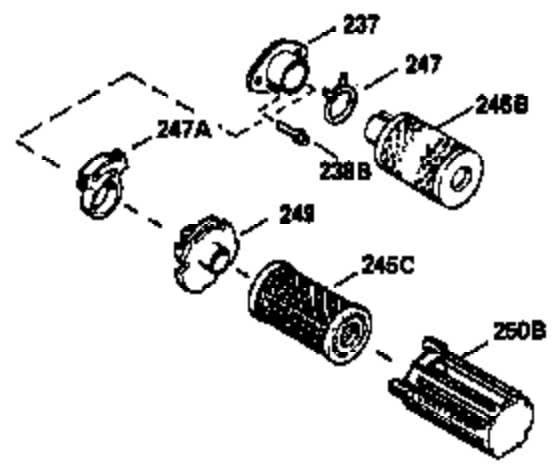

Ref #	Part Number	Qty	Description
400	510295A		* Gasket Set (Incl. items marked *)
422	730227A		2-Cycle Oil (8 oz.)

ILLUSTRATION SHOWS TYPICAL PARTS ONLY. ORDER BY PART NUMBER. PARTS NOT LISTED ARE SUPPLIED BY OEM.

VIEW 2 OF 2