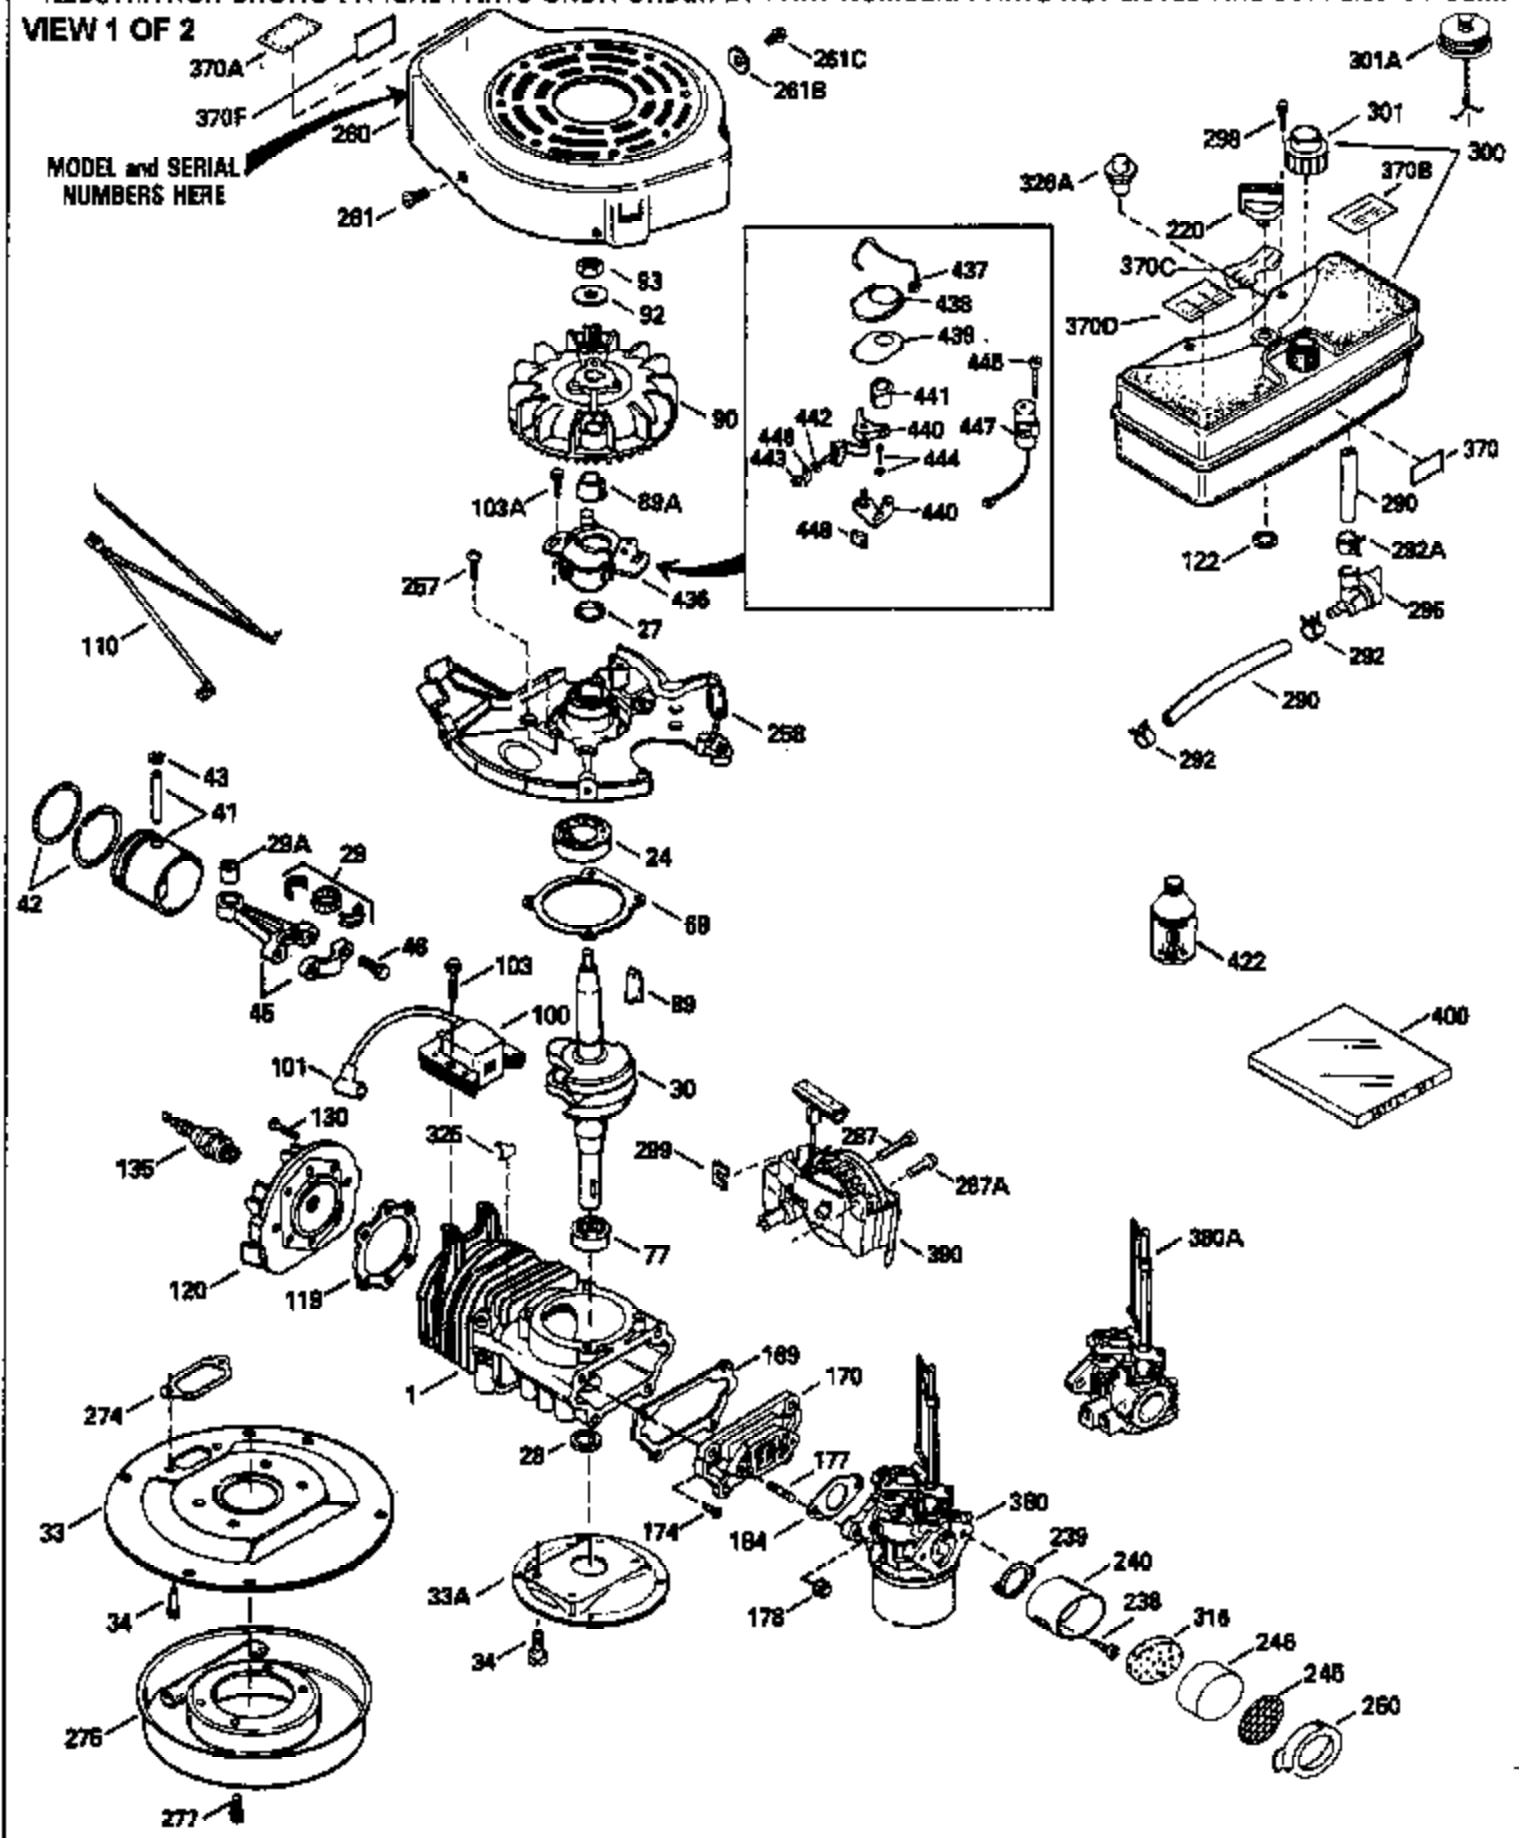

ILLUSTRATION SHOWS TYPICAL PARTS ONLY. ORDER BY PART NUMBER. PARTS NOT LISTED ARE SUPPLIED BY OEM.

VIEW 1 OF 2

MODEL and SERIAL
NUMBERS HERE

Ref #	Part Number	Qty	Description
	1		Cylinder (Order s/b if replacement is req.)
24	530110		Ball Bearing
27	510319		Oil Seal
28	28427		Oil Seal
29A	530104A		Cartridge Bearing
29	530150		Needle Bearing & Liner Set (37 Needle s)
30	290555		Crankshaft
30	330177		Adapter Plate (8" B.C.)
34	650797		Screw, 5/16-18 x 1/2"
41	310272A		Piston & Pin Ass'y. (.010" OS)
41	310283A		Piston & Pin Ass'y. (Std.)(Incl. 43)
42	310190		Ring Set (Std.)
42	310273		Ring Set (.010" OS)
43	310167		Piston Pin Retaining Ring
45	310235B		Connecting Rod Ass'y. (Incl. 29, 29A & 46)
46	650633		Connecting Rod Bolt
69	510292A		* Cylinder Cover Gasket
77	780097		Cartridge Bearing
89A	611032		Adapter Sleeve
90	611046A		Flywheel
92	650815		Belleville Washer
93	650390		Flywheel Nut
100	34443A		Solid State Ignition (Incl. 101)
100	730207		Magneto to Solid State Conversion Kit (Includes solid state module, solid state flywheel key, and instructions.)(Use as required on external ignition engines only.)
101	610118		Spark Plug Cover
103	650814		Screw, Torx T-15, 10-24 x 1"
110	611031		Ground Wire
119	510274A		* Cylinder Head Gasket
120	250240B		Cylinder Head
122	570641		Retaining Ring
130	650477		Screw, Torx T-30, 1/4-20 x 3/4"
135	33636		Resistor Spark Plug
169	510323A		* Cover Plate Gasket
170	470152A		Reed & Cover Plate (Incl. 178)
174	650579		Screw, Torx T-25, 10-24 x 1/2"
178	650456		Nut, 1/4-20
184	510110A		* Carburetor Gasket
220	570640		Control Knob
257	650911		Screw, Torx T-30, 1/4-20 x 5/8"
258	350408		Blower Housing Base (Incl. 27)
260	350403		Blower Housing
261	650958		Screw, 114-20 x 7/16"
261B	650854		Washer
274	510314		Exhaust Gasket
275	390300		Muffler
277	650911		Screw, Torx T-30, 1/4-20 x 5/8"
287A	650911		Screw, Torx T-30, 1/4-20 x 5/8"
287	30646		Screw, 1/4-20 x 1-3/8"
290	34357		Fuel Line
292	26460		Fuel Line Clamp
292A	430232		Fuel Line Clamp
295	430228		Fuel Shut-Off Valve
298	650803		Screw, 10-32 x 7/8"
300	410241		Fuel Tank (Incl. 301)
301	410238		Fuel Cap