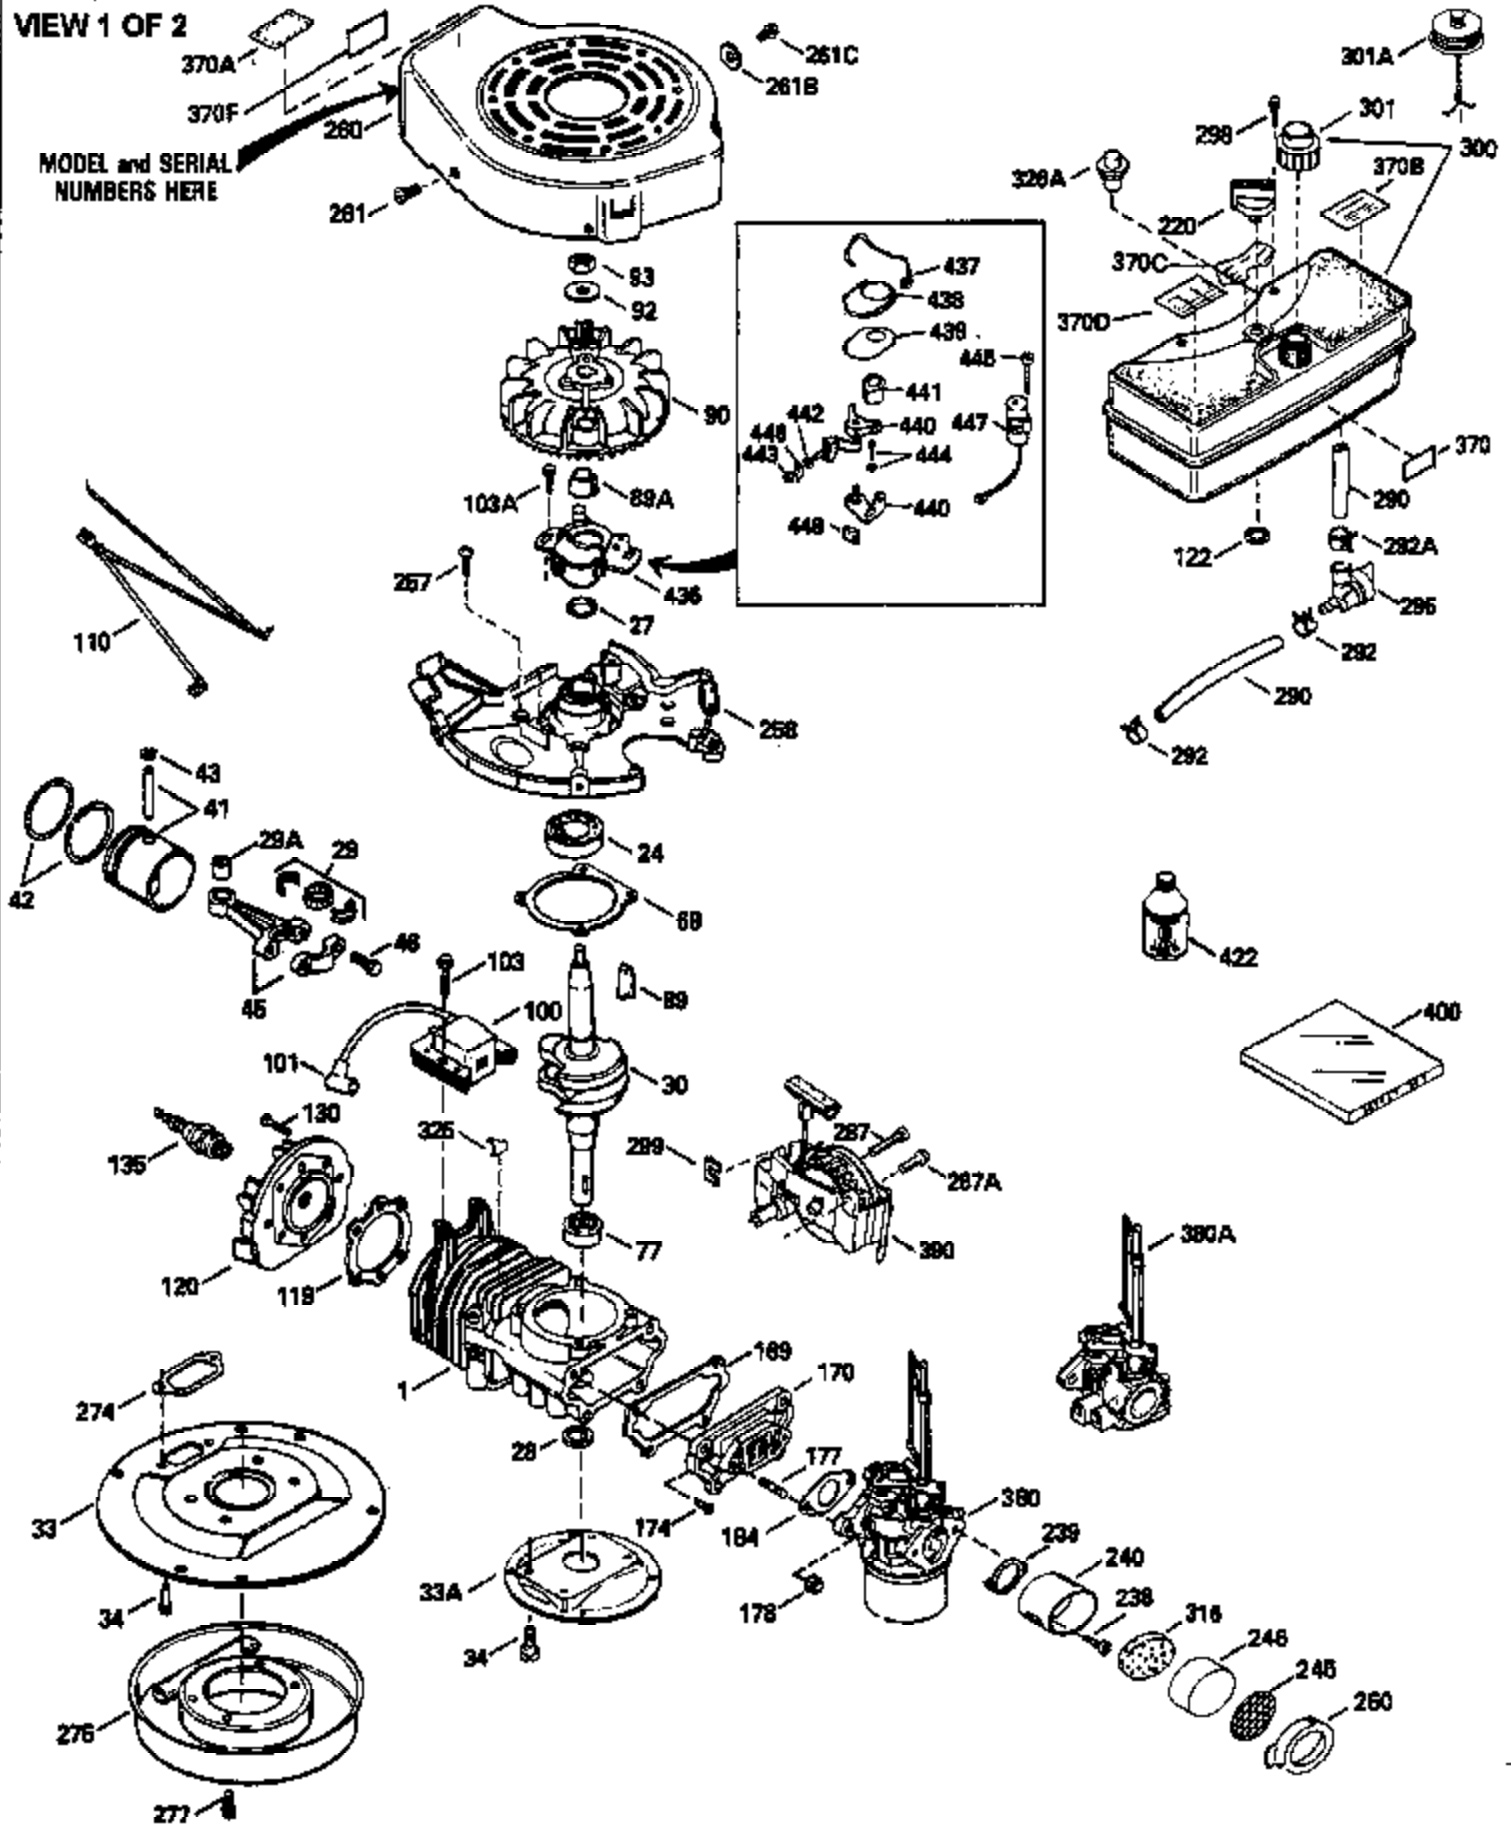

ILLUSTRATION SHOWS TYPICAL PARTS ONLY. ORDER BY PART NUMBER. PARTS NOT LISTED ARE SUPPLIED BY OEM.

VIEW 1 OF 2

MODEL and SERIAL
NUMBERS HERE

Ref #	Part Number	Qty	Description
	1		Cylinder (Order s/b if replacement is req.)
24	530110		Ball Bearing
27	510319		Oil Seal
28	28427		Oil Seal
29	530150		Needle Bearing & Liner Set (37 Needle s)
29A	530104A		Cartridge Bearing
30	290555		Crankshaft
30	330177		Adapter Plate (8" B.C.)
34	650797		Screw, 5/16-18 x 1/2"
41	310272A		Piston & Pin Ass'y. (.010" OS)
41	310283A		Piston & Pin Ass'y. (Std.)(Incl. 43)
42	310190		Ring Set (Std.)
42	310273		Ring Set (.010" OS)
43	310167		Piston Pin Retaining Ring
45	310235B		Connecting Rod Ass'y. (Incl. 29, 29A & 46)
46	650633		Connecting Rod Bolt
69	510292A		* Cylinder Cover Gasket
77	780097		Cartridge Bearing
89A	611032		Adapter Sleeve
90	611046A		Flywheel
92	650815		Belleville Washer
93	650390		Flywheel Nut
100	34443A		Solid State Ignition (Incl. 101)
100	730207		Magneto to Solid State Conversion Kit (Includes solid state module, solid state flywheel key, and instructions.)(Use as required on external ignition engines only.)
101	610118		Spark Plug Cover
103	650814		Screw, Torx T-15, 10-24 x 1"
110	611031		Ground Wire
119	510274A		* Cylinder Head Gasket
120	250240B		Cylinder Head
122	570641		Retaining Ring
130	650477		Screw, Torx T-30, 1/4-20 x 3/4"
135	33636		Resistor Spark Plug
169	510323A		* Cover Plate Gasket
170	470152A		Reed & Cover Plate (Incl. 178)
174	650579		Screw, Torx T-25, 10-24 x 1/2"
178	29752		Nut & Lock Washer, 1/4-28
184	510110A		* Carburetor Gasket
220	570640		Control Knob
257	650911		Screw, Torx T-30, 1/4-20 x 5/8"
258	350408		Blower Housing Base (Incl. 27)
260	350403		Blower Housing
261B	650854		Washer
261C	650773		Screw, 1/4-20 x 1/2"
261	650958		Screw, 1/4-20 x 7/16"
274	510314		Exhaust Gasket
275	390300		Muffler
277	650911		Screw, Torx T-30, 1/4-20 x 5/8"
287	30646		Screw, 1/4-20 x 1-3/8"
287A	650911		Screw, Torx T-30, 1/4-20 x 5/8"
290	29774		Fuel Line
292	26460		Fuel Line Clamp
295	35857		Fuel Shut-Off Valve
298	650803		Screw, 10-32 x 7/8"
300	410241		Fuel Tank (Incl. 301)
301	410238		Fuel Cap