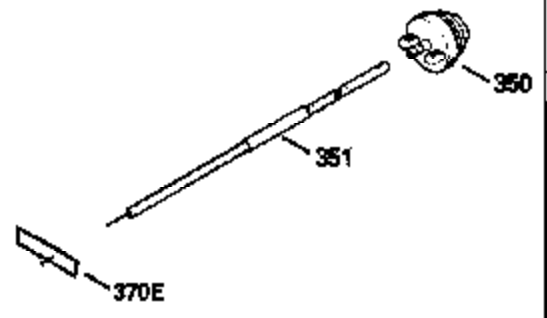

Ref #	Part Number	Qty	Description
370D	550212		Fuel Mix Decal
370B	550213		Warning Decal
380	632342		Carburetor (Incl. 184) (Refer to Division 5, Section A, page A1-42 or Fiche 23B, Grid F-13 for breakdown)
400	510295A		* Gasket Set (Incl. items marked *)
422	730227A		2-Cycle Oil (8 oz.)

ILLUSTRATION SHOWS TYPICAL PARTS ONLY. ORDER BY PART NUMBER. PARTS NOT LISTED ARE SUPPLIED BY OEM.

VIEW 2 OF 2