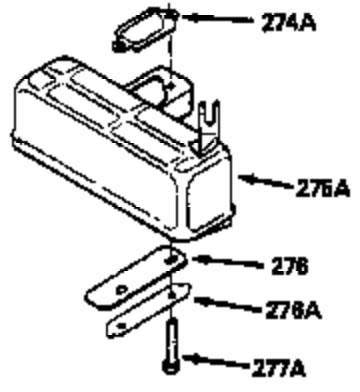

Ref #	Part Number	Qty	Description
370D	550212		Fuel Mix Decal
370B	550213		Warning Decal
380	632342		Carburetor (Incl. 184) (Refer to Division 5, Section A, page A1-42 or Fiche 23B, Grid F-13 for breakdown)
400	510295A		* Gasket Set (Incl. items marked *)
422	730227A		2-Cycle Oil (8 oz.)

ILLUSTRATION SHOWS TYPICAL PARTS ONLY. ORDER BY PART NUMBER. PARTS NOT LISTED ARE SUPPLIED BY OEM.

VIEW 2 OF 2