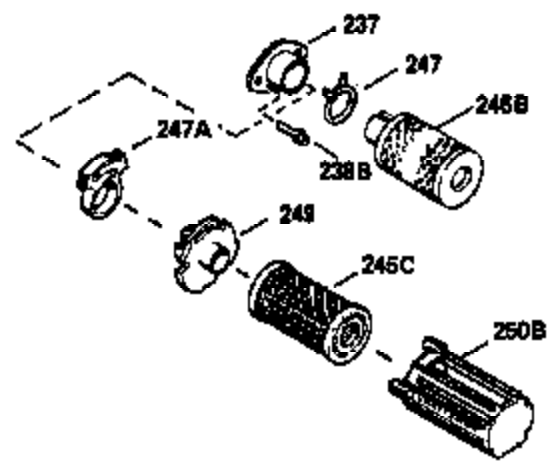

Ref #	Part Number	Qty	Description
370D	550212		Fuel Mix Decal
370B	550213		Warning Decal
380	632342		Carburetor (Incl. 184) (Refer to Division 5, Section A, page A1-42 or Fiche 23B, Grid F-13 for breakdown)
400	510295A		* Gasket Set (Incl. items marked *)
422	730227A		2-Cycle Oil (8 oz.)

ILLUSTRATION SHOWS TYPICAL PARTS ONLY. ORDER BY PART NUMBER. PARTS NOT LISTED ARE SUPPLIED BY OEM.

VIEW 2 OF 2