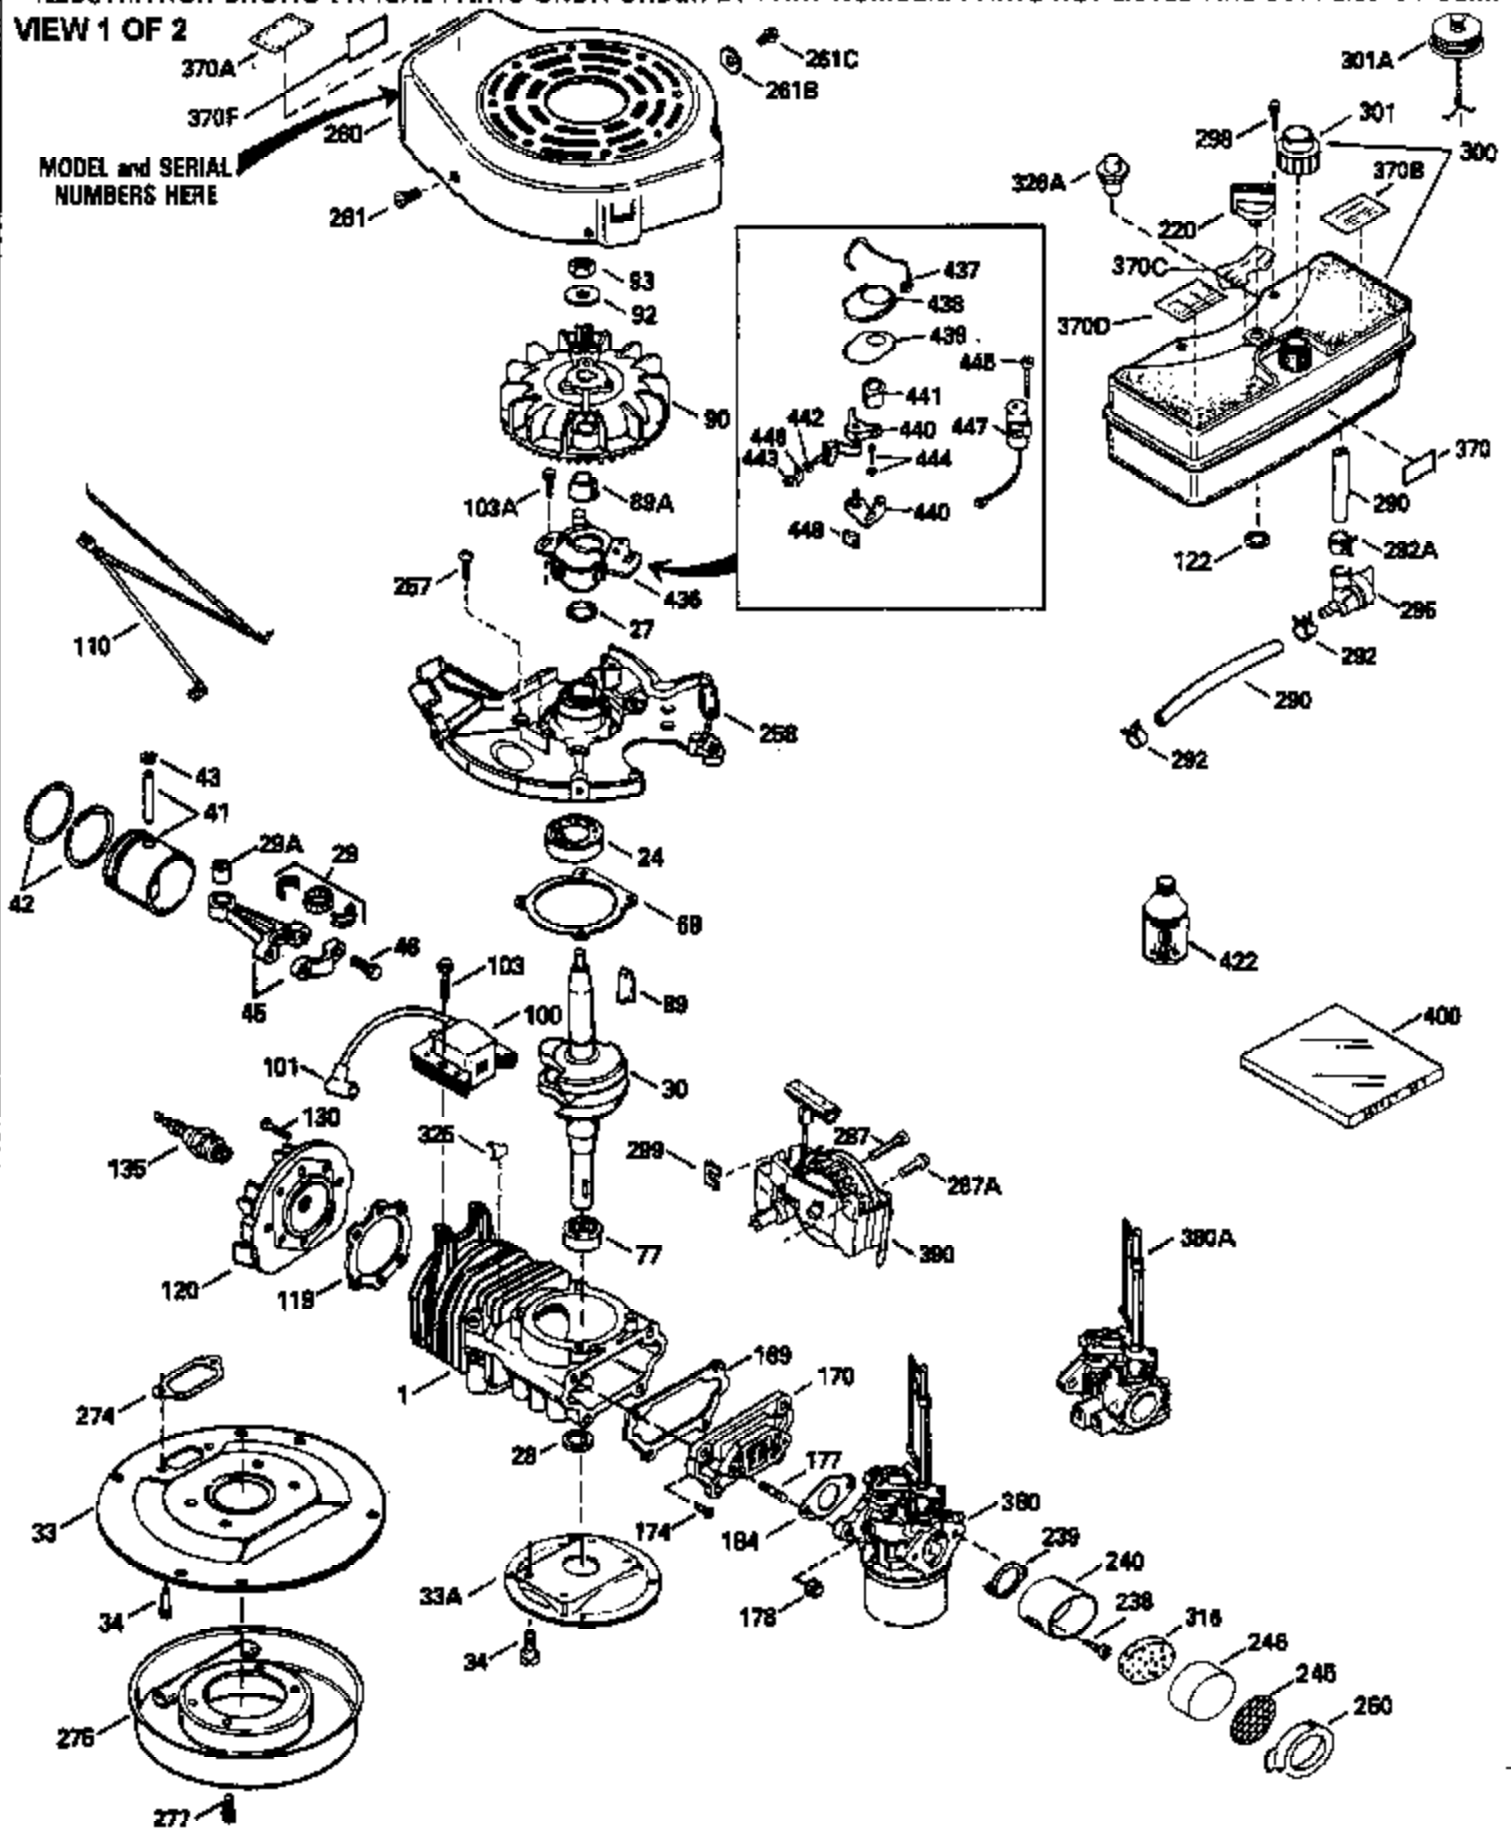

ILLUSTRATION SHOWS TYPICAL PARTS ONLY. ORDER BY PART NUMBER. PARTS NOT LISTED ARE SUPPLIED BY OEM.

VIEW 1 OF 2

MODEL and SERIAL
NUMBERS HERE

Ref #	Part Number	Qty	Description
	1		Cylinder (Order s/b if replacement is req.)
24	530110		Ball Bearing
27	510319		Oil Seal
28	28427		Oil Seal
29A	530104A		Cartridge Bearing
29	530150		Needle Bearing & Liner Set (37 Needle s)
30	290555		Crankshaft
30	330177		Adapter Plate (8" B.C.)
34	650797		Screw, 5/16-18 x 1/2"
41	310272A		Piston & Pin Ass'y. (.010" OS)
41	310283A		Piston & Pin Ass'y. (Std.)(Incl. 43)
42	310190		Ring Set (Std.)
42	310273		Ring Set (.010" OS)
43	310167		Piston Pin Retaining Ring
45	310235B		Connecting Rod Ass'y. (Incl. 29, 29A & 46)
46	650633		Connecting Rod Bolt
69	510292A		* Cylinder Cover Gasket
77	780097		Cartridge Bearing
89A	611032		Adapter Sleeve
90	611112		Flywheel
92	650815		Belleville Washer
93	650390		Flywheel Nut
100	34443A		Solid State Ignition (Incl. 101)
100	730207		Magneto to Solid State Conversion Kit (Includes solid state module, solid state flywheel key, and instructions.)(Use as required on external ignition engines only.)
101	610118		Spark Plug Cover
103	650814		Screw, Torx T-15, 10-24 x 1"
110	611061		Ground Wire
119	510274A		* Cylinder Head Gasket
120	250240B		Cylinder Head
130	650477		Screw, Torx T-30, 1/4-20 x 3/4"
135	33636		Resistor Spark Plug
169	510323A		* Cover Plate Gasket
170	470152A		Reed & Cover Plate (Incl. 178)
174	650579		Screw, Torx T-25, 10-24 x 1/2"
178	650456		Nut, 1/4-20
184	510110A		* Carburetor Gasket
192	34966		Brake Control Link
257	650911		Screw, Torx T-30, 1/4-20 x 5/8"
258	350427		Blower Housing Base (Incl. 27)
260	350418		Blower Housing
261	650958		Screw, 114-20 x 7/16"
261B	650854		Washer
261C	650773		Screw, 1/4-20 x 1/2"
274	510314		Exhaust Gasket
275	390300		Muffler
277	650911		Screw, Torx T-30, 1/4-20 x 5/8"
290	34357		Fuel Line
292	26460		Fuel Line Clamp
292A	430232		Fuel Line Clamp
295	430228		Fuel Shut-Off Valve
298	650803		Screw, 10-32 x 7/8"
300	410241		Fuel Tank (Incl. 301)
301A	410224		Fuel Cap
326A	570663		Fuel Tank Plug
370A	34686		Name Decal