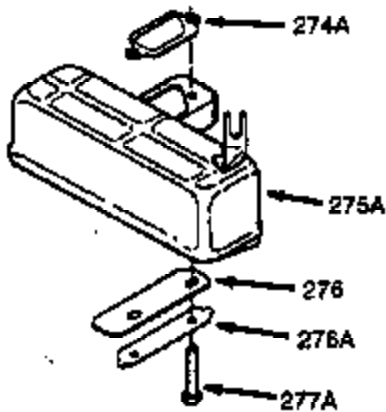

ILLUSTRATION SHOWS TYPICAL PARTS ONLY. ORDER BY PART NUMBER. PARTS NOT LISTED ARE SUPPLIED BY OEM.

VIEW 2 OF 2

Ref #	Part Number	Qty	Description
92	650815	1	Belleville Washer
93	650390	1	Flywheel Nut
189	650773	1	Screw, 1/4-20 x 1/2"
190	35831	1	Brake Lever
191	570671	1	S.E. Brake Bracket (Incl. 195)
192	34966	1	Brake Control Link
193	34965	1	Brake Spring
194	32309	1	Retaining Ring
195	610973	1	Terminal
230	34338	1	Air Cleaner Gasket
238	650806	2	Screw, 10-32 x 5/8"
240	450234	1	Air Cleaner Body
245	450236	1	Air Cleaner Filter
245B	450235	1	Air Cleaner Filter
248	33008	1	Air Cleaner Tube
250	33007	1	Air Cleaner Cover
261A	650853	1	Screw, 1/4-20 x 1/2"
261B	650854	1	Washer
285	590551	1	Starter Cup
286A	36403	1	Starter Air Cleaner
326	450237	1	Plug
350	570682	1	Primer Ass'y.
351	570656	1	Primer Line
370C	35977	1	Instruction Decal
412B	36404	1	Starter Air Cleaner Mounting Ring
412A	36405	2	Starter Air Cleaner Mounting Bracket