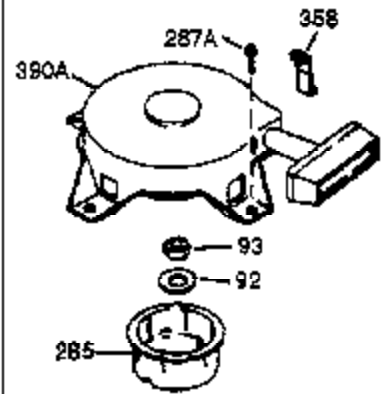

ILLUSTRATION SHOWS TYPICAL PARTS ONLY. ORDER BY PART NUMBER. PARTS NOT LISTED ARE SUPPLIED BY OEM.

VIEW 2 OF 2

Ref #	Part Number	Qty	Description
92	650815	1	Belleville Washer
93	650390	1	Flywheel Nut
189	650773	1	Screw, 1/4-20 x 1/2"
190	35831	1	Brake Lever
191	570671	1	S.E. Brake Bracket (Incl. 195)
192	34966	1	Brake Control Link
193	34965	1	Brake Spring
194	32309	1	Retaining Ring
195	610973	1	Terminal
230	34338	1	Air Cleaner Gasket
238	650806	2	Screw, 10-32 x 5/8"
240	450234	1	Air Cleaner Body
245	450236	1	Air Cleaner Filter
245B	450235	1	Air Cleaner Filter
248	33008	1	Air Cleaner Tube
250	33007	1	Air Cleaner Cover
261A	650853	1	Screw, 1/4-20 x 1/2"
261B	650854	1	Washer
285	590551	1	Starter Cup
286A	36403	1	Starter Air Cleaner
326	450237	1	Plug
350	570682	1	Primer Ass'y.
351	570656	1	Primer Line
370C	35977	1	Instruction Decal
412B	36404	1	Starter Air Cleaner Mounting Ring
412A	36405	2	Starter Air Cleaner Mounting Bracket