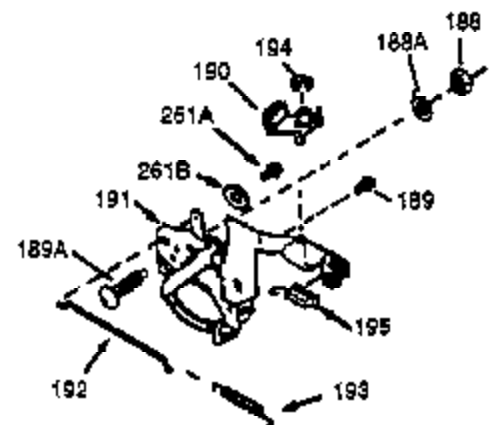

ILLUSTRATION SHOWS TYPICAL PARTS ONLY. ORDER BY PART NUMBER. PARTS NOT LISTED ARE SUPPLIED BY OEM.

VIEW 2 OF 2

Ref #	Part Number	Qty	Description
92	650815	1	Belleville Washer
93	650390	1	Flywheel Nut
189	650773	1	Screw, 1/4-20 x 1/2"
190	35831	1	Brake Lever
191	570671	1	S.E. Brake Bracket (Incl. 195)
192	34966	1	Brake Control Link
193	34965	1	Brake Spring
194	32309	1	Retaining Ring
195	610973	1	Terminal
230	34338	1	Air Cleaner Gasket
238	650806	2	Screw, 10-32 x 5/8"
240	450234	1	Air Cleaner Body
245	450236	1	Air Cleaner Filter
245B	450235	1	Air Cleaner Filter
248	33008	1	Air Cleaner Tube
250	33007	1	Air Cleaner Cover
261A	650853	1	Screw, 1/4-20 x 1/2"
261B	650854	1	Washer
285	590551	1	Starter Cup
286A	36403	1	Starter Air Cleaner
326	450237	1	Plug
350	570682	1	Primer Ass'y.
351	570656	1	Primer Line
370C	35977	1	Instruction Decal
412B	36404	1	Starter Air Cleaner Mounting Ring
412A	36405	2	Starter Air Cleaner Mounting Bracket