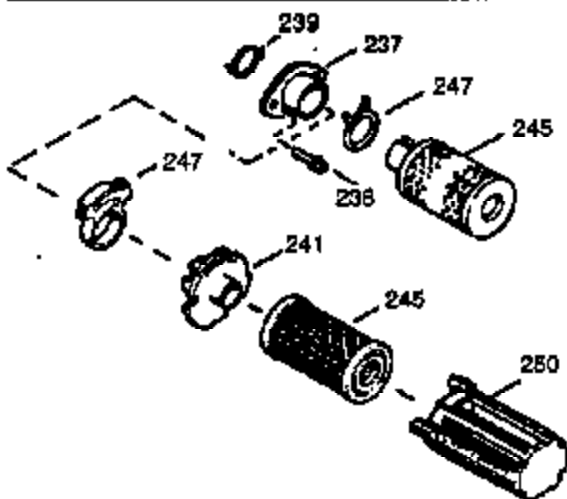

ILLUSTRATION SHOWS TYPICAL PARTS ONLY. ORDER BY PART NUMBER. PARTS NOT LISTED ARE SUPPLIED BY OEM.

VIEW 2 OF 2

Ref #	Part Number	Qty	Description
92	650815	1	Belleville Washer
93	650390	1	Flywheel Nut
189	650773	1	Screw, 1/4-20 x 1/2"
190	35831	1	Brake Lever
191	570671	1	S.E. Brake Bracket (Incl. 195)
192	34966	1	Brake Control Link
193	34965	1	Brake Spring
194	32309	1	Retaining Ring
195	610973	1	Terminal
230	34338	1	Air Cleaner Gasket
238	650806	2	Screw, 10-32 x 5/8"
240	450234	1	Air Cleaner Body
245	450236	1	Air Cleaner Filter
245B	450235	1	Air Cleaner Filter
248	33008	1	Air Cleaner Tube
250	33007	1	Air Cleaner Cover
261A	650853	1	Screw, 1/4-20 x 1/2"
261B	650854	1	Washer
285	590551	1	Starter Cup
286A	36403	1	Starter Air Cleaner
326	450237	1	Plug
350	570682	1	Primer Ass'y.
351	570656	1	Primer Line
370C	35977	1	Instruction Decal
412B	36404	1	Starter Air Cleaner Mounting Ring
412A	36405	2	Starter Air Cleaner Mounting Bracket