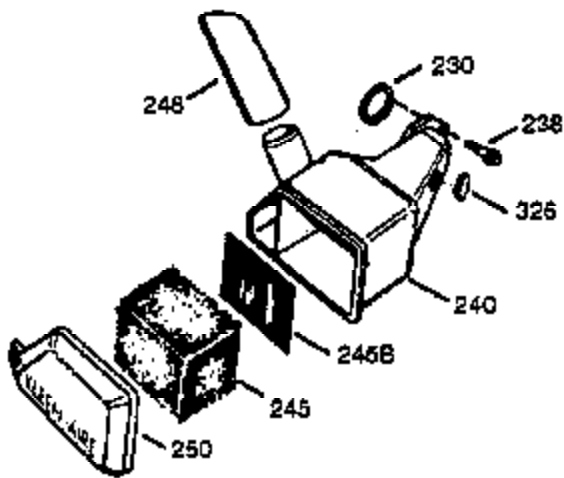

ILLUSTRATION SHOWS TYPICAL PARTS ONLY. ORDER BY PART NUMBER. PARTS NOT LISTED ARE SUPPLIED BY OEM.

VIEW 2 OF 2

Ref #	Part Number	Qty	Description
92	650815	1	Belleville Washer
93	650390	1	Flywheel Nut
189	650773	1	Screw, 1/4-20 x 1/2"
190	35831	1	Brake Lever
191	570671	1	S.E. Brake Bracket (Incl. 195)
192	34966	1	Brake Control Link
193	34965	1	Brake Spring
194	32309	1	Retaining Ring
195	610973	1	Terminal
230	34338	1	Air Cleaner Gasket
238	650806	2	Screw, 10-32 x 5/8"
240	450234	1	Air Cleaner Body
245	450236	1	Air Cleaner Filter
245B	450235	1	Air Cleaner Filter
248	33008	1	Air Cleaner Tube
250	33007	1	Air Cleaner Cover
261A	650853	1	Screw, 1/4-20 x 1/2"
261B	650854	1	Washer
285	590551	1	Starter Cup
286A	36403	1	Starter Air Cleaner
326	450237	1	Plug
350	570682	1	Primer Ass'y.
351	570656	1	Primer Line
370C	35977	1	Instruction Decal
412B	36404	1	Starter Air Cleaner Mounting Ring
412A	36405	2	Starter Air Cleaner Mounting Bracket