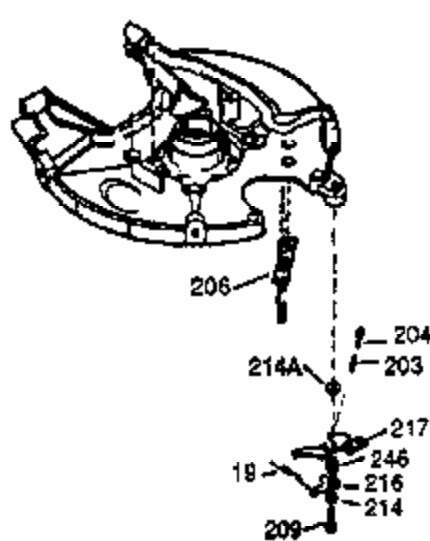

ILLUSTRATION SHOWS TYPICAL PARTS ONLY. ORDER BY PART NUMBER. PARTS NOT LISTED ARE SUPPLIED BY OEM.

VIEW 2 OF 2

Ref #	Part Number	Qty	Description
92	650815	1	Belleville Washer
93	650390	1	Flywheel Nut
189	650773	1	Screw, 1/4-20 x 1/2"
190	35831	1	Brake Lever
191	570671	1	S.E. Brake Bracket (Incl. 195)
192	34966	1	Brake Control Link
193	34965	1	Brake Spring
194	32309	1	Retaining Ring
195	610973	1	Terminal
230	34338	1	Air Cleaner Gasket
238	650806	2	Screw, 10-32 x 5/8"
240	450234	1	Air Cleaner Body
245	450236	1	Air Cleaner Filter
245B	450235	1	Air Cleaner Filter
248	33008	1	Air Cleaner Tube
250	33007	1	Air Cleaner Cover
261A	650853	1	Screw, 1/4-20 x 1/2"
261B	650854	1	Washer
285	590551	1	Starter Cup
286A	36403	1	Starter Air Cleaner
326	450237	1	Plug
350	570682	1	Primer Ass'y.
351	570656	1	Primer Line
370C	35977	1	Instruction Decal
412B	36404	1	Starter Air Cleaner Mounting Ring
412A	36405	2	Starter Air Cleaner Mounting Bracket