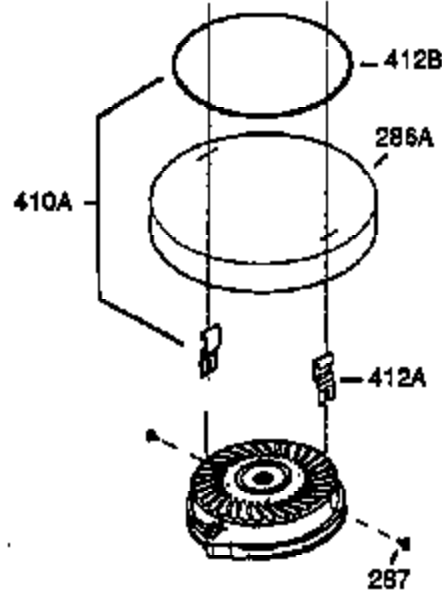

ILLUSTRATION SHOWS TYPICAL PARTS ONLY. ORDER BY PART NUMBER. PARTS NOT LISTED ARE SUPPLIED BY OEM.

VIEW 2 OF 2

Ref #	Part Number	Qty	Description
92	650815	1	Belleville Washer
93	650390	1	Flywheel Nut
189	650773	1	Screw, 1/4-20 x 1/2"
190	35831	1	Brake Lever
191	570671	1	S.E. Brake Bracket (Incl. 195)
192	34966	1	Brake Control Link
193	34965	1	Brake Spring
194	32309	1	Retaining Ring
195	610973	1	Terminal
230	34338	1	Air Cleaner Gasket
238	650806	2	Screw, 10-32 x 5/8"
240	450234	1	Air Cleaner Body
245	450236	1	Air Cleaner Filter
245B	450235	1	Air Cleaner Filter
248	33008	1	Air Cleaner Tube
250	33007	1	Air Cleaner Cover
261A	650853	1	Screw, 1/4-20 x 1/2"
261B	650854	1	Washer
285	590551	1	Starter Cup
286A	36403	1	Starter Air Cleaner
326	450237	1	Plug
350	570682	1	Primer Ass'y.
351	570656	1	Primer Line
370C	35977	1	Instruction Decal
412B	36404	1	Starter Air Cleaner Mounting Ring
412A	36405	2	Starter Air Cleaner Mounting Bracket