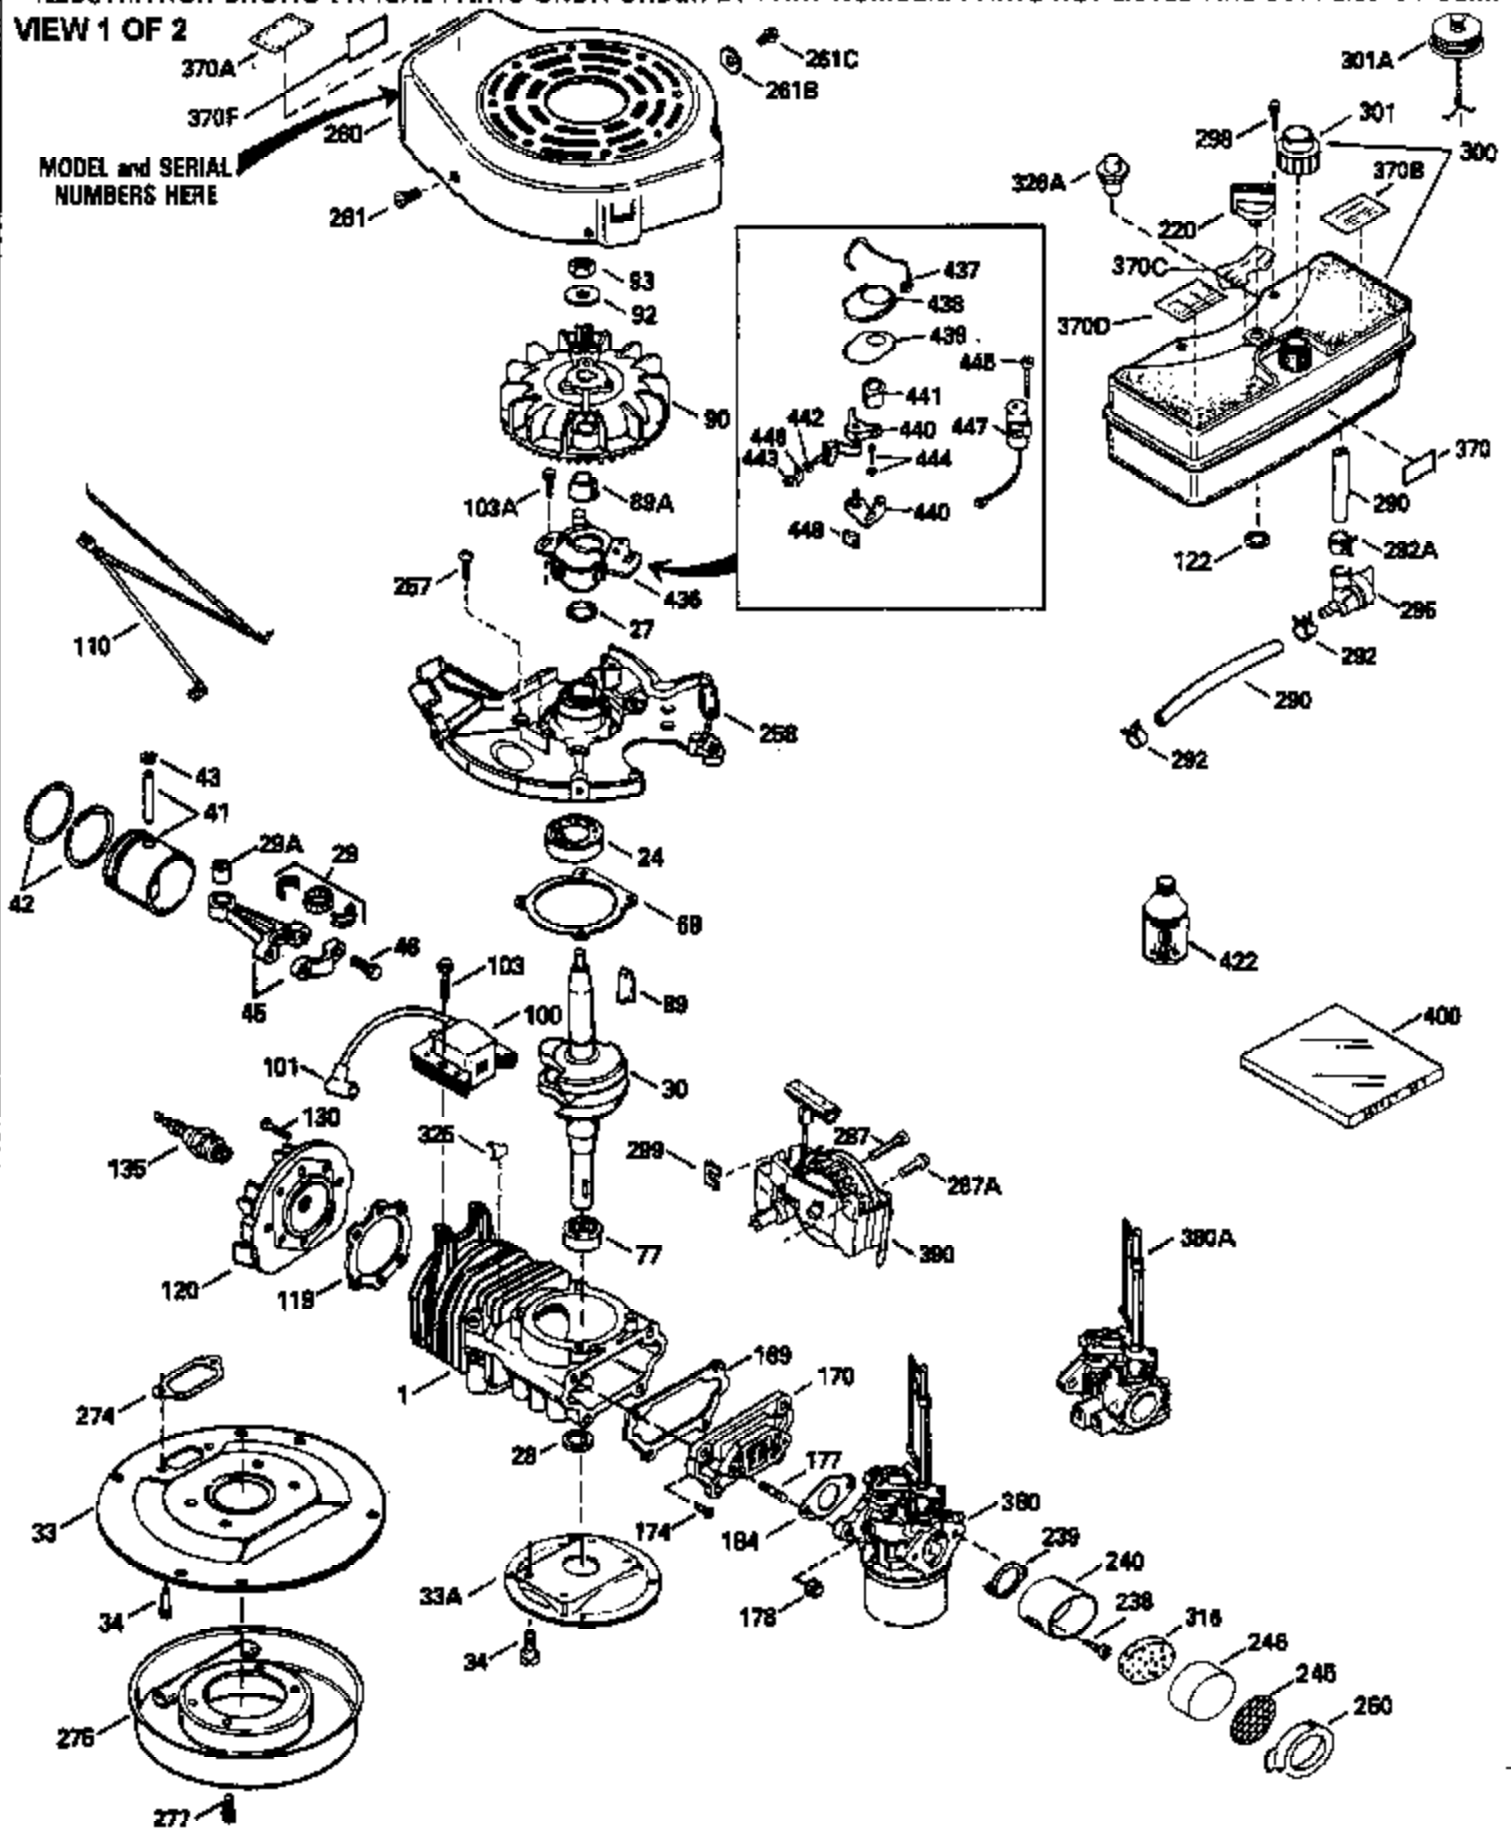

ILLUSTRATION SHOWS TYPICAL PARTS ONLY. ORDER BY PART NUMBER. PARTS NOT LISTED ARE SUPPLIED BY OEM.

VIEW 1 OF 2

MODEL and SERIAL  
NUMBERS HERE

Ref #	Part Number	Qty	Description
	1		Cylinder (Order s/b if replacement is req.)
24	530110		Ball Bearing
27	510319		Oil Seal
28	28427		Oil Seal
29A	530104A		Cartridge Bearing
29	530150		Needle Bearing & Liner Set (37 Needle s)
30	290555		Crankshaft
30	330177		Adapter Plate (8" B.C.)
34	650797		Screw, 5/16-18 x 1/2"
41	310272A		Piston & Pin Ass'y. (.010" OS)
41	310283A		Piston & Pin Ass'y. (Std.)(Incl. 43)
42	310190		Ring Set (Std.)
42	310273		Ring Set (.010" OS)
43	310167		Piston Pin Retaining Ring
45	310235B		Connecting Rod Ass'y. (Incl. 29, 29A & 46)
46	650633		Connecting Rod Bolt
69	510292A		* Cylinder Cover Gasket
77	780097		Cartridge Bearing
89A	611032		Adapter Sleeve
90	611112		Flywheel
92	650815		Belleville Washer
93	650390		Flywheel Nut
100	34443A		Solid State Ignition (Incl. 101)
100	730207		Magneto to Solid State Conversion Kit (Includes solid state module, solid state flywheel key, and instructions.)(Use as required on external ignition engines only.)
101	610118		Spark Plug Cover
103	650814		Screw, Torx T-15, 10-24 x 1"
110	611059		Ground Wire
119	510274A		* Cylinder Head Gasket
120	250240B		Cylinder Head
122	570641		Retaining Ring
130	650477		Screw, Torx T-30, 1/4-20 x 3/4"
135	33636		Resistor Spark Plug
169	510323A		* Cover Plate Gasket
170	470152A		Reed & Cover Plate (Incl. 178)
174	650579		Screw, Torx T-25, 10-24 x 1/2"
178	29752		Nut & Lock Washer, 1/4-28
184	510110A		* Carburetor Gasket
192	34966		Brake Control Link
220	570657		Control Knob
257	650911		Screw, Torx T-30, 1/4-20 x 5/8"
258	350427		Blower Housing Base (Incl. 27)
260	350418		Blower Housing
261	650958		Screw, 114-20 x 7/16"
261B	650854		Washer
261C	650773		Screw, 1/4-20 x 1/2"
274	510314		Exhaust Gasket
275	390300		Muffler
277	650911		Screw, Torx T-30, 1/4-20 x 5/8"
290	34357		Fuel Line
292	26460		Fuel Line Clamp
298	650803		Screw, 10-32 x 7/8"
300	410241		Fuel Tank (Incl. 301)
301	410238		Fuel Cap
370C	550224		Control Decal
370B	550213		Warning Decal