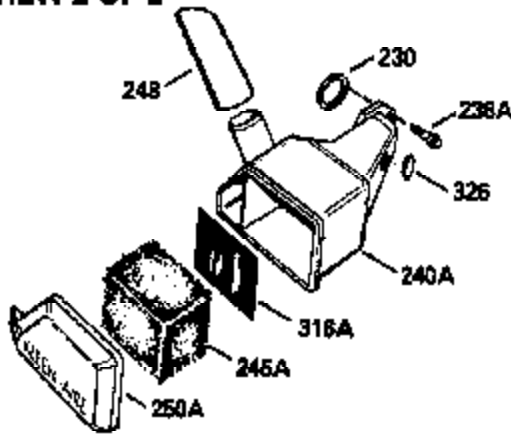

ILLUSTRATION SHOWS TYPICAL PARTS ONLY. ORDER BY PART NUMBER. PARTS NOT LISTED ARE SUPPLIED BY OEM.

VIEW 2 OF 2

Ref #	Part Number	Qty	Description
	92 650815		Belleville Washer
	93 650390		Flywheel Nut
189A	650911		Screw, Torx T-30, 1/4-20 x 5/8" (As r eq.)
	230 34338		Air Cleaner Gasket
238A	650806		Screw, 10-32 x 5/8"
240A	450234		Air Cleaner Body
245A	450236		Air Cleaner Element
	248 33008		Air Cleaner Tube
250A	33007		Air Cleaner Cover
261B	650854		Washer
	285 590551		Starter Cup
287B			Rivet (Can be purchased locally)
316A	450235		Mesh Screen
	326 450237		Button Plug
390A	590420		Rewind Starter (Refer to Division 5, Section C, page 25 or Fiche 23B, Grid G-11 for breakdown)