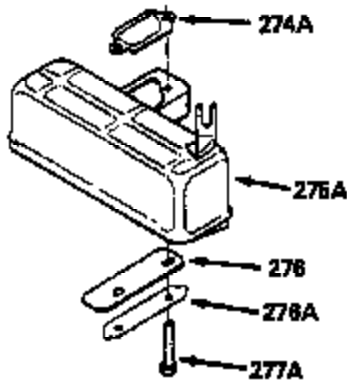

ILLUSTRATION SHOWS TYPICAL PARTS ONLY. ORDER BY PART NUMBER. PARTS NOT LISTED ARE SUPPLIED BY OEM.

VIEW 2 OF 2

Ref #	Part Number	Qty	Description
	92 650815		Belleville Washer
	93 650390		Flywheel Nut
189A	650911		Screw, Torx T-30, 1/4-20 x 5/8" (As r eq.)
	230 34338		Air Cleaner Gasket
238A	650806		Screw, 10-32 x 5/8"
240A	450234		Air Cleaner Body
245A	450236		Air Cleaner Element
	248 33008		Air Cleaner Tube
250A	33007		Air Cleaner Cover
261B	650854		Washer
	285 590551		Starter Cup
287B			Rivet (Can be purchased locally)
316A	450235		Mesh Screen
	326 450237		Button Plug
390A	590420		Rewind Starter (Refer to Division 5, Section C, page 25 or Fiche 23B, Grid G-11 for breakdown)