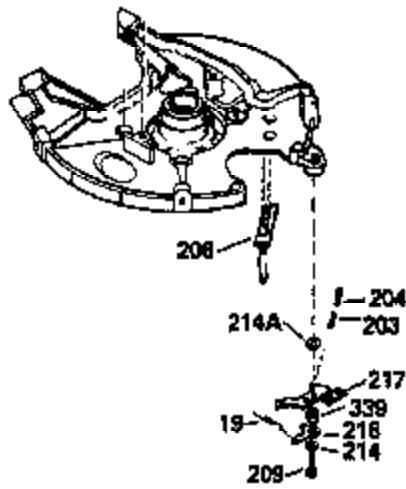

ILLUSTRATION SHOWS TYPICAL PARTS ONLY. ORDER BY PART NUMBER. PARTS NOT LISTED ARE SUPPLIED BY OEM.

VIEW 2 OF 2

Ref #	Part Number	Qty	Description
	92 650815		Belleville Washer
	93 650390		Flywheel Nut
189A	650911		Screw, Torx T-30, 1/4-20 x 5/8" (As r eq.)
	230 34338		Air Cleaner Gasket
238A	650806		Screw, 10-32 x 5/8"
240A	450234		Air Cleaner Body
245A	450236		Air Cleaner Element
	248 33008		Air Cleaner Tube
250A	33007		Air Cleaner Cover
261B	650854		Washer
	285 590551		Starter Cup
287B			Rivet (Can be purchased locally)
316A	450235		Mesh Screen
	326 450237		Button Plug
390A	590420		Rewind Starter (Refer to Division 5, Section C, page 25 or Fiche 23B, Grid G-11 for breakdown)