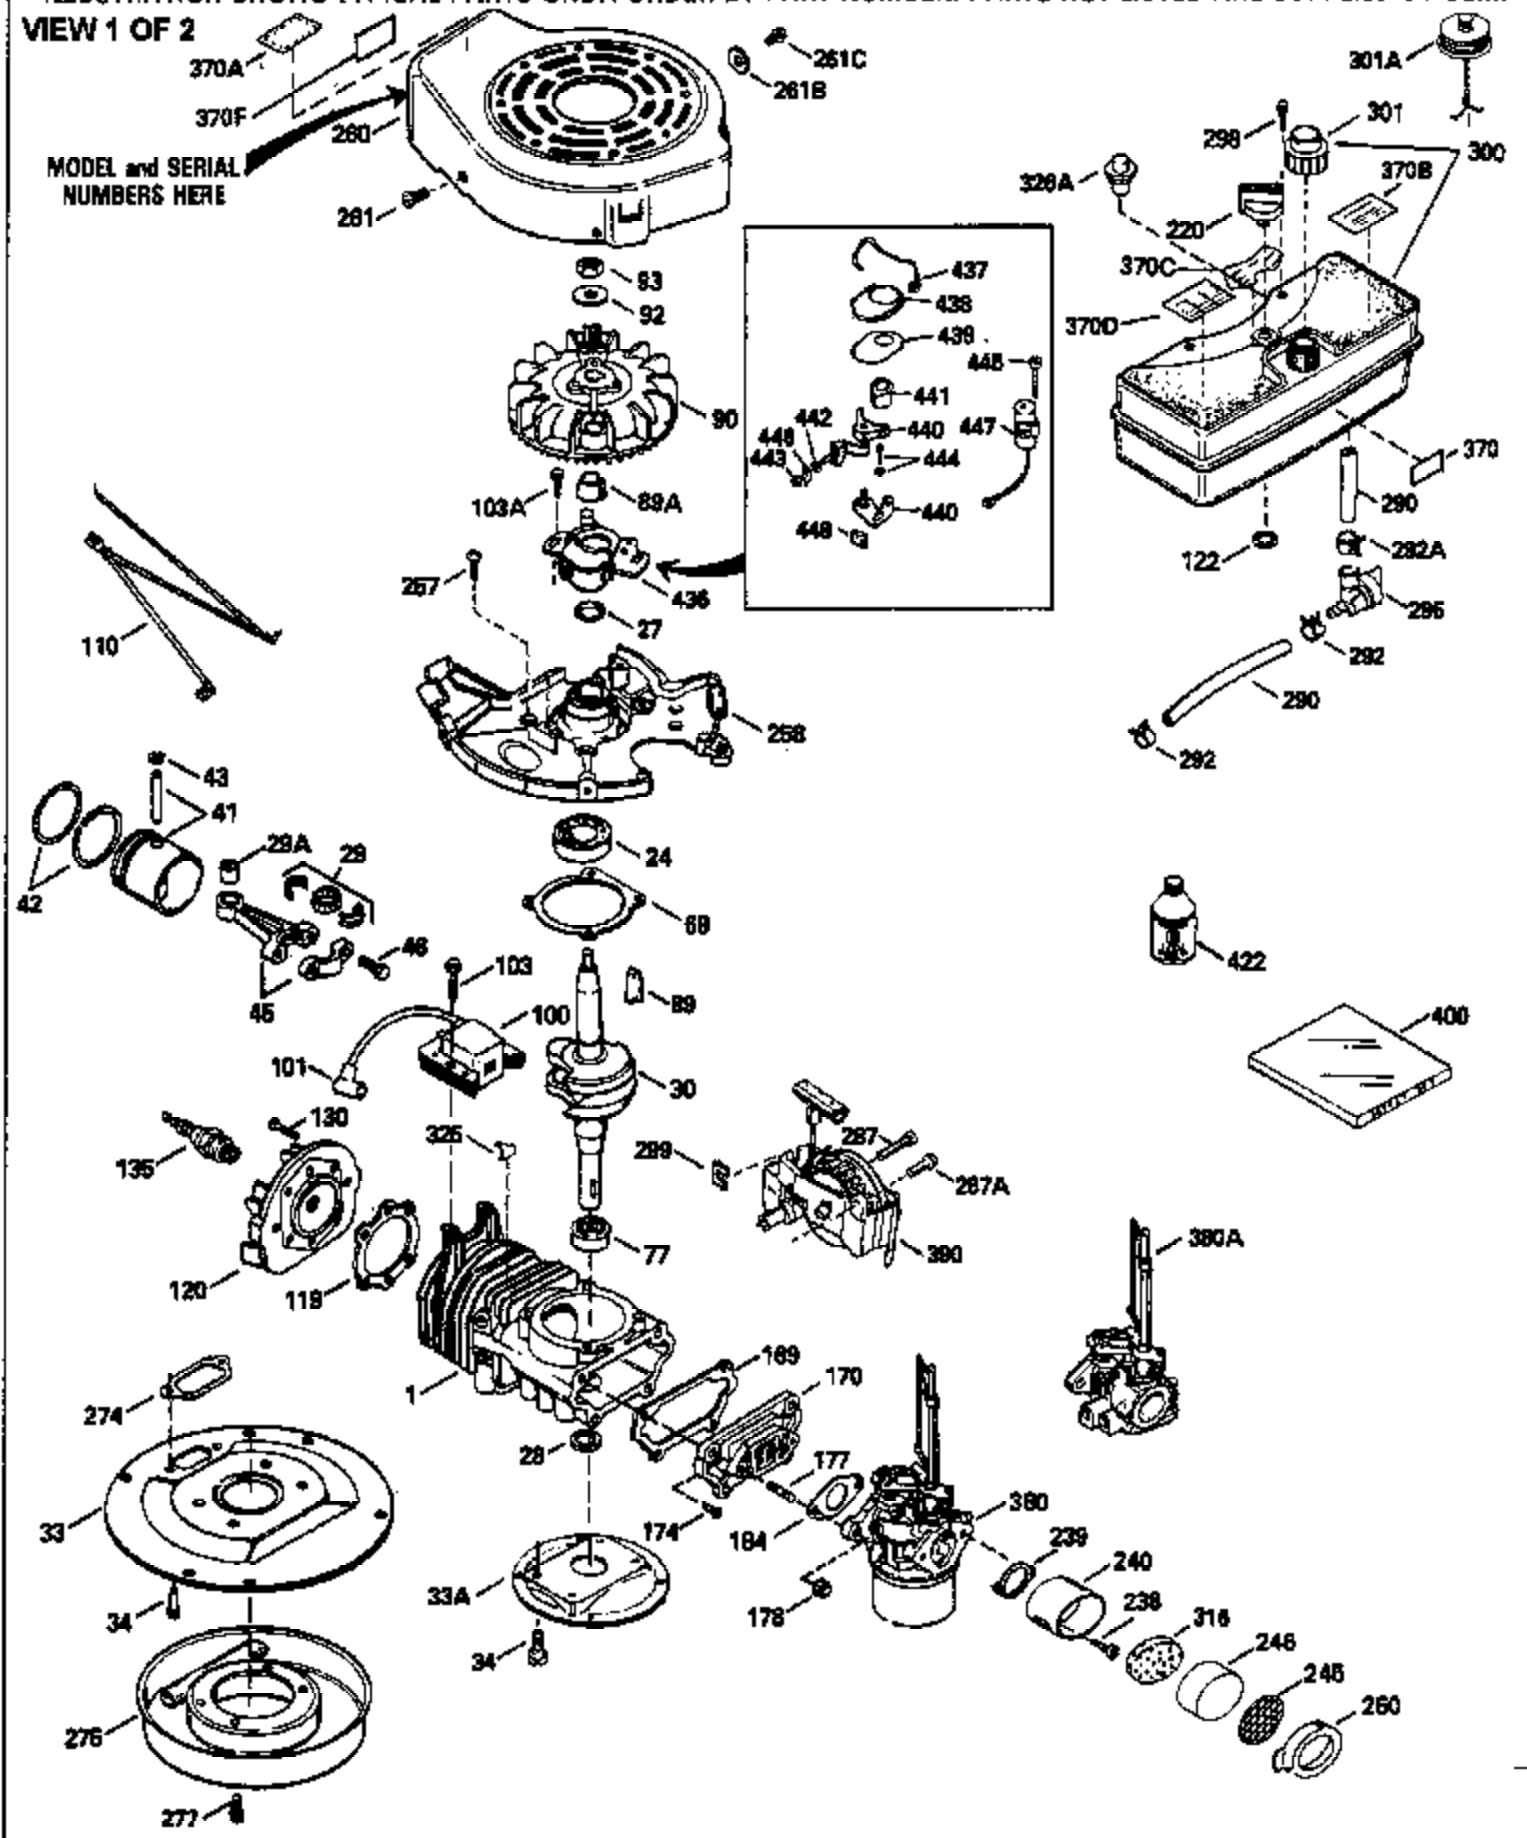

ILLUSTRATION SHOWS TYPICAL PARTS ONLY. ORDER BY PART NUMBER. PARTS NOT LISTED ARE SUPPLIED BY OEM.

VIEW 1 OF 2

MODEL and SERIAL
NUMBERS HERE

Ref #	Part Number	Qty	Description
	1		Cylinder (Order s/b if replacement is req.)
24	530110		Ball Bearing
27	510319		Oil Seal
28	28427		Oil Seal
29	530150		Needle Bearing & Liner Set (37 Needle s)
29A	530104A		Cartridge Bearing
30	290553		Crankshaft
30	330177		Adapter Plate (8" B.C.)
34	650797		Screw, 5/16-18 x 1/2"
41	310272A		Piston & Pin Ass'y. (.010" OS)
41	310283A		Piston & Pin Ass'y. (Std.)(Incl. 43)
42	310190		Ring Set (Std.)
42	310273		Ring Set (.010" OS)
43	310167		Piston Pin Retaining Ring
45	310235B		Connecting Rod Ass'y. (Incl. 29, 29A & 46)
46	650633		Connecting Rod Bolt
69	510292A		* Cylinder Cover Gasket
77	780097		Cartridge Bearing
89A	611032		Adapter Sleeve
90	611112		Flywheel
92	650815		Belleville Washer
93	650390		Flywheel Nut
100	34443A		Solid State Ignition (Incl. 101)
100	730207		Magneto to Solid State Conversion Kit (Includes solid state module, solid state flywheel key, and instructions.)(Use as required on external ignition engines only.)
101	610118		Spark Plug Cover
103	650814		Screw, Torx T-15, 10-24 x 1"
110	611031		Ground Wire
119	510274A		* Cylinder Head Gasket
120	250240B		Cylinder Head
122	570641		Retaining Ring
130	650477		Screw, Torx T-30, 1/4-20 x 3/4"
135	33636		Resistor Spark Plug
169	510323A		* Cover Plate Gasket
170	470152A		Reed & Cover Plate (Incl. 178)
174	650579		Screw, Torx T-25, 10-24 x 1/2"
178	29752		Nut & Lock Washer, 1/4-28
184	510110A		* Carburetor Gasket
220	570640		Control Knob
257	650911		Screw, Torx T-30, 1/4-20 x 5/8"
258	350409		Blower Housing Base (Incl. 27)
260	350410		Blower Housing
261	650958		Screw, 114-20 x 7/16"
261B	650854		Washer
261C	650773		Screw, 1/4-20 x 1/2"
274	510314		Exhaust Gasket
275	390300		Muffler
277	650911		Screw, Torx T-30, 1/4-20 x 5/8"
290	34357		Fuel Line
292	26460		Fuel Line Clamp
298	650803		Screw, 10-32 x 7/8"
300	410241		Fuel Tank (Incl. 301)
301	410238		Fuel Cap
370F	35977		Caution Decal
370A	550223		Name Decal
370B	550213		Warning Decal