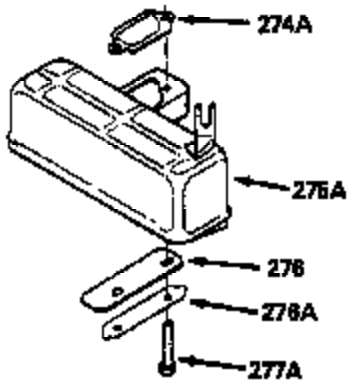

ILLUSTRATION SHOWS TYPICAL PARTS ONLY. ORDER BY PART NUMBER. PARTS NOT LISTED ARE SUPPLIED BY OEM.

VIEW 2 OF 2

Ref #	Part Number	Qty	Description
	92 650815		Belleville Washer
	93 650390		Flywheel Nut
189A	650911		Screw, Torx T-30, 1/4-20 x 5/8" (As r eq.)
	230 34338		Air Cleaner Gasket
238A	650806		Screw, 10-32 x 5/8"
240A	450234		Air Cleaner Body
245A	450236		Air Cleaner Element
	248 33008		Air Cleaner Tube
250A	33007		Air Cleaner Cover
261B	650854		Washer
	285 590551		Starter Cup
287B			Rivet (Can be purchased locally)
316A	450235		Mesh Screen
	326 450237		Button Plug
390A	590420		Rewind Starter (Refer to Division 5, Section C, page 25 or Fiche 23B, Grid G-11 for breakdown)