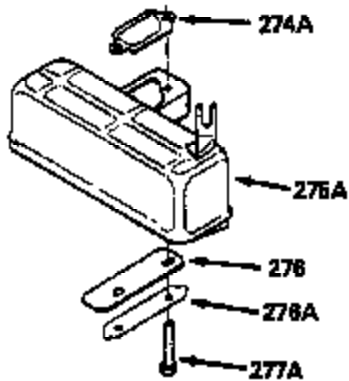

Ref #	Part Number	Qty	Description
370C	550214		Choke Fast-Stop Decal
370D	550212		Fuel Mix Decal
380	632335		Carburetor (Incl. 184) (Refer to Division 5, Section A, page A1-42 or Fiche 23B, Grid F-13 for breakdown)
400	510295A		* Gasket Set (Incl. items marked *)
422	730227A		2-Cycle Oil (8 oz.)

ILLUSTRATION SHOWS TYPICAL PARTS ONLY. ORDER BY PART NUMBER. PARTS NOT LISTED ARE SUPPLIED BY OEM.

VIEW 2 OF 2