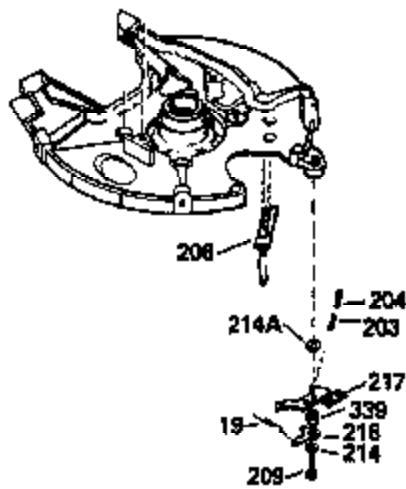

Ref #	Part Number	Qty	Description
370C	550214		Choke Fast-Stop Decal
370D	550212		Fuel Mix Decal
380	632335		Carburetor (Incl. 184) (Refer to Division 5, Section A, page A1-42 or Fiche 23B, Grid F-13 for breakdown)
400	510295A		* Gasket Set (Incl. items marked *)
422	730227A		2-Cycle Oil (8 oz.)

ILLUSTRATION SHOWS TYPICAL PARTS ONLY. ORDER BY PART NUMBER. PARTS NOT LISTED ARE SUPPLIED BY OEM.

VIEW 2 OF 2