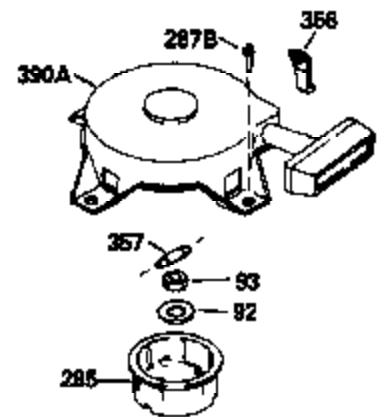

Ref #	Part Number	Qty	Description
370C	550214		Choke Fast-Stop Decal
370D	550212		Fuel Mix Decal
380	632335		Carburetor (Incl. 184) (Refer to Division 5, Section A, page A1-42 or Fiche 23B, Grid F-13 for breakdown)
400	510295A		* Gasket Set (Incl. items marked *)
422	730227A		2-Cycle Oil (8 oz.)

ILLUSTRATION SHOWS TYPICAL PARTS ONLY. ORDER BY PART NUMBER. PARTS NOT LISTED ARE SUPPLIED BY OEM.

VIEW 2 OF 2