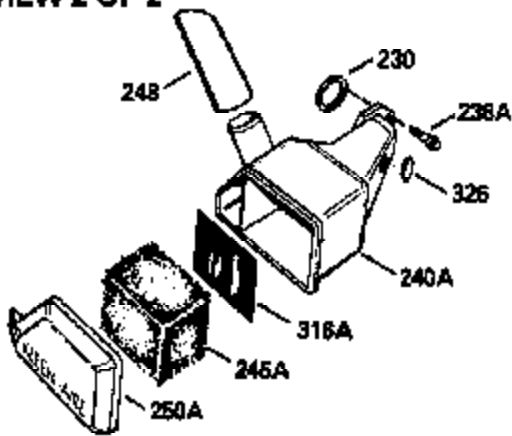

Ref #	Part Number	Qty	Description
370C	550214		Choke Fast-Stop Decal
370D	550212		Fuel Mix Decal
380	632335		Carburetor (Incl. 184) (Refer to Division 5, Section A, page A1-42 or Fiche 23B, Grid F-13 for breakdown)
400	510295A		* Gasket Set (Incl. items marked *)
422	730227A		2-Cycle Oil (8 oz.)

ILLUSTRATION SHOWS TYPICAL PARTS ONLY. ORDER BY PART NUMBER. PARTS NOT LISTED ARE SUPPLIED BY OEM.

VIEW 2 OF 2