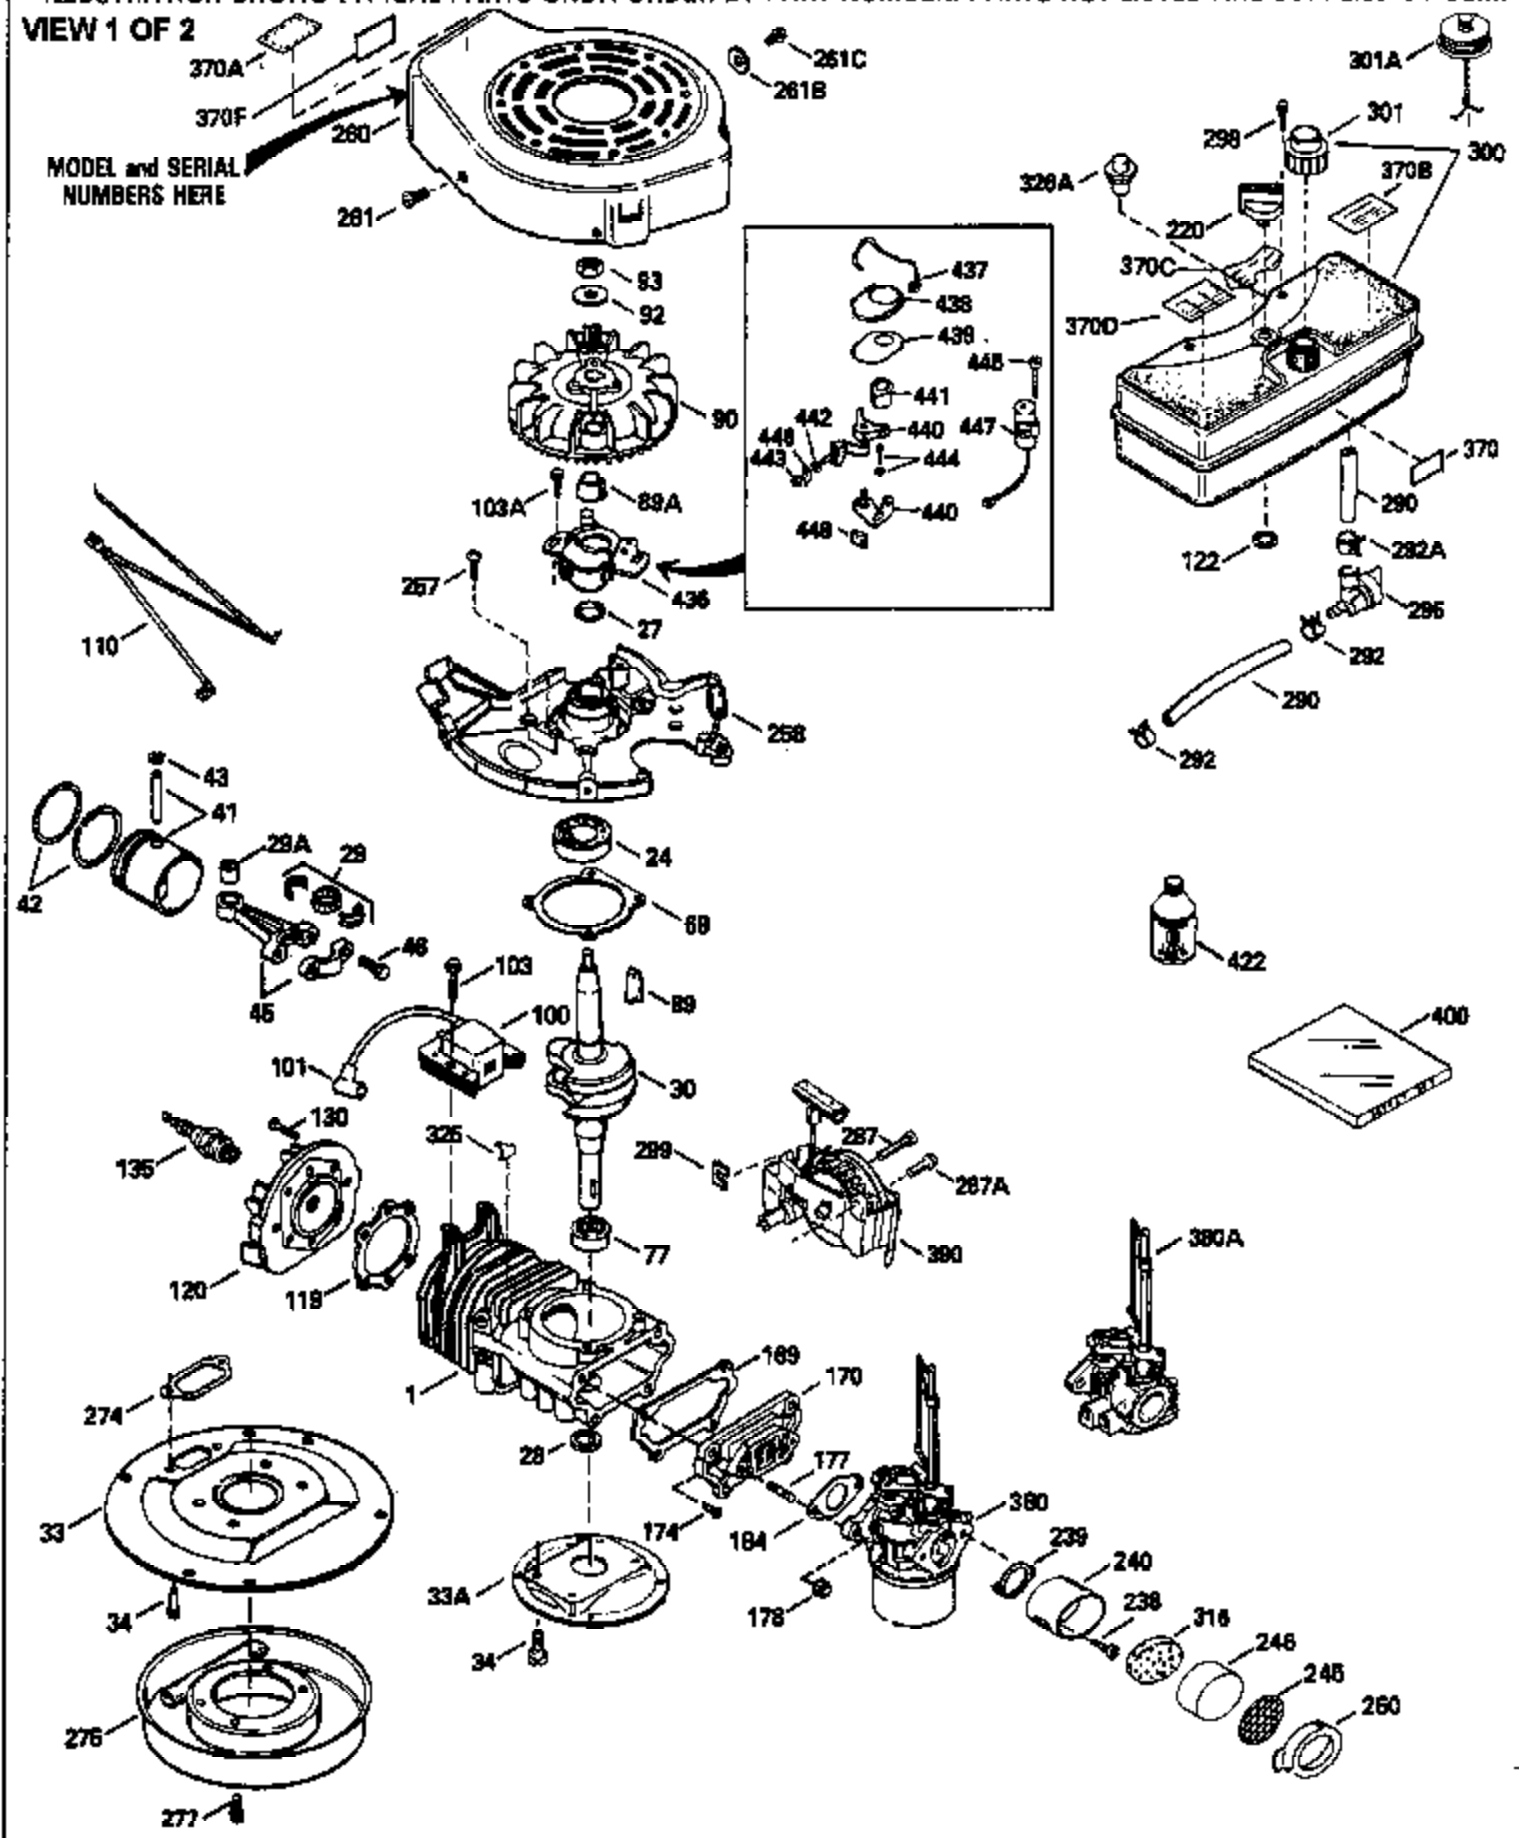

ILLUSTRATION SHOWS TYPICAL PARTS ONLY. ORDER BY PART NUMBER. PARTS NOT LISTED ARE SUPPLIED BY OEM.

VIEW 1 OF 2

MODEL and SERIAL
NUMBERS HERE

Ref #	Part Number	Qty	Description
	1		Cylinder (Order s/b if replacement is req.)
24	530110		Ball Bearing
27	510319		Oil Seal
28	28427		Oil Seal
29	530150		Needle Bearing & Liner Set (37 Needle s)
29A	530104A		Cartridge Bearing
30	290553		Crankshaft
30	330177		Adapter Plate (8" B.C.)
34	650797		Screw, 5/16-18 x 1/2"
41	310272A		Piston & Pin Ass'y. (.010" OS)
41	310283A		Piston & Pin Ass'y. (Std.)(Incl. 43)
42	310190		Ring Set (Std.)
42	310273		Ring Set (.010" OS)
43	310167		Piston Pin Retaining Ring
45	310235B		Connecting Rod Ass'y. (Incl. 29, 29A & 46)
46	650633		Connecting Rod Bolt
69	510292A		* Cylinder Cover Gasket
77	780097		Cartridge Bearing
89A	611032		Adapter Sleeve
90	611112		Flywheel
92	650815		Belleville Washer
93	650390		Flywheel Nut
100	34443A		Solid State Ignition (Incl. 101)
100	730207		Magneto to Solid State Conversion Kit (Includes solid state module, solid state flywheel key, and instructions.)(Use as required on external ignition engines only.)
101	610118		Spark Plug Cover
103	650814		Screw, Torx T-15, 10-24 x 1"
110	611031		Ground Wire
119	510274A		* Cylinder Head Gasket
120	250240B		Cylinder Head
122	570641		Retaining Ring
130	650477		Screw, Torx T-30, 1/4-20 x 3/4"
135	33636		Resistor Spark Plug
169	510323A		* Cover Plate Gasket
170	470152A		Reed & Cover Plate (Incl. 178)
174	650579		Screw, Torx T-25, 10-24 x 1/2"
178	29752		Nut & Lock Washer, 1/4-28
184	510110A		* Carburetor Gasket
220	570640		Control Knob
257	650911		Screw, Torx T-30, 1/4-20 x 5/8"
258	350409		Blower Housing Base (Incl. 27)
260	350410		Blower Housing
261	650958		Screw, 114-20 x 7/16"
261B	650854		Washer
261C	650773		Screw, 1/4-20 x 1/2"
274	510314		Exhaust Gasket
275	390300		Muffler
277	650911		Screw, Torx T-30, 1/4-20 x 5/8"
290	34357		Fuel Line
292	26460		Fuel Line Clamp
298	650803		Screw, 10-32 x 7/8"
300	410241		Fuel Tank (Incl. 301)
301	410238		Fuel Cap
370F	35977		Caution Decal
370A	550223		Name Decal
370B	550213		Warning Decal