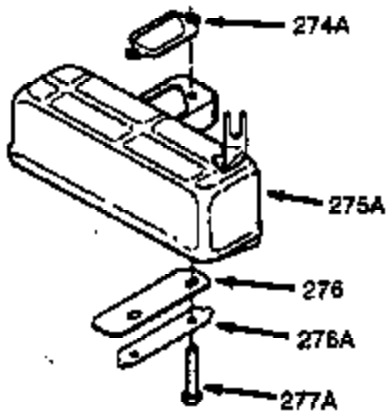

ILLUSTRATION SHOWS TYPICAL PARTS ONLY. ORDER BY PART NUMBER. PARTS NOT LISTED ARE SUPPLIED BY OEM.

VIEW 2 OF 2

Ref #	Part Number	Qty	Description
92	650815	1	Belleville Washer
93	650390	1	Flywheel Nut
230	34338	1	Air Cleaner Gasket
238	650806	2	Screw, 10-32 x 5/8"
240	450234	1	Air Cleaner Body
245	450236	1	Air Cleaner Filter
245B	450235	1	Air Cleaner Filter
248	33008	1	Air Cleaner Tube
250	33007	1	Air Cleaner Cover
261B	650854	1	Washer
285	590551	1	Starter Cup
326	450237	1	Plug
370C	35977	1	Instruction Decal