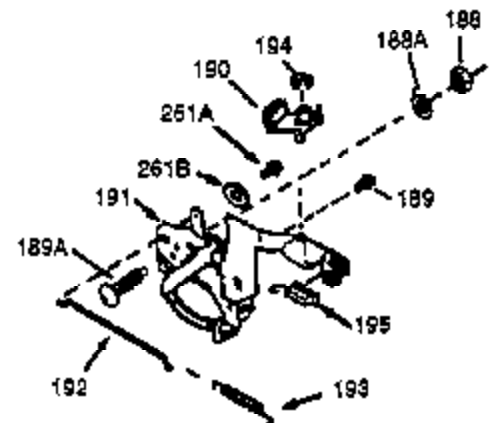

ILLUSTRATION SHOWS TYPICAL PARTS ONLY. ORDER BY PART NUMBER. PARTS NOT LISTED ARE SUPPLIED BY OEM.

VIEW 2 OF 2

Ref #	Part Number	Qty	Description
92	650815	1	Belleville Washer
93	650390	1	Flywheel Nut
230	34338	1	Air Cleaner Gasket
238	650806	2	Screw, 10-32 x 5/8"
240	450234	1	Air Cleaner Body
245	450236	1	Air Cleaner Filter
245B	450235	1	Air Cleaner Filter
248	33008	1	Air Cleaner Tube
250	33007	1	Air Cleaner Cover
261B	650854	1	Washer
285	590551	1	Starter Cup
326	450237	1	Plug
370C	35977	1	Instruction Decal