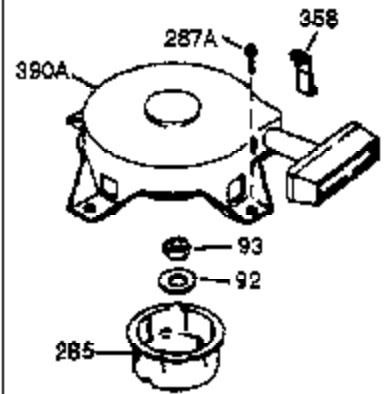

ILLUSTRATION SHOWS TYPICAL PARTS ONLY. ORDER BY PART NUMBER. PARTS NOT LISTED ARE SUPPLIED BY OEM.

VIEW 2 OF 2

Ref #	Part Number	Qty	Description
92	650815	1	Belleville Washer
93	650390	1	Flywheel Nut
230	34338	1	Air Cleaner Gasket
238	650806	2	Screw, 10-32 x 5/8"
240	450234	1	Air Cleaner Body
245	450236	1	Air Cleaner Filter
245B	450235	1	Air Cleaner Filter
248	33008	1	Air Cleaner Tube
250	33007	1	Air Cleaner Cover
261B	650854	1	Washer
285	590551	1	Starter Cup
326	450237	1	Plug
370C	35977	1	Instruction Decal