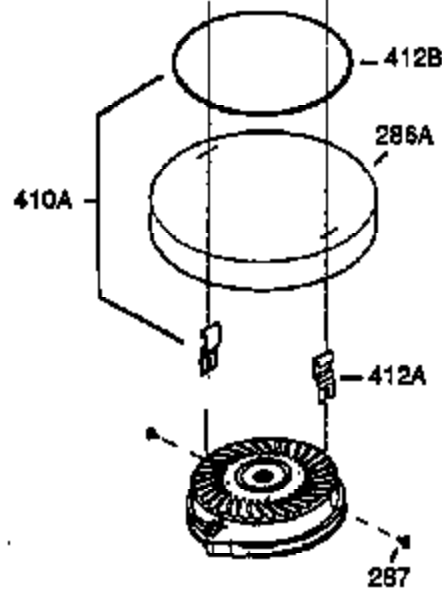

ILLUSTRATION SHOWS TYPICAL PARTS ONLY. ORDER BY PART NUMBER. PARTS NOT LISTED ARE SUPPLIED BY OEM.

VIEW 2 OF 2

Ref #	Part Number	Qty	Description
92	650815	1	Belleville Washer
93	650390	1	Flywheel Nut
230	34338	1	Air Cleaner Gasket
238	650806	2	Screw, 10-32 x 5/8"
240	450234	1	Air Cleaner Body
245	450236	1	Air Cleaner Filter
245B	450235	1	Air Cleaner Filter
248	33008	1	Air Cleaner Tube
250	33007	1	Air Cleaner Cover
261B	650854	1	Washer
285	590551	1	Starter Cup
326	450237	1	Plug
370C	35977	1	Instruction Decal