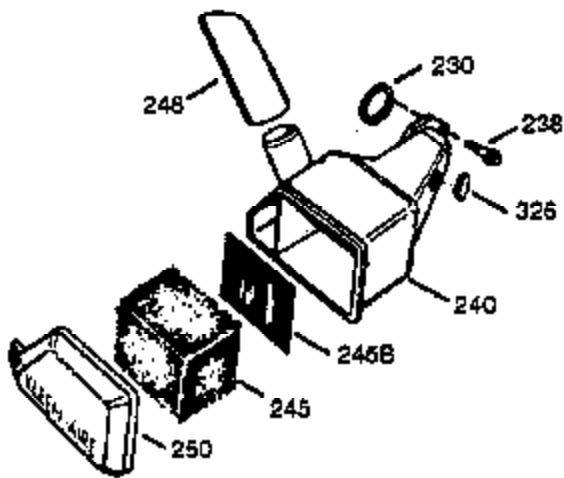

ILLUSTRATION SHOWS TYPICAL PARTS ONLY. ORDER BY PART NUMBER. PARTS NOT LISTED ARE SUPPLIED BY OEM.

VIEW 2 OF 2

Ref #	Part Number	Qty	Description
92	650815	1	Belleville Washer
93	650390	1	Flywheel Nut
230	34338	1	Air Cleaner Gasket
238	650806	2	Screw, 10-32 x 5/8"
240	450234	1	Air Cleaner Body
245	450236	1	Air Cleaner Filter
245B	450235	1	Air Cleaner Filter
248	33008	1	Air Cleaner Tube
250	33007	1	Air Cleaner Cover
261B	650854	1	Washer
285	590551	1	Starter Cup
326	450237	1	Plug
370C	35977	1	Instruction Decal