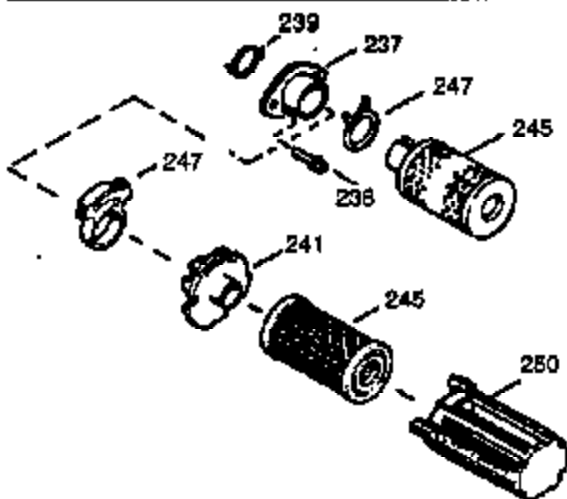

ILLUSTRATION SHOWS TYPICAL PARTS ONLY. ORDER BY PART NUMBER. PARTS NOT LISTED ARE SUPPLIED BY OEM.

VIEW 2 OF 2

Ref #	Part Number	Qty	Description
92	650815	1	Belleville Washer
93	650390	1	Flywheel Nut
230	34338	1	Air Cleaner Gasket
238	650806	2	Screw, 10-32 x 5/8"
240	450234	1	Air Cleaner Body
245	450236	1	Air Cleaner Filter
245B	450235	1	Air Cleaner Filter
248	33008	1	Air Cleaner Tube
250	33007	1	Air Cleaner Cover
261B	650854	1	Washer
285	590551	1	Starter Cup
326	450237	1	Plug
370C	35977	1	Instruction Decal