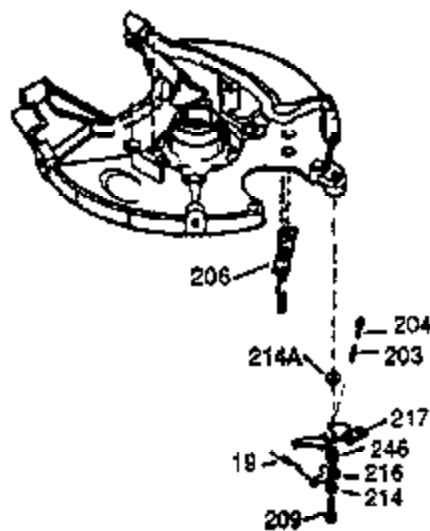

ILLUSTRATION SHOWS TYPICAL PARTS ONLY. ORDER BY PART NUMBER. PARTS NOT LISTED ARE SUPPLIED BY OEM.

VIEW 2 OF 2

Ref #	Part Number	Qty	Description
92	650815	1	Belleville Washer
93	650390	1	Flywheel Nut
230	34338	1	Air Cleaner Gasket
238	650806	2	Screw, 10-32 x 5/8"
240	450234	1	Air Cleaner Body
245	450236	1	Air Cleaner Filter
245B	450235	1	Air Cleaner Filter
248	33008	1	Air Cleaner Tube
250	33007	1	Air Cleaner Cover
261B	650854	1	Washer
285	590551	1	Starter Cup
326	450237	1	Plug
370C	35977	1	Instruction Decal