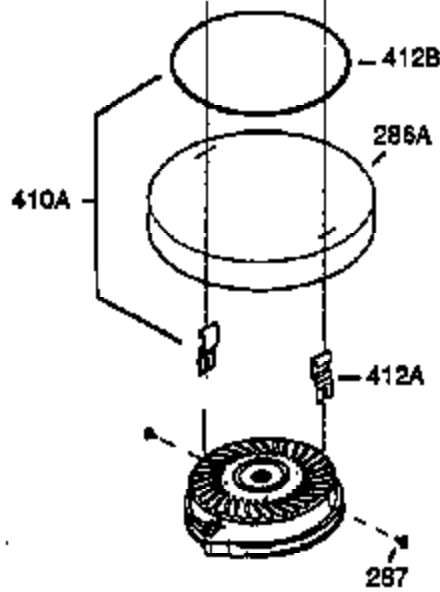

ILLUSTRATION SHOWS TYPICAL PARTS ONLY. ORDER BY PART NUMBER. PARTS NOT LISTED ARE SUPPLIED BY OEM.

VIEW 2 OF 2

Ref #	Part Number	Qty	Description
92	650815	1	Belleville Washer
93	650390	1	Flywheel Nut
230	34338	1	Air Cleaner Gasket
238	650806	2	Screw, 10-32 x 5/8"
240	450234	1	Air Cleaner Body
245B	450235	1	Air Cleaner Filter
245	450236	1	Air Cleaner Filter
248	33008	1	Air Cleaner Tube
250	33007	1	Air Cleaner Cover
261B	650854	1	Washer
285	590551	1	Starter Cup
326	450237	1	Plug
370K	36695	1	Starter Decal