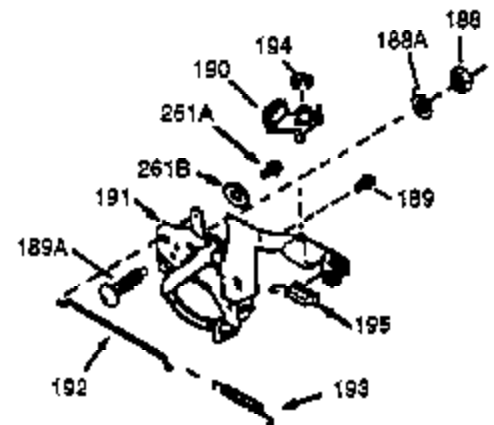

ILLUSTRATION SHOWS TYPICAL PARTS ONLY. ORDER BY PART NUMBER. PARTS NOT LISTED ARE SUPPLIED BY OEM.

VIEW 2 OF 2

Ref #	Part Number	Qty	Description
92	650815	1	Belleville Washer
93	650390	1	Flywheel Nut
230	34338	1	Air Cleaner Gasket
238	650806	2	Screw, 10-32 x 5/8"
240	450234	1	Air Cleaner Body
245B	450235	1	Air Cleaner Filter
245	450236	1	Air Cleaner Filter
248	33008	1	Air Cleaner Tube
250	33007	1	Air Cleaner Cover
261B	650854	1	Washer
285	590551	1	Starter Cup
326	450237	1	Plug
370K	36695	1	Starter Decal