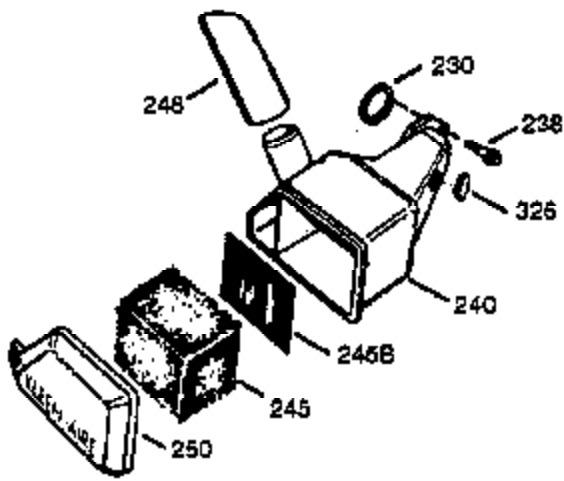

ILLUSTRATION SHOWS TYPICAL PARTS ONLY. ORDER BY PART NUMBER. PARTS NOT LISTED ARE SUPPLIED BY OEM.

VIEW 2 OF 2

Ref #	Part Number	Qty	Description
92	650815	1	Belleville Washer
93	650390	1	Flywheel Nut
230	34338	1	Air Cleaner Gasket
238	650806	2	Screw, 10-32 x 5/8"
240	450234	1	Air Cleaner Body
245B	450235	1	Air Cleaner Filter
245	450236	1	Air Cleaner Filter
248	33008	1	Air Cleaner Tube
250	33007	1	Air Cleaner Cover
261B	650854	1	Washer
285	590551	1	Starter Cup
326	450237	1	Plug
370K	36695	1	Starter Decal