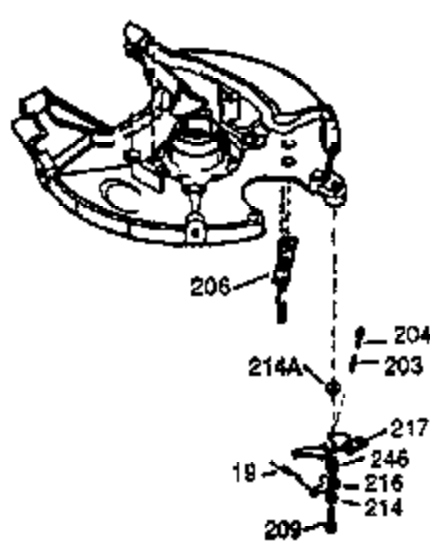

ILLUSTRATION SHOWS TYPICAL PARTS ONLY. ORDER BY PART NUMBER. PARTS NOT LISTED ARE SUPPLIED BY OEM.

VIEW 2 OF 2

Ref #	Part Number	Qty	Description
92	650815	1	Belleville Washer
93	650390	1	Flywheel Nut
230	34338	1	Air Cleaner Gasket
238	650806	2	Screw, 10-32 x 5/8"
240	450234	1	Air Cleaner Body
245B	450235	1	Air Cleaner Filter
245	450236	1	Air Cleaner Filter
248	33008	1	Air Cleaner Tube
250	33007	1	Air Cleaner Cover
261B	650854	1	Washer
285	590551	1	Starter Cup
326	450237	1	Plug
370K	36695	1	Starter Decal