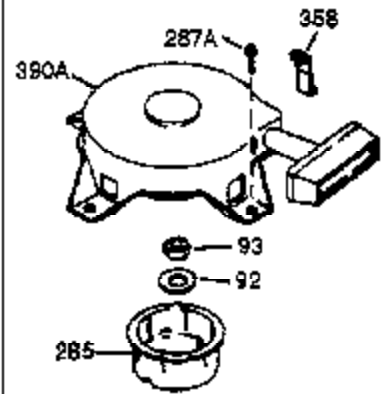

ILLUSTRATION SHOWS TYPICAL PARTS ONLY. ORDER BY PART NUMBER. PARTS NOT LISTED ARE SUPPLIED BY OEM.

VIEW 2 OF 2

Ref #	Part Number	Qty	Description
92	650815	1	Belleville Washer
93	650390	1	Flywheel Nut
230	34338	1	Air Cleaner Gasket
238	650806	2	Screw, 10-32 x 5/8"
240	450234	1	Air Cleaner Body
245B	450235	1	Air Cleaner Filter
245	450236	1	Air Cleaner Filter
248	33008	1	Air Cleaner Tube
250	33007	1	Air Cleaner Cover
261B	650854	1	Washer
285	590551	1	Starter Cup
326	450237	1	Plug
370K	36695	1	Starter Decal