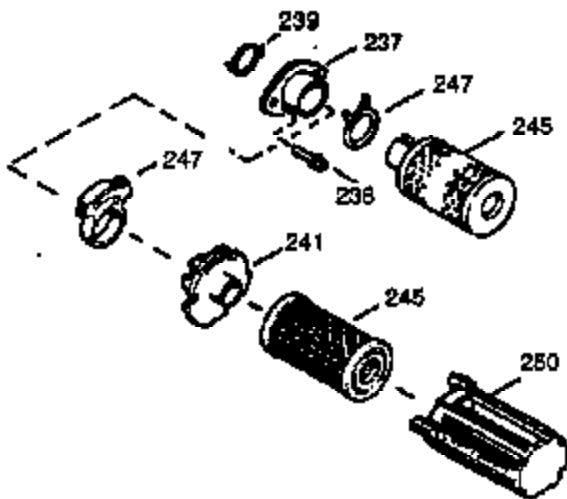

ILLUSTRATION SHOWS TYPICAL PARTS ONLY. ORDER BY PART NUMBER. PARTS NOT LISTED ARE SUPPLIED BY OEM.

VIEW 2 OF 2

Ref #	Part Number	Qty	Description
92	650815	1	Belleville Washer
93	650390	1	Flywheel Nut
230	34338	1	Air Cleaner Gasket
238	650806	2	Screw, 10-32 x 5/8"
240	450234	1	Air Cleaner Body
245B	450235	1	Air Cleaner Filter
245	450236	1	Air Cleaner Filter
248	33008	1	Air Cleaner Tube
250	33007	1	Air Cleaner Cover
261B	650854	1	Washer
285	590551	1	Starter Cup
326	450237	1	Plug
370K	36695	1	Starter Decal