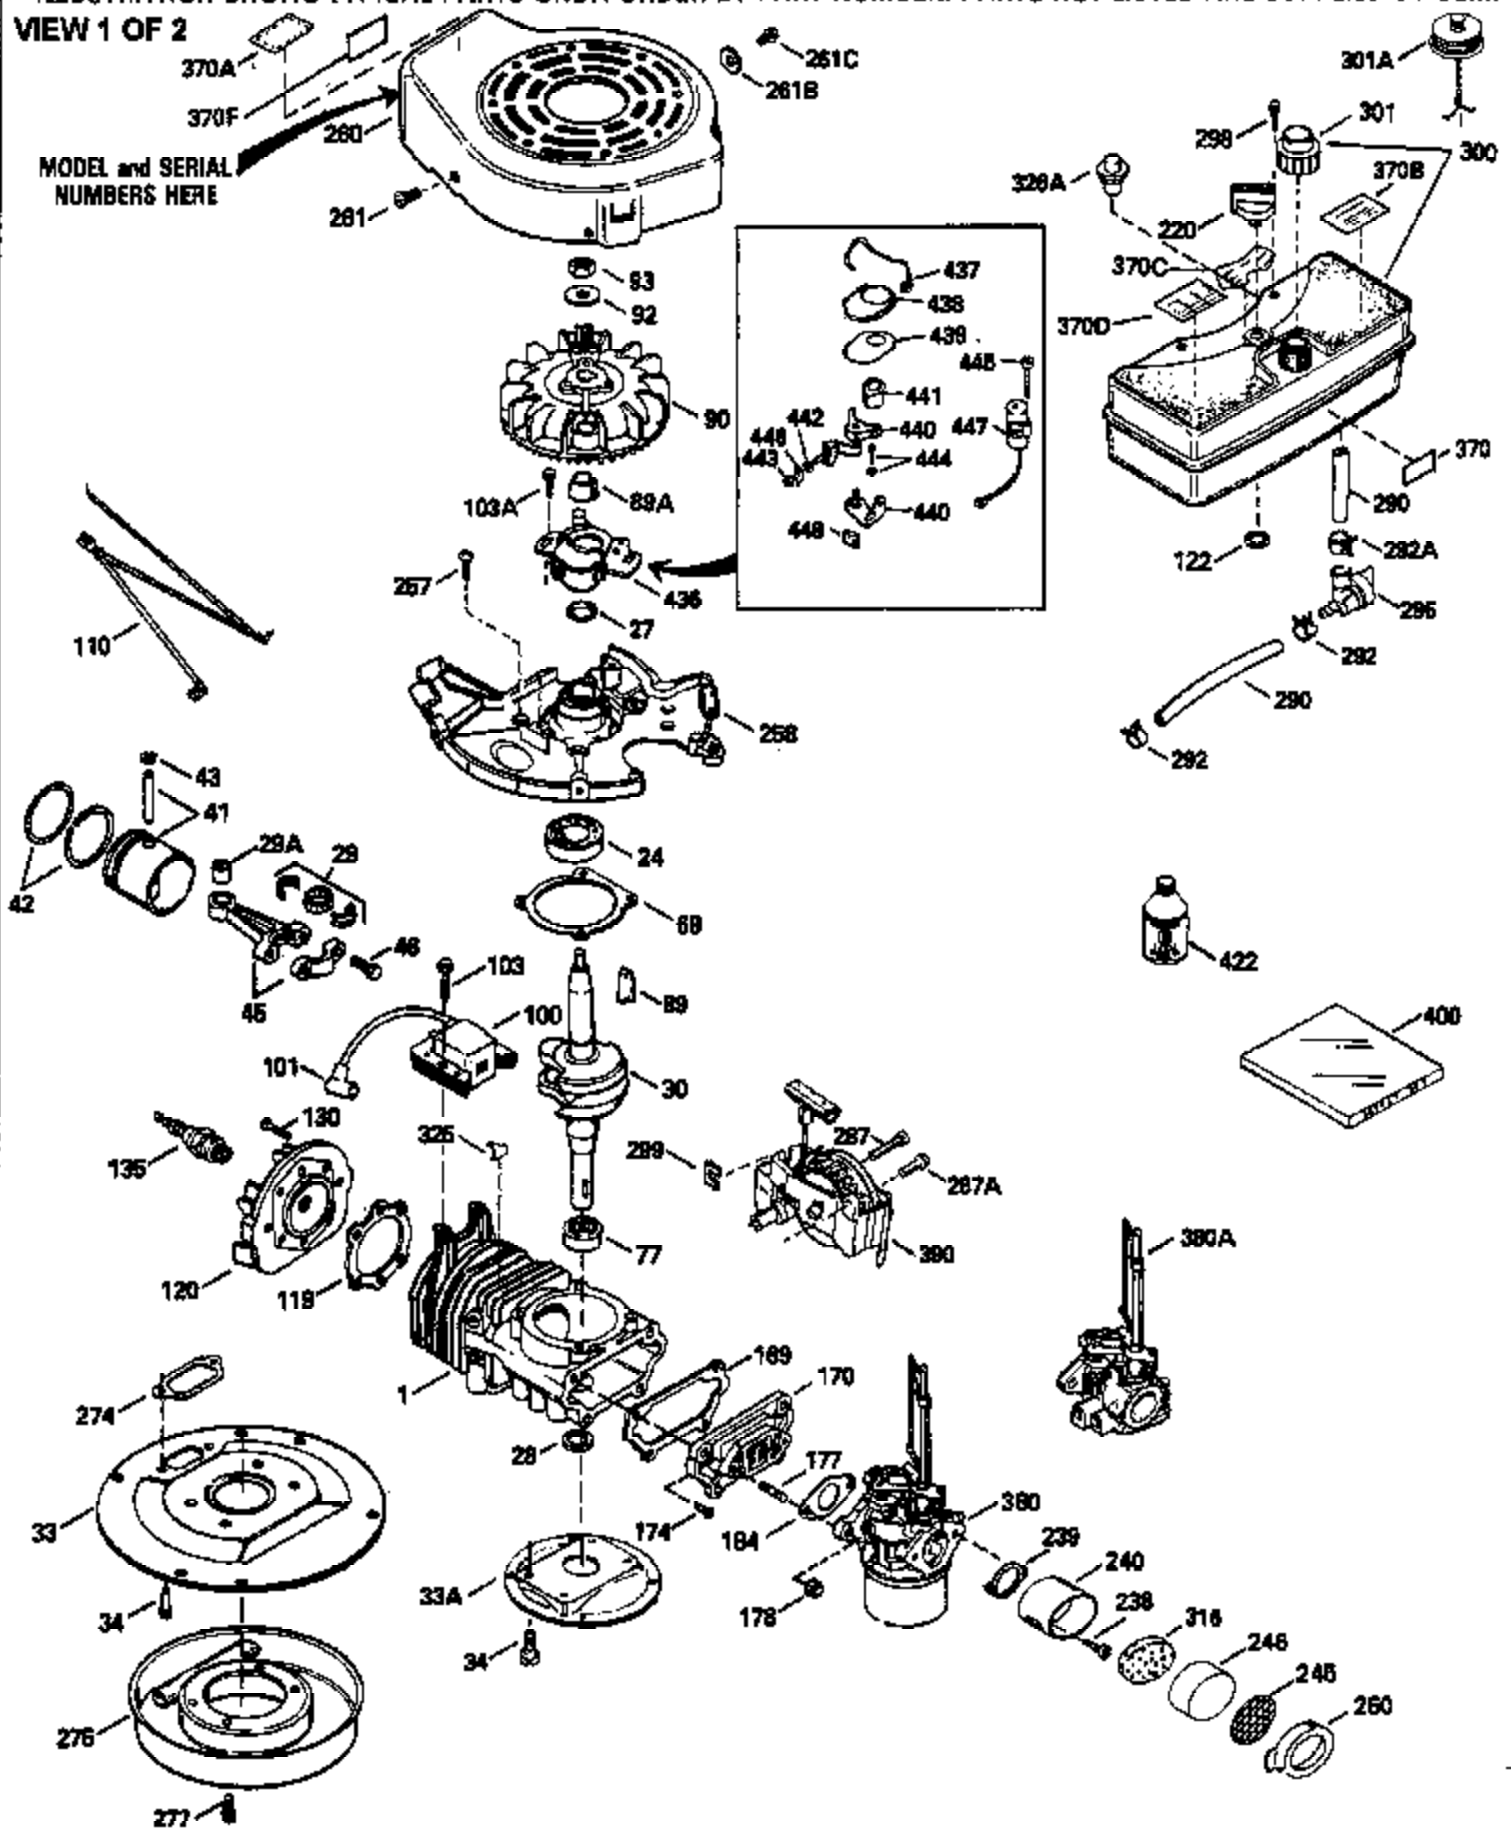

ILLUSTRATION SHOWS TYPICAL PARTS ONLY. ORDER BY PART NUMBER. PARTS NOT LISTED ARE SUPPLIED BY OEM.

VIEW 1 OF 2

MODEL and SERIAL
NUMBERS HERE

Ref #	Part Number	Qty	Description
	1		Cylinder (Order s/b if replacement is req.)
24	530110		Ball Bearing
27	510319		Oil Seal
28	28427		Oil Seal
29	530150		Needle Bearing & Liner Set (37 Needle s)
29A	530104A		Cartridge Bearing
30	290555		Crankshaft
30	330177		Adapter Plate (8" B.C.)
34	650797		Screw, 5/16-18 x 1/2"
41	310272A		Piston & Pin Ass'y. (.010" OS)
41	310283A		Piston & Pin Ass'y. (Std.)(Incl. 43)
42	310190		Ring Set (Std.)
42	310273		Ring Set (.010" OS)
43	310167		Piston Pin Retaining Ring
45	310235B		Connecting Rod Ass'y. (Incl. 29, 29A & 46)
46	650633		Connecting Rod Bolt
69	510292A		* Cylinder Cover Gasket
77	780097		Cartridge Bearing
89A	611032		Adapter Sleeve
90	611046A		Flywheel
92	650815		Belleville Washer
93	650390		Flywheel Nut
100	34443A		Solid State Ignition (Incl. 101)
100	730207		Magneto to Solid State Conversion Kit (Includes solid state module, solid state flywheel key, and instructions.)(Use as required on external ignition engines only.)
101	610118		Spark Plug Cover
103	650814		Screw, Torx T-15, 10-24 x 1"
110	611031		Ground Wire
119	510274A		* Cylinder Head Gasket
120	250240B		Cylinder Head
122	570641		Retaining Ring
130	650477		Screw, Torx T-30, 1/4-20 x 3/4"
135	33636		Resistor Spark Plug
169	510323A		* Cover Plate Gasket
170	470152A		Reed & Cover Plate (Incl. 178)
174	650579		Screw, Torx T-25, 10-24 x 1/2"
178	29752		Nut & Lock Washer, 1/4-28
184	510110A		* Carburetor Gasket
220	570640		Control Knob
257	650911		Screw, Torx T-30, 1/4-20 x 5/8"
258	350408		Blower Housing Base (Incl. 27)
260	350403		Blower Housing
261B	650854		Washer
261C	650773		Screw, 1/4-20 x 1/2"
261	650958		Screw, 1/4-20 x 7/16"
274	510314		Exhaust Gasket
275	390300		Muffler
277	650911		Screw, Torx T-30, 1/4-20 x 5/8"
287	30646		Screw, 1/4-20 x 1-3/8"
287A	650911		Screw, Torx T-30, 1/4-20 x 5/8"
290	34357		Fuel Line
292	26460		Fuel Line Clamp
298	650803		Screw, 10-32 x 7/8"
300	410241		Fuel Tank (Incl. 301)
301	410238		Fuel Cap
370B	550213		Warning Decal