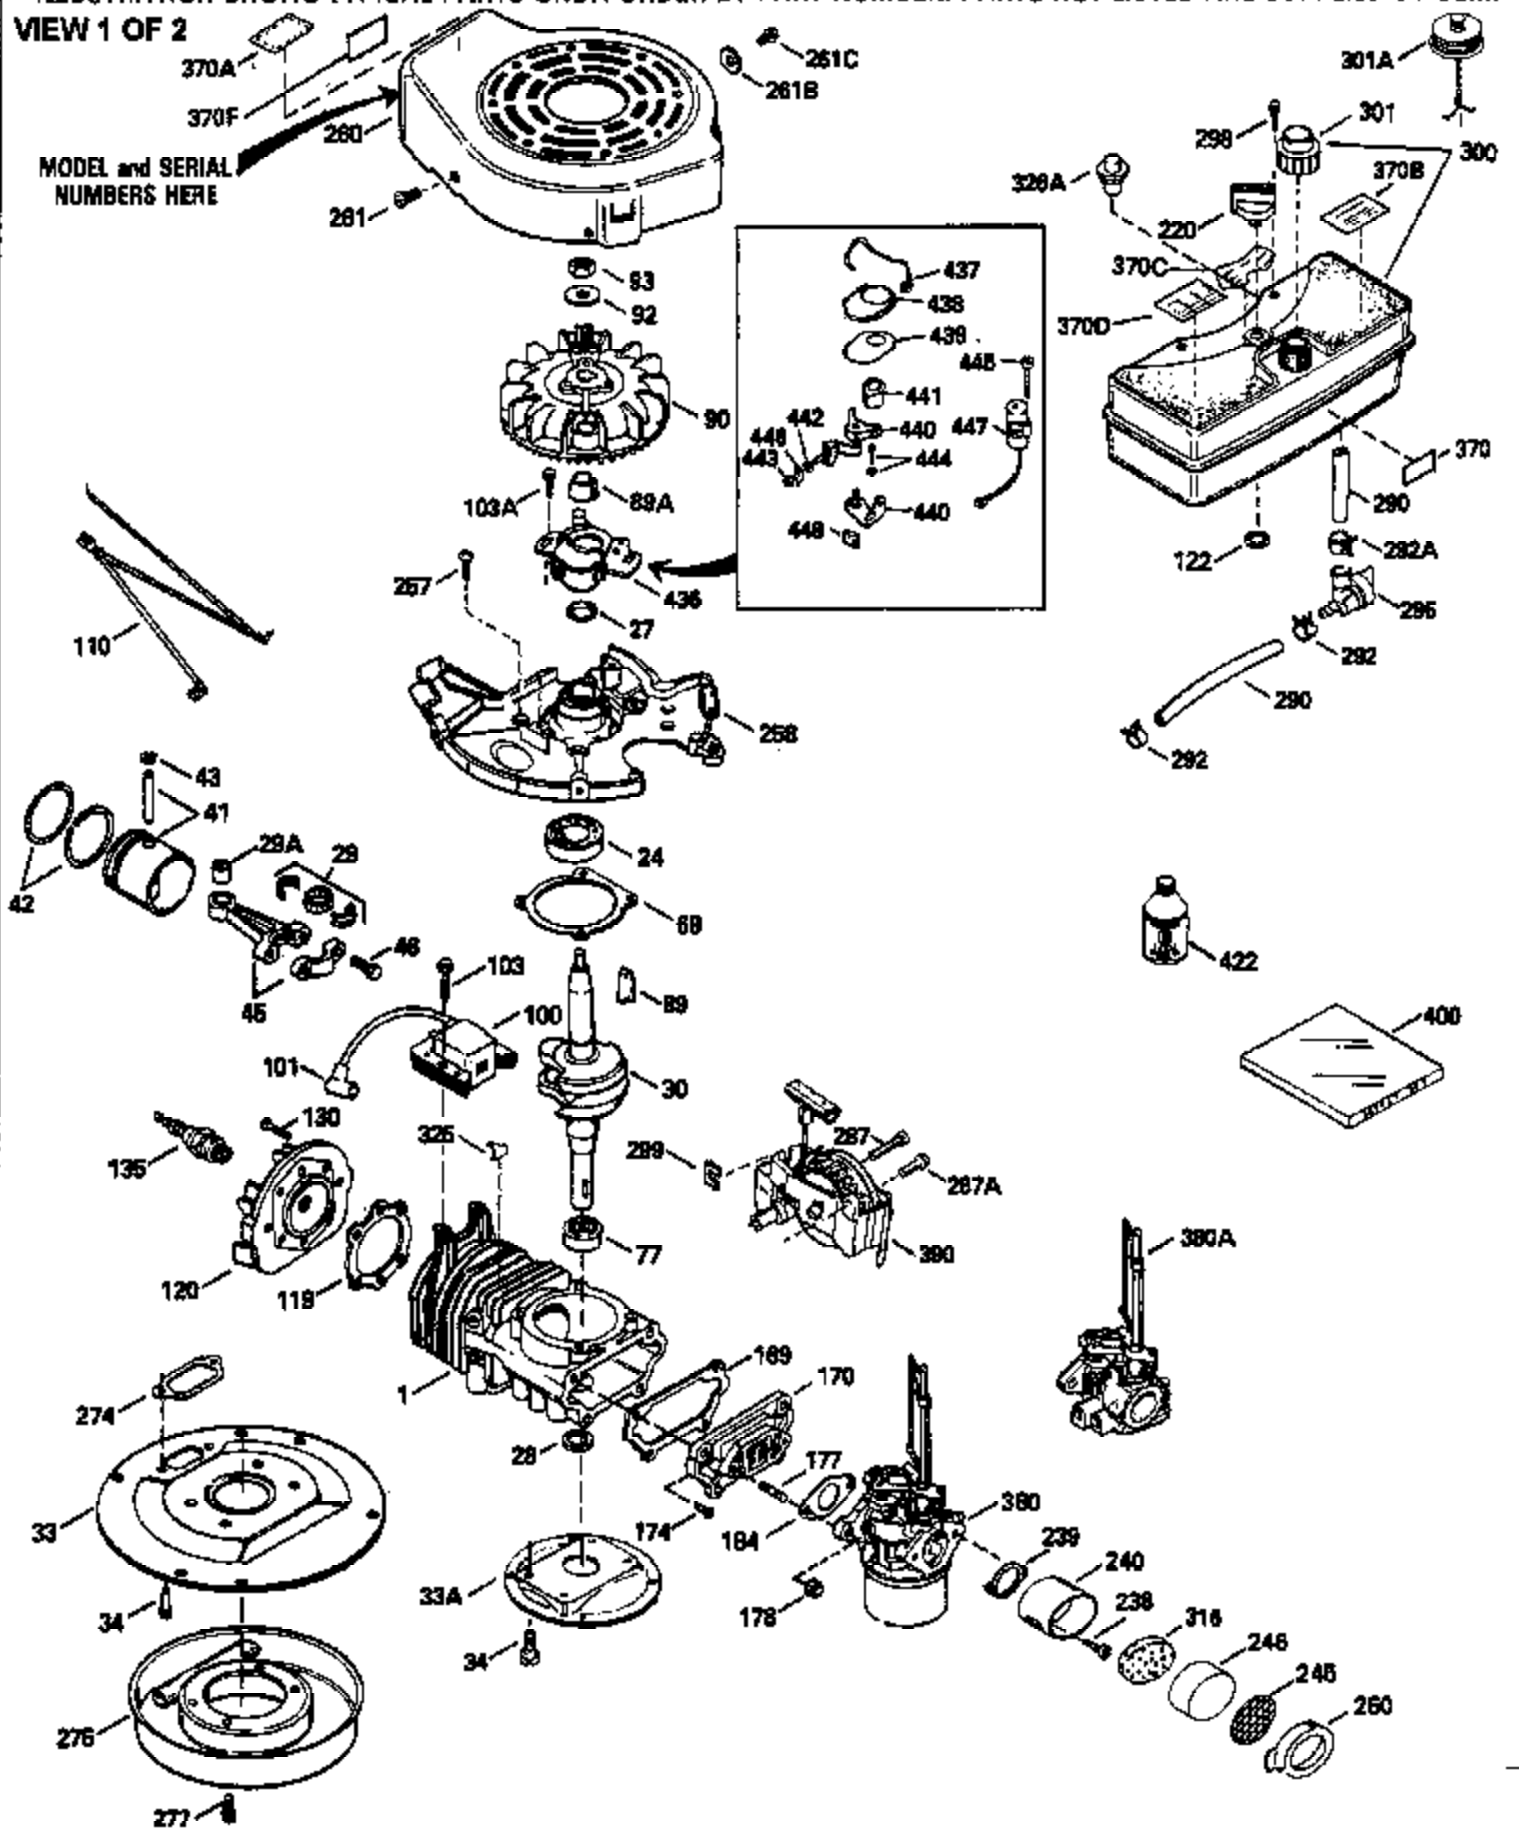

ILLUSTRATION SHOWS TYPICAL PARTS ONLY. ORDER BY PART NUMBER. PARTS NOT LISTED ARE SUPPLIED BY OEM.

VIEW 1 OF 2

MODEL and SERIAL
NUMBERS HERE

Ref #	Part Number	Qty	Description
	1		Cylinder (Order s/b if replacement is req.)
24	530110		Ball Bearing
27	510319		Oil Seal
28	28427		Oil Seal
29	530150		Needle Bearing & Liner Set (37 Needle s)
29A	530104A		Cartridge Bearing
30	290555		Crankshaft
30	330177		Adapter Plate (8" B.C.)
34	650797		Screw, 5/16-18 x 1/2"
41	310272A		Piston & Pin Ass'y. (.010" OS)
41	310283A		Piston & Pin Ass'y. (Std.)(Incl. 43)
42	310190		Ring Set (Std.)
42	310273		Ring Set (.010" OS)
43	310167		Piston Pin Retaining Ring
45	310235B		Connecting Rod Ass'y. (Incl. 29, 29A & 46)
46	650633		Connecting Rod Bolt
69	510292A		* Cylinder Cover Gasket
77	780097		Cartridge Bearing
89A	611032		Adapter Sleeve
90	611112		Flywheel
92	650815		Belleville Washer
93	650390		Flywheel Nut
100	34443A		Solid State Ignition (Incl. 101)
100	730207		Magneto to Solid State Conversion Kit (Includes solid state module, solid state flywheel key, and instructions.)(Use as required on external ignition engines only.)
101	610118		Spark Plug Cover
103	650814		Screw, Torx T-15, 10-24 x 1"
110	611061		Ground Wire
119	510274A		* Cylinder Head Gasket
120	250240B		Cylinder Head
130	650477		Screw, Torx T-30, 1/4-20 x 3/4"
135	33636		Resistor Spark Plug
169	510323A		* Cover Plate Gasket
170	470152A		Reed & Cover Plate (Incl. 178)
174	650579		Screw, Torx T-25, 10-24 x 1/2"
178	29752		Nut & Lock Washer, 1/4-28
184	510110A		* Carburetor Gasket
192	34966		Brake Control Link
257	650911		Screw, Torx T-30, 1/4-20 x 5/8"
258	350427		Blower Housing Base (Incl. 27)
260	350418		Blower Housing
261	650958		Screw, 114-20 x 7/16"
261B	650854		Washer
261C	650773		Screw, 1/4-20 x 1/2"
274	510314		Exhaust Gasket
275	390300		Muffler
277	650911		Screw, Torx T-30, 1/4-20 x 5/8"
290	29774		Fuel Line
292	26460		Fuel Line Clamp
295	35857		Fuel Shut-Off Valve
298	650803		Screw, 10-32 x 7/8"
300	410241		Fuel Tank (Incl. 301)
301A	410224		Fuel Cap
326A	570663		Fuel Tank Plug
370A	550223		Name Decal
370F	35977		Caution Decal