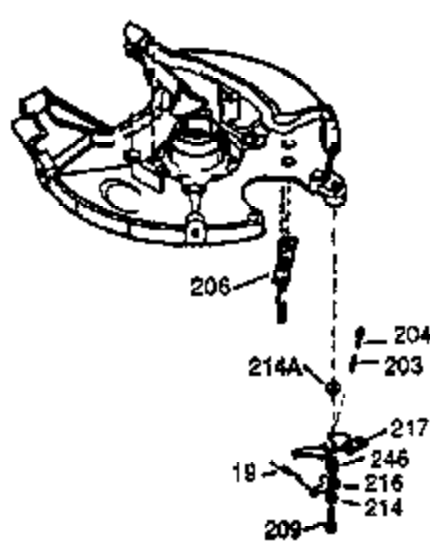

ILLUSTRATION SHOWS TYPICAL PARTS ONLY. ORDER BY PART NUMBER. PARTS NOT LISTED ARE SUPPLIED BY OEM.

VIEW 2 OF 2

Ref #	Part Number	Qty	Description
92	650815	1	Belleville Washer
93	650390	1	Flywheel Nut
189	650773	1	Screw, 1/4-20 x 1/2"
190	35831	1	Brake Lever
191	570671	1	S.E. Brake Bracket (Incl. 195)
192	34966	1	Brake Control Link
193	34965	1	Brake Spring
194	32309	1	Retaining Ring
195	610973	1	Terminal
230	34338	1	Air Cleaner Gasket
238	650806	2	Screw, 10-32 x 5/8"
240	450234	1	Air Cleaner Body
245	450236	1	Air Cleaner Filter
245B	450235	1	Air Cleaner Filter
248	33008	1	Air Cleaner Tube
250	33007	1	Air Cleaner Cover
261A	650853	1	Screw, 1/4-20 x 1/2"
261B	650854	1	Washer
285	590551	1	Starter Cup
326	450237	1	Plug
350	570682	1	Primer Ass'y.
351	570656	1	Primer Line
370C	35977	1	Instruction Decal