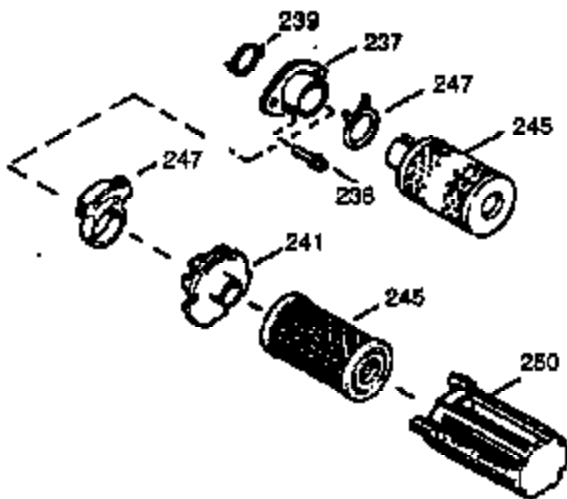

ILLUSTRATION SHOWS TYPICAL PARTS ONLY. ORDER BY PART NUMBER. PARTS NOT LISTED ARE SUPPLIED BY OEM.

VIEW 2 OF 2

Ref #	Part Number	Qty	Description
92	650815	1	Belleville Washer
93	650390	1	Flywheel Nut
189	650773	1	Screw, 1/4-20 x 1/2"
190	35831	1	Brake Lever
191	570671	1	S.E. Brake Bracket (Incl. 195)
192	34966	1	Brake Control Link
193	34965	1	Brake Spring
194	32309	1	Retaining Ring
195	610973	1	Terminal
230	34338	1	Air Cleaner Gasket
238	650806	2	Screw, 10-32 x 5/8"
240	450234	1	Air Cleaner Body
245	450236	1	Air Cleaner Filter
245B	450235	1	Air Cleaner Filter
248	33008	1	Air Cleaner Tube
250	33007	1	Air Cleaner Cover
261A	650853	1	Screw, 1/4-20 x 1/2"
261B	650854	1	Washer
285	590551	1	Starter Cup
326	450237	1	Plug
350	570682	1	Primer Ass'y.
351	570656	1	Primer Line
370C	35977	1	Instruction Decal