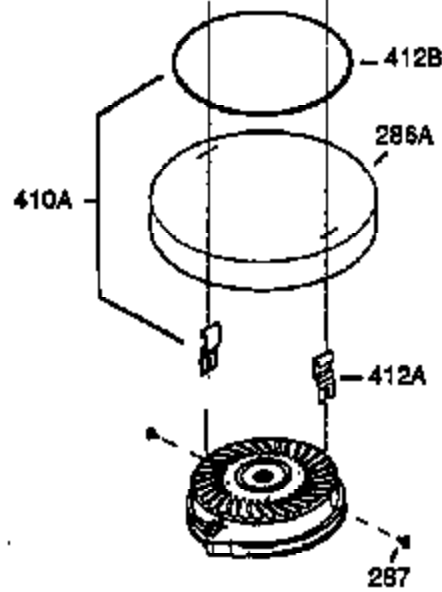

ILLUSTRATION SHOWS TYPICAL PARTS ONLY. ORDER BY PART NUMBER. PARTS NOT LISTED ARE SUPPLIED BY OEM.

VIEW 2 OF 2

Ref #	Part Number	Qty	Description
92	650815	1	Belleville Washer
93	650390	1	Flywheel Nut
189	650773	1	Screw, 1/4-20 x 1/2"
190	35831	1	Brake Lever
191	570671	1	S.E. Brake Bracket (Incl. 195)
192	34966	1	Brake Control Link
193	34965	1	Brake Spring
194	32309	1	Retaining Ring
195	610973	1	Terminal
230	34338	1	Air Cleaner Gasket
238	650806	2	Screw, 10-32 x 5/8"
240	450234	1	Air Cleaner Body
245	450236	1	Air Cleaner Filter
245B	450235	1	Air Cleaner Filter
248	33008	1	Air Cleaner Tube
250	33007	1	Air Cleaner Cover
261A	650853	1	Screw, 1/4-20 x 1/2"
261B	650854	1	Washer
285	590551	1	Starter Cup
326	450237	1	Plug
350	570682	1	Primer Ass'y.
351	570656	1	Primer Line
370C	35977	1	Instruction Decal