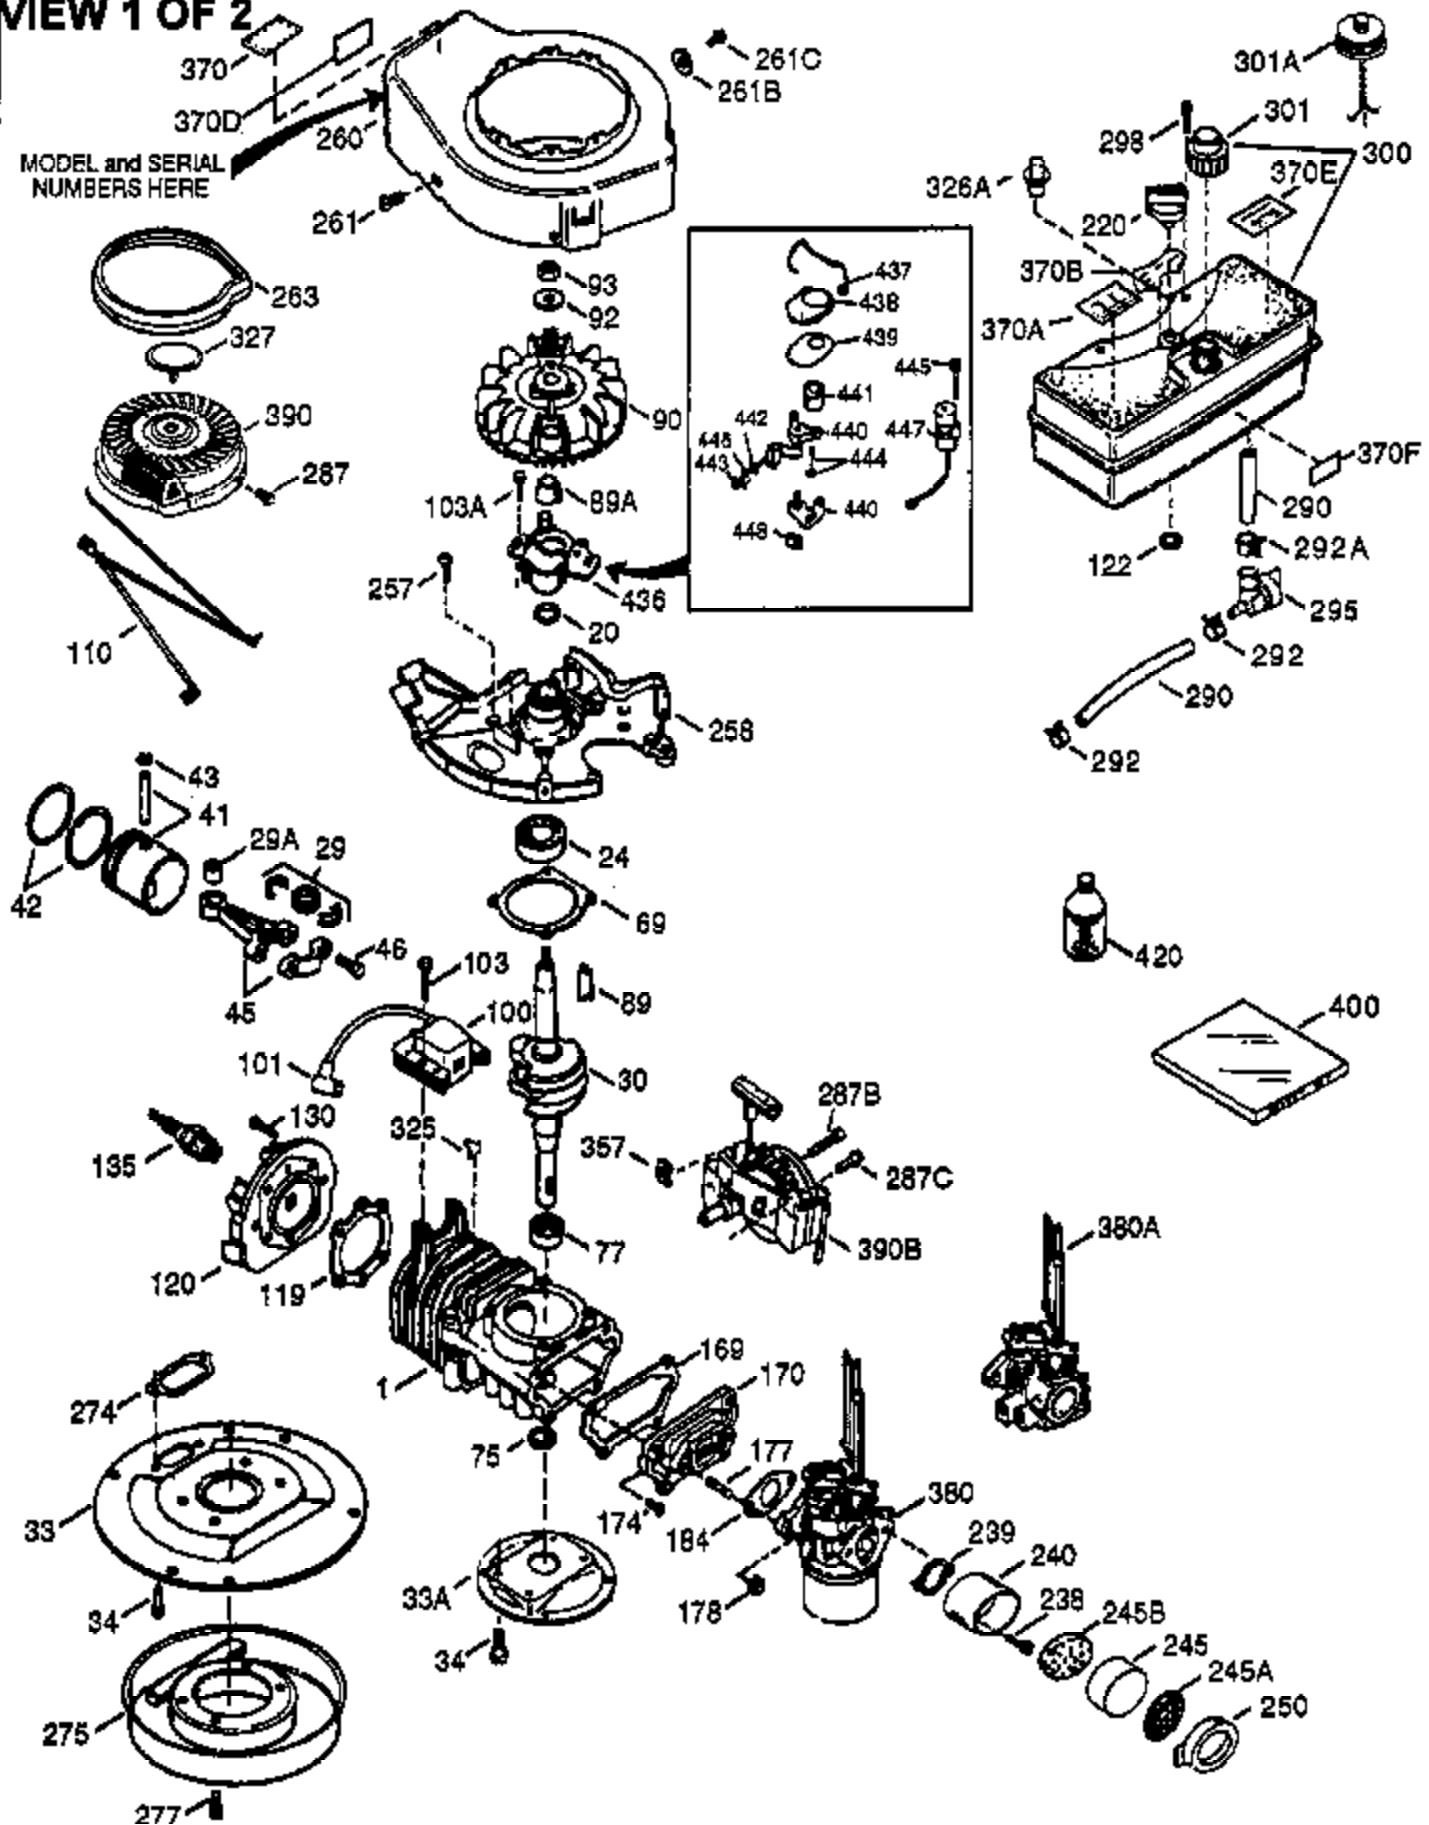

ILLUSTRATION SHOWS TYPICAL PARTS ONLY. ORDER BY PART NUMBER. PARTS NOT LISTED ARE SUPPLIED BY OEM.

VIEW 1 OF 2

MODEL and SERIAL
NUMBERS HERE