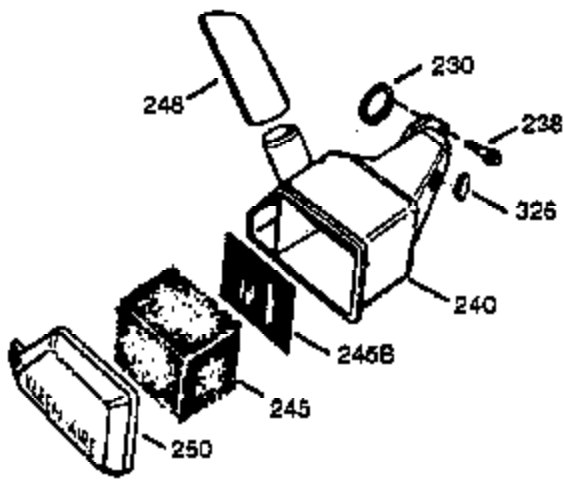

ILLUSTRATION SHOWS TYPICAL PARTS ONLY. ORDER BY PART NUMBER. PARTS NOT LISTED ARE SUPPLIED BY OEM.

VIEW 2 OF 2

Ref #	Part Number	Qty	Description
92	650815	1	Belleville Washer
93	650390	1	Flywheel Nut
189	650773	1	Screw, 1/4-20 x 1/2"
190	35831	1	Brake Lever
191	570671	1	S.E. Brake Bracket (Incl. 195)
192	34966	1	Brake Control Link
193	34965	1	Brake Spring
194	32309	1	Retaining Ring
195	610973	1	Terminal
230	34338	1	Air Cleaner Gasket
238	650806	2	Screw, 10-32 x 5/8"
240	450234	1	Air Cleaner Body
245	450236	1	Air Cleaner Filter
245B	450235	1	Air Cleaner Filter
248	33008	1	Air Cleaner Tube
250	33007	1	Air Cleaner Cover
261A	650853	1	Screw, 1/4-20 x 1/2"
261B	650854	1	Washer
285	590551	1	Starter Cup
326	450237	1	Plug
350	570682	1	Primer Ass'y.
351	570656	1	Primer Line
370C	35977	1	Instruction Decal