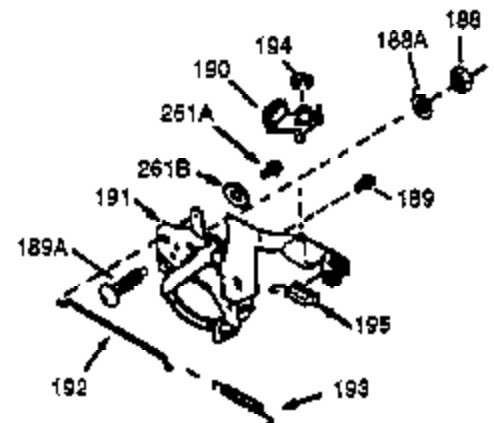

ILLUSTRATION SHOWS TYPICAL PARTS ONLY. ORDER BY PART NUMBER. PARTS NOT LISTED ARE SUPPLIED BY OEM.

VIEW 2 OF 2

Ref #	Part Number	Qty	Description
92	650815	1	Belleville Washer
93	650390	1	Flywheel Nut
189	650773	1	Screw, 1/4-20 x 1/2"
190	35831	1	Brake Lever
191	570671	1	S.E. Brake Bracket (Incl. 195)
192	34966	1	Brake Control Link
193	34965	1	Brake Spring
194	32309	1	Retaining Ring
195	610973	1	Terminal
230	34338	1	Air Cleaner Gasket
238	650806	2	Screw, 10-32 x 5/8"
240	450234	1	Air Cleaner Body
245	450236	1	Air Cleaner Filter
245B	450235	1	Air Cleaner Filter
248	33008	1	Air Cleaner Tube
250	33007	1	Air Cleaner Cover
261A	650853	1	Screw, 1/4-20 x 1/2"
261B	650854	1	Washer
285	590551	1	Starter Cup
326	450237	1	Plug
350	570682	1	Primer Ass'y.
351	570656	1	Primer Line
370C	35977	1	Instruction Decal