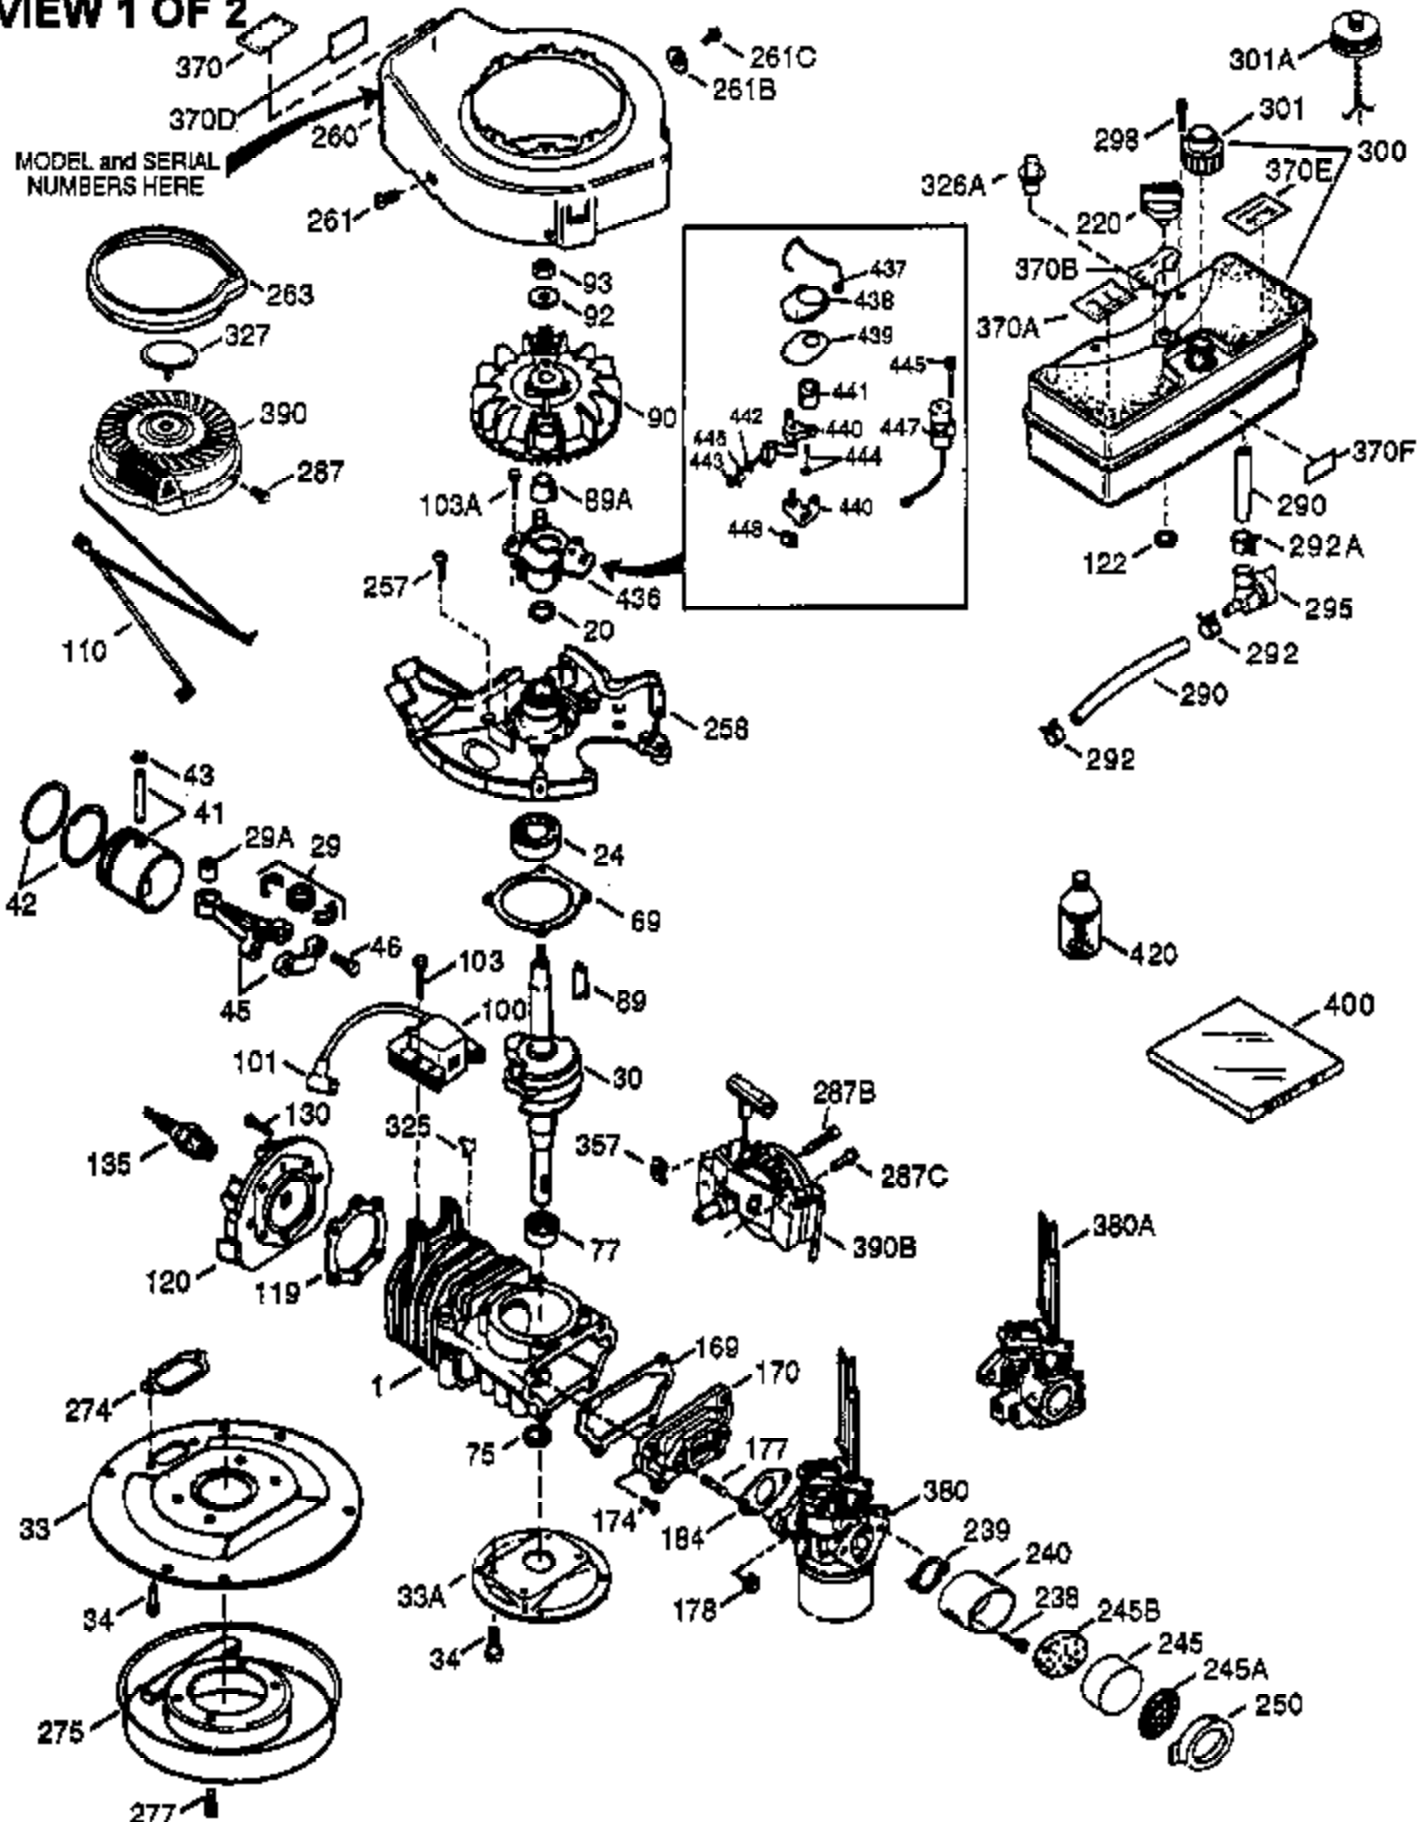

ILLUSTRATION SHOWS TYPICAL PARTS ONLY. ORDER BY PART NUMBER. PARTS NOT LISTED ARE SUPPLIED BY OEM.

VIEW 1 OF 2