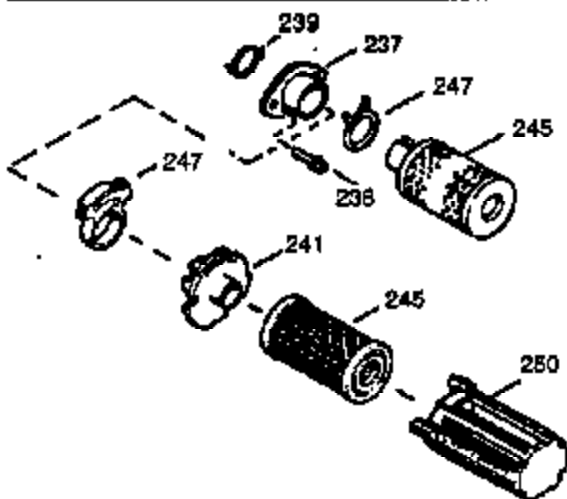

ILLUSTRATION SHOWS TYPICAL PARTS ONLY. ORDER BY PART NUMBER. PARTS NOT LISTED ARE SUPPLIED BY OEM.

VIEW 2 OF 2

Ref #	Part Number	Qty	Description
92	650815	1	Belleville Washer
93	650390	1	Flywheel Nut
189	650773	1	Screw, 1/4-20 x 1/2"
190	35831	1	Brake Lever
191	570671	1	S.E. Brake Bracket (Incl. 195)
192	34966	1	Brake Control Link
193	34965	1	Brake Spring
194	32309	1	Retaining Ring
195	610973	1	Terminal
230	34338	1	Air Cleaner Gasket
238	650806	2	Screw, 10-32 x 5/8"
240	450234	1	Air Cleaner Body
245	450236	1	Air Cleaner Filter
245B	450235	1	Air Cleaner Filter
248	33008	1	Air Cleaner Tube
250	33007	1	Air Cleaner Cover
261A	650853	1	Screw, 1/4-20 x 1/2"
261B	650854	1	Washer
285	590551	1	Starter Cup
286A	36403	1	Starter Air Cleaner
326	450237	1	Plug
350	570682	1	Primer Ass'y.
351	570656	1	Primer Line
370C	35977	1	Instruction Decal
412B	36404	1	Starter Air Cleaner Mounting Ring
412A	36405	1	Starter Air Cleaner Mounting Bracket