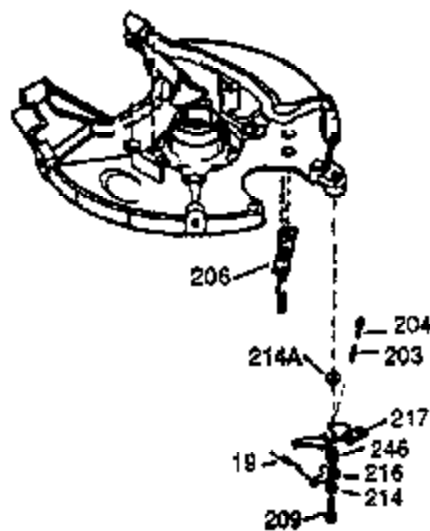

ILLUSTRATION SHOWS TYPICAL PARTS ONLY. ORDER BY PART NUMBER. PARTS NOT LISTED ARE SUPPLIED BY OEM.

VIEW 2 OF 2

Ref #	Part Number	Qty	Description
92	650815	1	Belleville Washer
93	650390	1	Flywheel Nut
189	650773	1	Screw, 1/4-20 x 1/2"
190	35831	1	Brake Lever
191	570671	1	S.E. Brake Bracket (Incl. 195)
192	34966	1	Brake Control Link
193	34965	1	Brake Spring
194	32309	1	Retaining Ring
195	610973	1	Terminal
230	34338	1	Air Cleaner Gasket
238	650806	2	Screw, 10-32 x 5/8"
240	450234	1	Air Cleaner Body
245	450236	1	Air Cleaner Filter
245B	450235	1	Air Cleaner Filter
248	33008	1	Air Cleaner Tube
250	33007	1	Air Cleaner Cover
261A	650853	1	Screw, 1/4-20 x 1/2"
261B	650854	1	Washer
285	590551	1	Starter Cup
286A	36403	1	Starter Air Cleaner
326	450237	1	Plug
350	570682	1	Primer Ass'y.
351	570656	1	Primer Line
370C	35977	1	Instruction Decal
412B	36404	1	Starter Air Cleaner Mounting Ring
412A	36405	1	Starter Air Cleaner Mounting Bracket