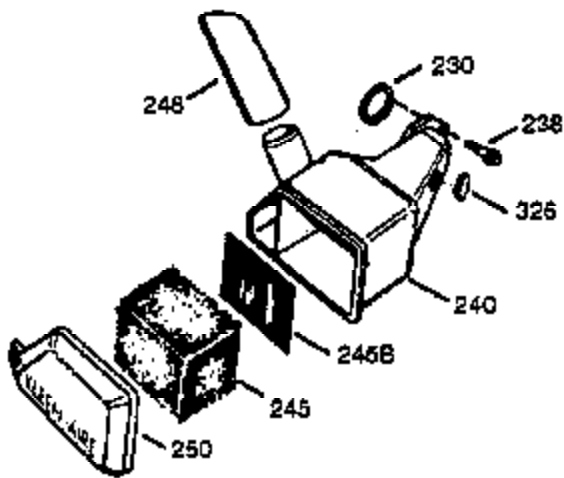

ILLUSTRATION SHOWS TYPICAL PARTS ONLY. ORDER BY PART NUMBER. PARTS NOT LISTED ARE SUPPLIED BY OEM.

VIEW 2 OF 2

Ref #	Part Number	Qty	Description
92	650815	1	Belleville Washer
93	650390	1	Flywheel Nut
189	650773	1	Screw, 1/4-20 x 1/2"
190	35831	1	Brake Lever
191	570671	1	S.E. Brake Bracket (Incl. 195)
192	34966	1	Brake Control Link
193	34965	1	Brake Spring
194	32309	1	Retaining Ring
195	610973	1	Terminal
230	34338	1	Air Cleaner Gasket
238	650806	2	Screw, 10-32 x 5/8"
240	450234	1	Air Cleaner Body
245	450236	1	Air Cleaner Filter
245B	450235	1	Air Cleaner Filter
248	33008	1	Air Cleaner Tube
250	33007	1	Air Cleaner Cover
261A	650853	1	Screw, 1/4-20 x 1/2"
261B	650854	1	Washer
285	590551	1	Starter Cup
286A	36403	1	Starter Air Cleaner
326	450237	1	Plug
350	570682	1	Primer Ass'y.
351	570656	1	Primer Line
370C	35977	1	Instruction Decal
412B	36404	1	Starter Air Cleaner Mounting Ring
412A	36405	1	Starter Air Cleaner Mounting Bracket