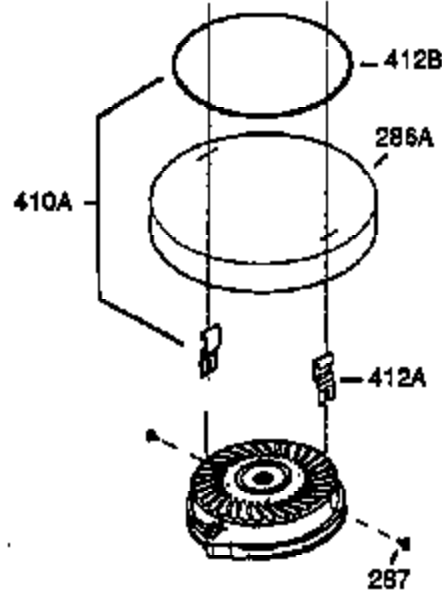

ILLUSTRATION SHOWS TYPICAL PARTS ONLY. ORDER BY PART NUMBER. PARTS NOT LISTED ARE SUPPLIED BY OEM.

VIEW 2 OF 2

Ref #	Part Number	Qty	Description
92	650815	1	Belleville Washer
93	650390	1	Flywheel Nut
189	650773	1	Screw, 1/4-20 x 1/2"
190	35831	1	Brake Lever
191	570671	1	S.E. Brake Bracket (Incl. 195)
192	34966	1	Brake Control Link
193	34965	1	Brake Spring
194	32309	1	Retaining Ring
195	610973	1	Terminal
230	34338	1	Air Cleaner Gasket
238	650806	2	Screw, 10-32 x 5/8"
240	450234	1	Air Cleaner Body
245	450236	1	Air Cleaner Filter
245B	450235	1	Air Cleaner Filter
248	33008	1	Air Cleaner Tube
250	33007	1	Air Cleaner Cover
261A	650853	1	Screw, 1/4-20 x 1/2"
261B	650854	1	Washer
285	590551	1	Starter Cup
286A	36403	1	Starter Air Cleaner
326	450237	1	Plug
350	570682	1	Primer Ass'y.
351	570656	1	Primer Line
370C	35977	1	Instruction Decal
412B	36404	1	Starter Air Cleaner Mounting Ring
412A	36405	1	Starter Air Cleaner Mounting Bracket