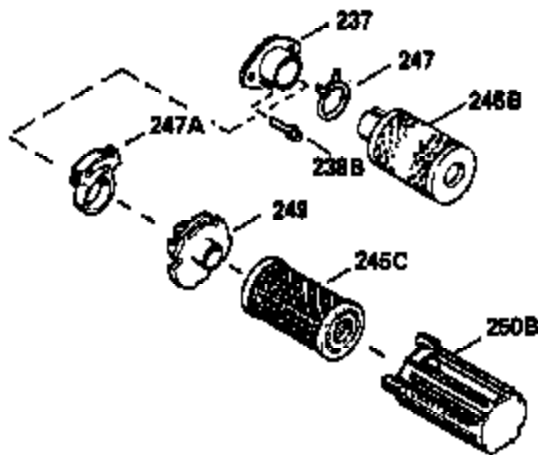

ILLUSTRATION SHOWS TYPICAL PARTS ONLY. ORDER BY PART NUMBER. PARTS NOT LISTED ARE SUPPLIED BY OEM.

VIEW 2 OF 2

Ref #	Part Number	Qty	Description
	92 650815		Belleville Washer
	93 650390		Flywheel Nut
189A	650911		Screw, Torx T-30, 1/4-20 x 5/8" (As r eq.)
261B	650854		Washer
274A	510257		Exhaust Gasket
275A	390310		Muffler
276	390311		Support Plate
276A	390312		Locking Plate
277A	650488		Screw, 1/4-20 x 1-1/4"
285	590551		Starter Cup
287B			Rivet (Can be purchased locally)
390A	590557		Rewind Starter (Refer to Division 5, Section C, page 25 or Fiche 23B, Grid G-11 for breakdown)