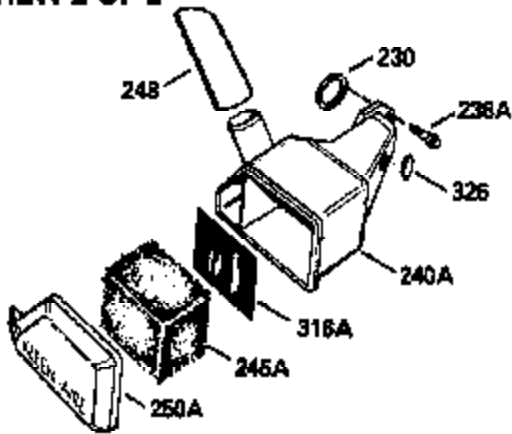

ILLUSTRATION SHOWS TYPICAL PARTS ONLY. ORDER BY PART NUMBER. PARTS NOT LISTED ARE SUPPLIED BY OEM.

VIEW 2 OF 2

Ref #	Part Number	Qty	Description
	92 650815		Belleville Washer
	93 650390		Flywheel Nut
189A	650911		Screw, Torx T-30, 1/4-20 x 5/8" (As r eq.)
261B	650854		Washer
274A	510257		Exhaust Gasket
275A	390310		Muffler
276	390311		Support Plate
276A	390312		Locking Plate
277A	650488		Screw, 1/4-20 x 1-1/4"
285	590551		Starter Cup
287B			Rivet (Can be purchased locally)
390A	590557		Rewind Starter (Refer to Division 5, Section C, page 25 or Fiche 23B, Grid G-11 for breakdown)