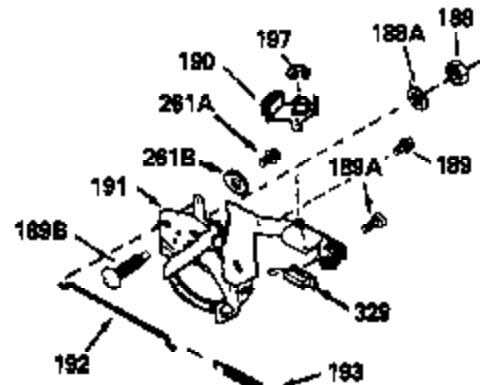

ILLUSTRATION SHOWS TYPICAL PARTS ONLY. ORDER BY PART NUMBER. PARTS NOT LISTED ARE SUPPLIED BY OEM.

VIEW 2 OF 2

Ref #	Part Number	Qty	Description
	92 650815		Belleville Washer
	93 650390		Flywheel Nut
189A	650911		Screw, Torx T-30, 1/4-20 x 5/8" (As r eq.)
261B	650854		Washer
274A	510257		Exhaust Gasket
275A	390310		Muffler
276	390311		Support Plate
276A	390312		Locking Plate
277A	650488		Screw, 1/4-20 x 1-1/4"
285	590551		Starter Cup
287B			Rivet (Can be purchased locally)
390A	590557		Rewind Starter (Refer to Division 5, Section C, page 25 or Fiche 23B, Grid G-11 for breakdown)