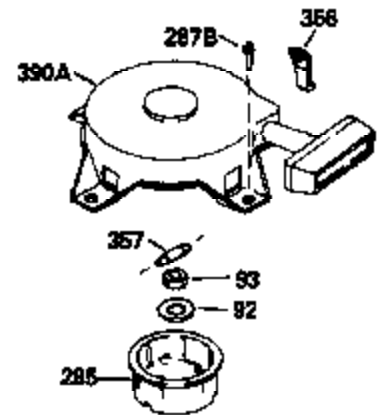

ILLUSTRATION SHOWS TYPICAL PARTS ONLY. ORDER BY PART NUMBER. PARTS NOT LISTED ARE SUPPLIED BY OEM.

VIEW 2 OF 2

Ref #	Part Number	Qty	Description
	92 650815		Belleville Washer
	93 650390		Flywheel Nut
189A	650911		Screw, Torx T-30, 1/4-20 x 5/8" (As r eq.)
261B	650854		Washer
274A	510257		Exhaust Gasket
275A	390310		Muffler
276	390311		Support Plate
276A	390312		Locking Plate
277A	650488		Screw, 1/4-20 x 1-1/4"
285	590551		Starter Cup
287B			Rivet (Can be purchased locally)
390A	590557		Rewind Starter (Refer to Division 5, Section C, page 25 or Fiche 23B, Grid G-11 for breakdown)