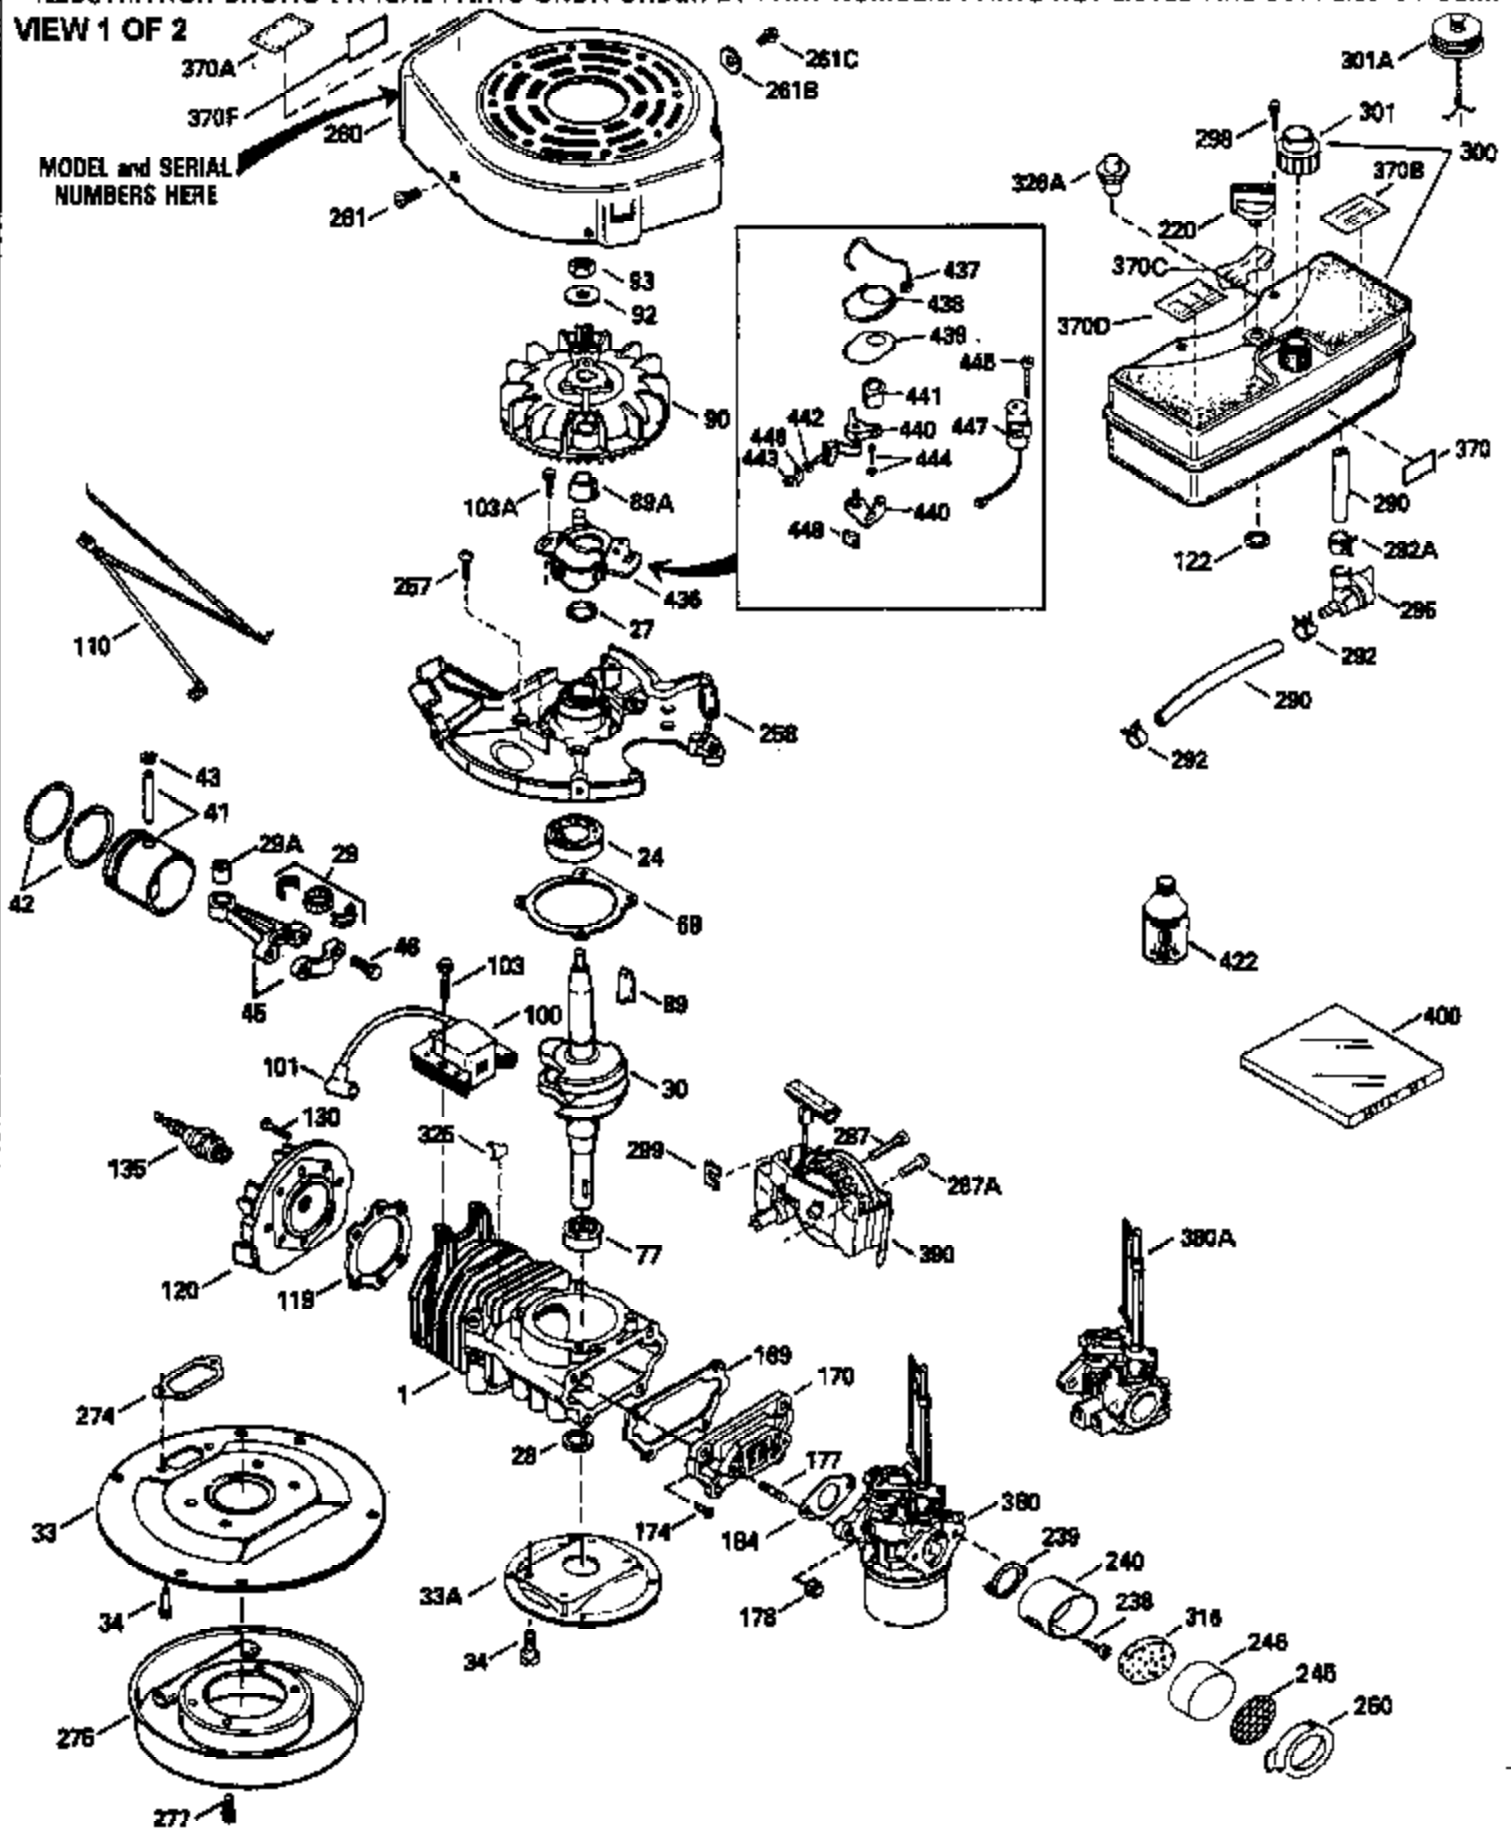

ILLUSTRATION SHOWS TYPICAL PARTS ONLY. ORDER BY PART NUMBER. PARTS NOT LISTED ARE SUPPLIED BY OEM.

VIEW 1 OF 2

MODEL and SERIAL
NUMBERS HERE

Ref #	Part Number	Qty	Description
	1		Cylinder (Order s/b if replacement is req.)
24	530110		Ball Bearing
27	510319		Oil Seal
28	28427		Oil Seal
29A	530104A		Cartridge Bearing
29	530150		Needle Bearing & Liner Set (37 Needle s)
30	290548		Crankshaft
34	650797		Screw, 5/16-18 x 1/2"
41	310283A		Piston & Pin Ass'y. (Std.)(Incl. 43)
41	310272A		Piston & Pin Ass'y. (.010" OS)
42	310190		Ring Set (Std.)
42	310273		Ring Set (.010" OS)
43	310167		Piston Pin Retaining Ring
45	310235B		Connecting Rod Ass'y. (Incl. 29, 29A & 46)
46	650633		Connecting Rod Bolt
69	510292A		* Cylinder Cover Gasket
77	780097		Cartridge Bearing
89A	611032		Adapter Sleeve
90	611112		Flywheel
92	650815		Belleville Washer
93	650390		Flywheel Nut
100	34443A		Solid State Ignition (Incl. 101)
100	730207		Magneto to Solid State Conversion Kit (Includes solid state module, solid state flywheel key, and instructions.)(Use as required on external ignition engines only.)
101	610118		Spark Plug Cover
103	650814		Screw, Torx T-15, 10-24 x 1"
110	611071		Ground Wire
119	510274A		* Cylinder Head Gasket
120	250240B		Cylinder Head
122	570641		Retaining Ring
130	650477		Screw, Torx T-30, 1/4-20 x 3/4"
135	33636		Resistor Spark Plug
169	510323A		* Cover Plate Gasket
170	470152A		Reed & Cover Plate (Incl. 178)
174	650579		Screw, Torx T-25, 10-24 x 1/2"
178	29752		Nut & Lock Washer, 1/4-28
184	510110A		* Carburetor Gasket
220	570640		Control Knob
239	35815		Air Cleaner Gasket
257	650911		Screw, Torx T-30, 1/4-20 x 5/8"
258	350409		Blower Housing Base (Incl. 27)
260	350410		Blower Housing
261	650958		Screw, 114-20 x 7/16"
261B	650854		Washer
261C	650773		Screw, 1/4-20 x 1/2"
290	29774		Fuel Line
292	26460		Fuel Line Clamp
295	35857		Fuel Shut-Off Valve
298	650803		Screw, 10-32 x 7/8"
300	410241		Fuel Tank (Incl. 301)
301A	410224		Fuel Cap
325	611034		Wire Clip
370A	550223		Name Decal
370F	35977		Caution Decal
370D	550212		Fuel Mix Decal
370C	550242		Choke-Run Decal