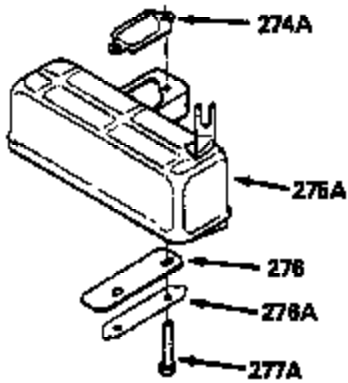

ILLUSTRATION SHOWS TYPICAL PARTS ONLY. ORDER BY PART NUMBER. PARTS NOT LISTED ARE SUPPLIED BY OEM.

VIEW 2 OF 2

Ref #	Part Number	Qty	Description
	92 650815		Belleville Washer
	93 650390		Flywheel Nut
189A	650911		Screw, Torx T-30, 1/4-20 x 5/8" (As r eq.)
261B	650854		Washer
274A	510257		Exhaust Gasket
275A	390310		Muffler
276	390311		Support Plate
276A	390312		Locking Plate
277A	650488		Screw, 1/4-20 x 1-1/4"
285	590551		Starter Cup
287B			Rivet (Can be purchased locally)
390A	590557		Rewind Starter (Refer to Division 5, Section C, page 25 or Fiche 23B, Grid G-11 for breakdown)