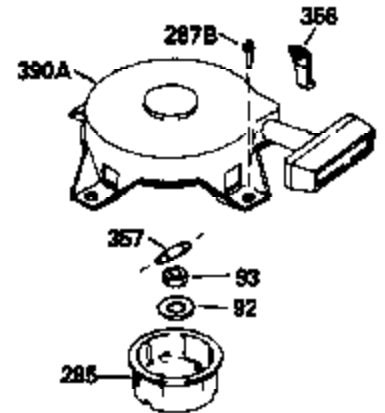

Ref #	Part Number	Qty	Description
370B	550213		Warning Decal
380	632364		Carburetor (Incl. 184) (Refer to Division 5, Section A, page A1-42 or Fiche 23B, Grid F-13 for breakdown)
400	510295A		* Gasket Set (Incl. items marked *)
422	730227A		2-Cycle Oil (8 oz.)

ILLUSTRATION SHOWS TYPICAL PARTS ONLY. ORDER BY PART NUMBER. PARTS NOT LISTED ARE SUPPLIED BY OEM.

VIEW 2 OF 2