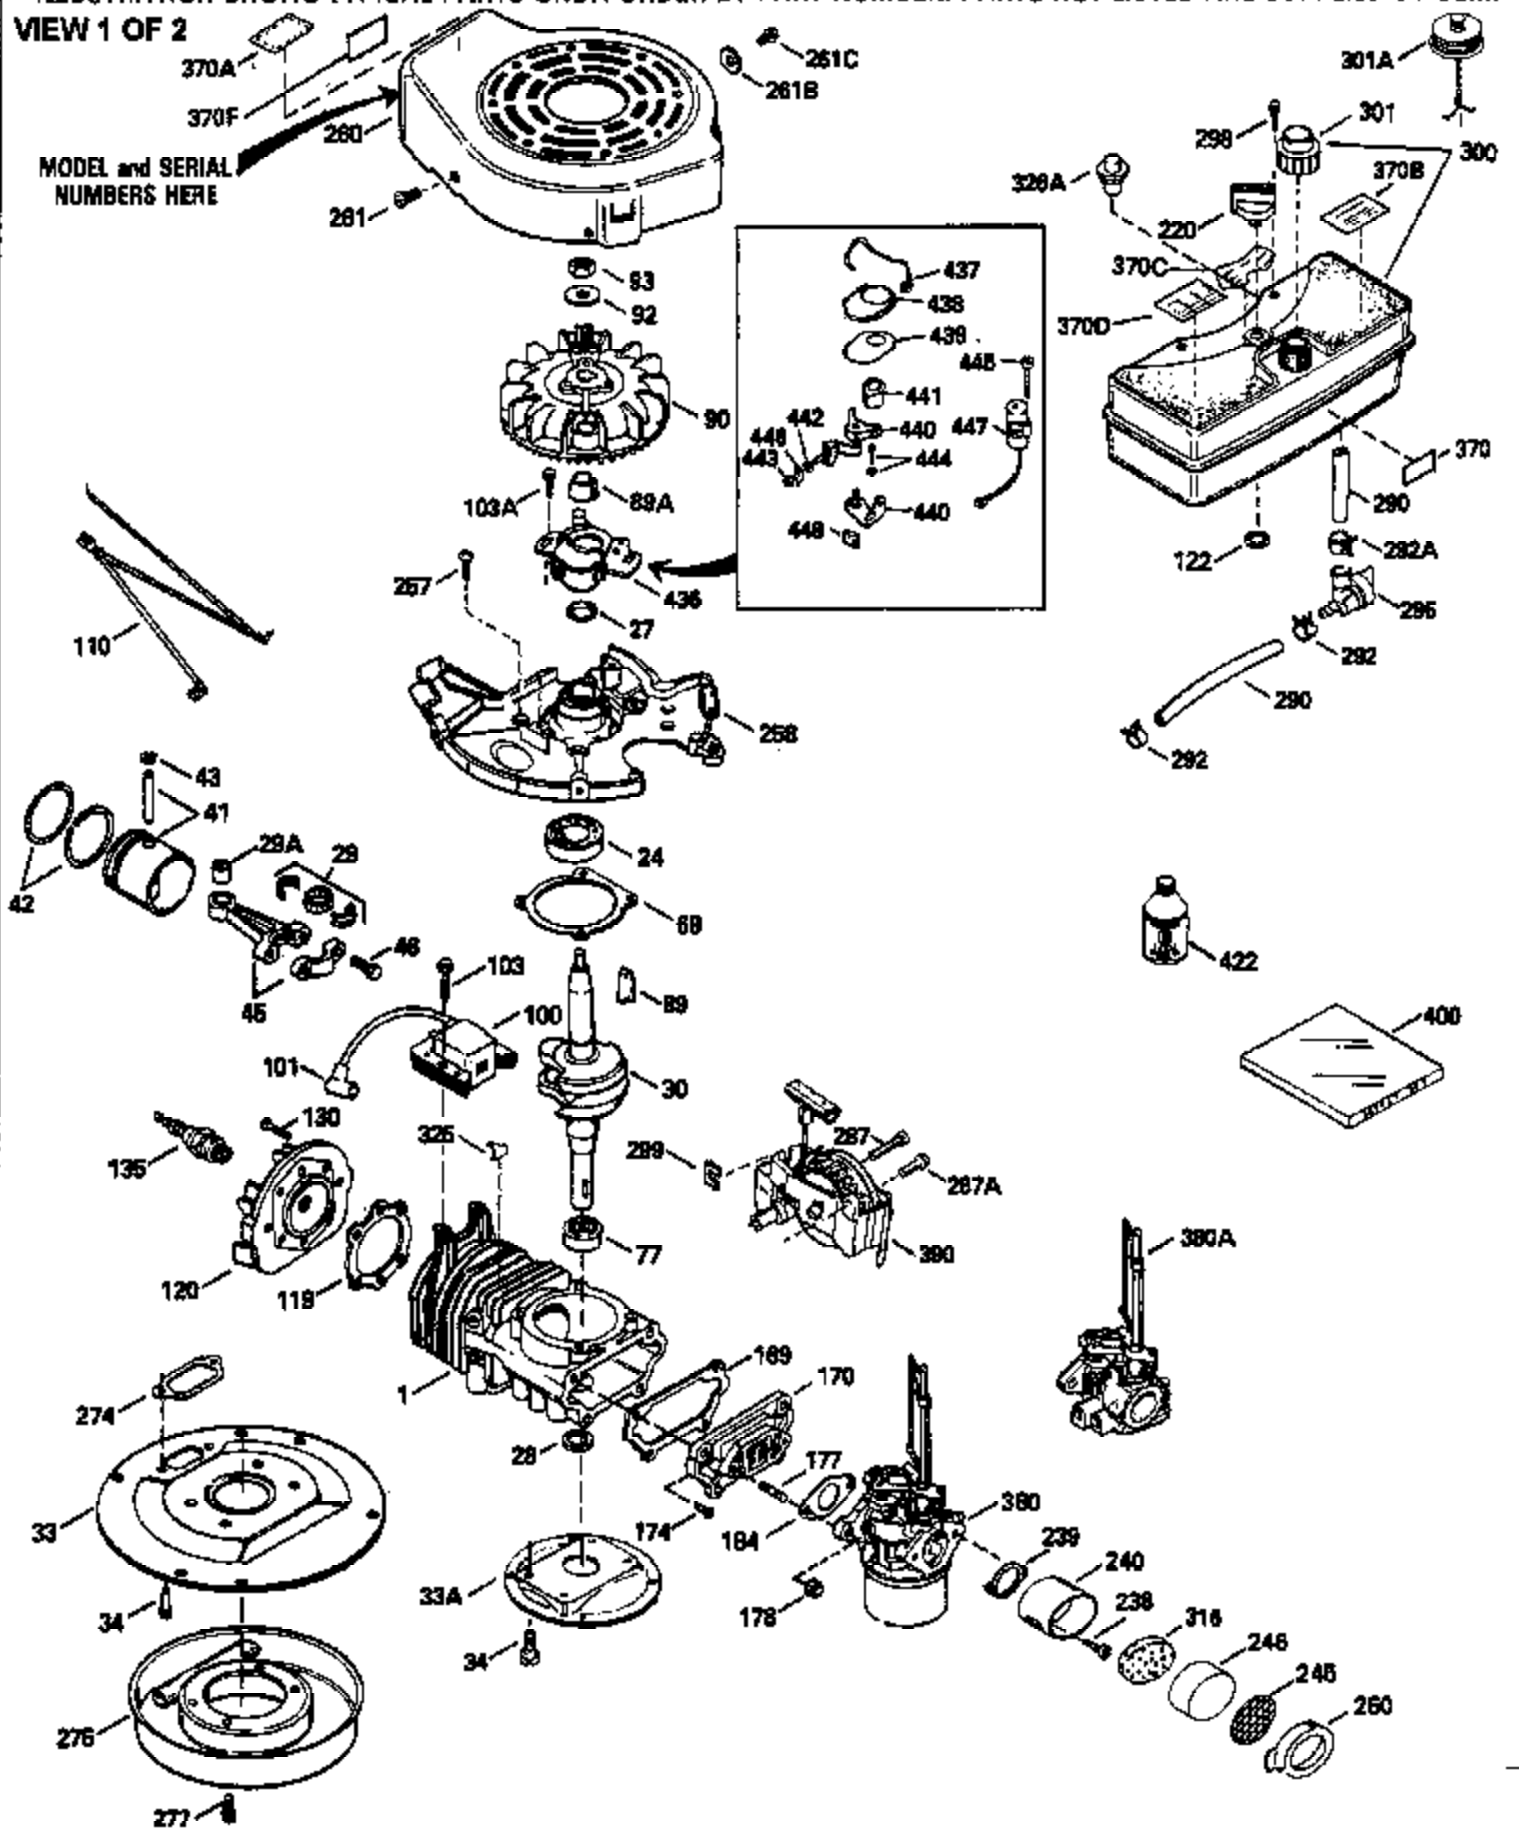

ILLUSTRATION SHOWS TYPICAL PARTS ONLY. ORDER BY PART NUMBER. PARTS NOT LISTED ARE SUPPLIED BY OEM.

VIEW 1 OF 2

MODEL and SERIAL
NUMBERS HERE

Ref #	Part Number	Qty	Description
	1		Cylinder (Order s/b if replacement is req.)
24	530110		Ball Bearing
27	510319		Oil Seal
28	28427		Oil Seal
29A	530104A		Cartridge Bearing
29	530150		Needle Bearing & Liner Set (37 Needle s)
30	290548		Crankshaft
34	650797		Screw, 5/16-18 x 1/2"
41	310283A		Piston & Pin Ass'y. (Std.)(Incl. 43)
41	310272A		Piston & Pin Ass'y. (.010" OS)
42	310190		Ring Set (Std.)
42	310273		Ring Set (.010" OS)
43	310167		Piston Pin Retaining Ring
45	310235B		Connecting Rod Ass'y. (Incl. 29, 29A & 46)
46	650633		Connecting Rod Bolt
69	510292A		* Cylinder Cover Gasket
77	780097		Cartridge Bearing
89A	611032		Adapter Sleeve
90	611112		Flywheel
92	650815		Belleville Washer
93	650390		Flywheel Nut
100	34443A		Solid State Ignition (Incl. 101)
100	730207		Magneto to Solid State Conversion Kit (Includes solid state module, solid state flywheel key, and instructions.)(Use as required on external ignition engines only.)
101	610118		Spark Plug Cover
103	650814		Screw, Torx T-15, 10-24 x 1"
110	611071		Ground Wire
119	510274A		* Cylinder Head Gasket
120	250240B		Cylinder Head
122	570641		Retaining Ring
130	650477		Screw, Torx T-30, 1/4-20 x 3/4"
135	33636		Resistor Spark Plug
169	510323A		* Cover Plate Gasket
170	470152A		Reed & Cover Plate (Incl. 178)
174	650579		Screw, Torx T-25, 10-24 x 1/2"
178	29752		Nut & Lock Washer, 1/4-28
184	510110A		* Carburetor Gasket
220	570640		Control Knob
239	35815		Air Cleaner Gasket
257	650911		Screw, Torx T-30, 1/4-20 x 5/8"
258	350408		Blower Housing Base (Incl. 27)
260	350410		Blower Housing
261	650958		Screw, 114-20 x 7/16"
261B	650854		Washer
261C	650773		Screw, 1/4-20 x 1/2"
290	29774		Fuel Line
292	26460		Fuel Line Clamp
295	35857		Fuel Shut-Off Valve
298	650803		Screw, 10-32 x 7/8"
300	410241		Fuel Tank (Incl. 301)
301A	410224		Fuel Cap
325	611034		Wire Clip
370A	550223		Name Decal
370F	35977		Caution Decal
370D	550212		Fuel Mix Decal
370C	550242		Choke-Run Decal