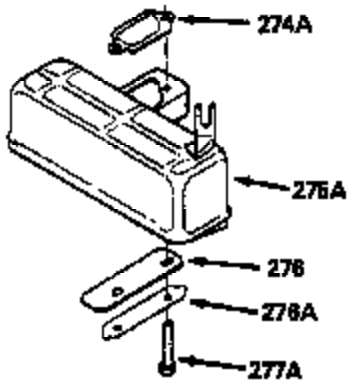

Ref #	Part Number	Qty	Description
370B	550213		Warning Decal
380	632364		Carburetor (Incl. 184) (Refer to Division 5, Section A, page A1-42 or Fiche 23B, Grid F-13 for breakdown)
400	510295A		* Gasket Set (Incl. items marked *)
422	730227A		2-Cycle Oil (8 oz.)

ILLUSTRATION SHOWS TYPICAL PARTS ONLY. ORDER BY PART NUMBER. PARTS NOT LISTED ARE SUPPLIED BY OEM.

VIEW 2 OF 2