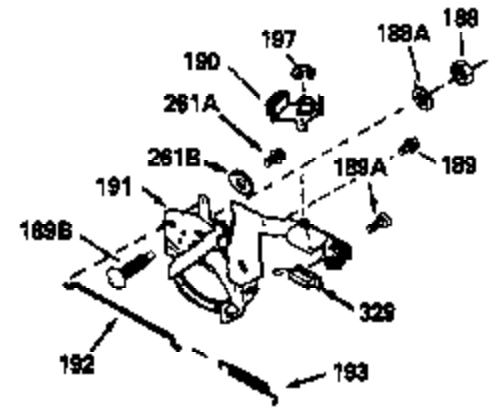

ILLUSTRATION SHOWS TYPICAL PARTS ONLY. ORDER BY PART NUMBER. PARTS NOT LISTED ARE SUPPLIED BY OEM.

VIEW 2 OF 2

Ref #	Part Number	Qty	Description
	92 650815		Belleville Washer
	93 650390		Flywheel Nut
189A	650911		Screw, Torx T-30, 1/4-20 x 5/8" (As r eq.)
	230 34338		Air Cleaner Gasket
238A	650806		Screw, 10-32 x 5/8"
240A	450234		Air Cleaner Body
245A	450236		Air Cleaner Element
	248 33008		Air Cleaner Tube
250A	33007		Air Cleaner Cover
261B	650854		Washer
	285 590551		Starter Cup
287B			Rivet (Can be purchased locally)
316A	450235		Mesh Screen
	326 450237		Button Plug
390A	590557		Rewind Starter (Refer to Division 5, Section C, page 25 or Fiche 23B, Grid G-11 for breakdown)