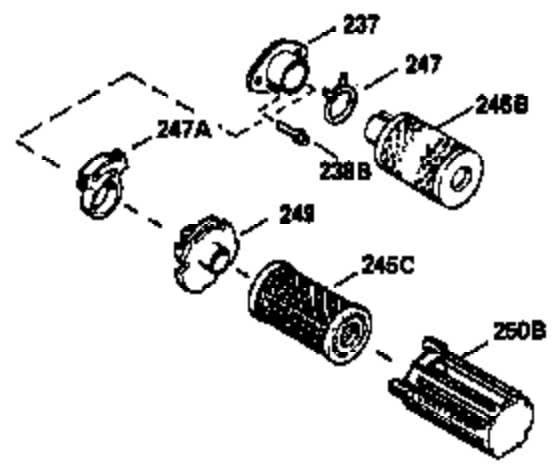

ILLUSTRATION SHOWS TYPICAL PARTS ONLY. ORDER BY PART NUMBER. PARTS NOT LISTED ARE SUPPLIED BY OEM.

VIEW 2 OF 2

Ref #	Part Number	Qty	Description
	92 650815		Belleville Washer
	93 650390		Flywheel Nut
189A	650911		Screw, Torx T-30, 1/4-20 x 5/8" (As r eq.)
	230 34338		Air Cleaner Gasket
238A	650806		Screw, 10-32 x 5/8"
240A	450234		Air Cleaner Body
245A	450236		Air Cleaner Element
	248 33008		Air Cleaner Tube
250A	33007		Air Cleaner Cover
261B	650854		Washer
	285 590551		Starter Cup
287B			Rivet (Can be purchased locally)
316A	450235		Mesh Screen
	326 450237		Button Plug
390A	590557		Rewind Starter (Refer to Division 5, Section C, page 25 or Fiche 23B, Grid G-11 for breakdown)