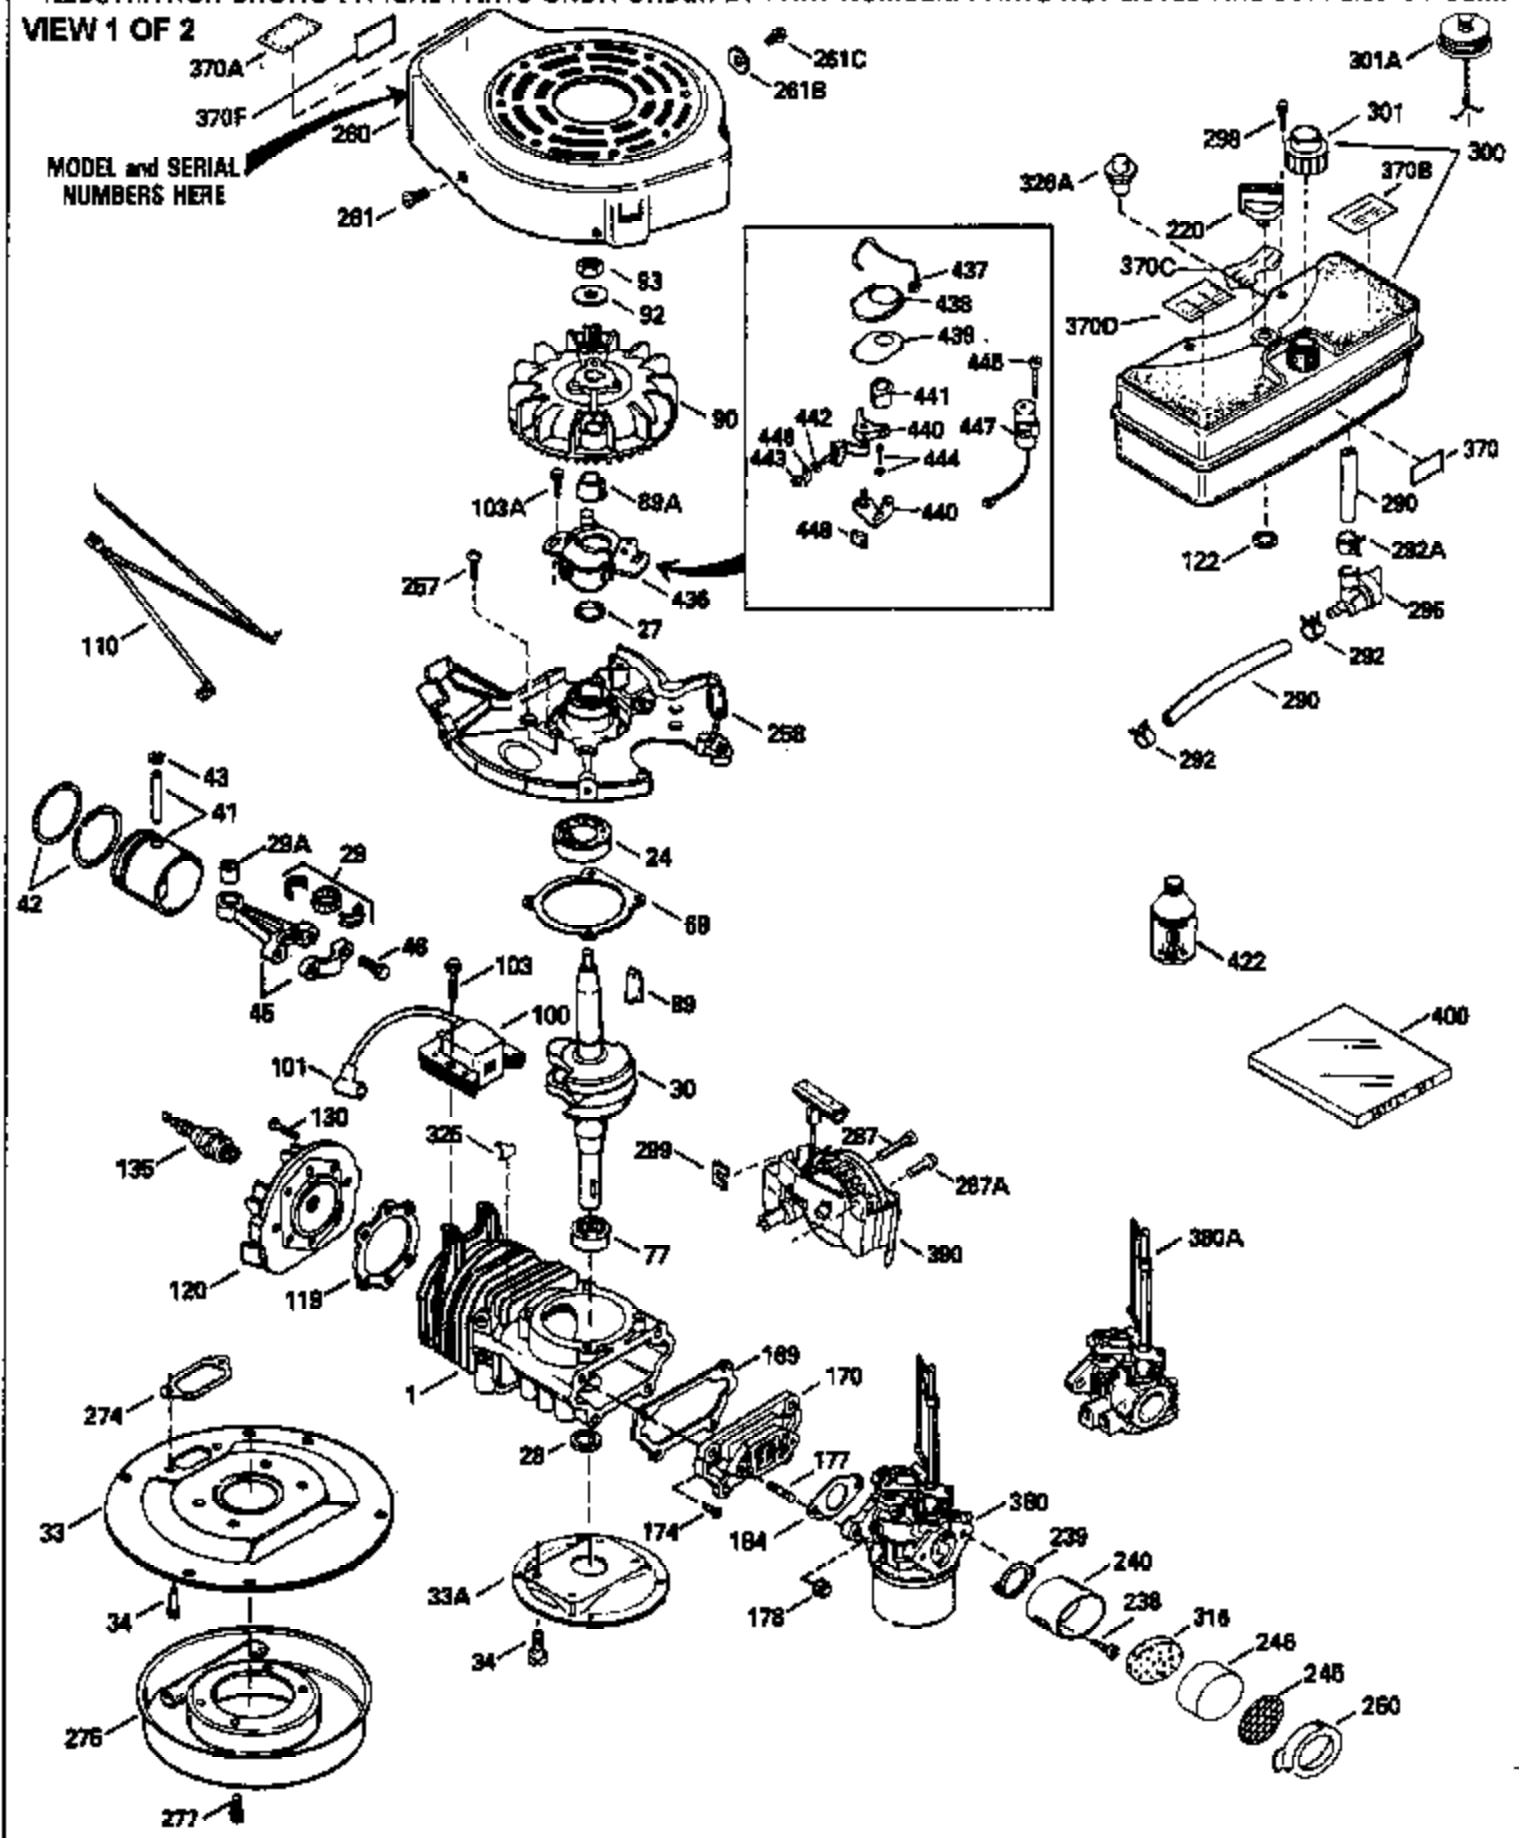

ILLUSTRATION SHOWS TYPICAL PARTS ONLY. ORDER BY PART NUMBER. PARTS NOT LISTED ARE SUPPLIED BY OEM.

VIEW 1 OF 2

MODEL and SERIAL
NUMBERS HERE

Ref #	Part Number	Qty	Description
	1		Cylinder (Order s/b if replacement is req.)
24	530110		Ball Bearing
27	510319		Oil Seal
28	28427		Oil Seal
29A	530104A		Cartridge Bearing
29	530150		Needle Bearing & Liner Set (37 Needle s)
30	290553		Crankshaft
30	330177		Adapter Plate (8" B.C.)
34	650797		Screw, 5/16-18 x 1/2"
41	310272A		Piston & Pin Ass'y. (.010" OS)
41	310283A		Piston & Pin Ass'y. (Std.)(Incl. 43)
42	310190		Ring Set (Std.)
42	310273		Ring Set (.010" OS)
43	310167		Piston Pin Retaining Ring
45	310235B		Connecting Rod Ass'y. (Incl. 29, 29A & 46)
46	650633		Connecting Rod Bolt
69	510292A		* Cylinder Cover Gasket
77	780097		Cartridge Bearing
89A	611032		Adapter Sleeve
90	611112		Flywheel
92	650815		Belleville Washer
93	650390		Flywheel Nut
100	34443A		Solid State Ignition (Incl. 101)
100	730207		Magneto to Solid State Conversion Kit (Includes solid state module, solid state flywheel key, and instructions.)(Use as required on external ignition engines only.)
101	610118		Spark Plug Cover
103	650814		Screw, Torx T-15, 10-24 x 1"
110	611071		Ground Wire
119	510274A		* Cylinder Head Gasket
120	250240B		Cylinder Head
122	570641		Retaining Ring
130	650477		Screw, Torx T-30, 1/4-20 x 3/4"
135	33636		Resistor Spark Plug
169	510323A		* Cover Plate Gasket
170	470152A		Reed & Cover Plate (Incl. 178)
174	650579		Screw, Torx T-25, 10-24 x 1/2"
178	29752		Nut & Lock Washer, 1/4-28
184	510110A		* Carburetor Gasket
220	570640		Control Knob
257	650911		Screw, Torx T-30, 1/4-20 x 5/8"
258	350409		Blower Housing Base (Incl. 27)
260	350410		Blower Housing
261	650958		Screw, 114-20 x 7/16"
261B	650854		Washer
261C	650773		Screw, 1/4-20 x 1/2"
274	510314		Exhaust Gasket
275	390300		Muffler
277	650911		Screw, Torx T-30, 1/4-20 x 5/8"
290	34357		Fuel Line
292	26460		Fuel Line Clamp
298	650803		Screw, 10-32 x 7/8"
300	410241		Fuel Tank (Incl. 301)
301	410238		Fuel Cap
325	611034		Wire Clip
370F	35977		Caution Decal
370A	550223		Name Decal