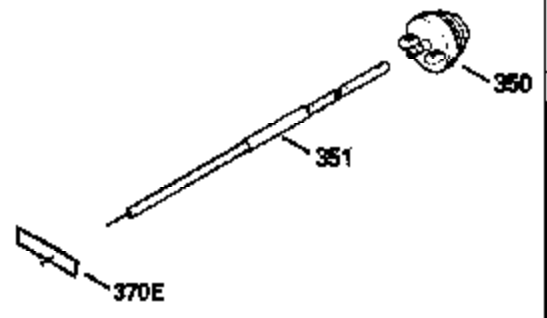

ILLUSTRATION SHOWS TYPICAL PARTS ONLY. ORDER BY PART NUMBER. PARTS NOT LISTED ARE SUPPLIED BY OEM.

VIEW 2 OF 2

Ref #	Part Number	Qty	Description
	92 650815		Belleville Washer
	93 650390		Flywheel Nut
189A	650911		Screw, Torx T-30, 1/4-20 x 5/8" (As r eq.)
	230 34338		Air Cleaner Gasket
238A	650806		Screw, 10-32 x 5/8"
240A	450234		Air Cleaner Body
245A	450236		Air Cleaner Element
	248 33008		Air Cleaner Tube
250A	33007		Air Cleaner Cover
261B	650854		Washer
	285 590551		Starter Cup
287B			Rivet (Can be purchased locally)
316A	450235		Mesh Screen
	326 450237		Button Plug
390A	590557		Rewind Starter (Refer to Division 5, Section C, page 25 or Fiche 23B, Grid G-11 for breakdown)