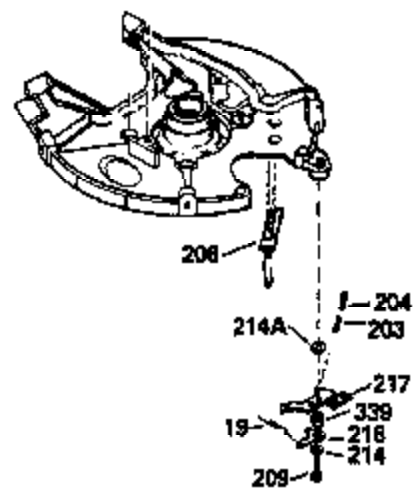

ILLUSTRATION SHOWS TYPICAL PARTS ONLY. ORDER BY PART NUMBER. PARTS NOT LISTED ARE SUPPLIED BY OEM.

VIEW 2 OF 2

Ref #	Part Number	Qty	Description
	92 650815		Belleville Washer
	93 650390		Flywheel Nut
189A	650911		Screw, Torx T-30, 1/4-20 x 5/8" (As r eq.)
	230 34338		Air Cleaner Gasket
238A	650806		Screw, 10-32 x 5/8"
240A	450234		Air Cleaner Body
245A	450236		Air Cleaner Element
	248 33008		Air Cleaner Tube
250A	33007		Air Cleaner Cover
261B	650854		Washer
	285 590551		Starter Cup
287B			Rivet (Can be purchased locally)
316A	450235		Mesh Screen
	326 450237		Button Plug
390A	590557		Rewind Starter (Refer to Division 5, Section C, page 25 or Fiche 23B, Grid G-11 for breakdown)