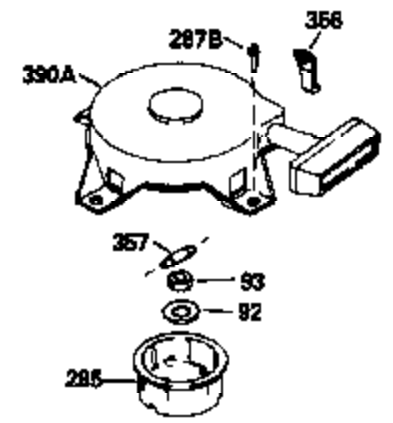

ILLUSTRATION SHOWS TYPICAL PARTS ONLY. ORDER BY PART NUMBER. PARTS NOT LISTED ARE SUPPLIED BY OEM.

VIEW 2 OF 2

Ref #	Part Number	Qty	Description
	92 650815		Belleville Washer
	93 650390		Flywheel Nut
189A	650911		Screw, Torx T-30, 1/4-20 x 5/8" (As r eq.)
	230 34338		Air Cleaner Gasket
238A	650806		Screw, 10-32 x 5/8"
240A	450234		Air Cleaner Body
245A	450236		Air Cleaner Element
	248 33008		Air Cleaner Tube
250A	33007		Air Cleaner Cover
261B	650854		Washer
	285 590551		Starter Cup
287B			Rivet (Can be purchased locally)
316A	450235		Mesh Screen
	326 450237		Button Plug
390A	590557		Rewind Starter (Refer to Division 5, Section C, page 25 or Fiche 23B, Grid G-11 for breakdown)