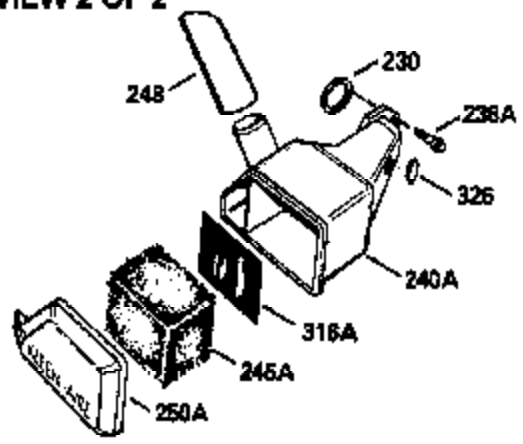

ILLUSTRATION SHOWS TYPICAL PARTS ONLY. ORDER BY PART NUMBER. PARTS NOT LISTED ARE SUPPLIED BY OEM.

VIEW 2 OF 2

Ref #	Part Number	Qty	Description
	92 650815		Belleville Washer
	93 650390		Flywheel Nut
189A	650911		Screw, Torx T-30, 1/4-20 x 5/8" (As r eq.)
	230 34338		Air Cleaner Gasket
238A	650806		Screw, 10-32 x 5/8"
240A	450234		Air Cleaner Body
245A	450236		Air Cleaner Element
	248 33008		Air Cleaner Tube
250A	33007		Air Cleaner Cover
261B	650854		Washer
	285 590551		Starter Cup
287B			Rivet (Can be purchased locally)
316A	450235		Mesh Screen
	326 450237		Button Plug
390A	590557		Rewind Starter (Refer to Division 5, Section C, page 25 or Fiche 23B, Grid G-11 for breakdown)