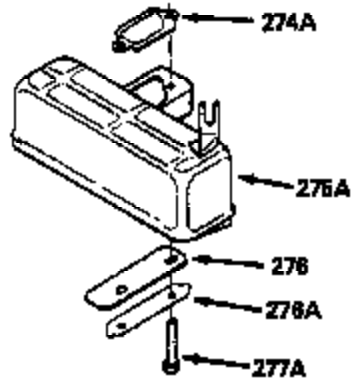

ILLUSTRATION SHOWS TYPICAL PARTS ONLY. ORDER BY PART NUMBER. PARTS NOT LISTED ARE SUPPLIED BY OEM.

VIEW 2 OF 2

Ref #	Part Number	Qty	Description
	92 650815		Belleville Washer
	93 650390		Flywheel Nut
189A	650911		Screw, Torx T-30, 1/4-20 x 5/8" (As r eq.)
	230 34338		Air Cleaner Gasket
238A	650806		Screw, 10-32 x 5/8"
240A	450234		Air Cleaner Body
245A	450236		Air Cleaner Element
	248 33008		Air Cleaner Tube
250A	33007		Air Cleaner Cover
261B	650854		Washer
	285 590551		Starter Cup
287B			Rivet (Can be purchased locally)
316A	450235		Mesh Screen
	326 450237		Button Plug
390A	590557		Rewind Starter (Refer to Division 5, Section C, page 25 or Fiche 23B, Grid G-11 for breakdown)