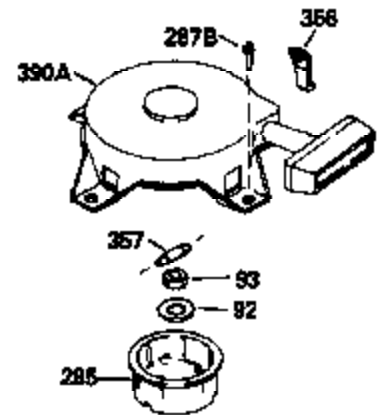

Ref #	Part Number	Qty	Description
370C	550214		Choke Fast-Stop Decal
370D	550212		Fuel Mix Decal
380	632335		Carburetor (Incl. 184) (Refer to Division 5, Section A, page A1-42 or Fiche 23B,Grid F-13 for breakdown)
400	510295A		* Gasket Set (Incl. items marked *)
422	730227A		2-Cycle Oil (8 oz.)

ILLUSTRATION SHOWS TYPICAL PARTS ONLY. ORDER BY PART NUMBER. PARTS NOT LISTED ARE SUPPLIED BY OEM.

VIEW 2 OF 2