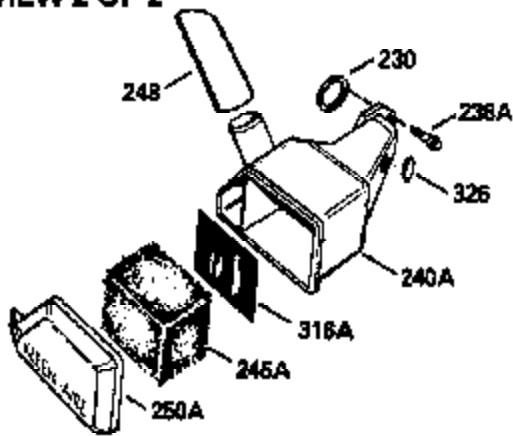

Ref #	Part Number	Qty	Description
370C	550214		Choke Fast-Stop Decal
370D	550212		Fuel Mix Decal
380	632335		Carburetor (Incl. 184) (Refer to Division 5, Section A, page A1-42 or Fiche 23B,Grid F-13 for breakdown)
400	510295A		* Gasket Set (Incl. items marked *)
422	730227A		2-Cycle Oil (8 oz.)

ILLUSTRATION SHOWS TYPICAL PARTS ONLY. ORDER BY PART NUMBER. PARTS NOT LISTED ARE SUPPLIED BY OEM.

VIEW 2 OF 2