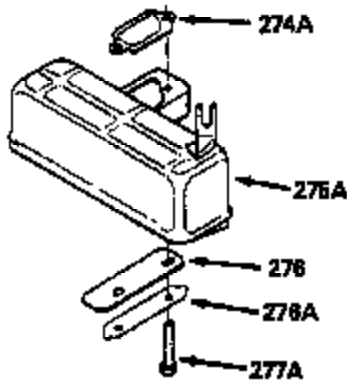

Ref #	Part Number	Qty	Description
370C	550214		Choke Fast-Stop Decal
370D	550212		Fuel Mix Decal
380	632335		Carburetor (Incl. 184) (Refer to Division 5, Section A, page A1-42 or Fiche 23B,Grid F-13 for breakdown)
400	510295A		* Gasket Set (Incl. items marked *)
422	730227A		2-Cycle Oil (8 oz.)

ILLUSTRATION SHOWS TYPICAL PARTS ONLY. ORDER BY PART NUMBER. PARTS NOT LISTED ARE SUPPLIED BY OEM.

VIEW 2 OF 2