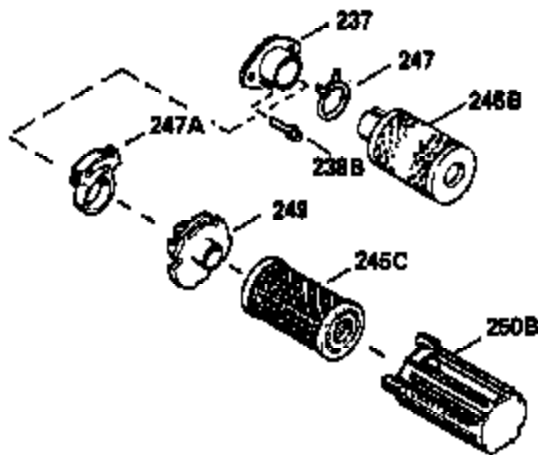

Ref #	Part Number	Qty	Description
370C	550214		Choke Fast-Stop Decal
370D	550212		Fuel Mix Decal
380	632335		Carburetor (Incl. 184) (Refer to Division 5, Section A, page A1-42 or Fiche 23B,Grid F-13 for breakdown)
400	510295A		* Gasket Set (Incl. items marked *)
422	730227A		2-Cycle Oil (8 oz.)

ILLUSTRATION SHOWS TYPICAL PARTS ONLY. ORDER BY PART NUMBER. PARTS NOT LISTED ARE SUPPLIED BY OEM.

VIEW 2 OF 2