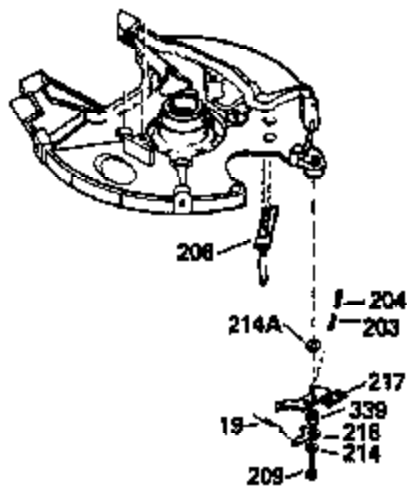

Ref #	Part Number	Qty	Description
370C	550214		Choke Fast-Stop Decal
370D	550212		Fuel Mix Decal
380	632335		Carburetor (Incl. 184) (Refer to Division 5, Section A, page A1-42 or Fiche 23B,Grid F-13 for breakdown)
400	510295A		* Gasket Set (Incl. items marked *)
422	730227A		2-Cycle Oil (8 oz.)

ILLUSTRATION SHOWS TYPICAL PARTS ONLY. ORDER BY PART NUMBER. PARTS NOT LISTED ARE SUPPLIED BY OEM.

VIEW 2 OF 2