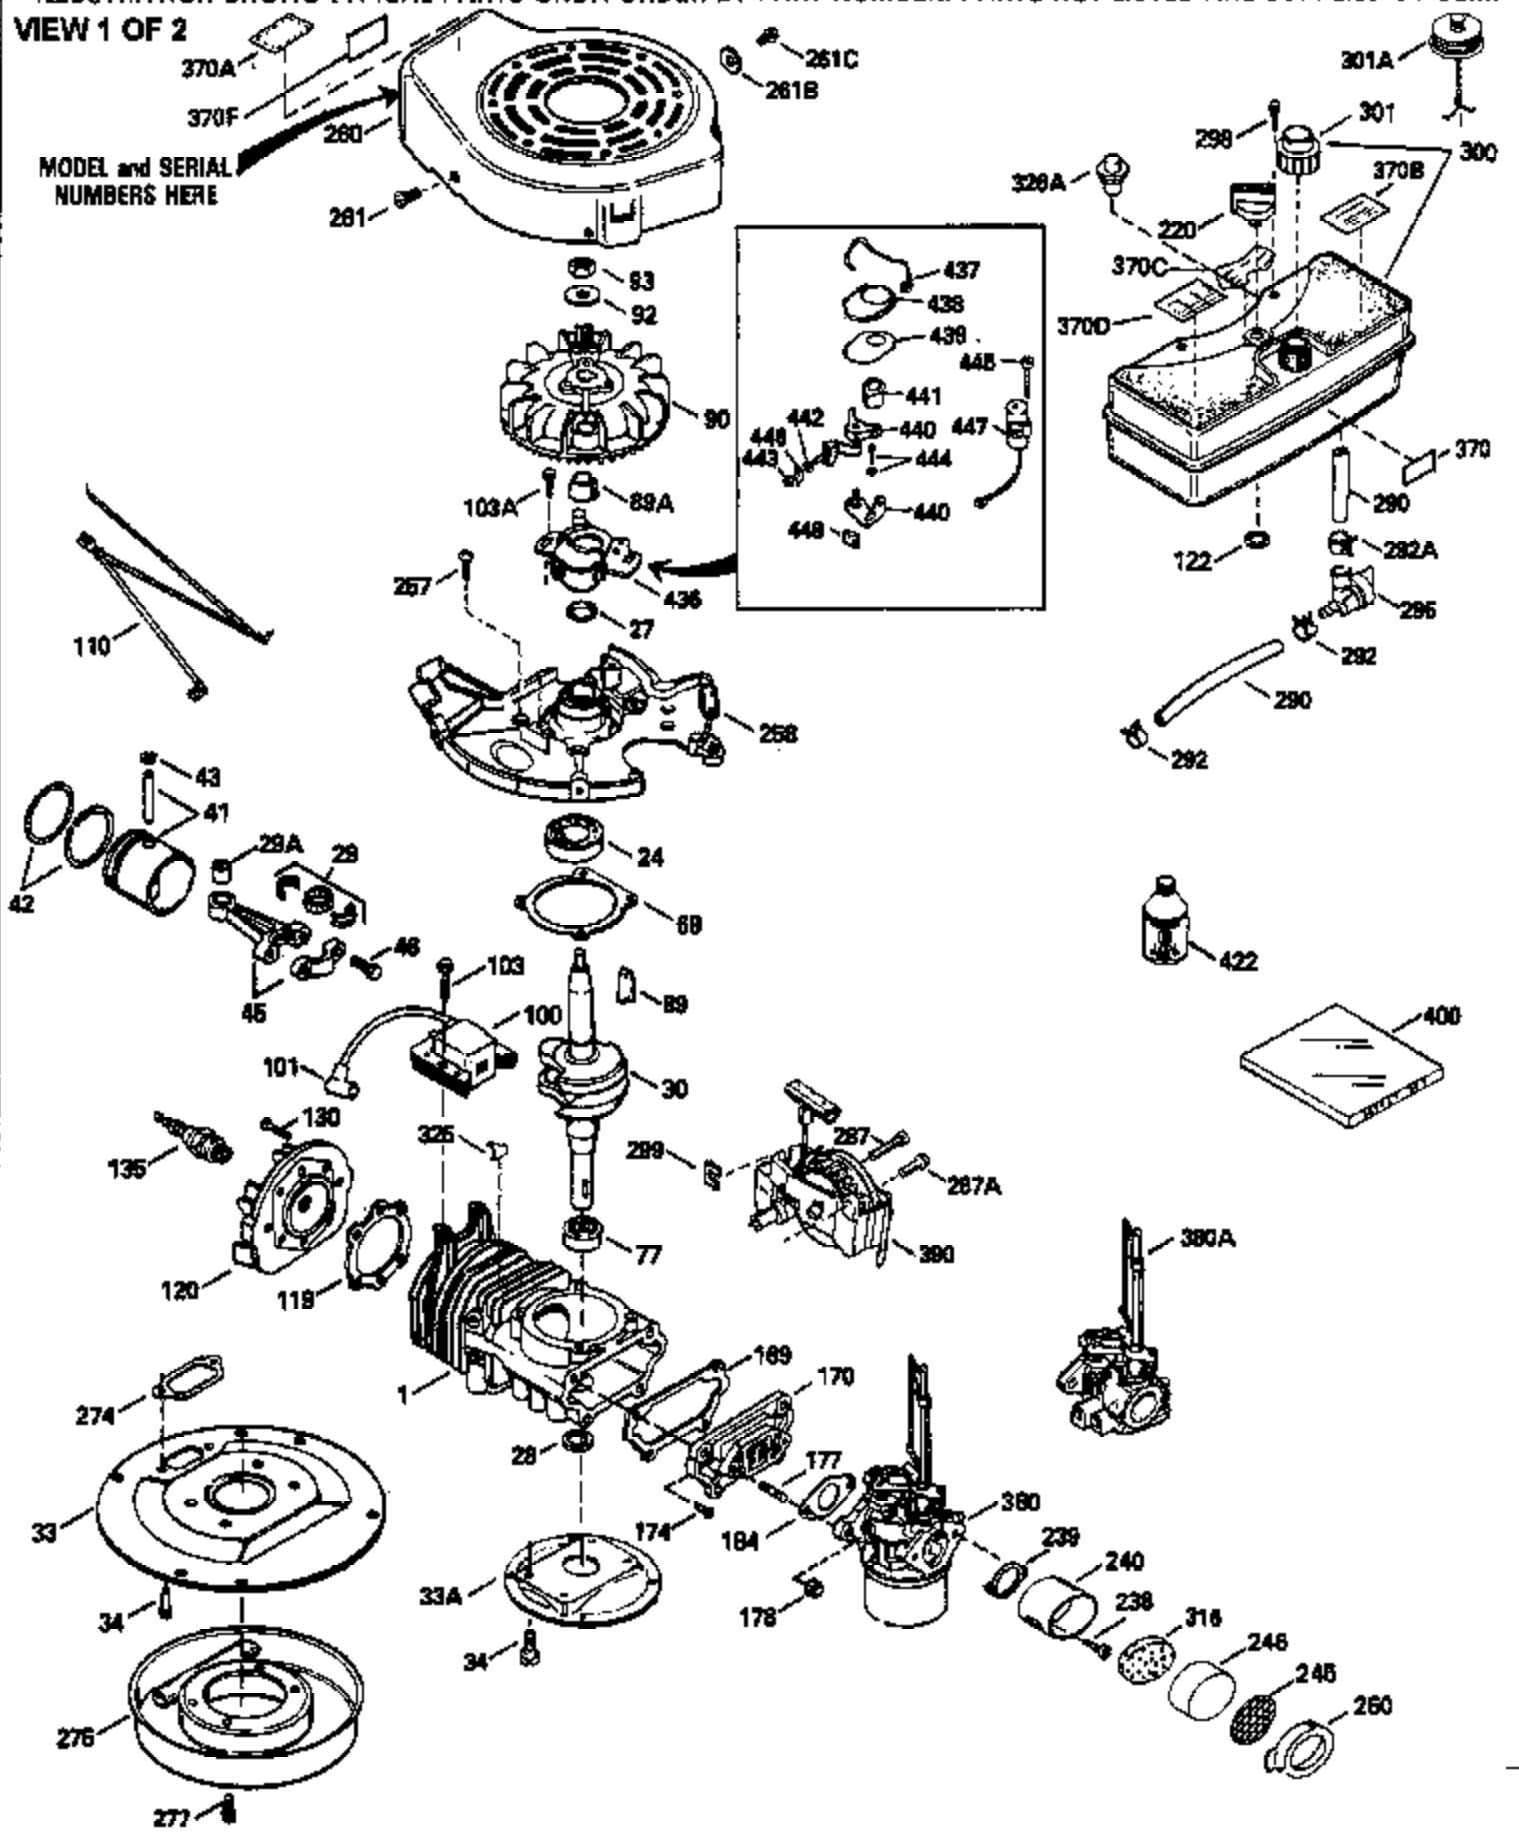

ILLUSTRATION SHOWS TYPICAL PARTS ONLY. ORDER BY PART NUMBER. PARTS NOT LISTED ARE SUPPLIED BY OEM.

VIEW 1 OF 2

MODEL and SERIAL
NUMBERS HERE

Ref #	Part Number	Qty	Description
	1		Cylinder (Order s/b if replacement is req.)
24	530110		Ball Bearing
27	510319		Oil Seal
28	28427		Oil Seal
29	530150		Needle Bearing & Liner Set (37 Needle s)
29A	530104A		Cartridge Bearing
30	290553		Crankshaft
30	330177		Adapter Plate (8" B.C.)
34	650797		Screw, 5/16-18 x 1/2"
41	310272A		Piston & Pin Ass'y. (.010" OS)
41	310283A		Piston & Pin Ass'y. (Std.)(Incl. 43)
42	310190		Ring Set (Std.)
42	310273		Ring Set (.010" OS)
43	310167		Piston Pin Retaining Ring
45	310235B		Connecting Rod Ass'y. (Incl. 29, 29A & 46)
46	650633		Connecting Rod Bolt
69	510292A		* Cylinder Cover Gasket
77	780097		Cartridge Bearing
89A	611032		Adapter Sleeve
90	611112		Flywheel
92	650815		Belleville Washer
93	650390		Flywheel Nut
100	34443A		Solid State Ignition (Incl. 101)
100	730207		Magneto to Solid State Conversion Kit (Includes solid state module, solid state flywheel key, and instructions.)(Use as required on external ignition engines only.)
101	610118		Spark Plug Cover
103	650814		Screw, Torx T-15, 10-24 x 1"
110	611031		Ground Wire
119	510274A		* Cylinder Head Gasket
120	250240B		Cylinder Head
122	570641		Retaining Ring
130	650477		Screw, Torx T-30, 1/4-20 x 3/4"
135	33636		Resistor Spark Plug
169	510323A		* Cover Plate Gasket
170	470152A		Reed & Cover Plate (Incl. 178)
174	650579		Screw, Torx T-25, 10-24 x 1/2"
178	29752		Nut & Lock Washer, 1/4-28
184	510110A		* Carburetor Gasket
220	570640		Control Knob
257	650911		Screw, Torx T-30, 1/4-20 x 5/8"
258	350409		Blower Housing Base (Incl. 27)
260	350410		Blower Housing
261	650958		Screw, 114-20 x 7/16"
261B	650854		Washer
261C	650773		Screw, 1/4-20 x 1/2"
274	510314		Exhaust Gasket
275	390300		Muffler
277	650911		Screw, Torx T-30, 1/4-20 x 5/8"
290	34357		Fuel Line
292	26460		Fuel Line Clamp
298	650803		Screw, 10-32 x 7/8"
300	410241		Fuel Tank (Incl. 301)
301	410238		Fuel Cap
370F	35977		Caution Decal
370A	550223		Name Decal
370B	550213		Warning Decal