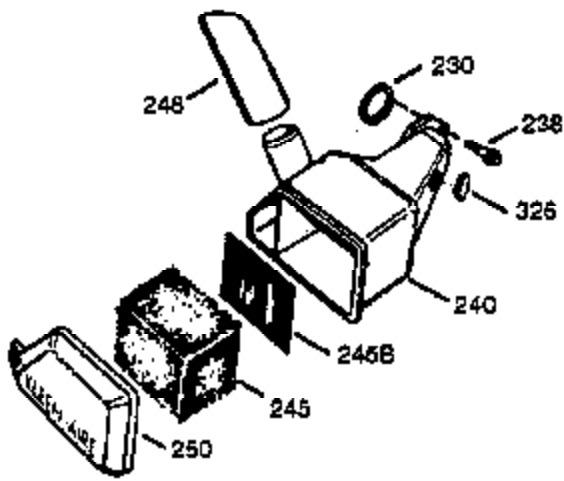

ILLUSTRATION SHOWS TYPICAL PARTS ONLY. ORDER BY PART NUMBER. PARTS NOT LISTED ARE SUPPLIED BY OEM.

VIEW 2 OF 2

Ref #	Part Number	Qty	Description
92	650815	1	Belleville Washer
93	650390	1	Flywheel Nut
230	34338	1	Air Cleaner Gasket
238	650806	2	Screw, 10-32 x 5/8"
240	450234	1	Air Cleaner Body
245	450236	1	Air Cleaner Filter
245B	450235	1	Air Cleaner Filter
248	33008	1	Air Cleaner Tube
250	33007	1	Air Cleaner Cover
261B	650854	1	Washer
285	590551	1	Starter Cup
326	450237	1	Plug
370C	35977	1	Instruction Decal