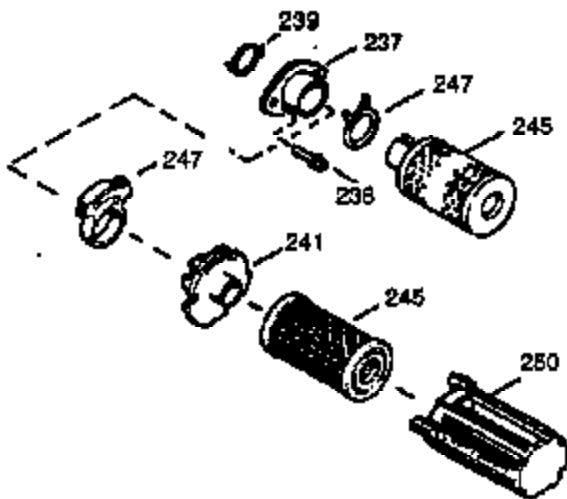

ILLUSTRATION SHOWS TYPICAL PARTS ONLY. ORDER BY PART NUMBER. PARTS NOT LISTED ARE SUPPLIED BY OEM.

VIEW 2 OF 2

Ref #	Part Number	Qty	Description
92	650815	1	Belleville Washer
93	650390	1	Flywheel Nut
230	34338	1	Air Cleaner Gasket
238	650806	2	Screw, 10-32 x 5/8"
240	450234	1	Air Cleaner Body
245	450236	1	Air Cleaner Filter
245B	450235	1	Air Cleaner Filter
248	33008	1	Air Cleaner Tube
250	33007	1	Air Cleaner Cover
261B	650854	1	Washer
285	590551	1	Starter Cup
326	450237	1	Plug
370C	35977	1	Instruction Decal