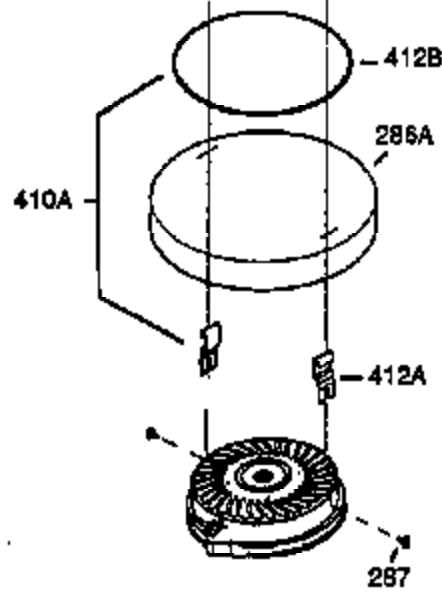

ILLUSTRATION SHOWS TYPICAL PARTS ONLY. ORDER BY PART NUMBER. PARTS NOT LISTED ARE SUPPLIED BY OEM.

VIEW 2 OF 2

Ref #	Part Number	Qty	Description
92	650815	1	Belleville Washer
93	650390	1	Flywheel Nut
230	34338	1	Air Cleaner Gasket
238	650806	2	Screw, 10-32 x 5/8"
240	450234	1	Air Cleaner Body
245	450236	1	Air Cleaner Filter
245B	450235	1	Air Cleaner Filter
248	33008	1	Air Cleaner Tube
250	33007	1	Air Cleaner Cover
261B	650854	1	Washer
285	590551	1	Starter Cup
326	450237	1	Plug
370C	35977	1	Instruction Decal