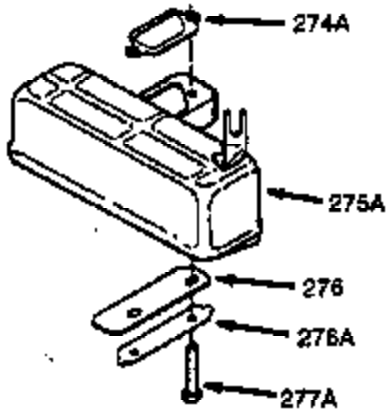

ILLUSTRATION SHOWS TYPICAL PARTS ONLY. ORDER BY PART NUMBER. PARTS NOT LISTED ARE SUPPLIED BY OEM.

VIEW 2 OF 2

Ref #	Part Number	Qty	Description
92	650815	1	Belleville Washer
93	650390	1	Flywheel Nut
230	34338	1	Air Cleaner Gasket
238	650806	2	Screw, 10-32 x 5/8"
240	450234	1	Air Cleaner Body
245	450236	1	Air Cleaner Filter
245B	450235	1	Air Cleaner Filter
248	33008	1	Air Cleaner Tube
250	33007	1	Air Cleaner Cover
261B	650854	1	Washer
285	590551	1	Starter Cup
326	450237	1	Plug
370C	35977	1	Instruction Decal