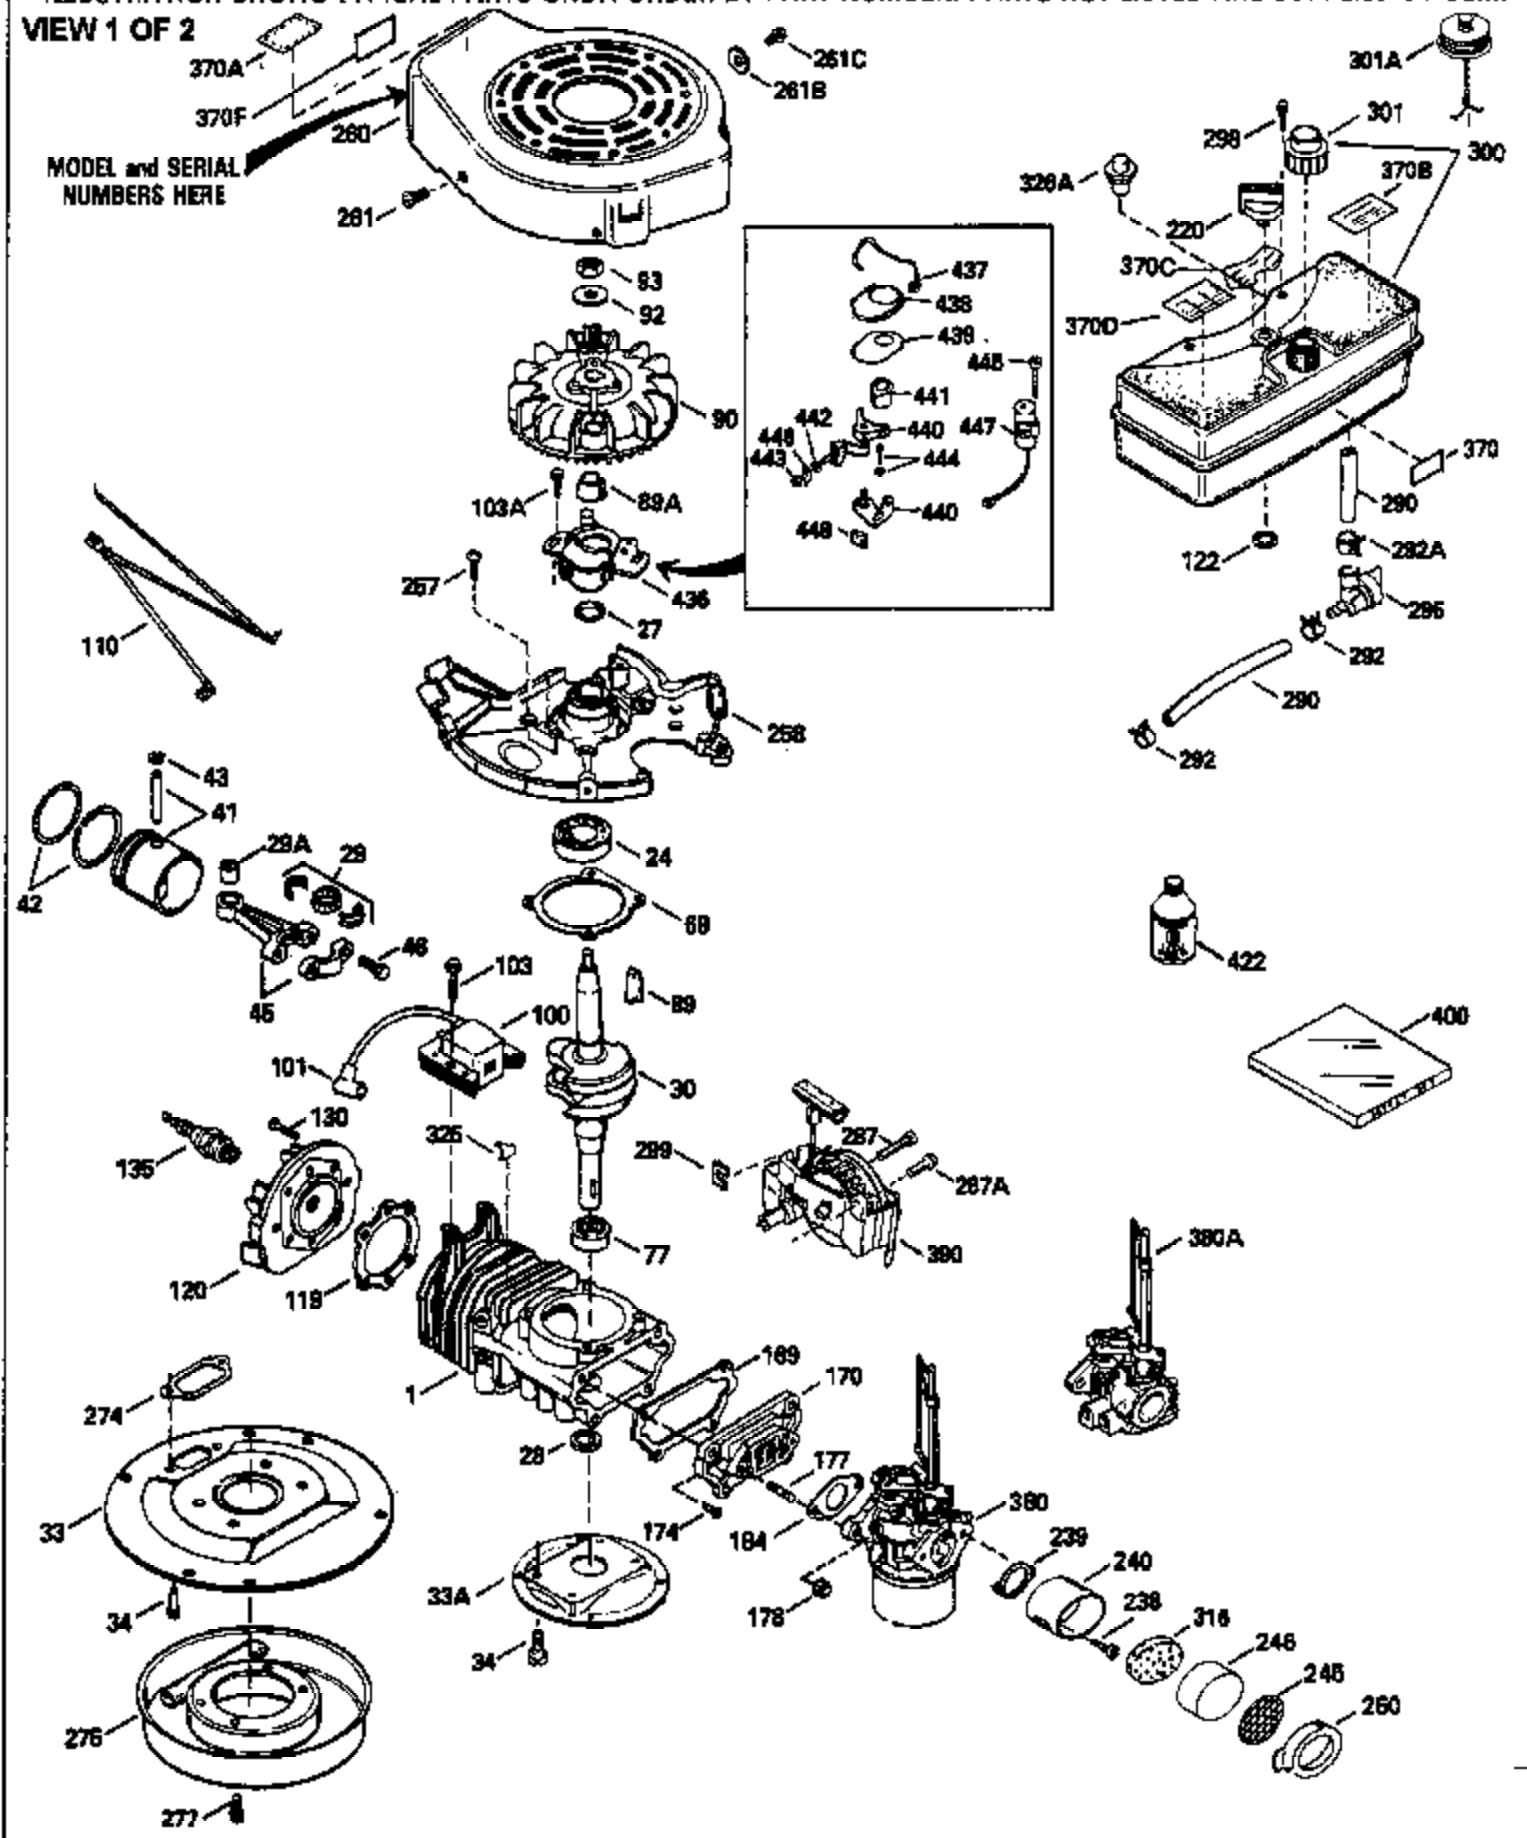

ILLUSTRATION SHOWS TYPICAL PARTS ONLY. ORDER BY PART NUMBER. PARTS NOT LISTED ARE SUPPLIED BY OEM.

VIEW 1 OF 2

MODEL and SERIAL  
NUMBERS HERE

Ref #	Part Number	Qty	Description
	1		Cylinder (Order s/b if replacement is req.)
24	530110		Ball Bearing
27	510319		Oil Seal
28	28427		Oil Seal
29A	530104A		Cartridge Bearing
29	530150		Needle Bearing & Liner Set (37 Needle s)
30	290555		Crankshaft
30	330177		Adapter Plate (8" B.C.)
34	650797		Screw, 5/16-18 x 1/2"
41	310272A		Piston & Pin Ass'y. (.010" OS)
41	310283A		Piston & Pin Ass'y. (Std.)(Incl. 43)
42	310190		Ring Set (Std.)
42	310273		Ring Set (.010" OS)
43	310167		Piston Pin Retaining Ring
45	310235B		Connecting Rod Ass'y. (Incl. 29, 29A & 46)
46	650633		Connecting Rod Bolt
69	510292A		* Cylinder Cover Gasket
77	780097		Cartridge Bearing
89A	611032		Adapter Sleeve
90	611112		Flywheel
92	650815		Belleville Washer
93	650390		Flywheel Nut
100	34443A		Solid State Ignition (Incl. 101)
100	730207		Magneto to Solid State Conversion Kit (Includes solid state module, solid state flywheel key, and instructions.)(Use as required on external ignition engines only.)
101	610118		Spark Plug Cover
103	650814		Screw, Torx T-15, 10-24 x 1"
110	611059		Ground Wire
119	510274A		* Cylinder Head Gasket
120	250240B		Cylinder Head
122	570641		Retaining Ring
130	650477		Screw, Torx T-30, 1/4-20 x 3/4"
135	33636		Resistor Spark Plug
169	510323A		* Cover Plate Gasket
170	470152A		Reed & Cover Plate (Incl. 178)
174	650579		Screw, Torx T-25, 10-24 x 1/2"
178	29752		Nut & Lock Washer, 1/4-28
184	510110A		* Carburetor Gasket
192	34966		Brake Control Link
220	570657		Control Knob
257	650911		Screw, Torx T-30, 1/4-20 x 5/8"
258	350427		Blower Housing Base (Incl. 27)
260	350418		Blower Housing
261	650958		Screw, 114-20 x 7/16"
261B	650854		Washer
261C	650773		Screw, 1/4-20 x 1/2"
274	510314		Exhaust Gasket
275	390300		Muffler
277	650911		Screw, Torx T-30, 1/4-20 x 5/8"
290	34357		Fuel Line
292	26460		Fuel Line Clamp
298	650803		Screw, 10-32 x 7/8"
300	410241		Fuel Tank (Incl. 301)
301	410238		Fuel Cap
370C	550224		Control Decal
370B	550213		Warning Decal