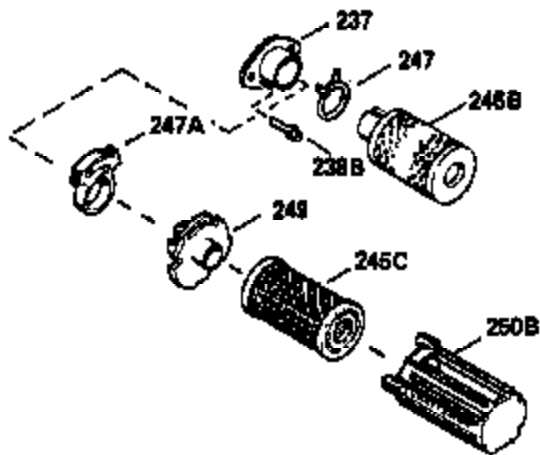

Ref #	Part Number	Qty	Description
370F	35977		Caution Decal
370D	550212		Fuel Mix Decal
380	632326		Carburetor (Incl. 184) (Refer to Division 5, Section A, page A1-42 or Fiche 23B, Grid F-13 for breakdown)
400	510295A		* Gasket Set (Incl. items marked *)
422	730227A		2-Cycle Oil (8 oz.)

ILLUSTRATION SHOWS TYPICAL PARTS ONLY. ORDER BY PART NUMBER. PARTS NOT LISTED ARE SUPPLIED BY OEM.

VIEW 2 OF 2