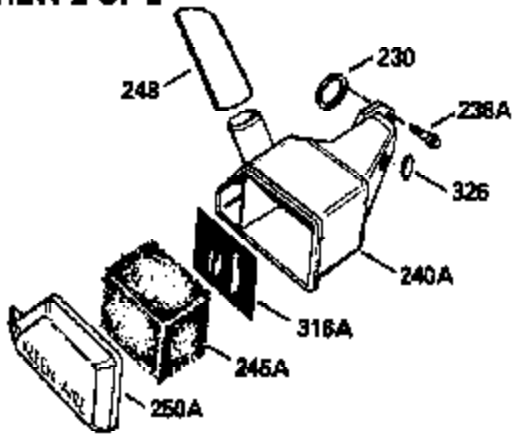

Ref #	Part Number	Qty	Description
370F	35977		Caution Decal
370D	550212		Fuel Mix Decal
380	632326		Carburetor (Incl. 184) (Refer to Division 5, Section A, page A1-42 or Fiche 23B, Grid F-13 for breakdown)
400	510295A		* Gasket Set (Incl. items marked *)
422	730227A		2-Cycle Oil (8 oz.)

ILLUSTRATION SHOWS TYPICAL PARTS ONLY. ORDER BY PART NUMBER. PARTS NOT LISTED ARE SUPPLIED BY OEM.

VIEW 2 OF 2