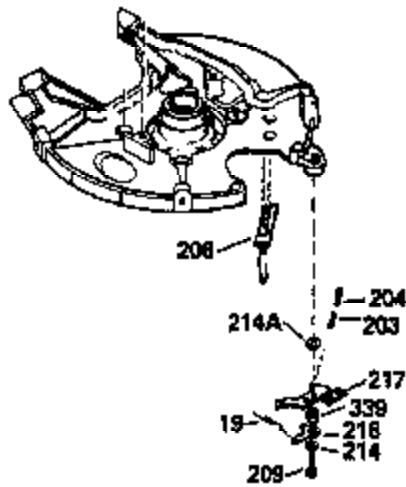

Ref #	Part Number	Qty	Description
370F	35977		Caution Decal
370D	550212		Fuel Mix Decal
380	632326		Carburetor (Incl. 184) (Refer to Division 5, Section A, page A1-42 or Fiche 23B, Grid F-13 for breakdown)
400	510295A		* Gasket Set (Incl. items marked *)
422	730227A		2-Cycle Oil (8 oz.)

ILLUSTRATION SHOWS TYPICAL PARTS ONLY. ORDER BY PART NUMBER. PARTS NOT LISTED ARE SUPPLIED BY OEM.

VIEW 2 OF 2