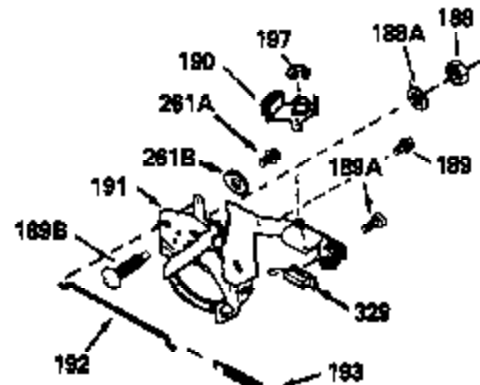

Ref #	Part Number	Qty	Description
370F	35977		Caution Decal
370D	550212		Fuel Mix Decal
380	632326		Carburetor (Incl. 184) (Refer to Division 5, Section A, page A1-42 or Fiche 23B, Grid F-13 for breakdown)
400	510295A		* Gasket Set (Incl. items marked *)
422	730227A		2-Cycle Oil (8 oz.)

ILLUSTRATION SHOWS TYPICAL PARTS ONLY. ORDER BY PART NUMBER. PARTS NOT LISTED ARE SUPPLIED BY OEM.

VIEW 2 OF 2