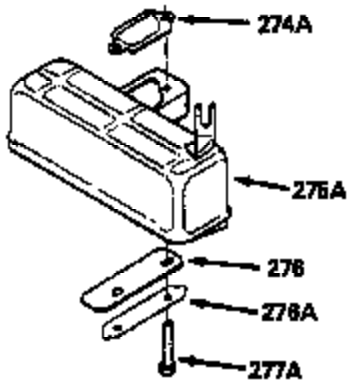

Ref #	Part Number	Qty	Description
370F	35977		Caution Decal
370D	550212		Fuel Mix Decal
380	632326		Carburetor (Incl. 184) (Refer to Division 5, Section A, page A1-42 or Fiche 23B, Grid F-13 for breakdown)
400	510295A		* Gasket Set (Incl. items marked *)
422	730227A		2-Cycle Oil (8 oz.)

ILLUSTRATION SHOWS TYPICAL PARTS ONLY. ORDER BY PART NUMBER. PARTS NOT LISTED ARE SUPPLIED BY OEM.

VIEW 2 OF 2