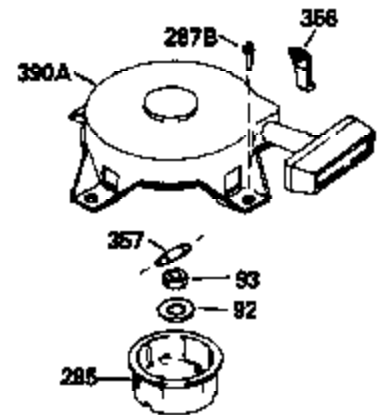

Ref #	Part Number	Qty	Description
370F	35977		Caution Decal
370D	550212		Fuel Mix Decal
380	632326		Carburetor (Incl. 184) (Refer to Division 5, Section A, page A1-42 or Fiche 23B, Grid F-13 for breakdown)
400	510295A		* Gasket Set (Incl. items marked *)
422	730227A		2-Cycle Oil (8 oz.)

ILLUSTRATION SHOWS TYPICAL PARTS ONLY. ORDER BY PART NUMBER. PARTS NOT LISTED ARE SUPPLIED BY OEM.

VIEW 2 OF 2