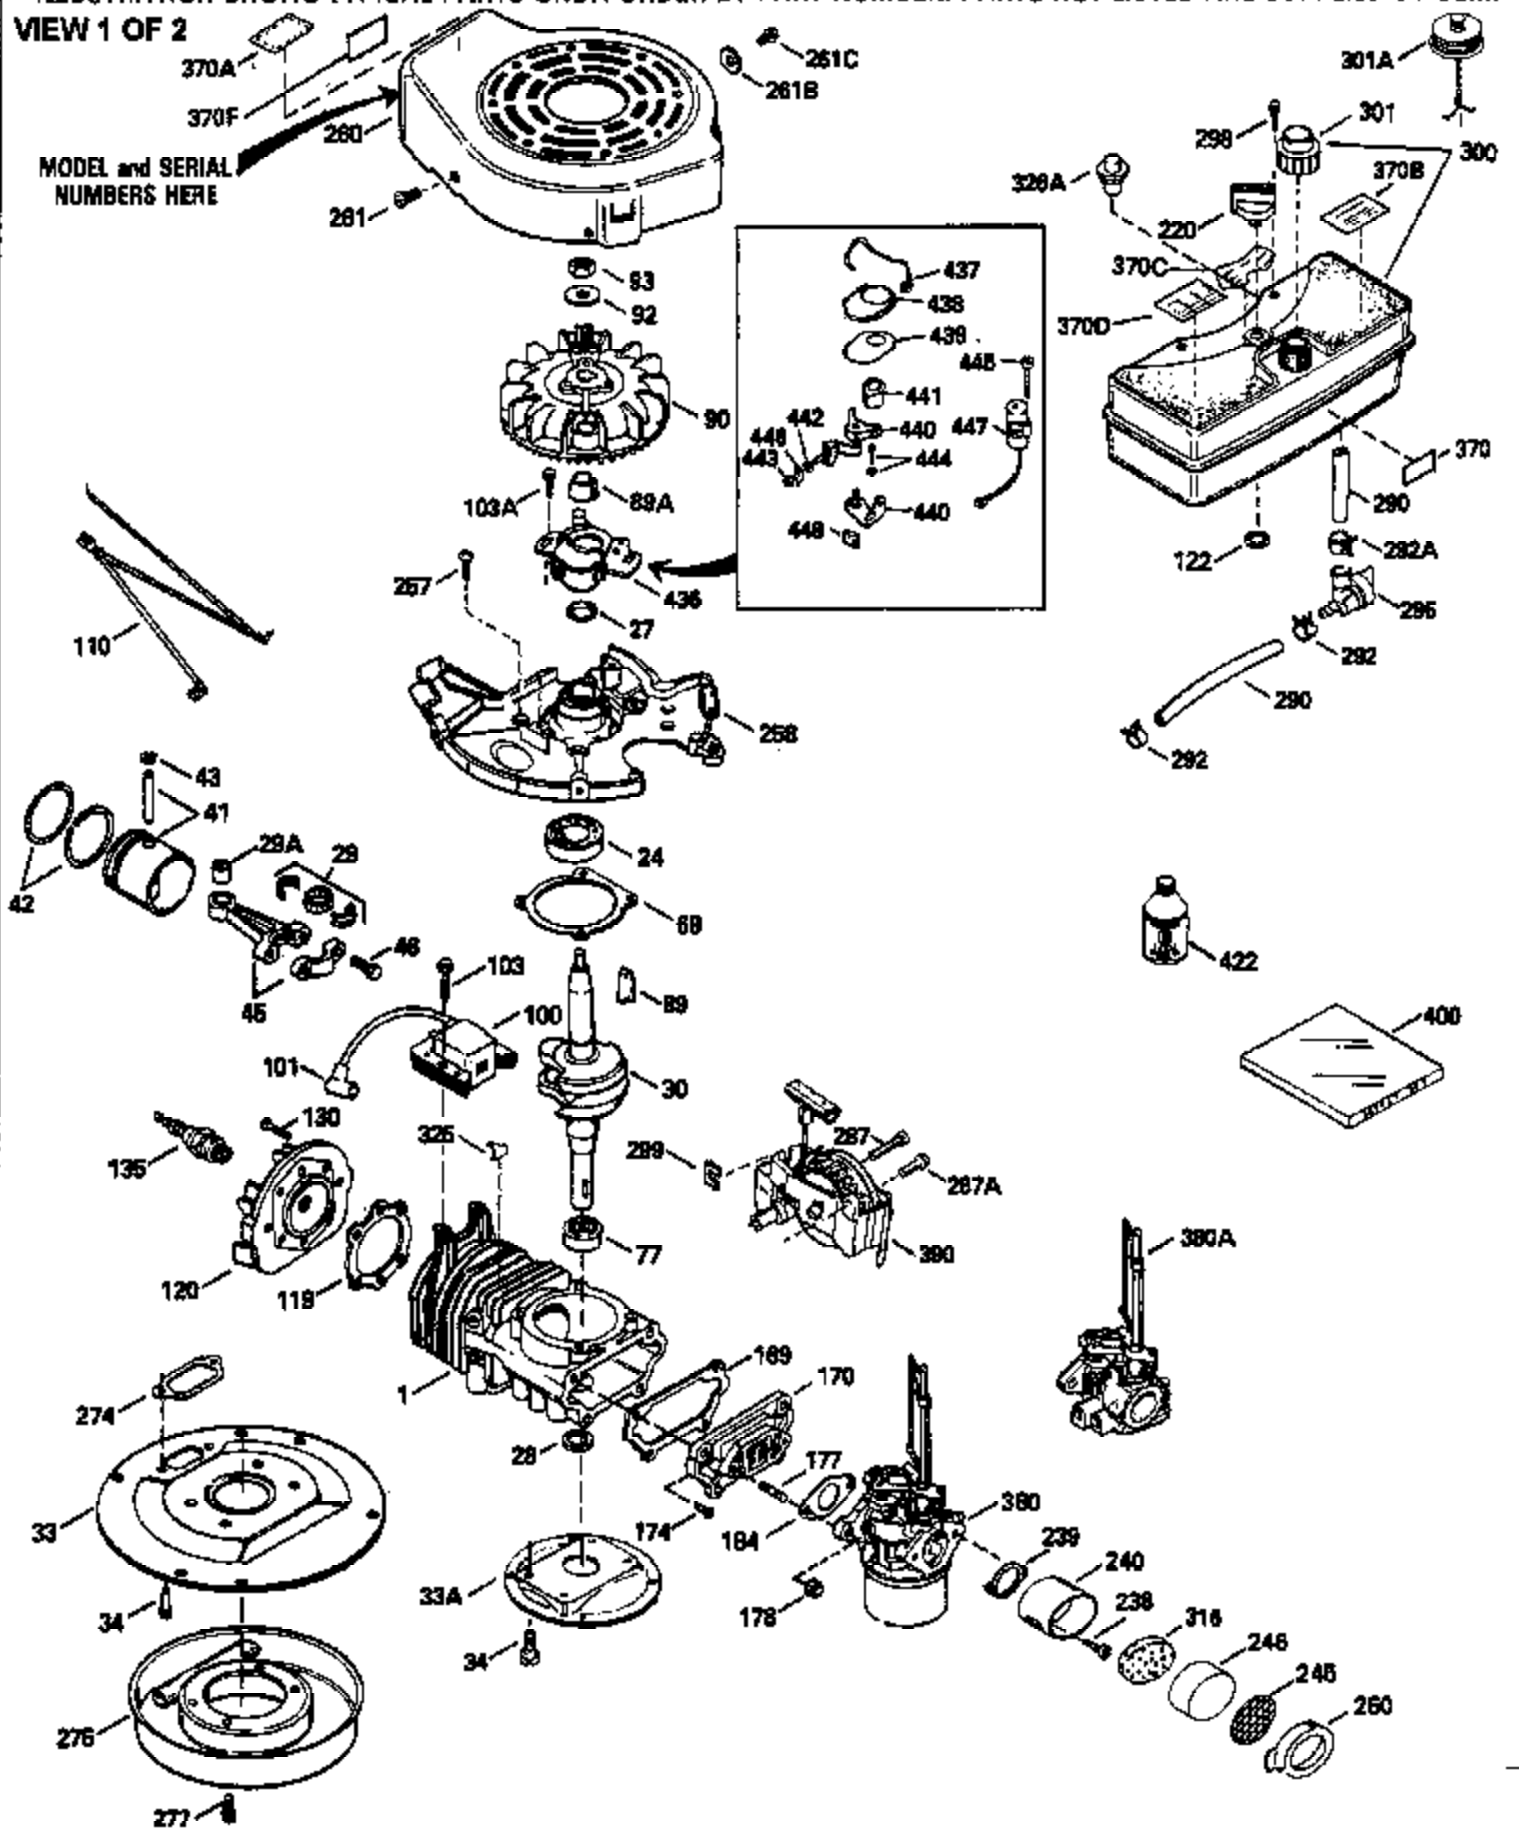

ILLUSTRATION SHOWS TYPICAL PARTS ONLY. ORDER BY PART NUMBER. PARTS NOT LISTED ARE SUPPLIED BY OEM.

VIEW 1 OF 2

MODEL and SERIAL
NUMBERS HERE

Ref #	Part Number	Qty	Description
	1		Cylinder (Order s/b if replacement is req.)
24	530110		Ball Bearing
27	510319		Oil Seal
28	28427		Oil Seal
29	530150		Needle Bearing & Liner Set (37 Needle s)
29A	530104A		Cartridge Bearing
30	290555		Crankshaft
30	330177		Adapter Plate (8" B.C.)
34	650797		Screw, 5/16-18 x 1/2"
41	310272A		Piston & Pin Ass'y. (.010" OS)
41	310283A		Piston & Pin Ass'y. (Std.)(Incl. 43)
42	310190		Ring Set (Std.)
42	310273		Ring Set (.010" OS)
43	310167		Piston Pin Retaining Ring
45	310235B		Connecting Rod Ass'y. (Incl. 29, 29A & 46)
46	650633		Connecting Rod Bolt
69	510292A		* Cylinder Cover Gasket
77	780097		Cartridge Bearing
89A	611032		Adapter Sleeve
90	611112		Flywheel
92	650815		Belleville Washer
93	650390		Flywheel Nut
100	34443A		Solid State Ignition (Incl. 101)
100	730207		Magneto to Solid State Conversion Kit (Includes solid state module, solid state flywheel key, and instructions.)(Use as required on external ignition engines only.)
101	610118		Spark Plug Cover
103	650814		Screw, Torx T-15, 10-24 x 1"
110	611099		Ground Wire
119	510274A		* Cylinder Head Gasket
120	250240B		Cylinder Head
122	570641		Retaining Ring
130	650477		Screw, Torx T-30, 1/4-20 x 3/4"
135	33636		Resistor Spark Plug
169	510323A		* Cover Plate Gasket
170	470152A		Reed & Cover Plate (Incl. 178)
174	650579		Screw, Torx T-25, 10-24 x 1/2"
178	29752		Nut & Lock Washer, 1/4-28
184	510110A		* Carburetor Gasket
220	570640		Control Knob
257	650911		Screw, Torx T-30, 1/4-20 x 5/8"
258	350409		Blower Housing Base (Incl. 27)
260	350410		Blower Housing
261	650958		Screw, 114-20 x 7/16"
261B	650854		Washer
261C	650773		Screw, 1/4-20 x 1/2"
274	510314		Exhaust Gasket
275	390300		Muffler
277	650911		Screw, Torx T-30, 1/4-20 x 5/8"
290	29774		Fuel Line
292	26460		Fuel Line Clamp
295	35857		Fuel Shut-Off Valve
298	650803		Screw, 10-32 x 7/8"
300	410241		Fuel Tank (Incl. 301)
301	410238		Fuel Cap
370A	550223		Name Decal
370F	35977		Caution Decal