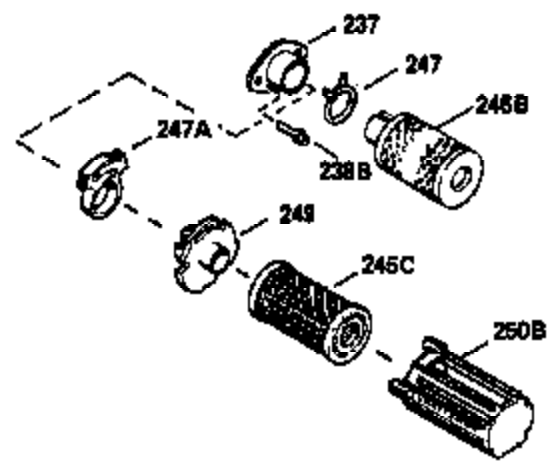

ILLUSTRATION SHOWS TYPICAL PARTS ONLY. ORDER BY PART NUMBER. PARTS NOT LISTED ARE SUPPLIED BY OEM.

VIEW 2 OF 2

Ref #	Part Number	Qty	Description
	92 650815		Belleville Washer
	93 650390		Flywheel Nut
189A	650911		Screw, Torx T-30, 1/4-20 x 5/8" (As r eq.)
	230 34338		Air Cleaner Gasket
238A	650806		Screw, 10-32 x 5/8"
240A	450234		Air Cleaner Body
245A	450236		Air Cleaner Element
	248 33008		Air Cleaner Tube
250A	33007		Air Cleaner Cover
261B	650854		Washer
	285 590551		Starter Cup
287B			Rivet (Can be purchased locally)
316A	450235		Mesh Screen
	326 450237		Button Plug
390A	590557		Rewind Starter (Refer to Division 5, Section C, page 25 or Fiche 23B, Grid G-11 for breakdown)