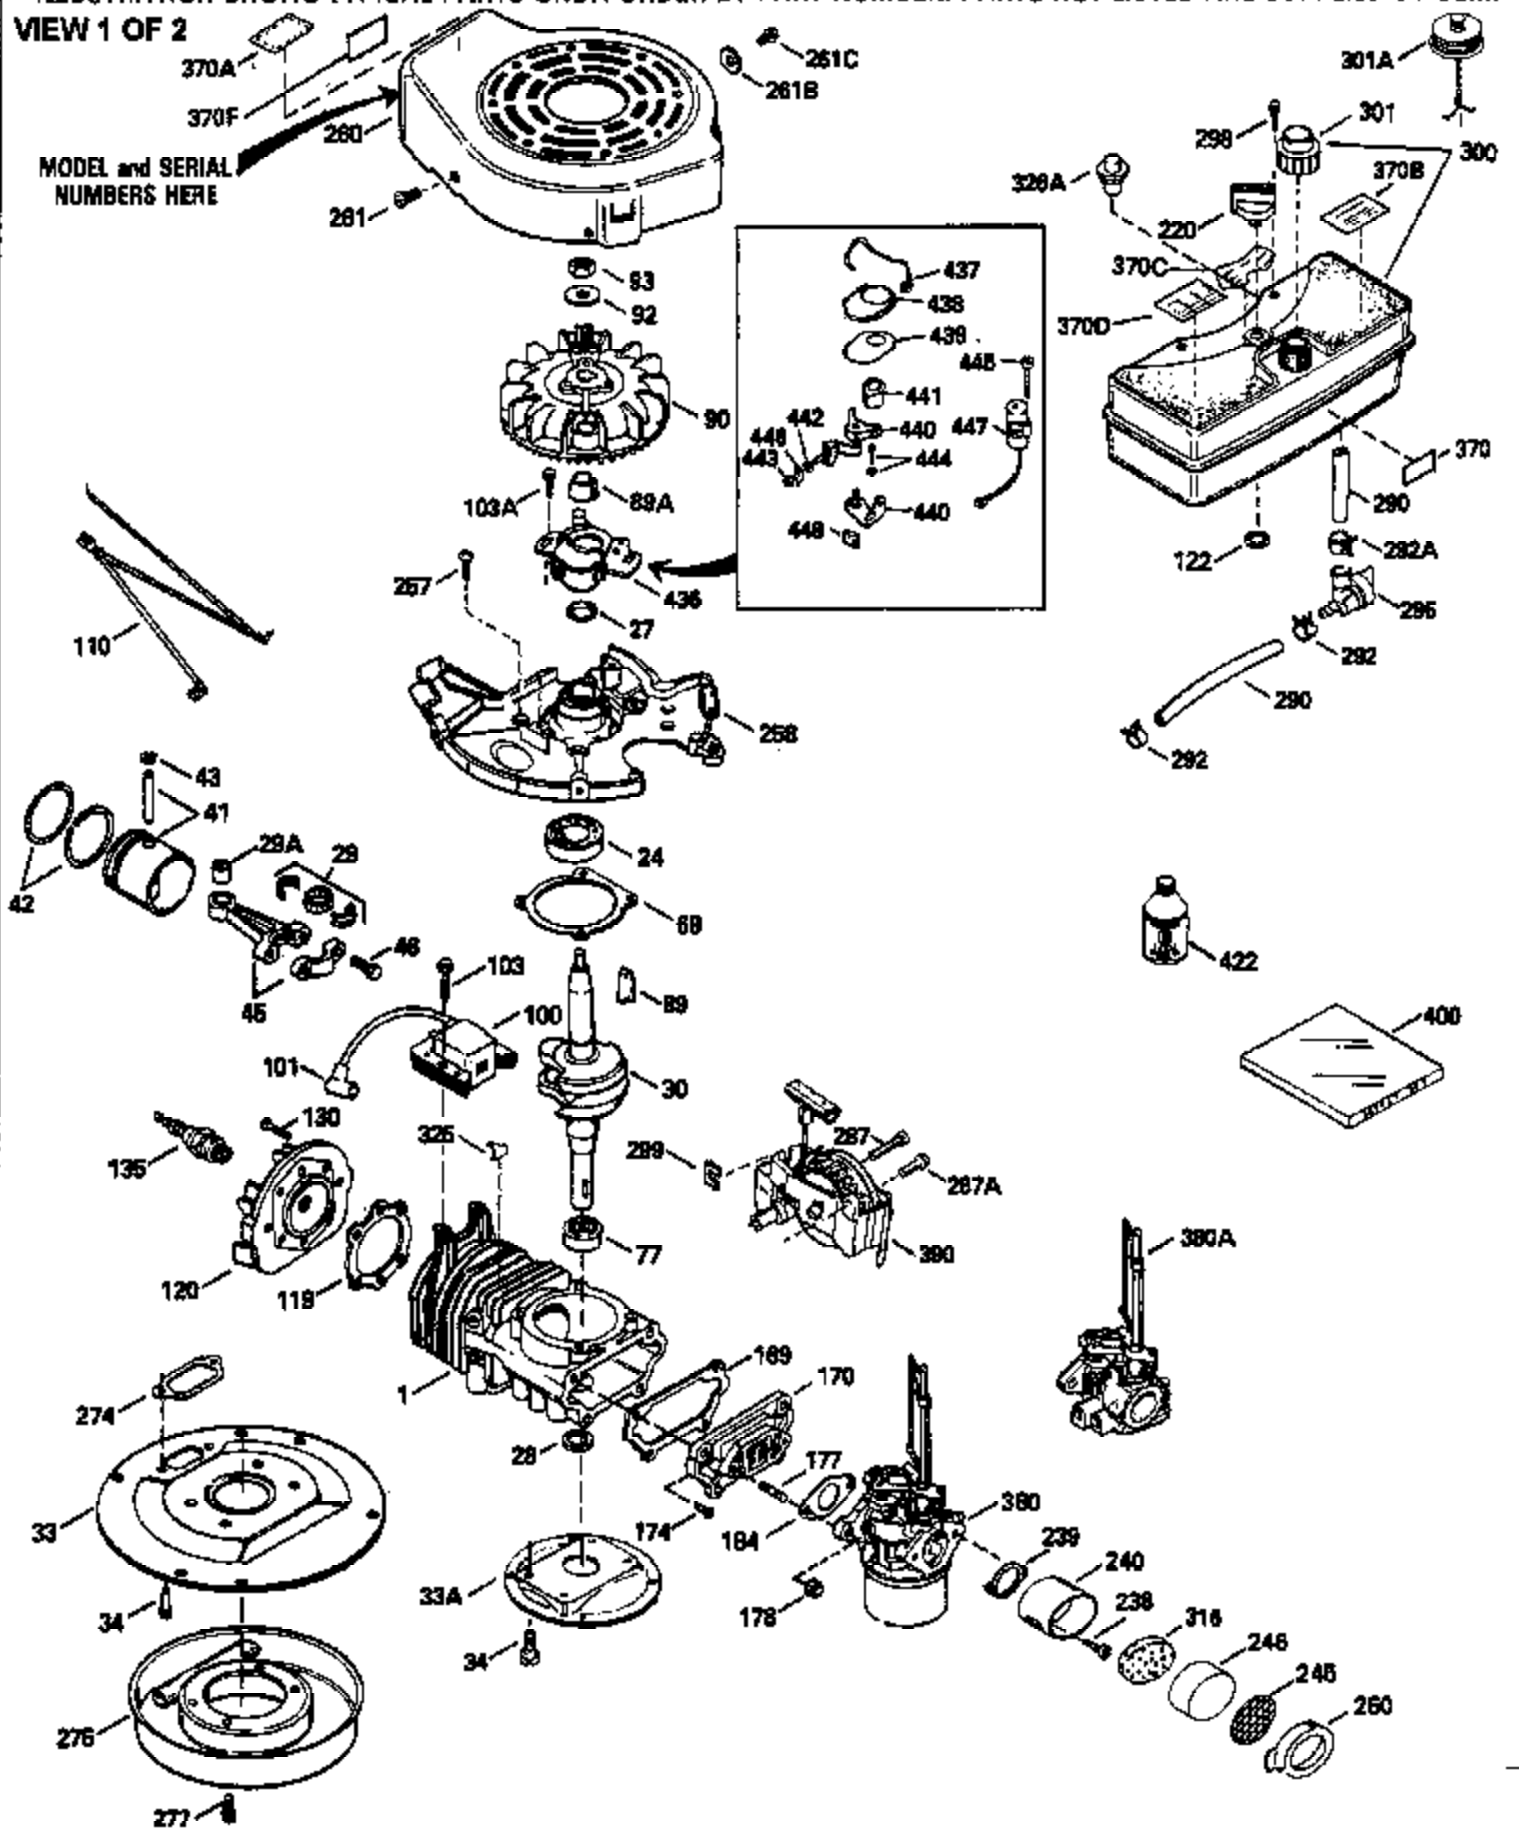

ILLUSTRATION SHOWS TYPICAL PARTS ONLY. ORDER BY PART NUMBER. PARTS NOT LISTED ARE SUPPLIED BY OEM.

VIEW 1 OF 2

MODEL and SERIAL
NUMBERS HERE

Ref #	Part Number	Qty	Description
	1		Cylinder (Order s/b if replacement is req.)
24	530110		Ball Bearing
27	510319		Oil Seal
28	28427		Oil Seal
29A	530104A		Cartridge Bearing
29	530150		Needle Bearing & Liner Set (37 Needle s)
30	290555		Crankshaft
30	330177		Adapter Plate (8" B.C.)
34	650797		Screw, 5/16-18 x 1/2"
41	310272A		Piston & Pin Ass'y. (.010" OS)
41	310283A		Piston & Pin Ass'y. (Std.)(Incl. 43)
42	310190		Ring Set (Std.)
42	310273		Ring Set (.010" OS)
43	310167		Piston Pin Retaining Ring
45	310235B		Connecting Rod Ass'y. (Incl. 29, 29A & 46)
46	650633		Connecting Rod Bolt
69	510292A		* Cylinder Cover Gasket
77	780097		Cartridge Bearing
89A	611032		Adapter Sleeve
90	611112		Flywheel
92	650815		Belleville Washer
93	650390		Flywheel Nut
100	34443A		Solid State Ignition (Incl. 101)
100	730207		Magneto to Solid State Conversion Kit (Includes solid state module, solid state flywheel key, and instructions.)(Use as required on external ignition engines only.)
101	610118		Spark Plug Cover
103	650814		Screw, Torx T-15, 10-24 x 1"
110	611059		Ground Wire
119	510274A		* Cylinder Head Gasket
120	250240B		Cylinder Head
122	570641		Retaining Ring
130	650477		Screw, Torx T-30, 1/4-20 x 3/4"
135	33636		Resistor Spark Plug
169	510323A		* Cover Plate Gasket
170	470152A		Reed & Cover Plate (Incl. 178)
174	650579		Screw, Torx T-25, 10-24 x 1/2"
178	29752		Nut & Lock Washer, 1/4-28
184	510110A		* Carburetor Gasket
192	34966		Brake Control Link
220	570657		Control Knob
257	650911		Screw, Torx T-30, 1/4-20 x 5/8"
258	350427		Blower Housing Base (Incl. 27)
260	350418		Blower Housing
261	650958		Screw, 114-20 x 7/16"
261B	650854		Washer
261C	650773		Screw, 1/4-20 x 1/2"
274	510314		Exhaust Gasket
275	390300		Muffler
277	650911		Screw, Torx T-30, 1/4-20 x 5/8"
290	34357		Fuel Line
292	26460		Fuel Line Clamp
298	650803		Screw, 10-32 x 7/8"
300	410241		Fuel Tank (Incl. 301)
301	410238		Fuel Cap
370A	550223		Name Decal
370B	550213		Warning Decal