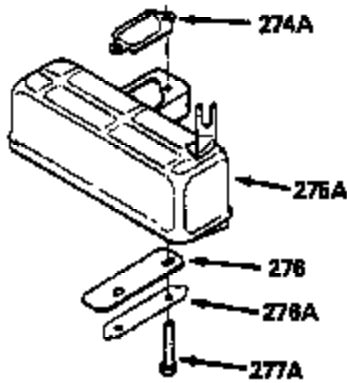

Ref #	Part Number	Qty	Description
370C	550224		Control Decal
370D	550212		Fuel Mix Decal
370F	35977		Caution Decal
380	632326		Carburetor (Incl. 184) (Refer to Division 5, Section A, page A1-42 or Fiche 23B, Grid F-13 for breakdown)
400	510295A		* Gasket Set (Incl. items marked *)
422	730227A		2-Cycle Oil (8 oz.)

ILLUSTRATION SHOWS TYPICAL PARTS ONLY. ORDER BY PART NUMBER. PARTS NOT LISTED ARE SUPPLIED BY OEM.

VIEW 2 OF 2