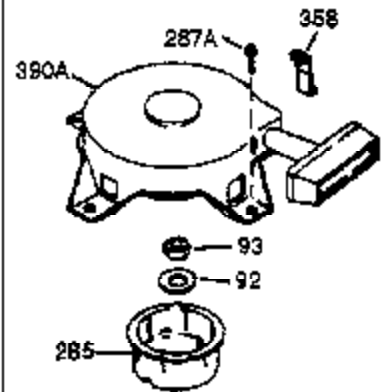

ILLUSTRATION SHOWS TYPICAL PARTS ONLY. ORDER BY PART NUMBER. PARTS NOT LISTED ARE SUPPLIED BY OEM.

VIEW 2 OF 2

Ref #	Part Number	Qty	Description
92	650815	1	Belleville Washer
93	650390	1	Flywheel Nut
189	650773	1	Screw, 1/4-20 x 1/2"
190	35831	1	Brake Lever
191	570658A	1	S.E. Brake Bracket (Incl. 195)
192	34966	1	Brake Control Link
193	34965	1	Brake Spring
194	32309	1	Retaining Ring
195	610973	1	Terminal
230	34338	1	Air Cleaner Gasket
238	650806	2	Screw, 10-32 x 5/8"
240	450234	1	Air Cleaner Body
245B	450235	1	Air Cleaner Filter
245	450236	1	Air Cleaner Filter
248	33008	1	Air Cleaner Tube
250	33007	1	Air Cleaner Cover
261A	650853	1	Screw, 1/4-20 x 1/2"
261B	650854	1	Washer
285	590551	1	Starter Cup
326	450237	1	Plug
350	570682	1	Primer Assembly
351	570656	1	Primer Line
370C	36260	1	Primer Decal
370I	550213	1	Warning Decal
370K	36695	1	Starter Decal