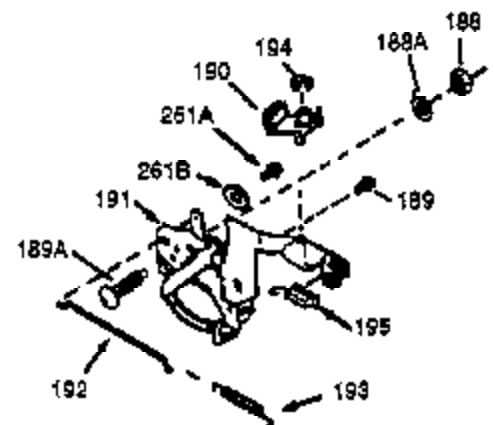

ILLUSTRATION SHOWS TYPICAL PARTS ONLY. ORDER BY PART NUMBER. PARTS NOT LISTED ARE SUPPLIED BY OEM.

VIEW 2 OF 2

Ref #	Part Number	Qty	Description
92	650815	1	Belleville Washer
93	650390	1	Flywheel Nut
189	650773	1	Screw, 1/4-20 x 1/2"
190	35831	1	Brake Lever
191	570658A	1	S.E. Brake Bracket (Incl. 195)
192	34966	1	Brake Control Link
193	34965	1	Brake Spring
194	32309	1	Retaining Ring
195	610973	1	Terminal
230	34338	1	Air Cleaner Gasket
238	650806	2	Screw, 10-32 x 5/8"
240	450234	1	Air Cleaner Body
245B	450235	1	Air Cleaner Filter
245	450236	1	Air Cleaner Filter
248	33008	1	Air Cleaner Tube
250	33007	1	Air Cleaner Cover
261A	650853	1	Screw, 1/4-20 x 1/2"
261B	650854	1	Washer
285	590551	1	Starter Cup
326	450237	1	Plug
350	570682	1	Primer Assembly
351	570656	1	Primer Line
370C	36260	1	Primer Decal
370I	550213	1	Warning Decal
370K	36695	1	Starter Decal