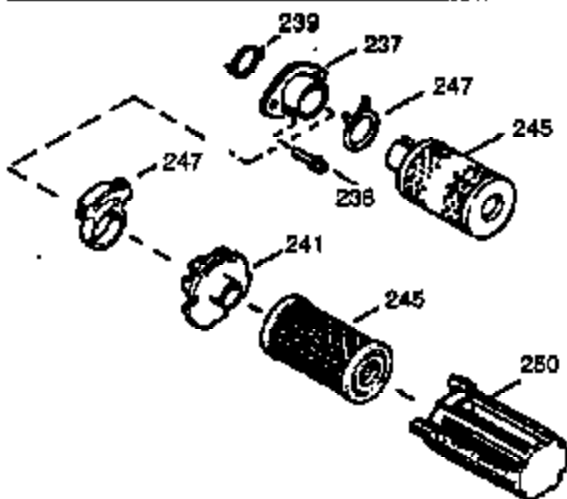

ILLUSTRATION SHOWS TYPICAL PARTS ONLY. ORDER BY PART NUMBER. PARTS NOT LISTED ARE SUPPLIED BY OEM.

VIEW 2 OF 2

Ref #	Part Number	Qty	Description
92	650815	1	Belleville Washer
93	650390	1	Flywheel Nut
189	650773	1	Screw, 1/4-20 x 1/2"
190	35831	1	Brake Lever
191	570658A	1	S.E. Brake Bracket (Incl. 195)
192	34966	1	Brake Control Link
193	34965	1	Brake Spring
194	32309	1	Retaining Ring
195	610973	1	Terminal
230	34338	1	Air Cleaner Gasket
238	650806	2	Screw, 10-32 x 5/8"
240	450234	1	Air Cleaner Body
245B	450235	1	Air Cleaner Filter
245	450236	1	Air Cleaner Filter
248	33008	1	Air Cleaner Tube
250	33007	1	Air Cleaner Cover
261A	650853	1	Screw, 1/4-20 x 1/2"
261B	650854	1	Washer
285	590551	1	Starter Cup
326	450237	1	Plug
350	570682	1	Primer Assembly
351	570656	1	Primer Line
370C	36260	1	Primer Decal
370I	550213	1	Warning Decal
370K	36695	1	Starter Decal