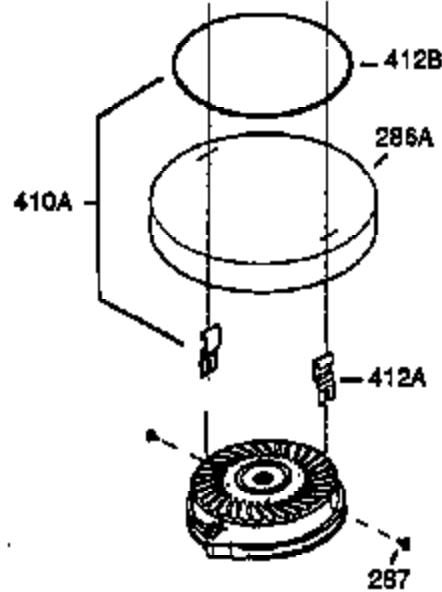

ILLUSTRATION SHOWS TYPICAL PARTS ONLY. ORDER BY PART NUMBER. PARTS NOT LISTED ARE SUPPLIED BY OEM.

VIEW 2 OF 2

Ref #	Part Number	Qty	Description
92	650815	1	Belleville Washer
93	650390	1	Flywheel Nut
189	650773	1	Screw, 1/4-20 x 1/2"
190	35831	1	Brake Lever
191	570658A	1	S.E. Brake Bracket (Incl. 195)
192	34966	1	Brake Control Link
193	34965	1	Brake Spring
194	32309	1	Retaining Ring
195	610973	1	Terminal
230	34338	1	Air Cleaner Gasket
238	650806	2	Screw, 10-32 x 5/8"
240	450234	1	Air Cleaner Body
245B	450235	1	Air Cleaner Filter
245	450236	1	Air Cleaner Filter
248	33008	1	Air Cleaner Tube
250	33007	1	Air Cleaner Cover
261A	650853	1	Screw, 1/4-20 x 1/2"
261B	650854	1	Washer
285	590551	1	Starter Cup
326	450237	1	Plug
350	570682	1	Primer Assembly
351	570656	1	Primer Line
370C	36260	1	Primer Decal
370I	550213	1	Warning Decal
370K	36695	1	Starter Decal