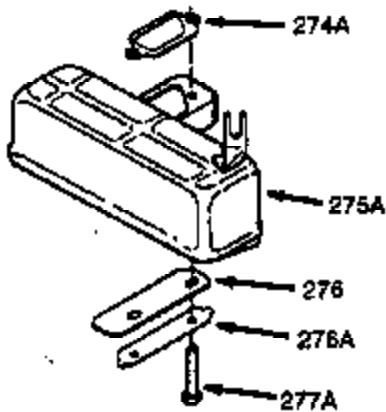

ILLUSTRATION SHOWS TYPICAL PARTS ONLY. ORDER BY PART NUMBER. PARTS NOT LISTED ARE SUPPLIED BY OEM.

VIEW 2 OF 2

Ref #	Part Number	Qty	Description
92	650815	1	Belleville Washer
93	650390	1	Flywheel Nut
189	650773	1	Screw, 1/4-20 x 1/2"
190	35831	1	Brake Lever
191	570658A	1	S.E. Brake Bracket (Incl. 195)
192	34966	1	Brake Control Link
193	34965	1	Brake Spring
194	32309	1	Retaining Ring
195	610973	1	Terminal
230	34338	1	Air Cleaner Gasket
238	650806	2	Screw, 10-32 x 5/8"
240	450234	1	Air Cleaner Body
245B	450235	1	Air Cleaner Filter
245	450236	1	Air Cleaner Filter
248	33008	1	Air Cleaner Tube
250	33007	1	Air Cleaner Cover
261A	650853	1	Screw, 1/4-20 x 1/2"
261B	650854	1	Washer
285	590551	1	Starter Cup
326	450237	1	Plug
350	570682	1	Primer Assembly
351	570656	1	Primer Line
370C	36260	1	Primer Decal
370I	550213	1	Warning Decal
370K	36695	1	Starter Decal