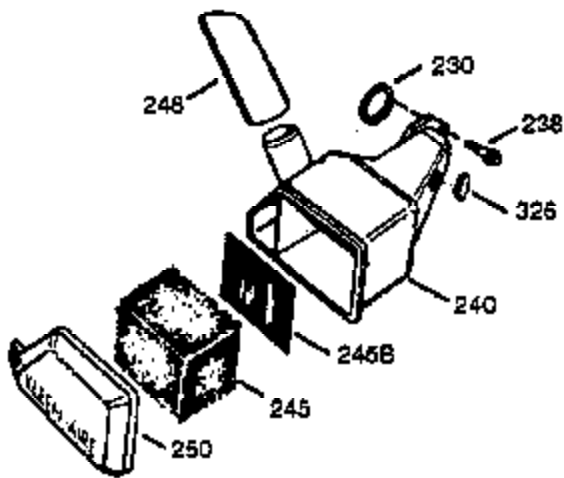

ILLUSTRATION SHOWS TYPICAL PARTS ONLY. ORDER BY PART NUMBER. PARTS NOT LISTED ARE SUPPLIED BY OEM.

VIEW 2 OF 2

Ref #	Part Number	Qty	Description
92	650815	1	Belleville Washer
93	650390	1	Flywheel Nut
189	650773	1	Screw, 1/4-20 x 1/2"
190	35831	1	Brake Lever
191	570658A	1	S.E. Brake Bracket (Incl. 195)
192	34966	1	Brake Control Link
193	34965	1	Brake Spring
194	32309	1	Retaining Ring
195	610973	1	Terminal
230	34338	1	Air Cleaner Gasket
238	650806	2	Screw, 10-32 x 5/8"
240	450234	1	Air Cleaner Body
245B	450235	1	Air Cleaner Filter
245	450236	1	Air Cleaner Filter
248	33008	1	Air Cleaner Tube
250	33007	1	Air Cleaner Cover
261A	650853	1	Screw, 1/4-20 x 1/2"
261B	650854	1	Washer
285	590551	1	Starter Cup
326	450237	1	Plug
350	570682	1	Primer Assembly
351	570656	1	Primer Line
370C	36260	1	Primer Decal
370I	550213	1	Warning Decal
370K	36695	1	Starter Decal