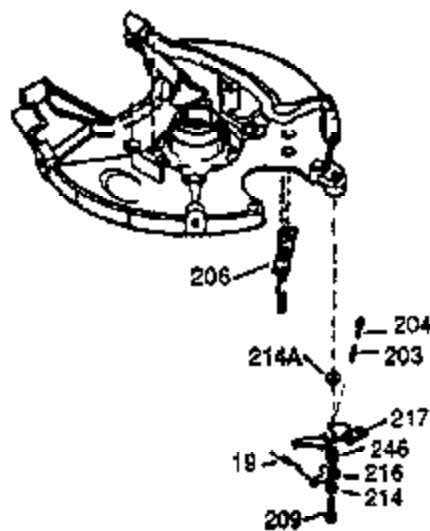

ILLUSTRATION SHOWS TYPICAL PARTS ONLY. ORDER BY PART NUMBER. PARTS NOT LISTED ARE SUPPLIED BY OEM.

VIEW 2 OF 2

Ref #	Part Number	Qty	Description
92	650815	1	Belleville Washer
93	650390	1	Flywheel Nut
189	650773	1	Screw, 1/4-20 x 1/2"
190	35831	1	Brake Lever
191	570658A	1	S.E. Brake Bracket (Incl. 195)
192	34966	1	Brake Control Link
193	34965	1	Brake Spring
194	32309	1	Retaining Ring
195	610973	1	Terminal
230	34338	1	Air Cleaner Gasket
238	650806	2	Screw, 10-32 x 5/8"
240	450234	1	Air Cleaner Body
245B	450235	1	Air Cleaner Filter
245	450236	1	Air Cleaner Filter
248	33008	1	Air Cleaner Tube
250	33007	1	Air Cleaner Cover
261A	650853	1	Screw, 1/4-20 x 1/2"
261B	650854	1	Washer
285	590551	1	Starter Cup
326	450237	1	Plug
350	570682	1	Primer Assembly
351	570656	1	Primer Line
370C	36260	1	Primer Decal
370I	550213	1	Warning Decal
370K	36695	1	Starter Decal