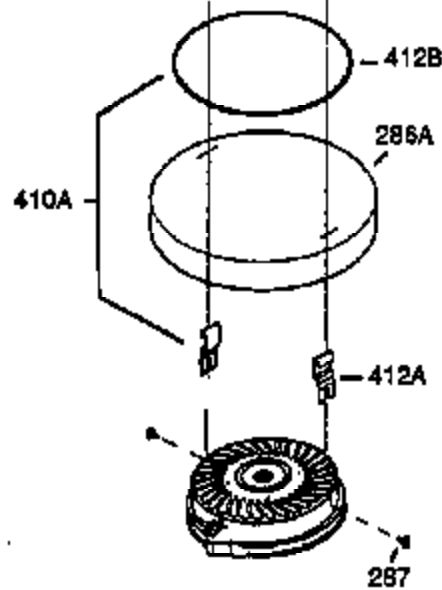

ILLUSTRATION SHOWS TYPICAL PARTS ONLY. ORDER BY PART NUMBER. PARTS NOT LISTED ARE SUPPLIED BY OEM.

VIEW 2 OF 2

Ref #	Part Number	Qty	Description
92	650815	1	Belleville Washer
93	650390	1	Flywheel Nut
189	650773	1	Screw, 1/4-20 x 1/2"
190	35831	1	Brake Lever
191	570658A	1	S.E. Brake Bracket (Incl. 195)
192	34966	1	Brake Control Link
193	34965	1	Brake Spring
194	32309	1	Retaining Ring
195	610973	1	Terminal
230	34338	1	Air Cleaner Gasket
238	650806	2	Screw, 10-32 x 5/8"
240	450234	1	Air Cleaner Body
245B	450235	1	Air Cleaner Filter
245	450236	1	Air Cleaner Filter
248	33008	1	Air Cleaner Tube
250	33007	1	Air Cleaner Cover
261A	650853	1	Screw, 1/4-20 x 1/2"
261B	650854	1	Washer
285	590551A	1	Starter Cup
326	450237	1	Plug
350	570682	1	Primer Assembly
351	570656	1	Primer Line
370C	36260	1	Primer Decal
370I	550213	1	Warning Decal
370K	36695	1	Starter Decal