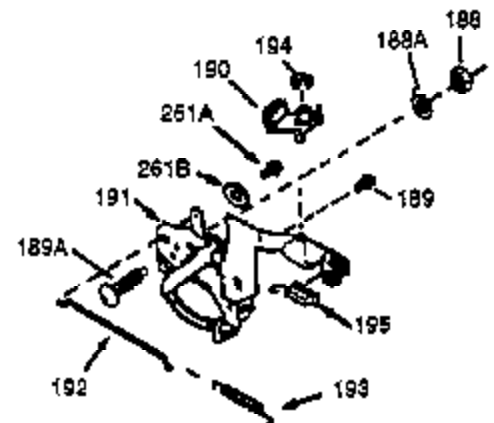

ILLUSTRATION SHOWS TYPICAL PARTS ONLY. ORDER BY PART NUMBER. PARTS NOT LISTED ARE SUPPLIED BY OEM.

VIEW 2 OF 2

Ref #	Part Number	Qty	Description
92	650815	1	Belleville Washer
93	650390	1	Flywheel Nut
189	650773	1	Screw, 1/4-20 x 1/2"
190	35831	1	Brake Lever
191	570658A	1	S.E. Brake Bracket (Incl. 195)
192	34966	1	Brake Control Link
193	34965	1	Brake Spring
194	32309	1	Retaining Ring
195	610973	1	Terminal
230	34338	1	Air Cleaner Gasket
238	650806	2	Screw, 10-32 x 5/8"
240	450234	1	Air Cleaner Body
245B	450235	1	Air Cleaner Filter
245	450236	1	Air Cleaner Filter
248	33008	1	Air Cleaner Tube
250	33007	1	Air Cleaner Cover
261A	650853	1	Screw, 1/4-20 x 1/2"
261B	650854	1	Washer
285	590551A	1	Starter Cup
326	450237	1	Plug
350	570682	1	Primer Assembly
351	570656	1	Primer Line
370C	36260	1	Primer Decal
370I	550213	1	Warning Decal
370K	36695	1	Starter Decal