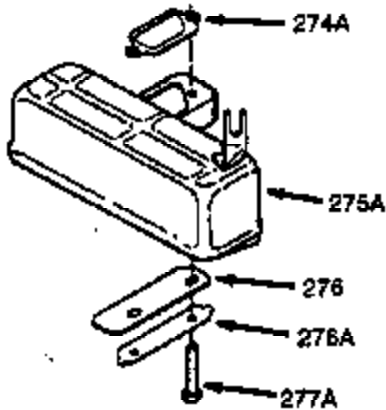

ILLUSTRATION SHOWS TYPICAL PARTS ONLY. ORDER BY PART NUMBER. PARTS NOT LISTED ARE SUPPLIED BY OEM.

VIEW 2 OF 2

Ref #	Part Number	Qty	Description
92	650815	1	Belleville Washer
93	650390	1	Flywheel Nut
189	650773	1	Screw, 1/4-20 x 1/2"
190	35831	1	Brake Lever
191	570658A	1	S.E. Brake Bracket (Incl. 195)
192	34966	1	Brake Control Link
193	34965	1	Brake Spring
194	32309	1	Retaining Ring
195	610973	1	Terminal
230	34338	1	Air Cleaner Gasket
238	650806	2	Screw, 10-32 x 5/8"
240	450234	1	Air Cleaner Body
245B	450235	1	Air Cleaner Filter
245	450236	1	Air Cleaner Filter
248	33008	1	Air Cleaner Tube
250	33007	1	Air Cleaner Cover
261A	650853	1	Screw, 1/4-20 x 1/2"
261B	650854	1	Washer
285	590551A	1	Starter Cup
326	450237	1	Plug
350	570682	1	Primer Assembly
351	570656	1	Primer Line
370C	36260	1	Primer Decal
370I	550213	1	Warning Decal
370K	36695	1	Starter Decal