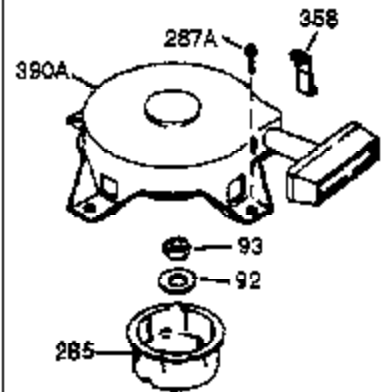

ILLUSTRATION SHOWS TYPICAL PARTS ONLY. ORDER BY PART NUMBER. PARTS NOT LISTED ARE SUPPLIED BY OEM.

VIEW 2 OF 2

Ref #	Part Number	Qty	Description
92	650815	1	Belleville Washer
93	650390	1	Flywheel Nut
189	650773	1	Screw, 1/4-20 x 1/2"
190	35831	1	Brake Lever
191	570658A	1	S.E. Brake Bracket (Incl. 195)
192	34966	1	Brake Control Link
193	34965	1	Brake Spring
194	32309	1	Retaining Ring
195	610973	1	Terminal
230	34338	1	Air Cleaner Gasket
238	650806	2	Screw, 10-32 x 5/8"
240	450234	1	Air Cleaner Body
245B	450235	1	Air Cleaner Filter
245	450236	1	Air Cleaner Filter
248	33008	1	Air Cleaner Tube
250	33007	1	Air Cleaner Cover
261A	650853	1	Screw, 1/4-20 x 1/2"
261B	650854	1	Washer
285	590551A	1	Starter Cup
326	450237	1	Plug
350	570682	1	Primer Assembly
351	570656	1	Primer Line
370C	36260	1	Primer Decal
370I	550213	1	Warning Decal
370K	36695	1	Starter Decal