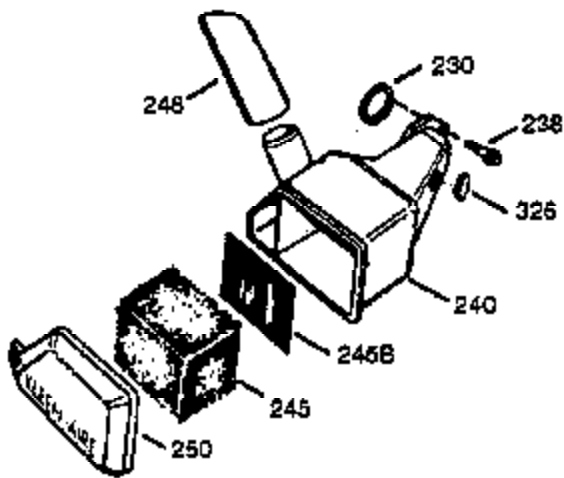

ILLUSTRATION SHOWS TYPICAL PARTS ONLY. ORDER BY PART NUMBER. PARTS NOT LISTED ARE SUPPLIED BY OEM.

VIEW 2 OF 2

Ref #	Part Number	Qty	Description
92	650815	1	Belleville Washer
93	650390	1	Flywheel Nut
189	650773	1	Screw, 1/4-20 x 1/2"
190	35831	1	Brake Lever
191	570658A	1	S.E. Brake Bracket (Incl. 195)
192	34966	1	Brake Control Link
193	34965	1	Brake Spring
194	32309	1	Retaining Ring
195	610973	1	Terminal
230	34338	1	Air Cleaner Gasket
238	650806	2	Screw, 10-32 x 5/8"
240	450234	1	Air Cleaner Body
245B	450235	1	Air Cleaner Filter
245	450236	1	Air Cleaner Filter
248	33008	1	Air Cleaner Tube
250	33007	1	Air Cleaner Cover
261A	650853	1	Screw, 1/4-20 x 1/2"
261B	650854	1	Washer
285	590551A	1	Starter Cup
326	450237	1	Plug
350	570682	1	Primer Assembly
351	570656	1	Primer Line
370C	36260	1	Primer Decal
370I	550213	1	Warning Decal
370K	36695	1	Starter Decal