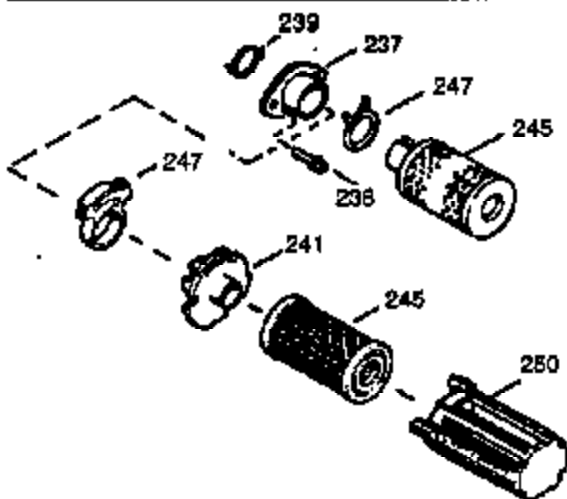

ILLUSTRATION SHOWS TYPICAL PARTS ONLY. ORDER BY PART NUMBER. PARTS NOT LISTED ARE SUPPLIED BY OEM.

VIEW 2 OF 2

Ref #	Part Number	Qty	Description
92	650815	1	Belleville Washer
93	650390	1	Flywheel Nut
189	650773	1	Screw, 1/4-20 x 1/2"
190	35831	1	Brake Lever
191	570658A	1	S.E. Brake Bracket (Incl. 195)
192	34966	1	Brake Control Link
193	34965	1	Brake Spring
194	32309	1	Retaining Ring
195	610973	1	Terminal
230	34338	1	Air Cleaner Gasket
238	650806	2	Screw, 10-32 x 5/8"
240	450234	1	Air Cleaner Body
245B	450235	1	Air Cleaner Filter
245	450236	1	Air Cleaner Filter
248	33008	1	Air Cleaner Tube
250	33007	1	Air Cleaner Cover
261A	650853	1	Screw, 1/4-20 x 1/2"
261B	650854	1	Washer
285	590551A	1	Starter Cup
326	450237	1	Plug
350	570682	1	Primer Assembly
351	570656	1	Primer Line
370C	36260	1	Primer Decal
370I	550213	1	Warning Decal
370K	36695	1	Starter Decal