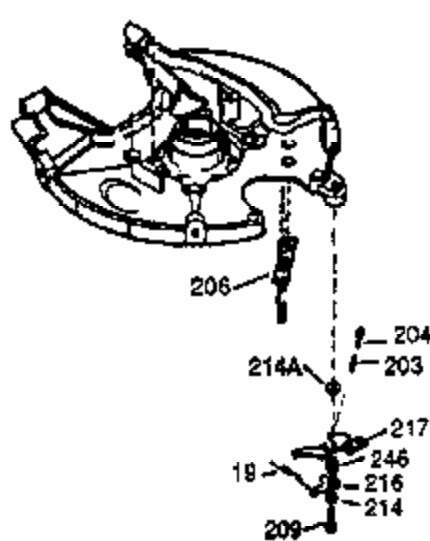

ILLUSTRATION SHOWS TYPICAL PARTS ONLY. ORDER BY PART NUMBER. PARTS NOT LISTED ARE SUPPLIED BY OEM.

VIEW 2 OF 2

Ref #	Part Number	Qty	Description
92	650815	1	Belleville Washer
93	650390	1	Flywheel Nut
189	650773	1	Screw, 1/4-20 x 1/2"
190	35831	1	Brake Lever
191	570658A	1	S.E. Brake Bracket (Incl. 195)
192	34966	1	Brake Control Link
193	34965	1	Brake Spring
194	32309	1	Retaining Ring
195	610973	1	Terminal
230	34338	1	Air Cleaner Gasket
238	650806	2	Screw, 10-32 x 5/8"
240	450234	1	Air Cleaner Body
245B	450235	1	Air Cleaner Filter
245	450236	1	Air Cleaner Filter
248	33008	1	Air Cleaner Tube
250	33007	1	Air Cleaner Cover
261A	650853	1	Screw, 1/4-20 x 1/2"
261B	650854	1	Washer
285	590551A	1	Starter Cup
326	450237	1	Plug
350	570682	1	Primer Assembly
351	570656	1	Primer Line
370C	36260	1	Primer Decal
370I	550213	1	Warning Decal
370K	36695	1	Starter Decal