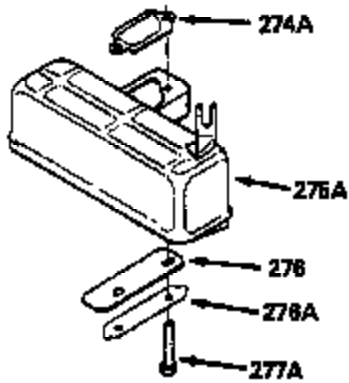

ILLUSTRATION SHOWS TYPICAL PARTS ONLY. ORDER BY PART NUMBER. PARTS NOT LISTED ARE SUPPLIED BY OEM.

VIEW 2 OF 2

Ref #	Part Number	Qty	Description
	92 650815		Belleville Washer
	93 650390		Flywheel Nut
189A	650911		Screw, Torx T-30, 1/4-20 x 5/8" (As r eq.)
	230 34338		Air Cleaner Gasket
238A	650806		Screw, 10-32 x 5/8"
240A	450234		Air Cleaner Body
245A	450236		Air Cleaner Element
	248 33008		Air Cleaner Tube
250A	33007		Air Cleaner Cover
261B	650854		Washer
	285 590551		Starter Cup
287B			Rivet (Can be purchased locally)
316A	450235		Mesh Screen
	326 450237		Button Plug
390A	590557		Rewind Starter (Refer to Division 5, Section C, page 25 or Fiche 23B, Grid G-11 for breakdown)