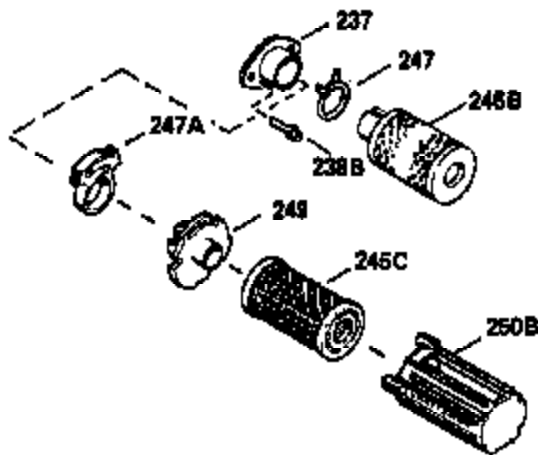

ILLUSTRATION SHOWS TYPICAL PARTS ONLY. ORDER BY PART NUMBER. PARTS NOT LISTED ARE SUPPLIED BY OEM.

VIEW 2 OF 2

Ref #	Part Number	Qty	Description
	92 650815		Belleville Washer
	93 650390		Flywheel Nut
189A	650911		Screw, Torx T-30, 1/4-20 x 5/8" (As r eq.)
	230 34338		Air Cleaner Gasket
238A	650806		Screw, 10-32 x 5/8"
240A	450234		Air Cleaner Body
245A	450236		Air Cleaner Element
	248 33008		Air Cleaner Tube
250A	33007		Air Cleaner Cover
261B	650854		Washer
	285 590551		Starter Cup
287B			Rivet (Can be purchased locally)
316A	450235		Mesh Screen
	326 450237		Button Plug
390A	590557		Rewind Starter (Refer to Division 5, Section C, page 25 or Fiche 23B, Grid G-11 for breakdown)