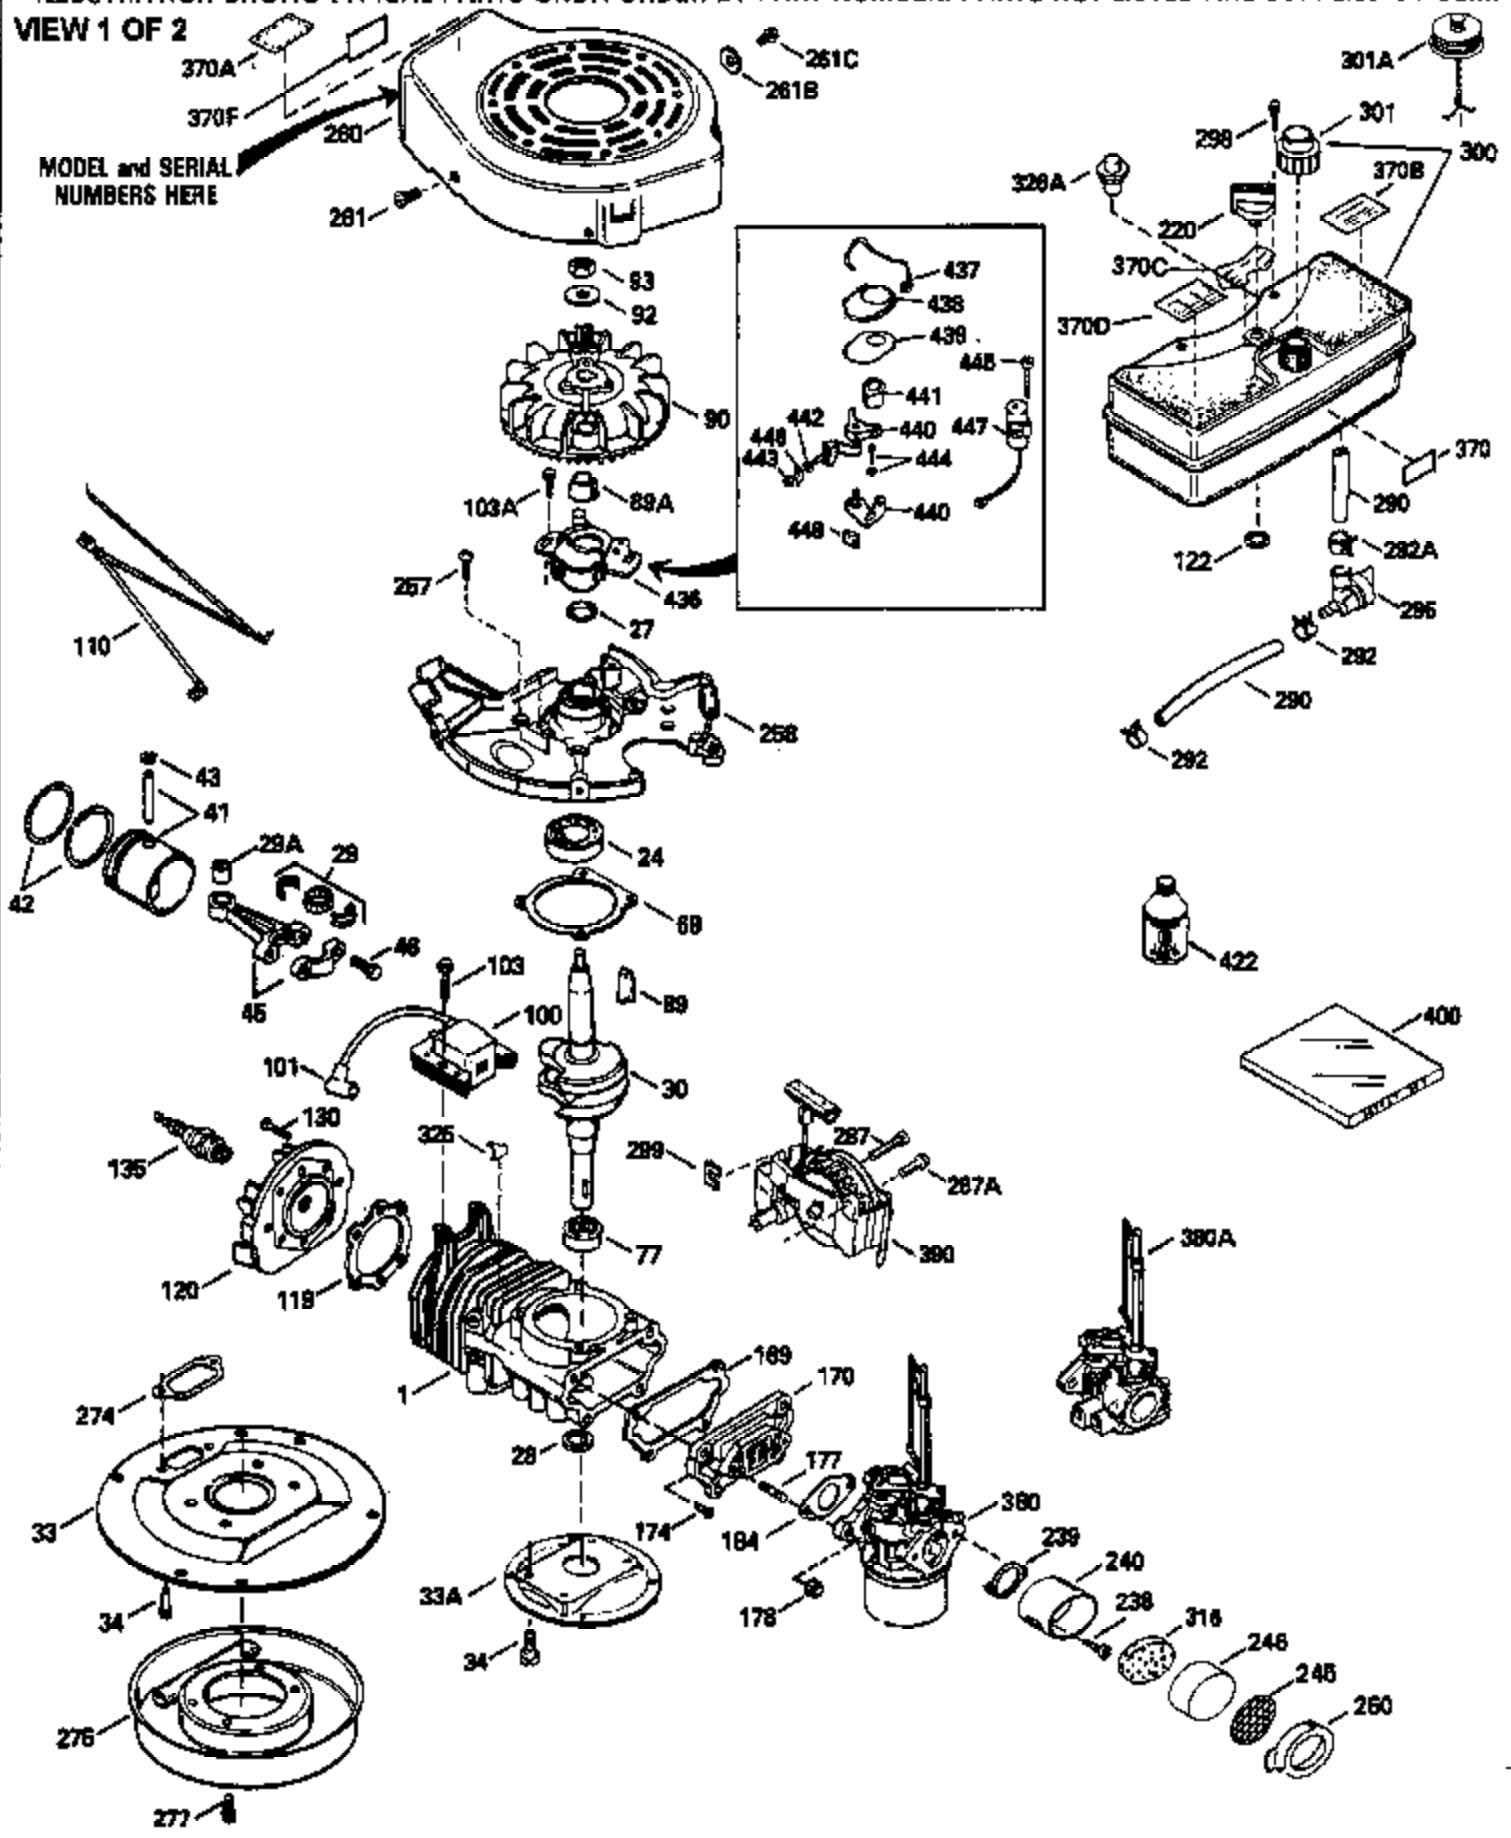

ILLUSTRATION SHOWS TYPICAL PARTS ONLY. ORDER BY PART NUMBER. PARTS NOT LISTED ARE SUPPLIED BY OEM.

VIEW 1 OF 2

MODEL and SERIAL
NUMBERS HERE

Ref #	Part Number	Qty	Description
	1		Cylinder (Order s/b if replacement is req.)
24	530110		Ball Bearing
27	510319		Oil Seal
28	28427		Oil Seal
29A	530104A		Cartridge Bearing
29	530150		Needle Bearing & Liner Set (37 Needle s)
30	290555		Crankshaft
30	330177		Adapter Plate (8" B.C.)
34	650797		Screw, 5/16-18 x 1/2"
41	310272A		Piston & Pin Ass'y. (.010" OS)
41	310283A		Piston & Pin Ass'y. (Std.)(Incl. 43)
42	310190		Ring Set (Std.)
42	310273		Ring Set (.010" OS)
43	310167		Piston Pin Retaining Ring
45	310235B		Connecting Rod Ass'y. (Incl. 29, 29A & 46)
46	650633		Connecting Rod Bolt
69	510292A		* Cylinder Cover Gasket
77	780097		Cartridge Bearing
89A	611032		Adapter Sleeve
90	611112		Flywheel
92	650815		Belleville Washer
93	650390		Flywheel Nut
100	34443A		Solid State Ignition (Incl. 101)
100	730207		Magneto to Solid State Conversion Kit (Includes solid state module, solid state flywheel key, and instructions.)(Use as required on external ignition engines only.)
101	610118		Spark Plug Cover
103	650814		Screw, Torx T-15, 10-24 x 1"
110	611071		Ground Wire
119	510274A		* Cylinder Head Gasket
120	250240B		Cylinder Head
122	570641		Retaining Ring
130	650477		Screw, Torx T-30, 1/4-20 x 3/4"
135	33636		Resistor Spark Plug
169	510323A		* Cover Plate Gasket
170	470152A		Reed & Cover Plate (Incl. 178)
174	650579		Screw, Torx T-25, 10-24 x 1/2"
178	29752		Nut & Lock Washer, 1/4-28
184	510110A		* Carburetor Gasket
220	570640		Control Knob
257	650911		Screw, Torx T-30, 1/4-20 x 5/8"
258	350409		Blower Housing Base (Incl. 27)
260	350410		Blower Housing
261	650958		Screw, 114-20 x 7/16"
261B	650854		Washer
261C	650773		Screw, 1/4-20 x 1/2"
274	510314		Exhaust Gasket
275	390300		Muffler
277	650911		Screw, Torx T-30, 1/4-20 x 5/8"
290	29774		Fuel Line
292	26460		Fuel Line Clamp
295	35857		Fuel Shut-Off Valve
298	650803		Screw, 10-32 x 7/8"
300	410241		Fuel Tank (Incl. 301)
301	410238		Fuel Cap
325	611034		Wire Clip
370A	550223		Name Decal