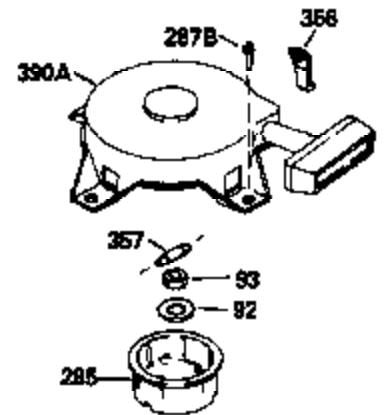

ILLUSTRATION SHOWS TYPICAL PARTS ONLY. ORDER BY PART NUMBER. PARTS NOT LISTED ARE SUPPLIED BY OEM.

VIEW 2 OF 2

Ref #	Part Number	Qty	Description
	92 650815		Belleville Washer
	93 650390		Flywheel Nut
189A	650911		Screw, Torx T-30, 1/4-20 x 5/8" (As r eq.)
	230 34338		Air Cleaner Gasket
238A	650806		Screw, 10-32 x 5/8"
240A	450234		Air Cleaner Body
245A	450236		Air Cleaner Element
	248 33008		Air Cleaner Tube
250A	33007		Air Cleaner Cover
261B	650854		Washer
	285 590551		Starter Cup
287B			Rivet (Can be purchased locally)
316A	450235		Mesh Screen
	326 450237		Button Plug
390A	590557		Rewind Starter (Refer to Division 5, Section C, page 25 or Fiche 23B, Grid G-11 for breakdown)