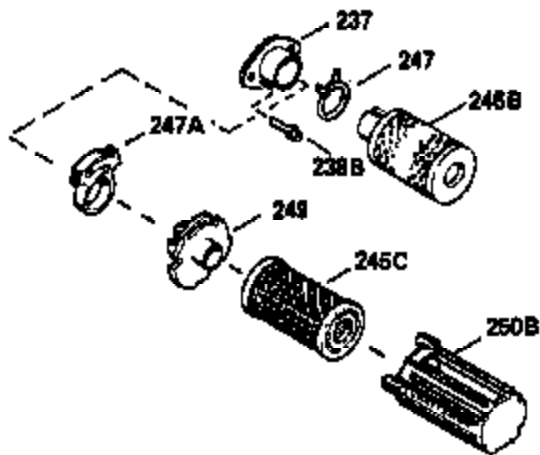

ILLUSTRATION SHOWS TYPICAL PARTS ONLY. ORDER BY PART NUMBER. PARTS NOT LISTED ARE SUPPLIED BY OEM.

VIEW 2 OF 2

Ref #	Part Number	Qty	Description
	92 650815		Belleville Washer
	93 650390		Flywheel Nut
189A	650911		Screw, Torx T-30, 1/4-20 x 5/8" (As r eq.)
	230 34338		Air Cleaner Gasket
238A	650806		Screw, 10-32 x 5/8"
240A	450234		Air Cleaner Body
245A	450236		Air Cleaner Element
	248 33008		Air Cleaner Tube
250A	33007		Air Cleaner Cover
261B	650854		Washer
	285 590551		Starter Cup
287B			Rivet (Can be purchased locally)
316A	450235		Mesh Screen
	326 450237		Button Plug
390A	590537		Rewind Starter (Refer to Division 5, Section C, page 25 or Fiche 23B, Grid G-11 for breakdown)