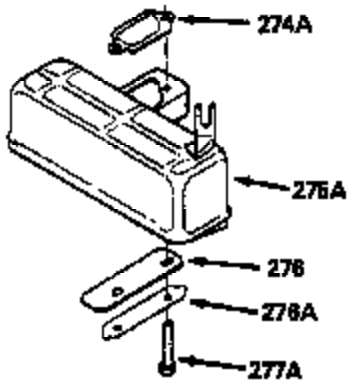

ILLUSTRATION SHOWS TYPICAL PARTS ONLY. ORDER BY PART NUMBER. PARTS NOT LISTED ARE SUPPLIED BY OEM.

VIEW 2 OF 2

Ref #	Part Number	Qty	Description
	92 650815		Belleville Washer
	93 650390		Flywheel Nut
189A	650911		Screw, Torx T-30, 1/4-20 x 5/8" (As r eq.)
	230 34338		Air Cleaner Gasket
238A	650806		Screw, 10-32 x 5/8"
240A	450234		Air Cleaner Body
245A	450236		Air Cleaner Element
	248 33008		Air Cleaner Tube
250A	33007		Air Cleaner Cover
261B	650854		Washer
	285 590551		Starter Cup
287B			Rivet (Can be purchased locally)
316A	450235		Mesh Screen
	326 450237		Button Plug
390A	590537		Rewind Starter (Refer to Division 5, Section C, page 25 or Fiche 23B, Grid G-11 for breakdown)