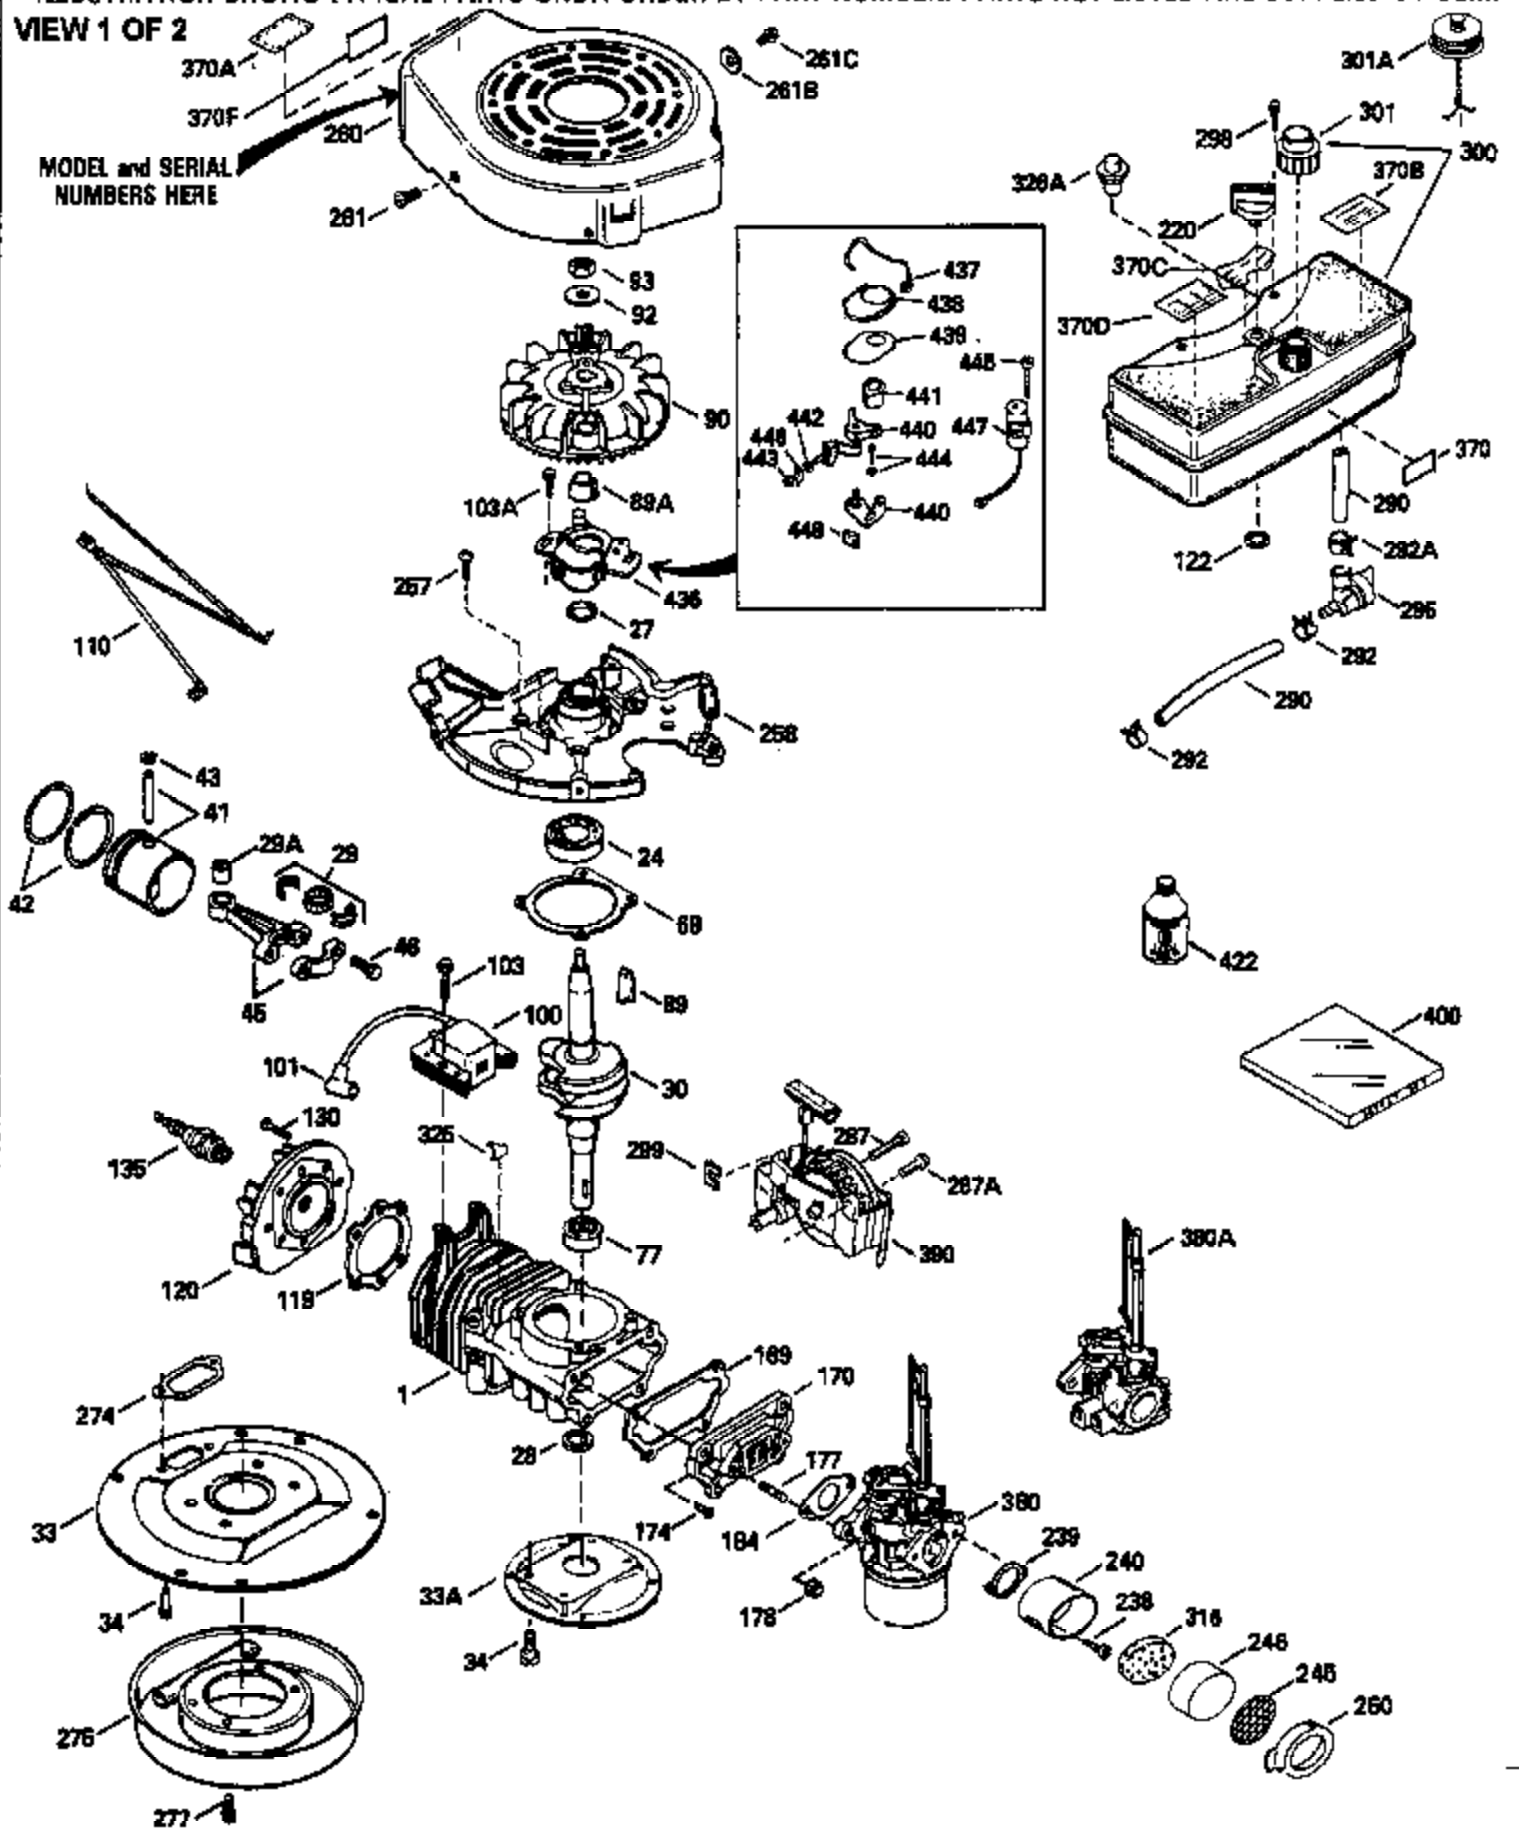

ILLUSTRATION SHOWS TYPICAL PARTS ONLY. ORDER BY PART NUMBER. PARTS NOT LISTED ARE SUPPLIED BY OEM.

VIEW 1 OF 2

MODEL and SERIAL  
NUMBERS HERE

Ref #	Part Number	Qty	Description
	1		Cylinder (Order s/b if replacement is req.)
24	530110		Ball Bearing
27	510319		Oil Seal
28	28427		Oil Seal
29A	530104A		Cartridge Bearing
29	530150		Needle Bearing & Liner Set (37 Needle s)
30	290555		Crankshaft
30	330177		Adapter Plate (8" B.C.)
34	650797		Screw, 5/16-18 x 1/2"
41	310272A		Piston & Pin Ass'y. (.010" OS)
41	310283A		Piston & Pin Ass'y. (Std.)(Incl. 43)
42	310190		Ring Set (Std.)
42	310273		Ring Set (.010" OS)
43	310167		Piston Pin Retaining Ring
45	310235B		Connecting Rod Ass'y. (Incl. 29, 29A & 46)
46	650633		Connecting Rod Bolt
69	510292A		* Cylinder Cover Gasket
77	780097		Cartridge Bearing
89A	611032		Adapter Sleeve
90	611112		Flywheel
92	650815		Belleville Washer
93	650390		Flywheel Nut
100	34443A		Solid State Ignition (Incl. 101)
100	730207		Magneto to Solid State Conversion Kit (Includes solid state module, solid state flywheel key, and instructions.)(Use as required on external ignition engines only.)
101	610118		Spark Plug Cover
103	650814		Screw, Torx T-15, 10-24 x 1"
110	611071		Ground Wire
119	510274A		* Cylinder Head Gasket
120	250240B		Cylinder Head
122	570641		Retaining Ring
130	650477		Screw, Torx T-30, 1/4-20 x 3/4"
135	33636		Resistor Spark Plug
169	510323A		* Cover Plate Gasket
170	470152A		Reed & Cover Plate (Incl. 178)
174	650579		Screw, Torx T-25, 10-24 x 1/2"
178	29752		Nut & Lock Washer, 1/4-28
184	510110A		* Carburetor Gasket
220	570640		Control Knob
257	650911		Screw, Torx T-30, 1/4-20 x 5/8"
258	350409		Blower Housing Base (Incl. 27)
260	350410		Blower Housing
261	650958		Screw, 114-20 x 7/16"
261B	650854		Washer
261C	650773		Screw, 1/4-20 x 1/2"
274	510314		Exhaust Gasket
275	390300		Muffler
277	650911		Screw, Torx T-30, 1/4-20 x 5/8"
290	29774		Fuel Line
292	26460		Fuel Line Clamp
295	35857		Fuel Shut-Off Valve
298	650803		Screw, 10-32 x 7/8"
300	410241		Fuel Tank (Incl. 301)
301	410238		Fuel Cap
325	611034		Wire Clip
370A	550223		Name Decal