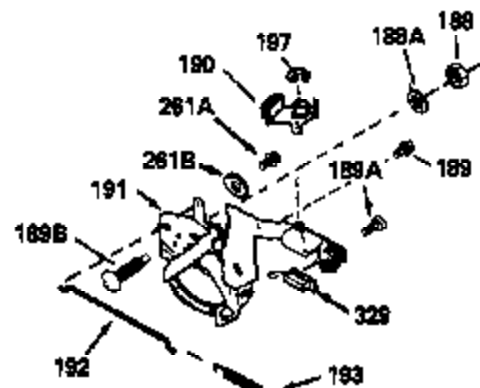

Ref #	Part Number	Qty	Description
370B	550213		Warning Decal
380	632342		Carburetor (Incl. 184) (Refer to Division 5, Section A, page A1-42 or Fiche 23B, Grid F-13 for breakdown)
400	510295A		* Gasket Set (Incl. items marked *)
422	730227A		2-Cycle Oil (8 oz.)

ILLUSTRATION SHOWS TYPICAL PARTS ONLY. ORDER BY PART NUMBER. PARTS NOT LISTED ARE SUPPLIED BY OEM.

VIEW 2 OF 2