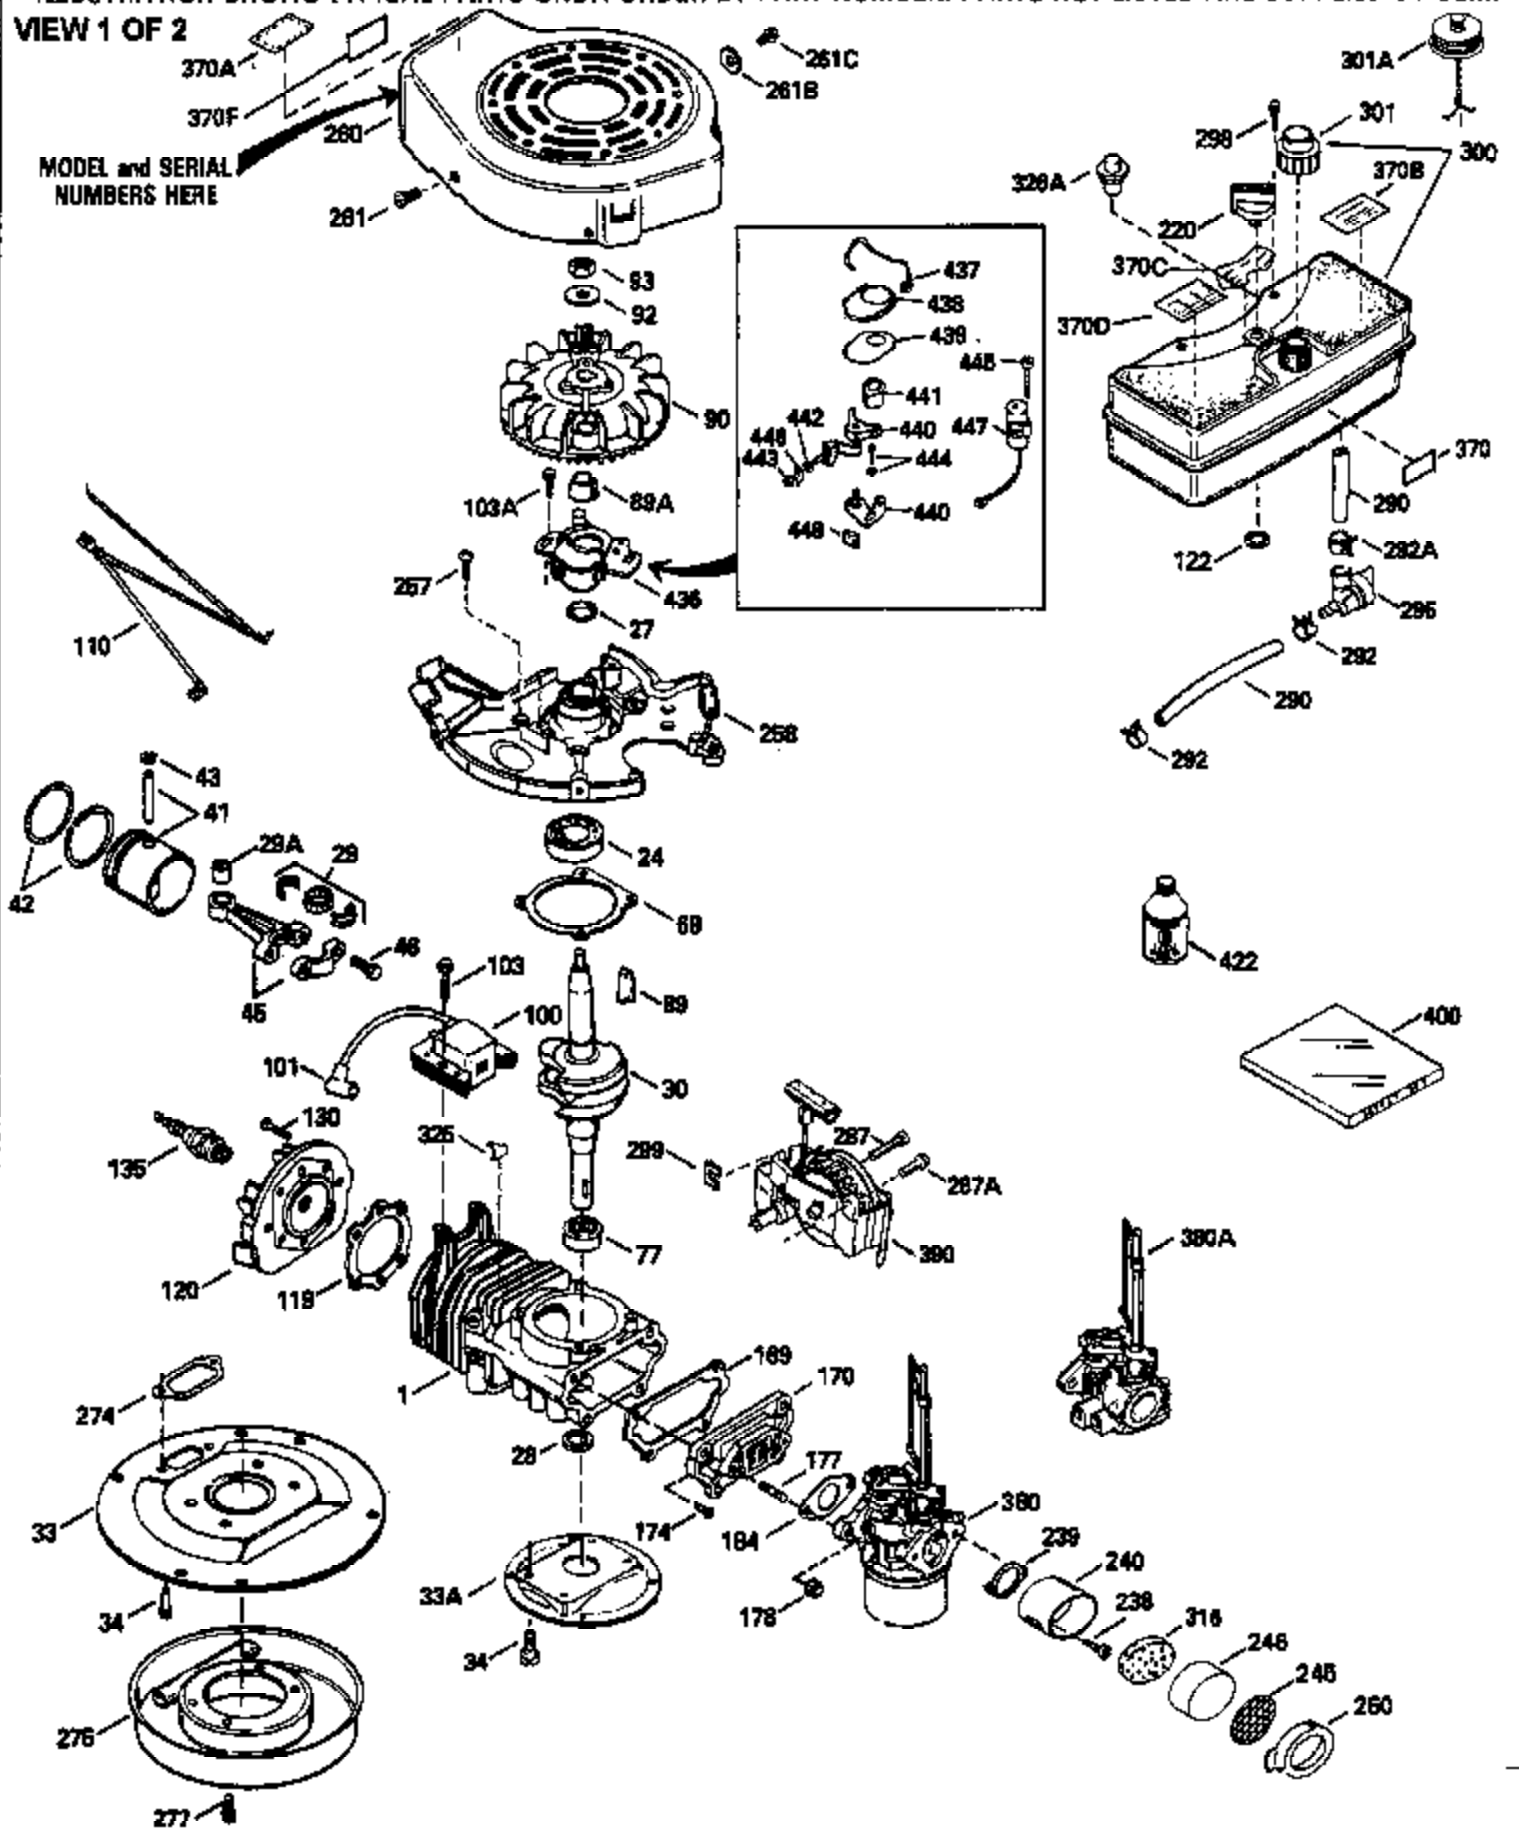

ILLUSTRATION SHOWS TYPICAL PARTS ONLY. ORDER BY PART NUMBER. PARTS NOT LISTED ARE SUPPLIED BY OEM.

VIEW 1 OF 2

MODEL and SERIAL
NUMBERS HERE

Ref #	Part Number	Qty	Description
	1		Cylinder (Order s/b if replacement is req.)
24	530110		Ball Bearing
27	510319		Oil Seal
28	28427		Oil Seal
29A	530104A		Cartridge Bearing
29	530150		Needle Bearing & Liner Set (37 Needle s)
30	290646		Crankshaft
30	330177		Adapter Plate (8" B.C.)
34	650797		Screw, 5/16-18 x 1/2"
41	310272A		Piston & Pin Ass'y. (.010" OS)
41	310283A		Piston & Pin Ass'y. (Std.)(Incl. 43)
42	310190		Ring Set (Std.)
42	310273		Ring Set (.010" OS)
43	310167		Piston Pin Retaining Ring
45	310235B		Connecting Rod Ass'y. (Incl. 29, 29A & 46)
46	650633		Connecting Rod Bolt
69	510292A		* Cylinder Cover Gasket
77	780097		Cartridge Bearing
89A	611032		Adapter Sleeve
90	611112		Flywheel
92	650815		Belleville Washer
93	650390		Flywheel Nut
100	34443A		Solid State Ignition (Incl. 101)
100	730207		Magneto to Solid State Conversion Kit (Includes solid state module, solid state flywheel key, and instructions.)(Use as required on external ignition engines only.)
101	610118		Spark Plug Cover
103	650814		Screw, Torx T-15, 10-24 x 1"
110	611061		Ground Wire
119	510274A		* Cylinder Head Gasket
120	250240B		Cylinder Head
130	650477		Screw, Torx T-30, 1/4-20 x 3/4"
135	33636		Resistor Spark Plug
169	510323A		* Cover Plate Gasket
170	470152A		Reed & Cover Plate (Incl. 178)
174	650579		Screw, Torx T-25, 10-24 x 1/2"
178	29752		Nut & Lock Washer, 1/4-28
184	510110A		* Carburetor Gasket
192	34966		Brake Control Link
257	650911		Screw, Torx T-30, 1/4-20 x 5/8"
258	350427		Blower Housing Base (Incl. 27)
260	350418		Blower Housing
261	650958		Screw, 114-20 x 7/16"
261B	650854		Washer
261C	650773		Screw, 1/4-20 x 1/2"
274	510314		Exhaust Gasket
275	390300		Muffler
277	650911		Screw, Torx T-30, 1/4-20 x 5/8"
290	34357		Fuel Line
292	26460		Fuel Line Clamp
298	650803		Screw, 10-32 x 7/8"
300	410241		Fuel Tank (Incl. 301)
301	410238		Fuel Cap
326A	570663		Fuel Tank Plug
370F	35977		Caution Decal
370D	550212		Fuel Mix Decal
370A	550223		Name Decal