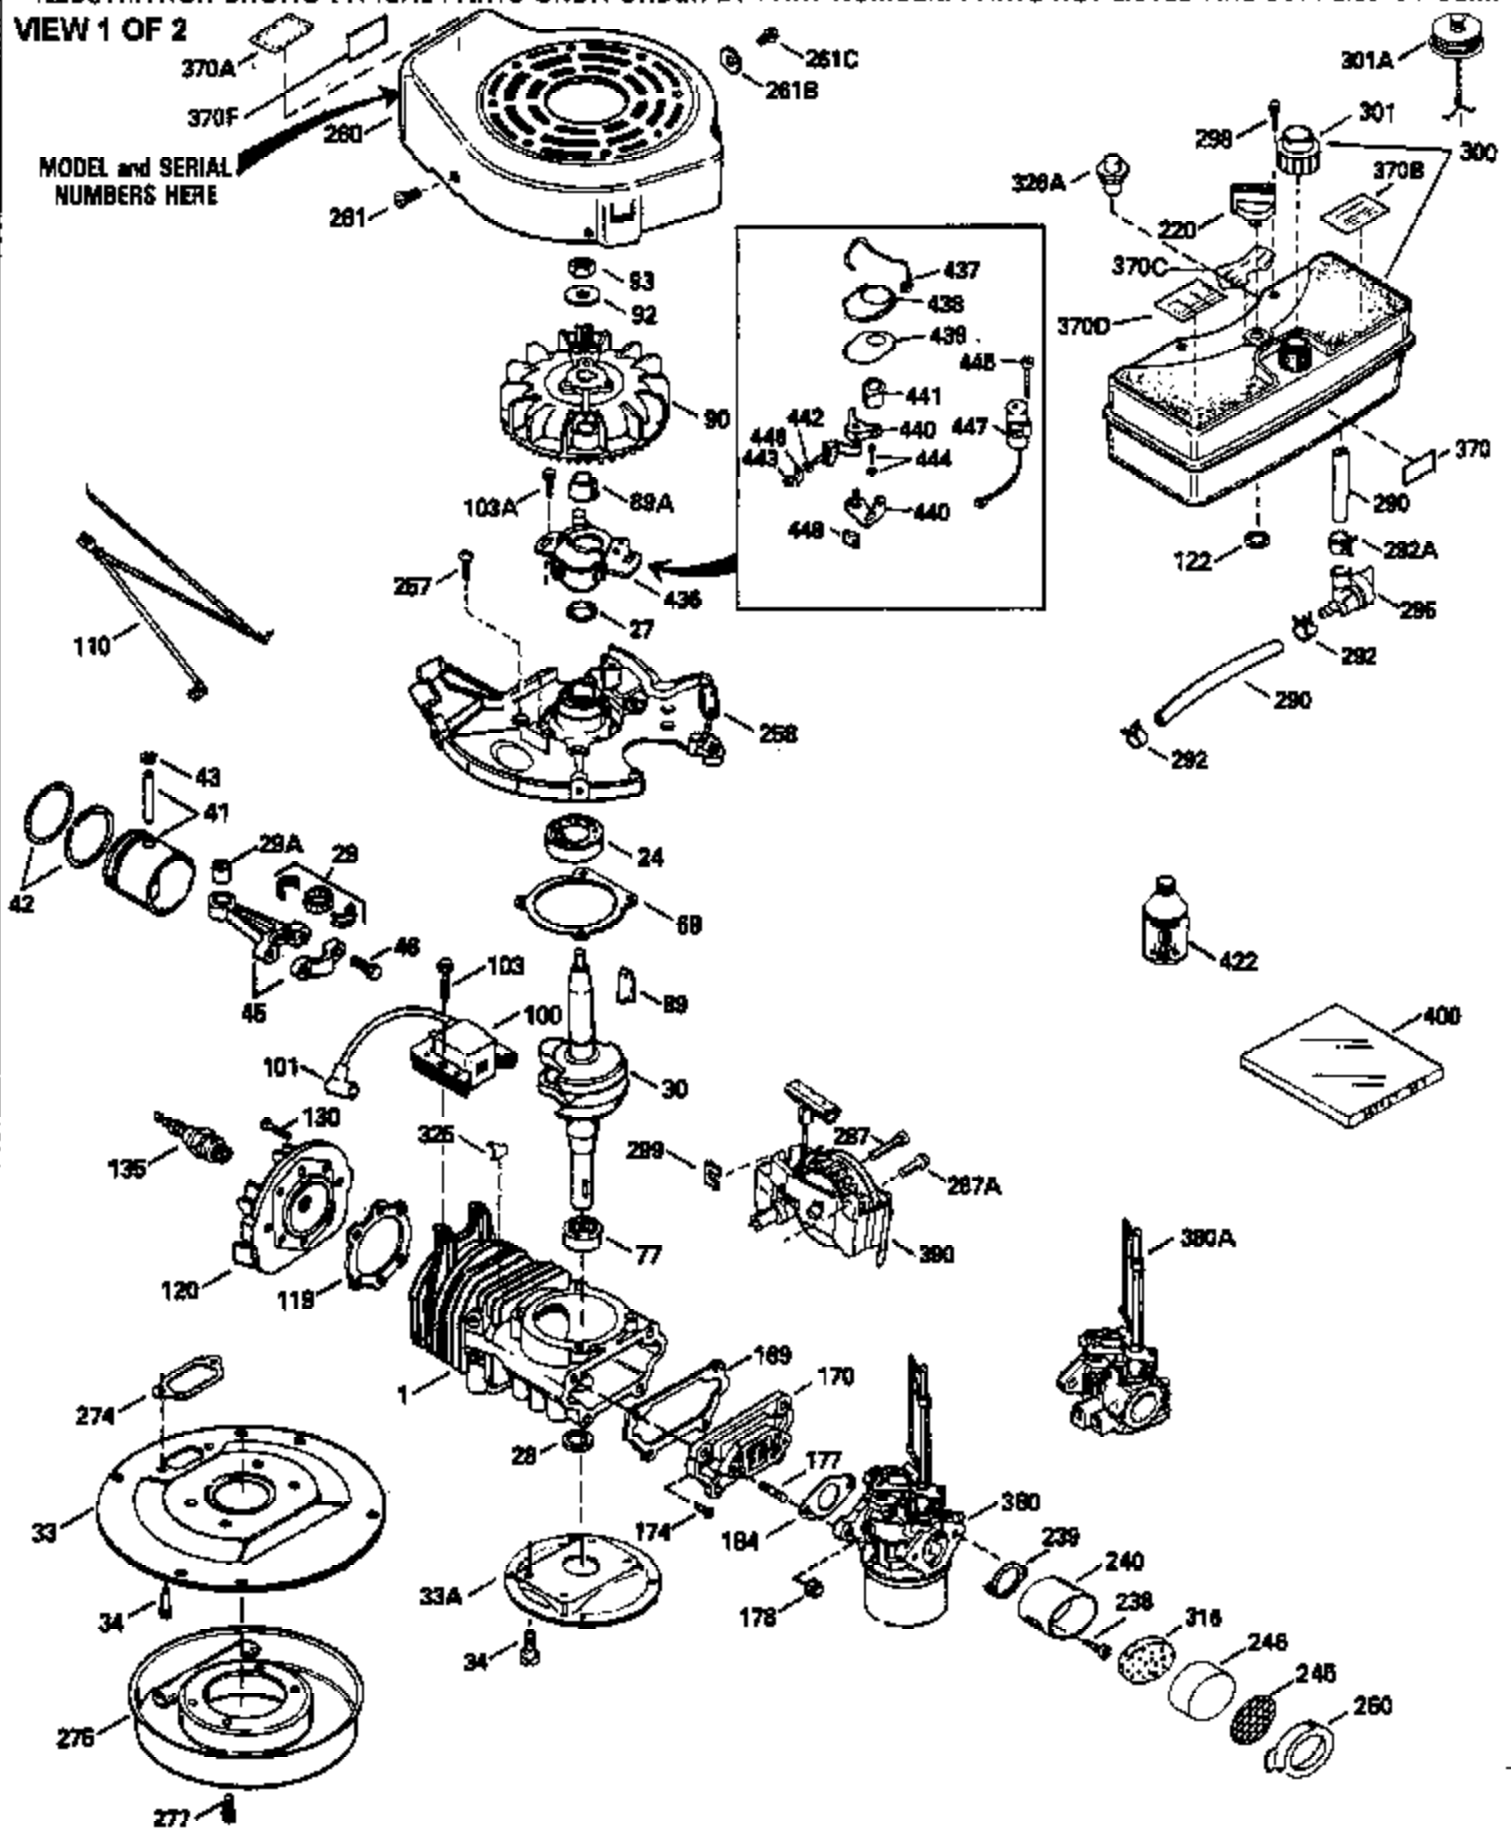

ILLUSTRATION SHOWS TYPICAL PARTS ONLY. ORDER BY PART NUMBER. PARTS NOT LISTED ARE SUPPLIED BY OEM.

VIEW 1 OF 2

MODEL and SERIAL
NUMBERS HERE

Ref #	Part Number	Qty	Description
	1		Cylinder (Order s/b if replacement is req.)
24	530110		Ball Bearing
27	510319		Oil Seal
28	28427		Oil Seal
29	530150		Needle Bearing & Liner Set (37 Needle s)
29A	530104A		Cartridge Bearing
30	290555		Crankshaft
30	330177		Adapter Plate (8" B.C.)
34	650797		Screw, 5/16-18 x 1/2"
41	310272A		Piston & Pin Ass'y. (.010" OS)
41	310283A		Piston & Pin Ass'y. (Std.)(Incl. 43)
42	310190		Ring Set (Std.)
42	310273		Ring Set (.010" OS)
43	310167		Piston Pin Retaining Ring
45	310235B		Connecting Rod Ass'y. (Incl. 29, 29A & 46)
46	650633		Connecting Rod Bolt
69	510292A		* Cylinder Cover Gasket
77	780097		Cartridge Bearing
89A	611032		Adapter Sleeve
90	611112		Flywheel
92	650815		Belleville Washer
93	650390		Flywheel Nut
100	34443A		Solid State Ignition (Incl. 101)
100	730207		Magneto to Solid State Conversion Kit (Includes solid state module, solid state flywheel key, and instructions.)(Use as required on external ignition engines only.)
101	610118		Spark Plug Cover
103	650814		Screw, Torx T-15, 10-24 x 1"
110	611031		Ground Wire
119	510274A		* Cylinder Head Gasket
120	250240B		Cylinder Head
122	570641		Retaining Ring
130	650477		Screw, Torx T-30, 1/4-20 x 3/4"
135	33636		Resistor Spark Plug
169	510323A		* Cover Plate Gasket
170	470152A		Reed & Cover Plate (Incl. 178)
174	650579		Screw, Torx T-25, 10-24 x 1/2"
178	29752		Nut & Lock Washer, 1/4-28
184	510110A		* Carburetor Gasket
220	570640		Control Knob
257	650911		Screw, Torx T-30, 1/4-20 x 5/8"
258	350409		Blower Housing Base (Incl. 27)
260	350410		Blower Housing
261	650958		Screw, 114-20 x 7/16"
261B	650854		Washer
261C	650773		Screw, 1/4-20 x 1/2"
274	510314		Exhaust Gasket
275	390300		Muffler
277	650911		Screw, Torx T-30, 1/4-20 x 5/8"
290	34357		Fuel Line
292	26460		Fuel Line Clamp
298	650803		Screw, 10-32 x 7/8"
300	410241		Fuel Tank (Incl. 301)
301	410238		Fuel Cap
370F	35977		Caution Decal
370A	550223		Name Decal
370B	550213		Warning Decal