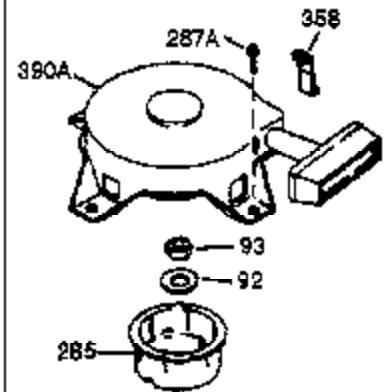

ILLUSTRATION SHOWS TYPICAL PARTS ONLY. ORDER BY PART NUMBER. PARTS NOT LISTED ARE SUPPLIED BY OEM.

VIEW 2 OF 2

Ref #	Part Number	Qty	Description
92	650815	1	Belleville Washer
93	650390	1	Flywheel Nut
230	34338	1	Air Cleaner Gasket
238	650806	2	Screw, 10-32 x 5/8"
240	450234	1	Air Cleaner Body
245	450236	1	Air Cleaner Filter
245B	450235	1	Air Cleaner Filter
248	33008	1	Air Cleaner Tube
250	33007	1	Air Cleaner Cover
261B	650854	1	Washer
285	590551	1	Starter Cup
326	450237	1	Plug
370C	35977	1	Instruction Decal