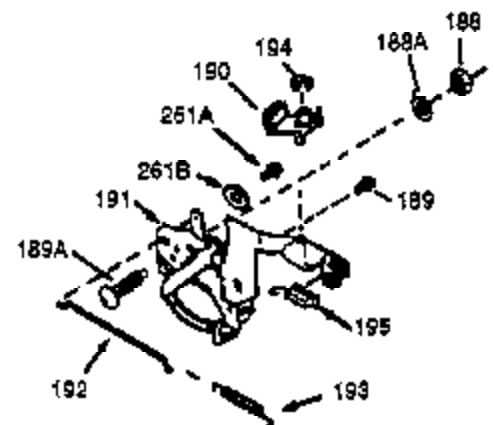

ILLUSTRATION SHOWS TYPICAL PARTS ONLY. ORDER BY PART NUMBER. PARTS NOT LISTED ARE SUPPLIED BY OEM.

VIEW 2 OF 2

Ref #	Part Number	Qty	Description
92	650815	1	Belleville Washer
93	650390	1	Flywheel Nut
230	34338	1	Air Cleaner Gasket
238	650806	2	Screw, 10-32 x 5/8"
240	450234	1	Air Cleaner Body
245	450236	1	Air Cleaner Filter
245B	450235	1	Air Cleaner Filter
248	33008	1	Air Cleaner Tube
250	33007	1	Air Cleaner Cover
261B	650854	1	Washer
285	590551	1	Starter Cup
326	450237	1	Plug
370C	35977	1	Instruction Decal