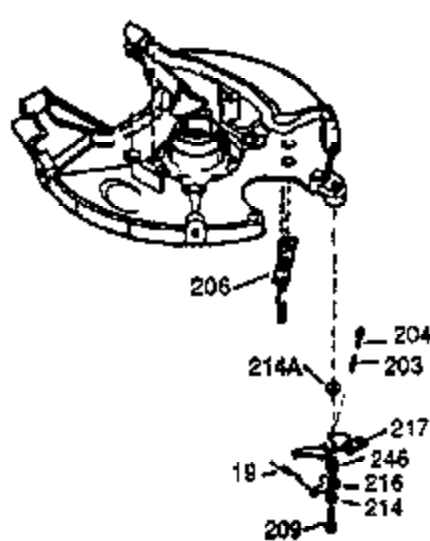

ILLUSTRATION SHOWS TYPICAL PARTS ONLY. ORDER BY PART NUMBER. PARTS NOT LISTED ARE SUPPLIED BY OEM.

VIEW 2 OF 2

Ref #	Part Number	Qty	Description
92	650815	1	Belleville Washer
93	650390	1	Flywheel Nut
230	34338	1	Air Cleaner Gasket
238	650806	2	Screw, 10-32 x 5/8"
240	450234	1	Air Cleaner Body
245	450236	1	Air Cleaner Filter
245B	450235	1	Air Cleaner Filter
248	33008	1	Air Cleaner Tube
250	33007	1	Air Cleaner Cover
261B	650854	1	Washer
285	590551	1	Starter Cup
326	450237	1	Plug
370C	35977	1	Instruction Decal