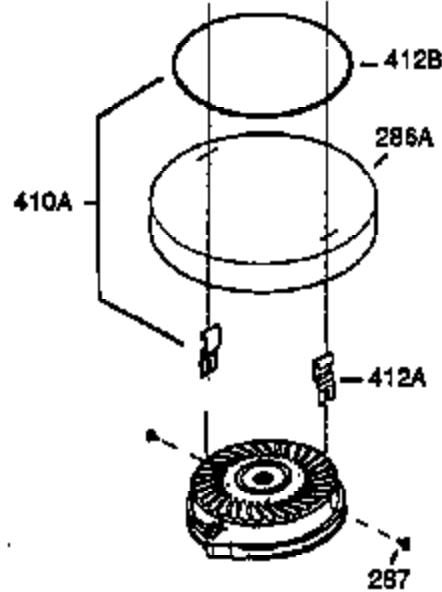

ILLUSTRATION SHOWS TYPICAL PARTS ONLY. ORDER BY PART NUMBER. PARTS NOT LISTED ARE SUPPLIED BY OEM.

VIEW 2 OF 2

Ref #	Part Number	Qty	Description
92	650815	1	Belleville Washer
93	650390	1	Flywheel Nut
230	34338	1	Air Cleaner Gasket
238	650806	2	Screw, 10-32 x 5/8"
240	450234	1	Air Cleaner Body
245	450236	1	Air Cleaner Filter
245B	450235	1	Air Cleaner Filter
248	33008	1	Air Cleaner Tube
250	33007	1	Air Cleaner Cover
261B	650854	1	Washer
285	590551	1	Starter Cup
326	450237	1	Plug
370C	35977	1	Instruction Decal