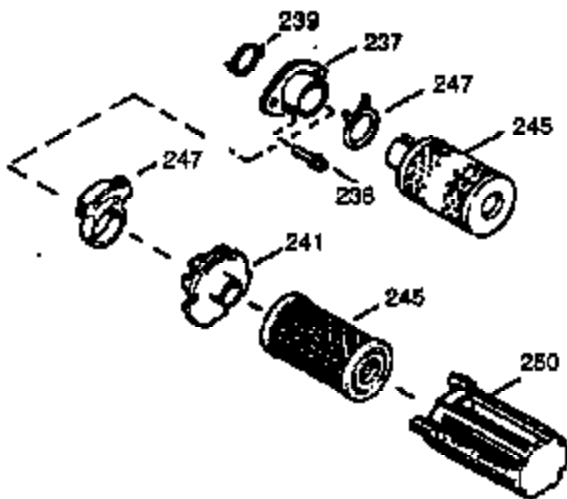

ILLUSTRATION SHOWS TYPICAL PARTS ONLY. ORDER BY PART NUMBER. PARTS NOT LISTED ARE SUPPLIED BY OEM.

VIEW 2 OF 2

Ref #	Part Number	Qty	Description
92	650815	1	Belleville Washer
93	650390	1	Flywheel Nut
230	34338	1	Air Cleaner Gasket
238	650806	2	Screw, 10-32 x 5/8"
240	450234	1	Air Cleaner Body
245	450236	1	Air Cleaner Filter
245B	450235	1	Air Cleaner Filter
248	33008	1	Air Cleaner Tube
250	33007	1	Air Cleaner Cover
261B	650854	1	Washer
285	590551A	1	Starter Cup
326	450237	1	Plug
370H	550214	1	Choke Decal
370I	550213	1	Warning Decal