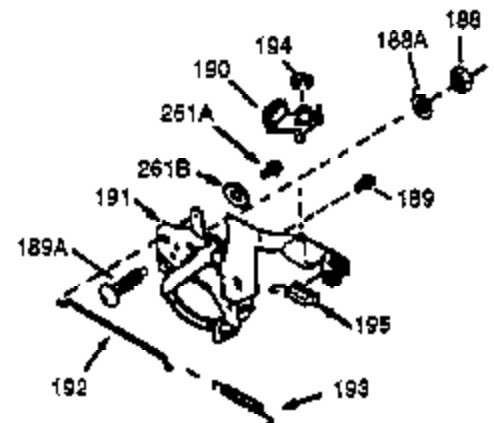

ILLUSTRATION SHOWS TYPICAL PARTS ONLY. ORDER BY PART NUMBER. PARTS NOT LISTED ARE SUPPLIED BY OEM.

VIEW 2 OF 2

Ref #	Part Number	Qty	Description
92	650815	1	Belleville Washer
93	650390	1	Flywheel Nut
230	34338	1	Air Cleaner Gasket
238	650806	2	Screw, 10-32 x 5/8"
240	450234	1	Air Cleaner Body
245	450236	1	Air Cleaner Filter
245B	450235	1	Air Cleaner Filter
248	33008	1	Air Cleaner Tube
250	33007	1	Air Cleaner Cover
261B	650854	1	Washer
285	590551A	1	Starter Cup
326	450237	1	Plug
370H	550214	1	Choke Decal
370I	550213	1	Warning Decal