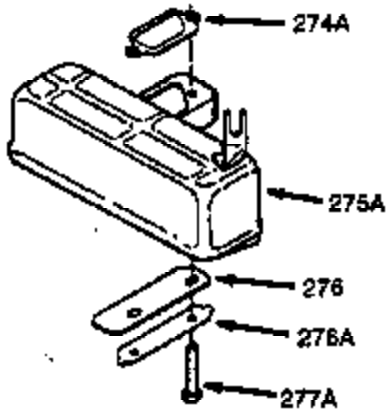

ILLUSTRATION SHOWS TYPICAL PARTS ONLY. ORDER BY PART NUMBER. PARTS NOT LISTED ARE SUPPLIED BY OEM.

VIEW 2 OF 2

Ref #	Part Number	Qty	Description
92	650815	1	Belleville Washer
93	650390	1	Flywheel Nut
230	34338	1	Air Cleaner Gasket
238	650806	2	Screw, 10-32 x 5/8"
240	450234	1	Air Cleaner Body
245	450236	1	Air Cleaner Filter
245B	450235	1	Air Cleaner Filter
248	33008	1	Air Cleaner Tube
250	33007	1	Air Cleaner Cover
261B	650854	1	Washer
285	590551A	1	Starter Cup
326	450237	1	Plug
370H	550214	1	Choke Decal
370I	550213	1	Warning Decal