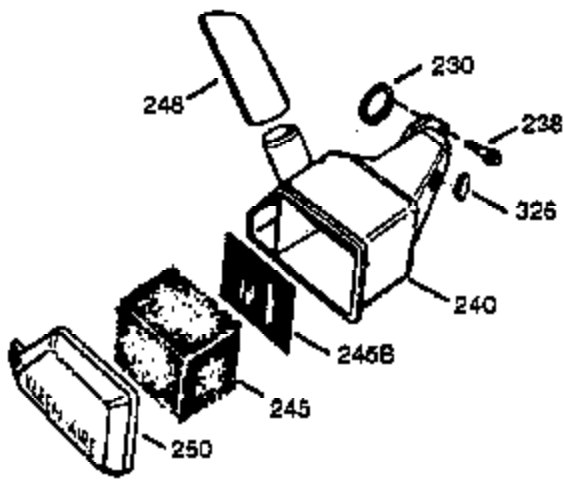

ILLUSTRATION SHOWS TYPICAL PARTS ONLY. ORDER BY PART NUMBER. PARTS NOT LISTED ARE SUPPLIED BY OEM.

VIEW 2 OF 2

Ref #	Part Number	Qty	Description
92	650815	1	Belleville Washer
93	650390	1	Flywheel Nut
230	34338	1	Air Cleaner Gasket
238	650806	2	Screw, 10-32 x 5/8"
240	450234	1	Air Cleaner Body
245	450236	1	Air Cleaner Filter
245B	450235	1	Air Cleaner Filter
248	33008	1	Air Cleaner Tube
250	33007	1	Air Cleaner Cover
261B	650854	1	Washer
285	590551A	1	Starter Cup
326	450237	1	Plug
370H	550214	1	Choke Decal
370I	550213	1	Warning Decal