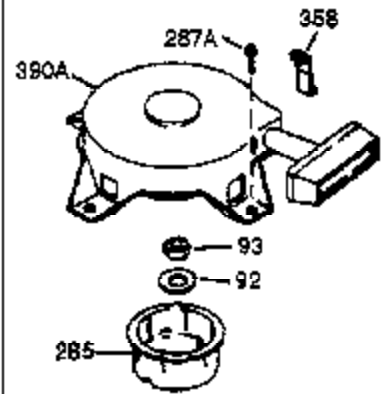

ILLUSTRATION SHOWS TYPICAL PARTS ONLY. ORDER BY PART NUMBER. PARTS NOT LISTED ARE SUPPLIED BY OEM.

VIEW 2 OF 2

Ref #	Part Number	Qty	Description
92	650815	1	Belleville Washer
93	650390	1	Flywheel Nut
230	34338	1	Air Cleaner Gasket
238	650806	2	Screw, 10-32 x 5/8"
240	450234	1	Air Cleaner Body
245	450236	1	Air Cleaner Filter
245B	450235	1	Air Cleaner Filter
248	33008	1	Air Cleaner Tube
250	33007	1	Air Cleaner Cover
261B	650854	1	Washer
285	590551A	1	Starter Cup
326	450237	1	Plug
370H	550214	1	Choke Decal
370I	550213	1	Warning Decal