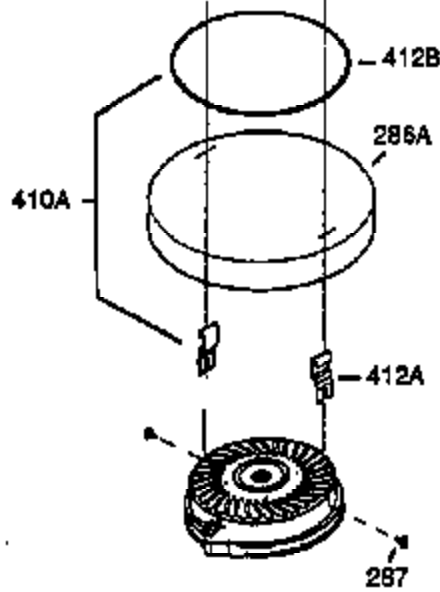

ILLUSTRATION SHOWS TYPICAL PARTS ONLY. ORDER BY PART NUMBER. PARTS NOT LISTED ARE SUPPLIED BY OEM.

VIEW 2 OF 2

Ref #	Part Number	Qty	Description
92	650815	1	Belleville Washer
93	650390	1	Flywheel Nut
230	34338	1	Air Cleaner Gasket
238	650806	2	Screw, 10-32 x 5/8"
240	450234	1	Air Cleaner Body
245	450236	1	Air Cleaner Filter
245B	450235	1	Air Cleaner Filter
248	33008	1	Air Cleaner Tube
250	33007	1	Air Cleaner Cover
261B	650854	1	Washer
285	590551A	1	Starter Cup
326	450237	1	Plug
370H	550214	1	Choke Decal
370I	550213	1	Warning Decal