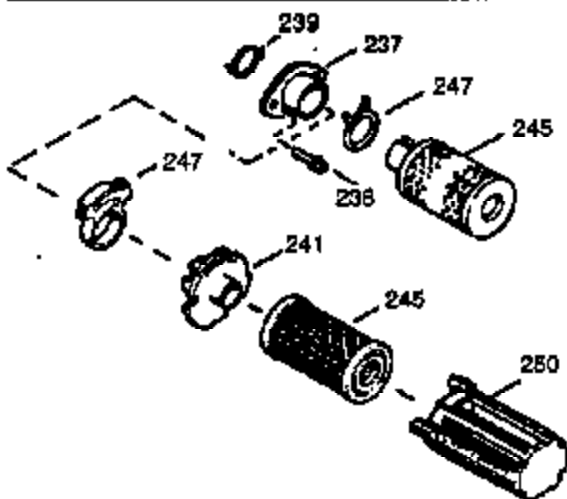

ILLUSTRATION SHOWS TYPICAL PARTS ONLY. ORDER BY PART NUMBER. PARTS NOT LISTED ARE SUPPLIED BY OEM.

VIEW 2 OF 2

Ref #	Part Number	Qty	Description
92	650815	1	Belleville Washer
93	650390	1	Flywheel Nut
230	34338	1	Air Cleaner Gasket
238	650806	2	Screw, 10-32 x 5/8"
240	450234	1	Air Cleaner Body
245B	450235	1	Air Cleaner Filter
245	450236	1	Air Cleaner Filter
248	33008	1	Air Cleaner Tube
250	33007	1	Air Cleaner Cover
261B	650854	1	Washer
285	590551A	1	Starter Cup
326	450237	1	Plug
370H	550214	1	Choke Decal
370I	550213	1	Warning Decal
370K	36695	1	Starter Decal