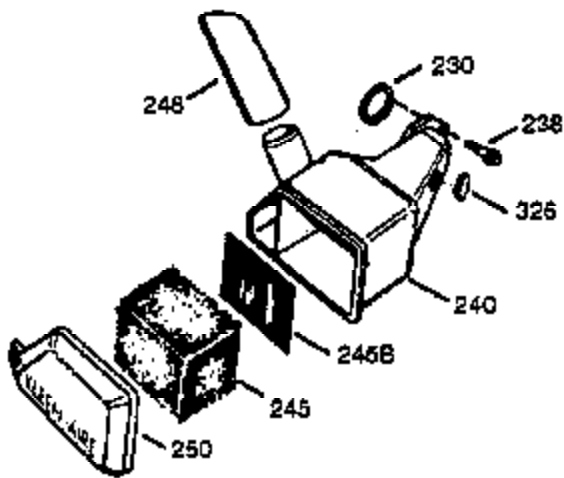

ILLUSTRATION SHOWS TYPICAL PARTS ONLY. ORDER BY PART NUMBER. PARTS NOT LISTED ARE SUPPLIED BY OEM.

VIEW 2 OF 2

Ref #	Part Number	Qty	Description
92	650815	1	Belleville Washer
93	650390	1	Flywheel Nut
230	34338	1	Air Cleaner Gasket
238	650806	2	Screw, 10-32 x 5/8"
240	450234	1	Air Cleaner Body
245B	450235	1	Air Cleaner Filter
245	450236	1	Air Cleaner Filter
248	33008	1	Air Cleaner Tube
250	33007	1	Air Cleaner Cover
261B	650854	1	Washer
285	590551A	1	Starter Cup
326	450237	1	Plug
370H	550214	1	Choke Decal
370I	550213	1	Warning Decal
370K	36695	1	Starter Decal