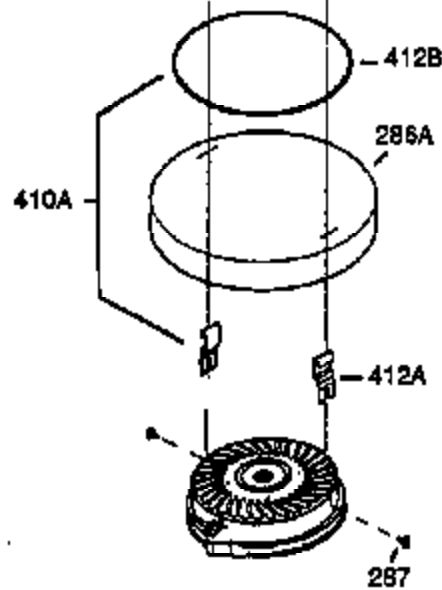

ILLUSTRATION SHOWS TYPICAL PARTS ONLY. ORDER BY PART NUMBER. PARTS NOT LISTED ARE SUPPLIED BY OEM.

VIEW 2 OF 2

Ref #	Part Number	Qty	Description
92	650815	1	Belleville Washer
93	650390	1	Flywheel Nut
230	34338	1	Air Cleaner Gasket
238	650806	2	Screw, 10-32 x 5/8"
240	450234	1	Air Cleaner Body
245B	450235	1	Air Cleaner Filter
245	450236	1	Air Cleaner Filter
248	33008	1	Air Cleaner Tube
250	33007	1	Air Cleaner Cover
261B	650854	1	Washer
285	590551A	1	Starter Cup
326	450237	1	Plug
370H	550214	1	Choke Decal
370I	550213	1	Warning Decal
370K	36695	1	Starter Decal