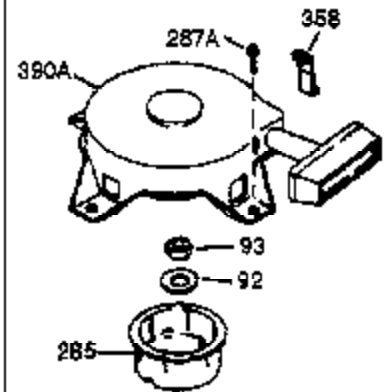

ILLUSTRATION SHOWS TYPICAL PARTS ONLY. ORDER BY PART NUMBER. PARTS NOT LISTED ARE SUPPLIED BY OEM.

VIEW 2 OF 2

Ref #	Part Number	Qty	Description
92	650815	1	Belleville Washer
93	650390	1	Flywheel Nut
230	34338	1	Air Cleaner Gasket
238	650806	2	Screw, 10-32 x 5/8"
240	450234	1	Air Cleaner Body
245B	450235	1	Air Cleaner Filter
245	450236	1	Air Cleaner Filter
248	33008	1	Air Cleaner Tube
250	33007	1	Air Cleaner Cover
261B	650854	1	Washer
285	590551A	1	Starter Cup
326	450237	1	Plug
370H	550214	1	Choke Decal
370I	550213	1	Warning Decal
370K	36695	1	Starter Decal