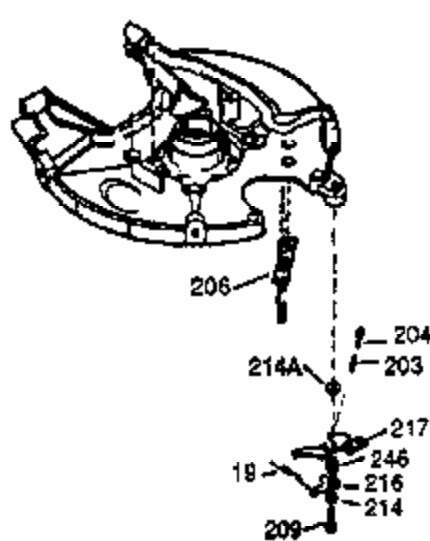

ILLUSTRATION SHOWS TYPICAL PARTS ONLY. ORDER BY PART NUMBER. PARTS NOT LISTED ARE SUPPLIED BY OEM.

VIEW 2 OF 2

Ref #	Part Number	Qty	Description
92	650815	1	Belleville Washer
93	650390	1	Flywheel Nut
230	34338	1	Air Cleaner Gasket
238	650806	2	Screw, 10-32 x 5/8"
240	450234	1	Air Cleaner Body
245B	450235	1	Air Cleaner Filter
245	450236	1	Air Cleaner Filter
248	33008	1	Air Cleaner Tube
250	33007	1	Air Cleaner Cover
261B	650854	1	Washer
285	590551A	1	Starter Cup
326	450237	1	Plug
370H	550214	1	Choke Decal
370I	550213	1	Warning Decal
370K	36695	1	Starter Decal