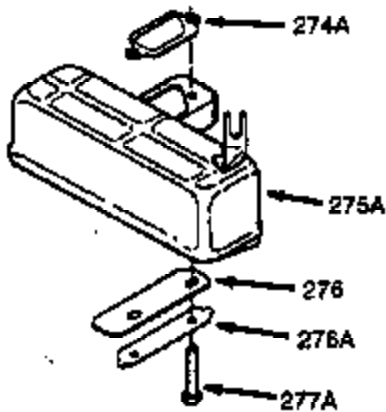

ILLUSTRATION SHOWS TYPICAL PARTS ONLY. ORDER BY PART NUMBER. PARTS NOT LISTED ARE SUPPLIED BY OEM.

VIEW 2 OF 2

Ref #	Part Number	Qty	Description
92	650815	1	Belleville Washer
93	650390	1	Flywheel Nut
230	34338	1	Air Cleaner Gasket
238	650806	2	Screw, 10-32 x 5/8"
240	450234	1	Air Cleaner Body
245B	450235	1	Air Cleaner Filter
245	450236	1	Air Cleaner Filter
248	33008	1	Air Cleaner Tube
250	33007	1	Air Cleaner Cover
261B	650854	1	Washer
285	590551A	1	Starter Cup
326	450237	1	Plug
370H	550214	1	Choke Decal
370I	550213	1	Warning Decal
370K	36695	1	Starter Decal