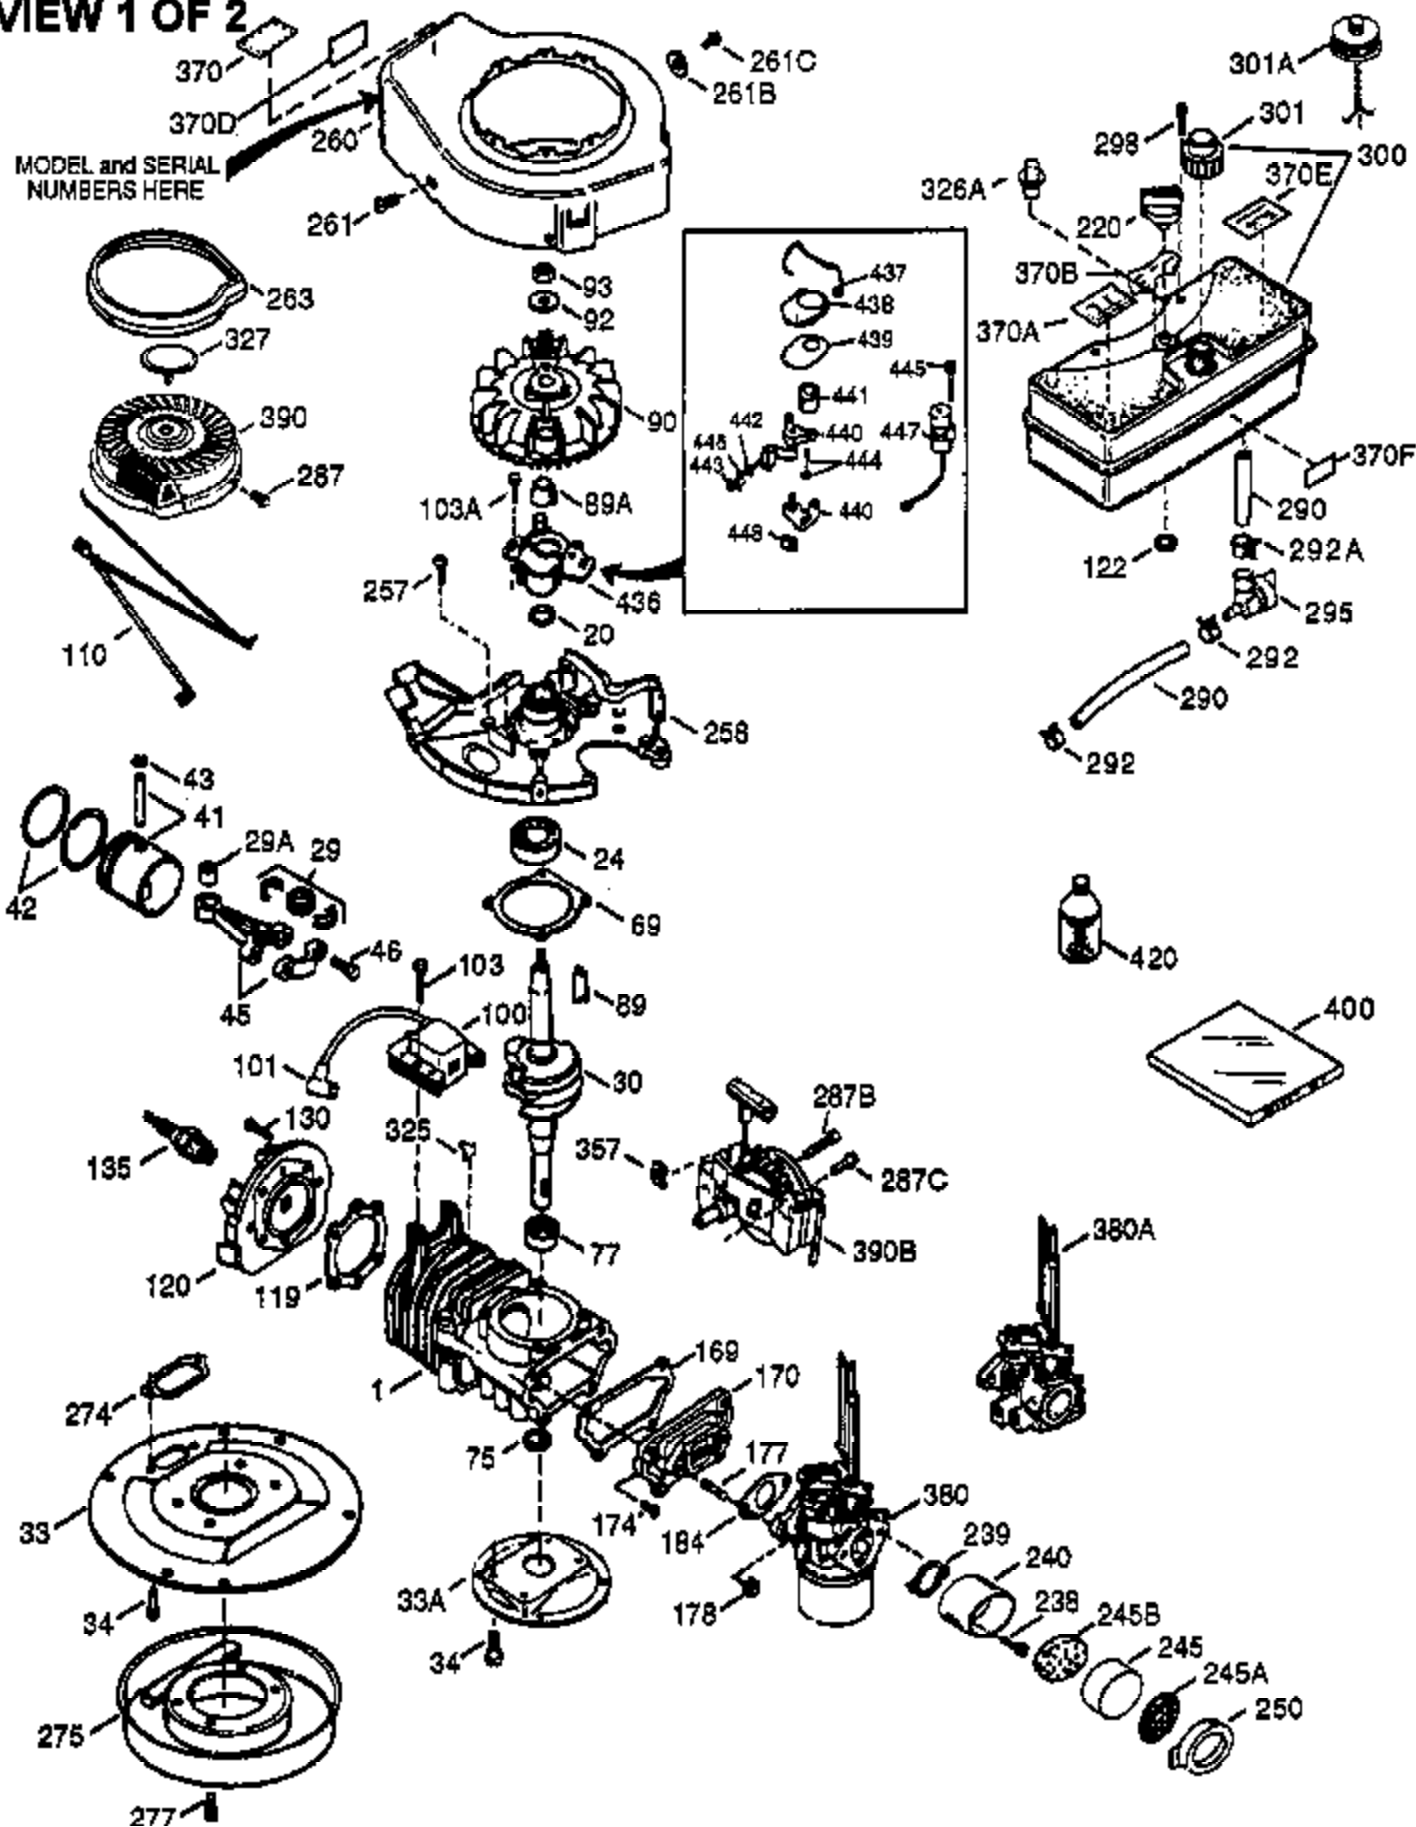

ILLUSTRATION SHOWS TYPICAL PARTS ONLY. ORDER BY PART NUMBER. PARTS NOT LISTED ARE SUPPLIED BY OEM.

VIEW 1 OF 2

| Ref # | Part Number | Qty | Description                                   |
|-------|-------------|-----|---|
|       | 1 0         | 1   | Cylinder (Order S/B if replacement is needed) |
|       | 20 510319   | 1   | Oil Seal                                      |
|       | 24 530110   | 1   | Ball Bearing                                  |
|       | 29A 530104A | 1   | Cartridge Bearing                             |
|       | 29 530150   | 1   | Needle Bearing & Liner Set (37 Needle s)      |
|       | 30 290543   | 1   | Crankshaft                                    |
|       | 33 330177   | 1   | Adapter Plate                                 |
|       | 34 650797   | 4   | Screw, 5/16-18 x 1/2"                         |
|       | 41 310283A  | 1   | Piston & Pin Ass'y. (Incl. 43)                |
|       | 42 310289   | 2   | Ring Set                                      |
|       | 43 310167   | 2   | Piston Pin Retaining Ring                     |
|       | 45 310235B  | 1   | Connecting Rod Ass'y. (Incl. 29, 29A & 46)    |
|       | 46 650633   | 2   | Connecting Rod Bolt                           |
|       | 69 510292A  | 1   | * Cylinder Cover Gasket                       |
|       | 75 28427    | 1   | Oil Seal                                      |
|       | 77 780097   | 1   | Cartridge Bearing                             |
|       | 89A 611032  | 1   | Adapter Sleeve                                |
|       | 90 611112   | 1   | Flywheel                                      |
|       | 92 650815   | 1   | Belleville Washer                             |
|       | 93 650390   | 1   | Flywheel Nut                                  |
|       | 100 34443B  | 1   | Solid State Ignition                          |
|       | 101 610118  | 1   | Spark Plug Cover                              |
|       | 103 651007  | 2   | Screw, Torx T-15, 10-24 x 15/16"              |
|       | 110 611031  | 1   | Ground Wire                                   |
|       | 119 510274A | 1   | * Cylinder Head Gasket                        |
|       | 120 250240B | 1   | Cylinder Head                                 |
|       | 122 570641  | 1   | Retaining Ring                                |
|       | 130 650477  | 6   | Screw, T-30, 1/4-20 x 3/4"                    |
|       | 135 33636   | 1   | Resistor Spark Plug (RJ17LM)                  |
|       | 169 510323A | 1   | * Cover Plate Gasket                          |
|       | 170 470152A | 1   | Reed & Cover Plate (Incl. 178)                |
|       | 174 650579  | 4   | Screw, T-25, 10-24 x 1/2"                     |
|       | 178 29752   | 2   | Nut & Lock Washer, 1/4-28                     |
|       | 184 510110A | 1   | * Carburetor Gasket                           |
|       | 220 570640  | 1   | Control Knob                                  |
|       | 238 650806  | 2   | Screw, 10-32 x 5/8"                           |
|       | 240 450234  | 1   | Air Cleaner Body                              |
|       | 245 450236  | 1   | Air Cleaner Filter                            |
|       | 245B 450235 | 1   | Air Cleaner Filter                            |
|       | 250 33007   | 1   | Air Cleaner Cover                             |
|       | 257 650911  | 4   | Screw, T-30, 1/4-20 x 5/8"                    |
|       | 258 350409  | 1   | Blower Housing Base (Incl. 20)                |
|       | 260 350457  | 1   | Blower Housing                                |
|       | 261 650831  | 3   | Screw, 1/4-20 x 7/16"                         |
|       | 261B 650854 | 1   | Washer  |
|       | 261C 650773 | 1   | Screw, 1/4-20 x 1/2"                          |
|       | 274 510314A | 1   | Exhaust Gasket                                |
|       | 275 390300  | 1   | Muffler                                       |
|       | 277 650911  | 2   | Screw, Torx T-30, 1/4-20 x 5/8"               |
|       | 287 650926  | 4   | Screw, 8-32 x 21/64"                          |
|       | 290 34357   | 1   | Fuel Line                                     |
|       | 292 26460   | 2   | Fuel Line Clamp                               |
|       | 298 650803  | 2   | Screw, 10-32 x 7/8"                           |
|       | 300 410241  | 1   | Fuel Tank (Incl. 301)                         |
|       | 301 410238  | 1   | Fuel Cap                                      |
|       | 370H 550214 | 1   | Choke Decal                                   |
|       | 370A 36261  | 1   | Lubrication Decal (Replaces 64-831)           |
|       | 370 550212  | 1   | Fuel Mix Decal                                |