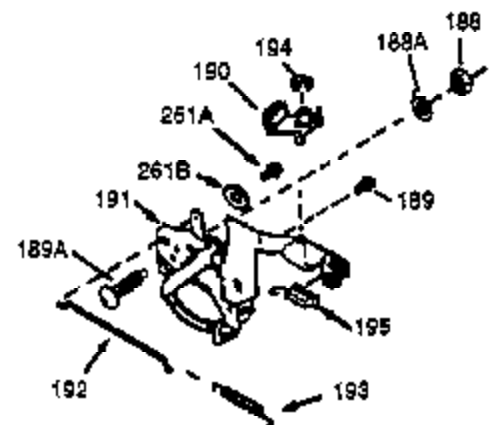

ILLUSTRATION SHOWS TYPICAL PARTS ONLY. ORDER BY PART NUMBER. PARTS NOT LISTED ARE SUPPLIED BY OEM.

VIEW 2 OF 2

Ref #	Part Number	Qty	Description
92	650815	1	Belleville Washer
93	650390	1	Flywheel Nut
230	34338	1	Air Cleaner Gasket
238	650806	2	Screw, 10-32 x 5/8"
240	450234	1	Air Cleaner Body
245B	450235	1	Air Cleaner Filter
245	450236	1	Air Cleaner Filter
248	33008	1	Air Cleaner Tube
250	33007	1	Air Cleaner Cover
261B	650854	1	Washer
285	590551A	1	Starter Cup
326	450237	1	Plug
370H	550214	1	Choke Decal
370I	550213	1	Warning Decal
370K	36695	1	Starter Decal