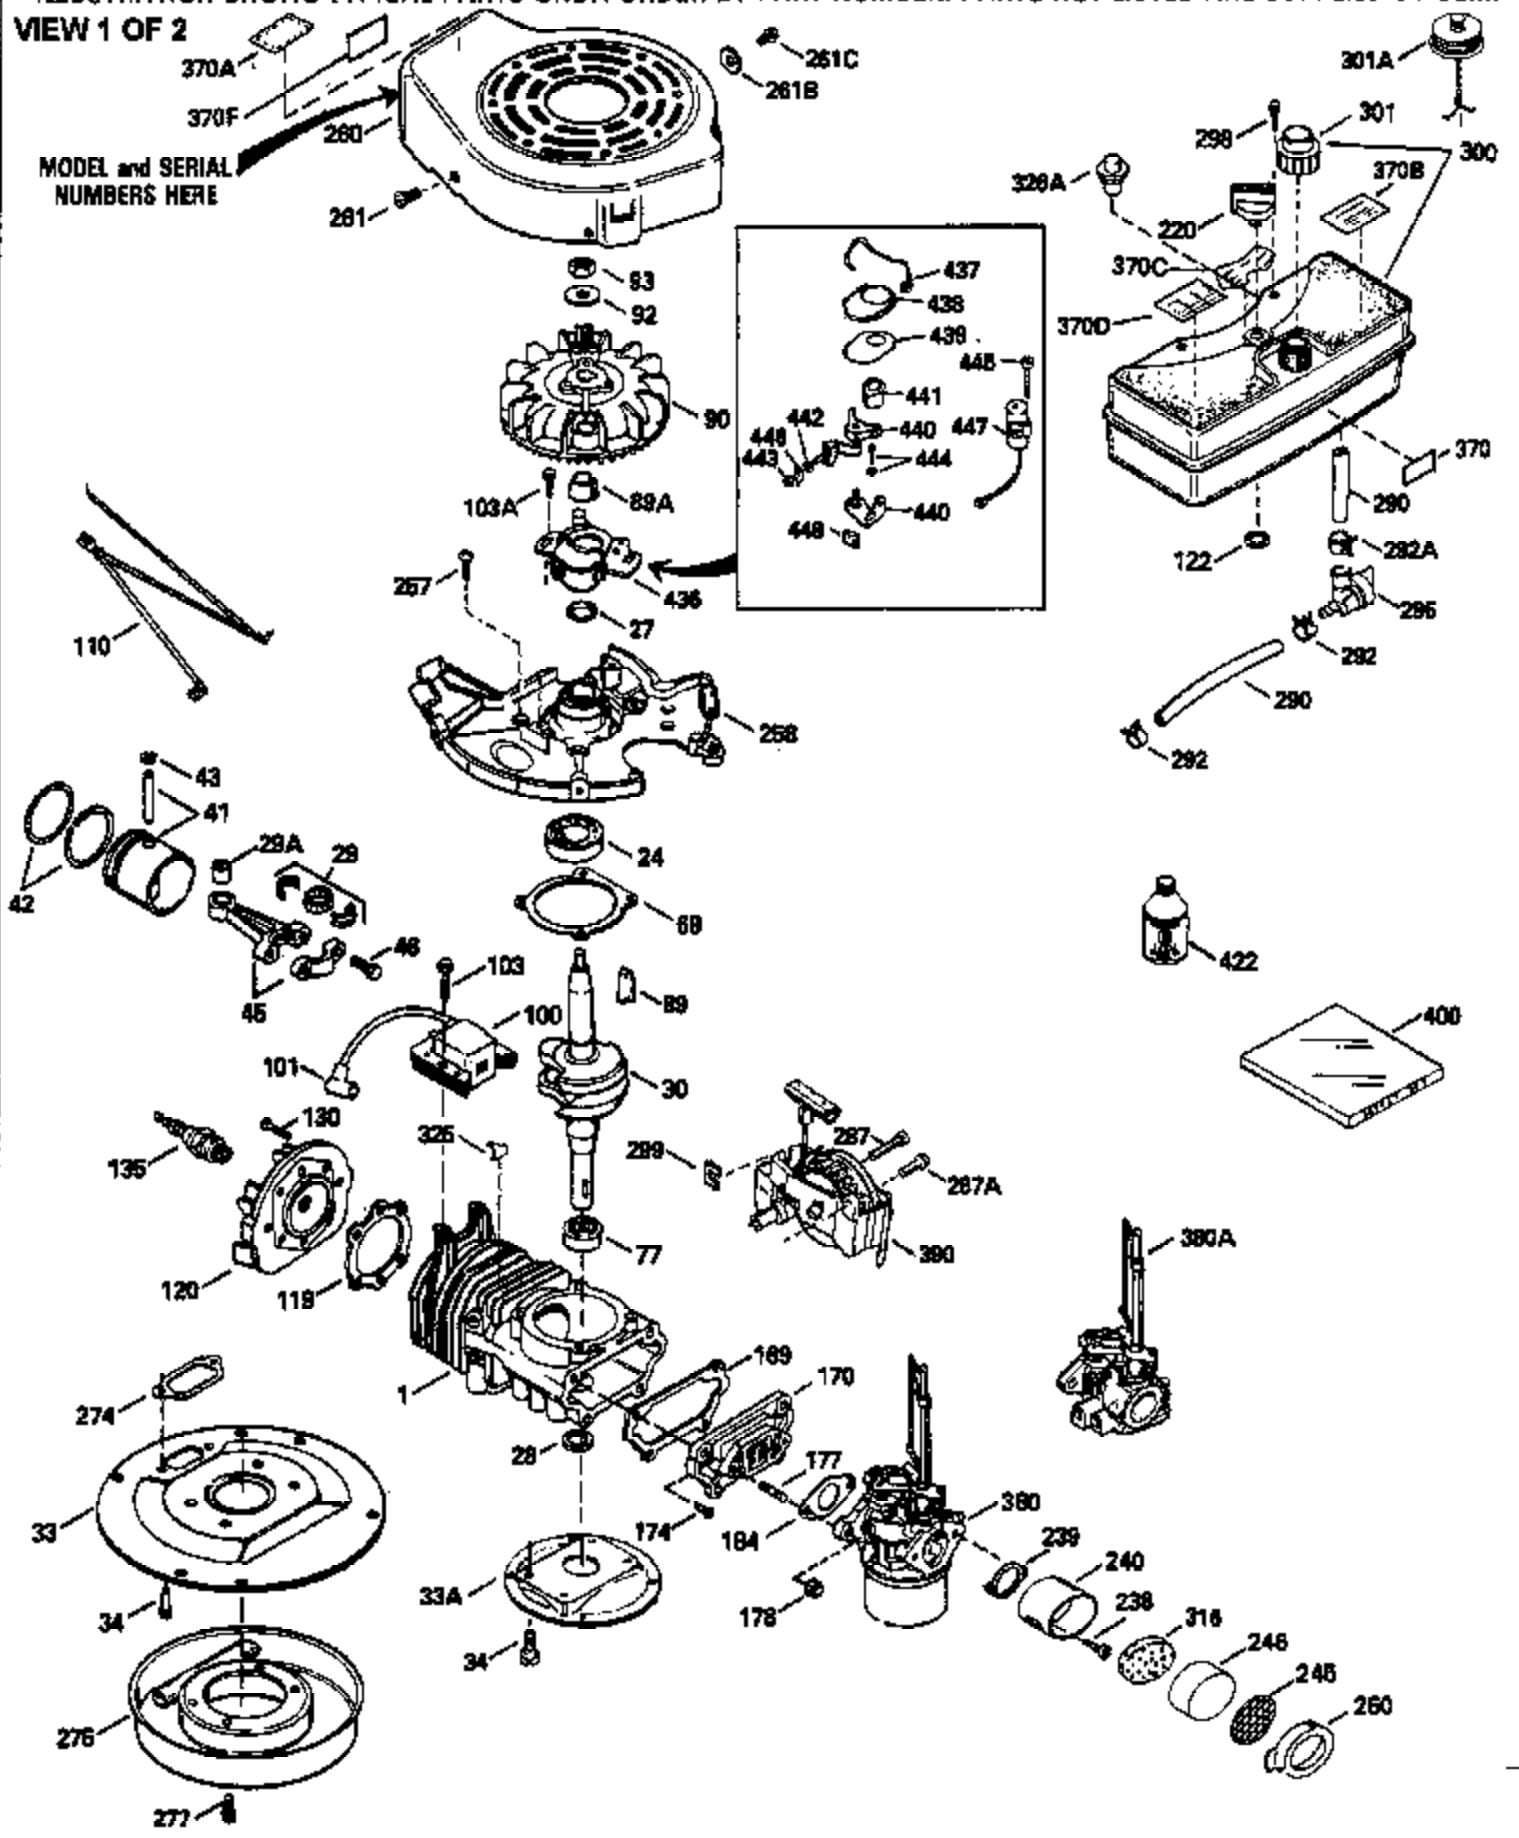

ILLUSTRATION SHOWS TYPICAL PARTS ONLY. ORDER BY PART NUMBER. PARTS NOT LISTED ARE SUPPLIED BY OEM.

VIEW 1 OF 2

MODEL and SERIAL
NUMBERS HERE

Ref #	Part Number	Qty	Description
	1		Cylinder (Order s/b if replacement is req.)
24	530110		Ball Bearing
27	510319		Oil Seal
28	28427		Oil Seal
29	530150		Needle Bearing & Liner Set (37 Needle s)
29A	530104A		Cartridge Bearing
30	290555		Crankshaft
30	330177		Adapter Plate (8" B.C.)
34	650797		Screw, 5/16-18 x 1/2"
41	310272A		Piston & Pin Ass'y. (.010" OS)
41	310283A		Piston & Pin Ass'y. (Std.)(Incl. 43)
42	310190		Ring Set (Std.)
42	310273		Ring Set (.010" OS)
43	310167		Piston Pin Retaining Ring
45	310235B		Connecting Rod Ass'y. (Incl. 29, 29A & 46)
46	650633		Connecting Rod Bolt
69	510292A		* Cylinder Cover Gasket
77	780097		Cartridge Bearing
89A	611032		Adapter Sleeve
90	611112		Flywheel
92	650815		Belleville Washer
93	650390		Flywheel Nut
100	34443A		Solid State Ignition (Incl. 101)
100	730207		Magneto to Solid State Conversion Kit (Includes solid state module, solid state flywheel key, and instructions.)(Use as required on external ignition engines only.)
101	610118		Spark Plug Cover
103	650814		Screw, Torx T-15, 10-24 x 1"
110	611031		Ground Wire
119	510274A		* Cylinder Head Gasket
120	250240B		Cylinder Head
122	570641		Retaining Ring
130	650477		Screw, Torx T-30, 1/4-20 x 3/4"
135	33636		Resistor Spark Plug
169	510323A		* Cover Plate Gasket
170	470152A		Reed & Cover Plate (Incl. 178)
174	650579		Screw, Torx T-25, 10-24 x 1/2"
178	29752		Nut & Lock Washer, 1/4-28
184	510110A		* Carburetor Gasket
220	570640		Control Knob
257	650911		Screw, Torx T-30, 1/4-20 x 5/8"
258	350409		Blower Housing Base (Incl. 27)
260	350410		Blower Housing
261	650958		Screw, 114-20 x 7/16"
261B	650854		Washer
261C	650773		Screw, 1/4-20 x 1/2"
274	510314		Exhaust Gasket
275	390300		Muffler
277	650911		Screw, Torx T-30, 1/4-20 x 5/8"
290	34357		Fuel Line
292	26460		Fuel Line Clamp
298	650803		Screw, 10-32 x 7/8"
300	410241		Fuel Tank (Incl. 301)
301	410238		Fuel Cap
370F	35977		Caution Decal
370A	550223		Name Decal
370B	550213		Warning Decal