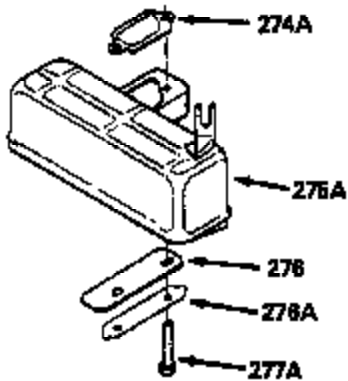

ILLUSTRATION SHOWS TYPICAL PARTS ONLY. ORDER BY PART NUMBER. PARTS NOT LISTED ARE SUPPLIED BY OEM.

VIEW 2 OF 2

Ref #	Part Number	Qty	Description
	92 650815		Belleville Washer
	93 650390		Flywheel Nut
189A	650911		Screw, Torx T-30, 1/4-20 x 5/8" (As r eq.)
	230 34338		Air Cleaner Gasket
238A	650806		Screw, 10-32 x 5/8"
240A	450234		Air Cleaner Body
245A	450236		Air Cleaner Element
	248 33008		Air Cleaner Tube
250A	33007		Air Cleaner Cover
261B	650854		Washer
	285 590551		Starter Cup
287B			Rivet (Can be purchased locally)
316A	450235		Mesh Screen
	326 450237		Button Plug
390A	590537		Rewind Starter (Refer to Division 5, Section C, page 25 or Fiche 23B, Grid G-11 for breakdown)