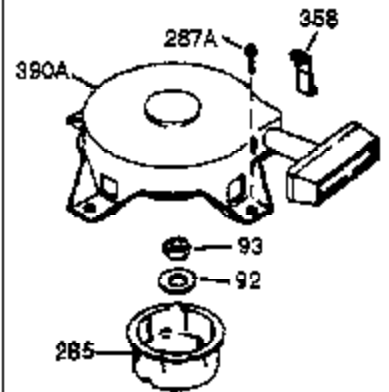

ILLUSTRATION SHOWS TYPICAL PARTS ONLY. ORDER BY PART NUMBER. PARTS NOT LISTED ARE SUPPLIED BY OEM.

VIEW 2 OF 2

Ref #	Part Number	Qty	Description
92	650815	1	Belleville Washer
93	650390	1	Flywheel Nut
230	34338	1	Air Cleaner Gasket
238	650806	2	Screw, 10-32 x 5/8"
240	450234	1	Air Cleaner Body
245	450236	1	Air Cleaner Filter
245B	450235	1	Air Cleaner Filter
248	33008	1	Air Cleaner Tube
250	33007	1	Air Cleaner Cover
261B	650854	1	Washer
285	590551	1	Starter Cup
326	450237	1	Plug
370C	35977	1	Instruction Decal