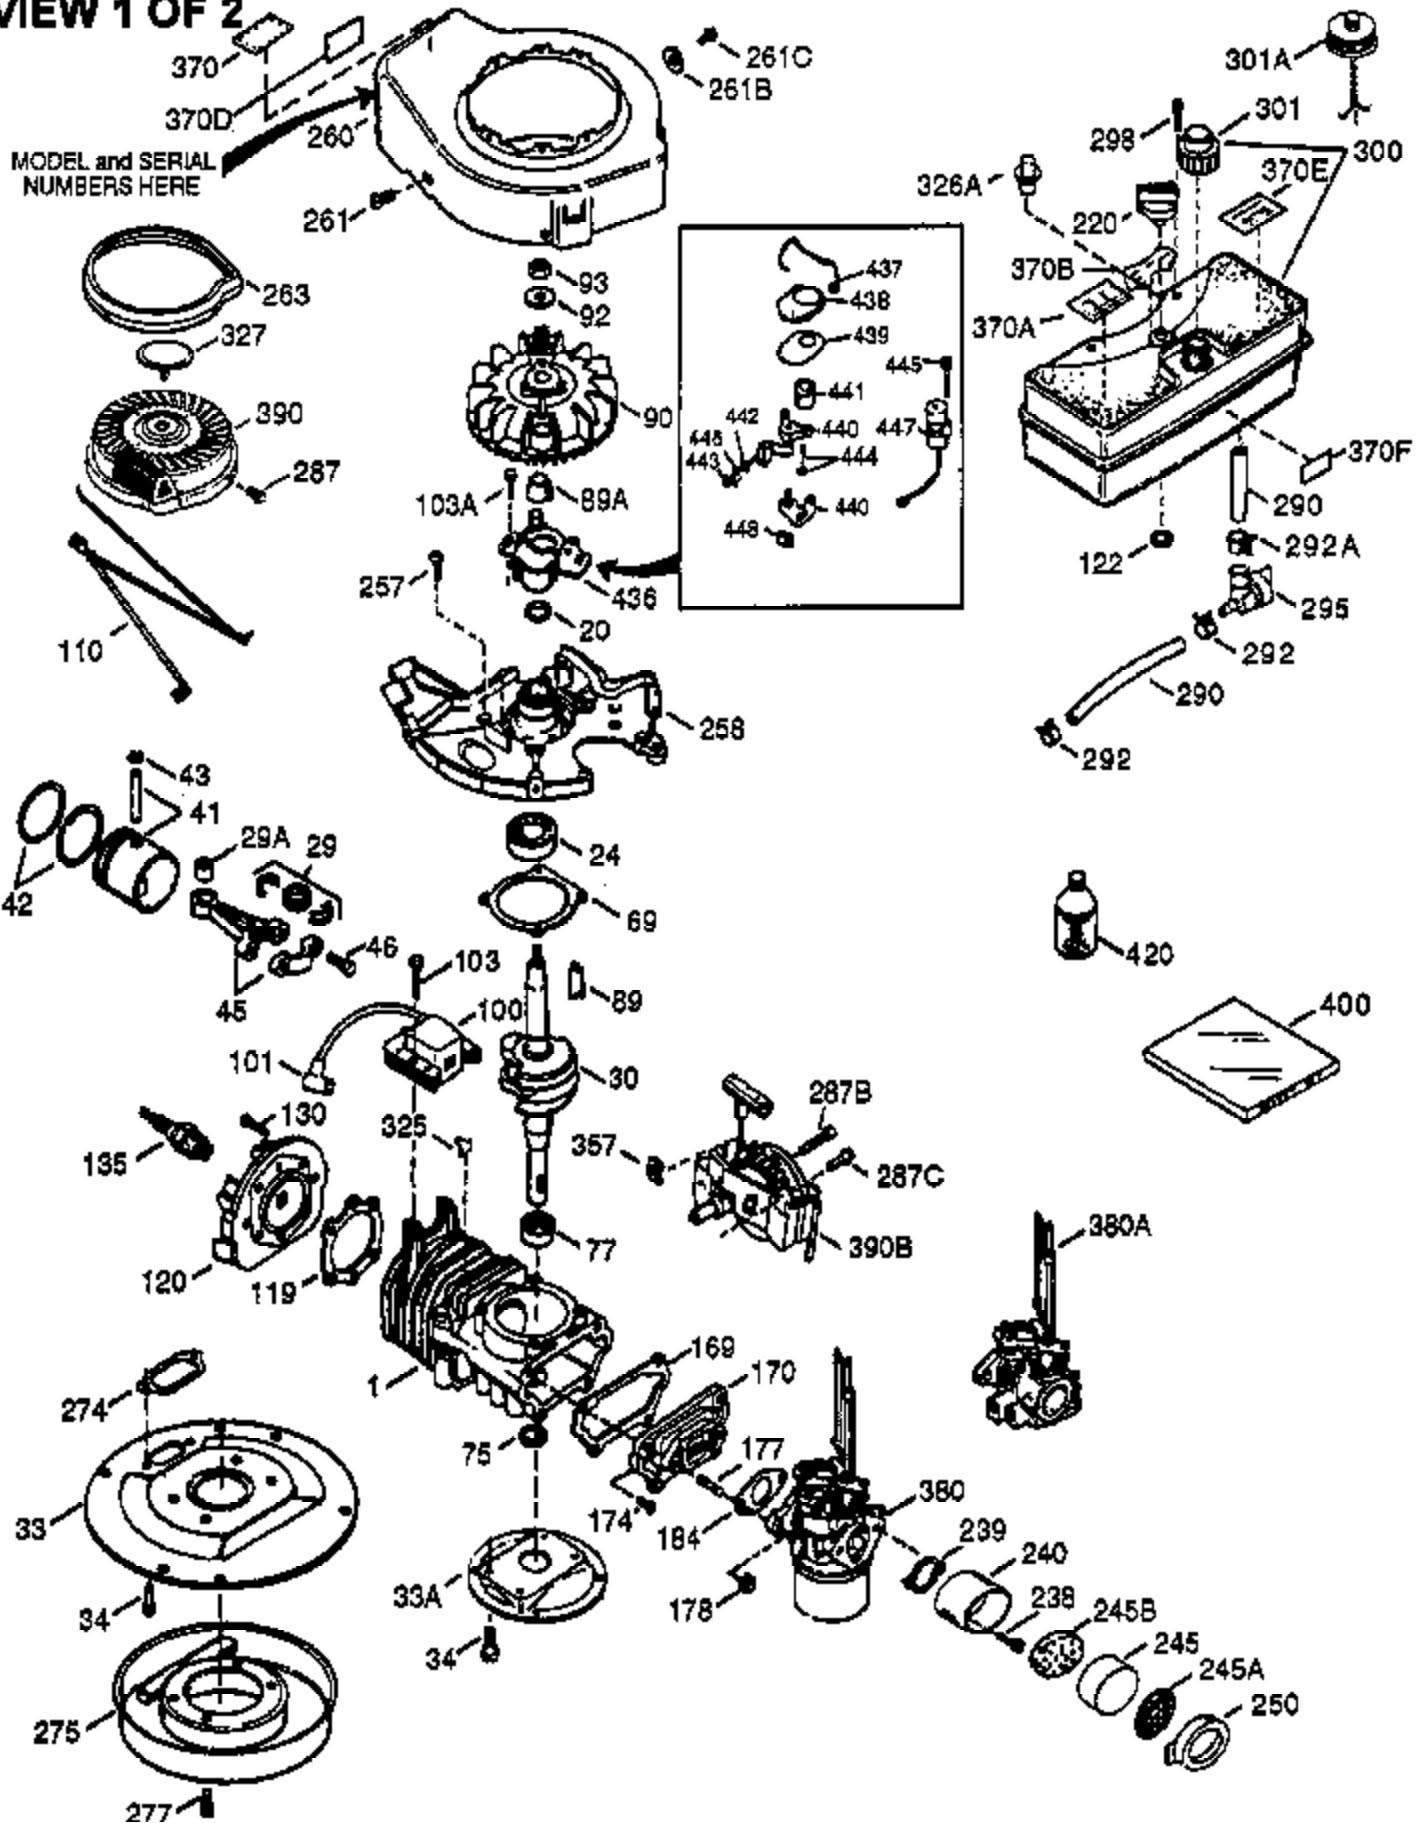

ILLUSTRATION SHOWS TYPICAL PARTS ONLY. ORDER BY PART NUMBER. PARTS NOT LISTED ARE SUPPLIED BY OEM.

VIEW 1 OF 2