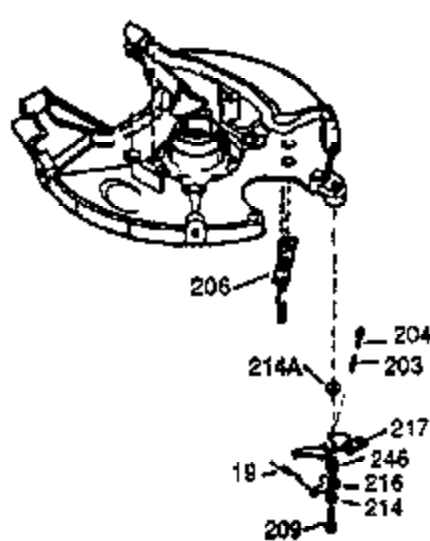

ILLUSTRATION SHOWS TYPICAL PARTS ONLY. ORDER BY PART NUMBER. PARTS NOT LISTED ARE SUPPLIED BY OEM.

VIEW 2 OF 2

Ref #	Part Number	Qty	Description
92	650815	1	Belleville Washer
93	650390	1	Flywheel Nut
230	34338	1	Air Cleaner Gasket
238	650806	2	Screw, 10-32 x 5/8"
240	450234	1	Air Cleaner Body
245B	450235	1	Air Cleaner Filter
245	450236	1	Air Cleaner Filter
248	33008	1	Air Cleaner Tube
250	33007	1	Air Cleaner Cover
261B	650854	1	Washer
285	590551	1	Starter Cup
326	450237	1	Plug
370K	36695	1	Starter Decal