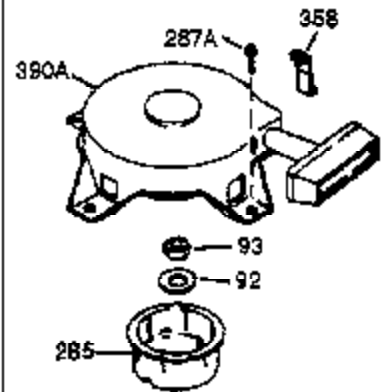

ILLUSTRATION SHOWS TYPICAL PARTS ONLY. ORDER BY PART NUMBER. PARTS NOT LISTED ARE SUPPLIED BY OEM.

VIEW 2 OF 2

Ref #	Part Number	Qty	Description
92	650815	1	Belleville Washer
93	650390	1	Flywheel Nut
230	34338	1	Air Cleaner Gasket
238	650806	2	Screw, 10-32 x 5/8"
240	450234	1	Air Cleaner Body
245B	450235	1	Air Cleaner Filter
245	450236	1	Air Cleaner Filter
248	33008	1	Air Cleaner Tube
250	33007	1	Air Cleaner Cover
261B	650854	1	Washer
285	590551	1	Starter Cup
326	450237	1	Plug
370K	36695	1	Starter Decal