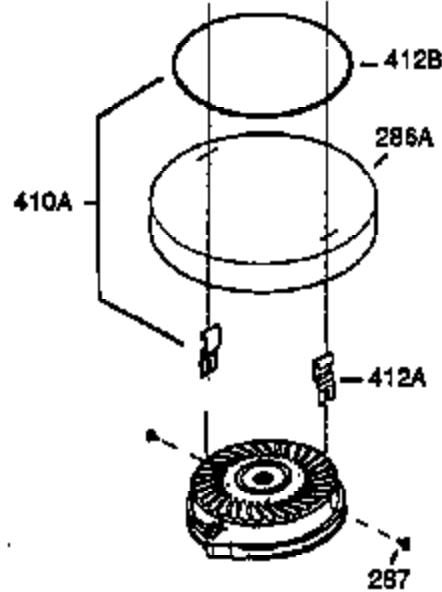

ILLUSTRATION SHOWS TYPICAL PARTS ONLY. ORDER BY PART NUMBER. PARTS NOT LISTED ARE SUPPLIED BY OEM.

VIEW 2 OF 2

Ref #	Part Number	Qty	Description
92	650815	1	Belleville Washer
93	650390	1	Flywheel Nut
230	34338	1	Air Cleaner Gasket
238	650806	2	Screw, 10-32 x 5/8"
240	450234	1	Air Cleaner Body
245B	450235	1	Air Cleaner Filter
245	450236	1	Air Cleaner Filter
248	33008	1	Air Cleaner Tube
250	33007	1	Air Cleaner Cover
261B	650854	1	Washer
285	590551	1	Starter Cup
326	450237	1	Plug
370K	36695	1	Starter Decal