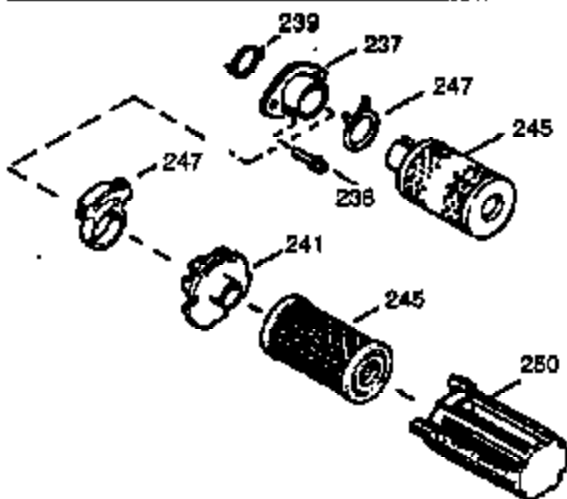

ILLUSTRATION SHOWS TYPICAL PARTS ONLY. ORDER BY PART NUMBER. PARTS NOT LISTED ARE SUPPLIED BY OEM.

VIEW 2 OF 2

Ref #	Part Number	Qty	Description
92	650815	1	Belleville Washer
93	650390	1	Flywheel Nut
230	34338	1	Air Cleaner Gasket
238	650806	2	Screw, 10-32 x 5/8"
240	450234	1	Air Cleaner Body
245B	450235	1	Air Cleaner Filter
245	450236	1	Air Cleaner Filter
248	33008	1	Air Cleaner Tube
250	33007	1	Air Cleaner Cover
261B	650854	1	Washer
285	590551	1	Starter Cup
326	450237	1	Plug
370K	36695	1	Starter Decal