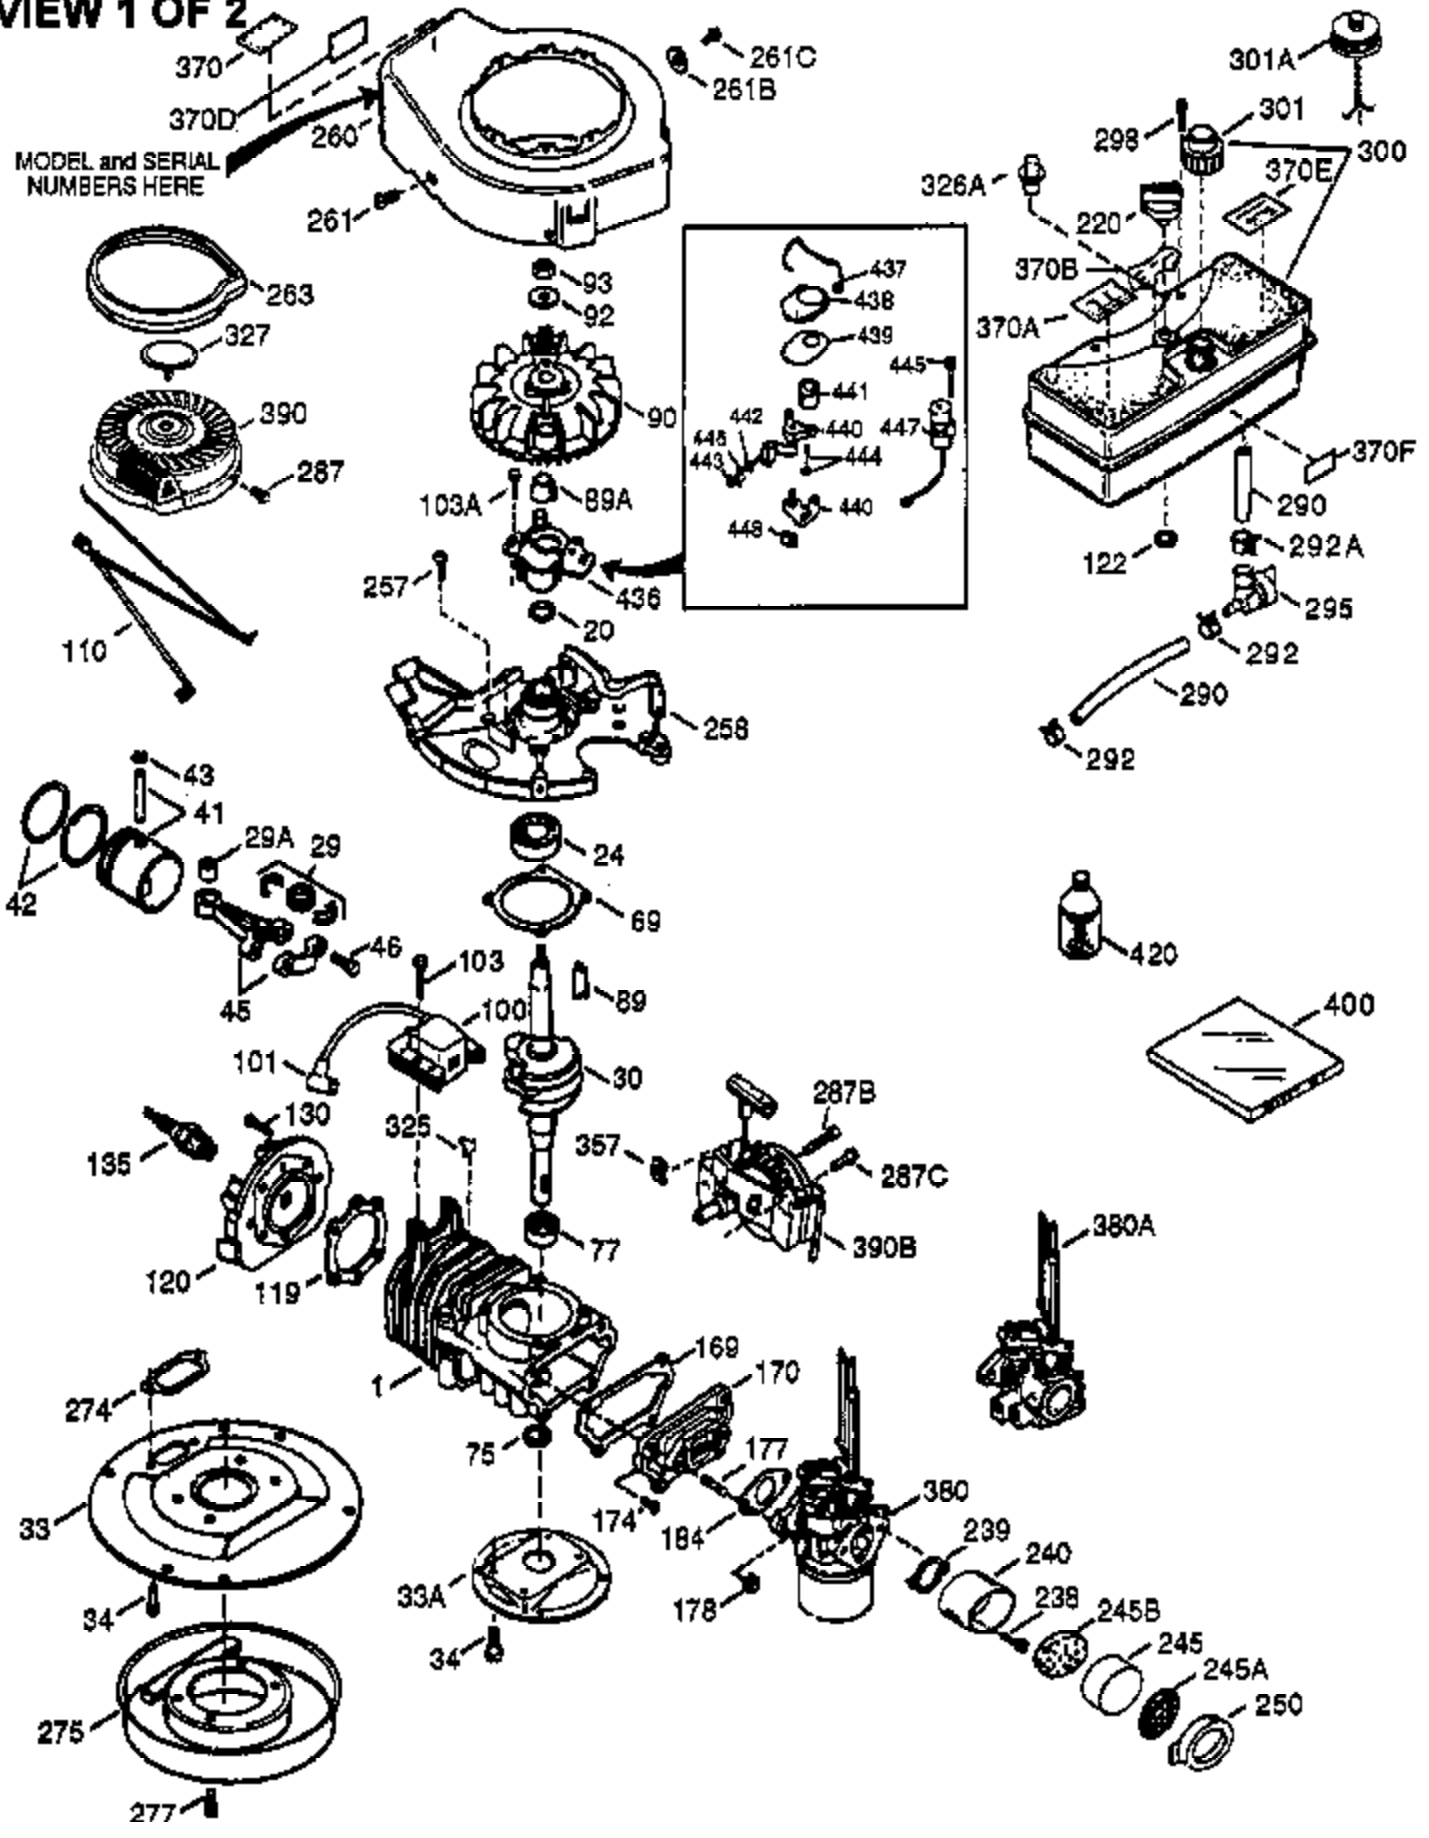

ILLUSTRATION SHOWS TYPICAL PARTS ONLY. ORDER BY PART NUMBER. PARTS NOT LISTED ARE SUPPLIED BY OEM.

VIEW 1 OF 2