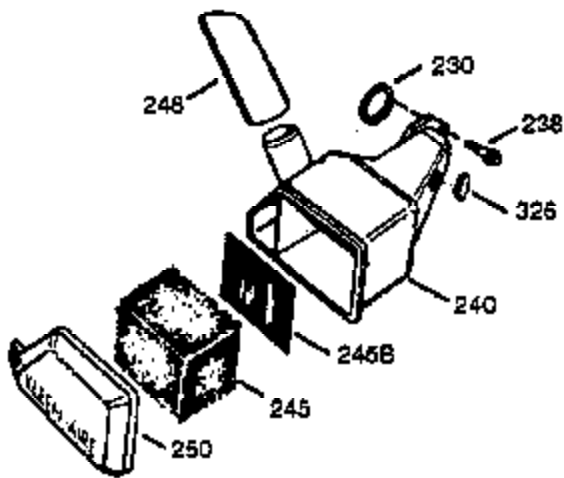

ILLUSTRATION SHOWS TYPICAL PARTS ONLY. ORDER BY PART NUMBER. PARTS NOT LISTED ARE SUPPLIED BY OEM.

VIEW 2 OF 2

Ref #	Part Number	Qty	Description
92	650815	1	Belleville Washer
93	650390	1	Flywheel Nut
230	34338	1	Air Cleaner Gasket
238	650806	2	Screw, 10-32 x 5/8"
240	450234	1	Air Cleaner Body
245B	450235	1	Air Cleaner Filter
245	450236	1	Air Cleaner Filter
248	33008	1	Air Cleaner Tube
250	33007	1	Air Cleaner Cover
261B	650854	1	Washer
285	590551	1	Starter Cup
326	450237	1	Plug
370K	36695	1	Starter Decal