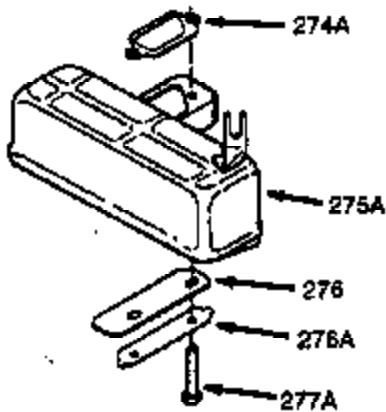

ILLUSTRATION SHOWS TYPICAL PARTS ONLY. ORDER BY PART NUMBER. PARTS NOT LISTED ARE SUPPLIED BY OEM.

VIEW 2 OF 2

Ref #	Part Number	Qty	Description
92	650815	1	Belleville Washer
93	650390	1	Flywheel Nut
230	34338	1	Air Cleaner Gasket
238	650806	2	Screw, 10-32 x 5/8"
240	450234	1	Air Cleaner Body
245B	450235	1	Air Cleaner Filter
245	450236	1	Air Cleaner Filter
248	33008	1	Air Cleaner Tube
250	33007	1	Air Cleaner Cover
261B	650854	1	Washer
285	590551	1	Starter Cup
326	450237	1	Plug
370K	36695	1	Starter Decal