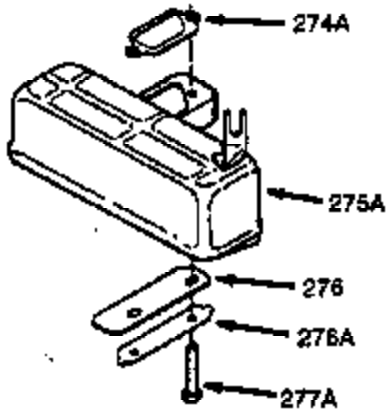

ILLUSTRATION SHOWS TYPICAL PARTS ONLY. ORDER BY PART NUMBER. PARTS NOT LISTED ARE SUPPLIED BY OEM.

VIEW 2 OF 2

Ref #	Part Number	Qty	Description
92	650815	1	Belleville Washer
93	650390	1	Flywheel Nut
238	650431	2	Screw, Torx T-25, 10-32 x 5/8"
239	510206A	1	Air Cleaner Gasket
240	450232	1	Air Cleaner Body
245	450215	1	Air Cleaner Filter
245B	450233	1	Air Cleaner Filter
250	450216	1	Air Cleaner Cover
261B	650854	1	Washer
276	390311	1	Support Plate
276A	390312	1	Locking Plate
285	590551	1	Starter Cup
370C	35977	1	Instruction Decal