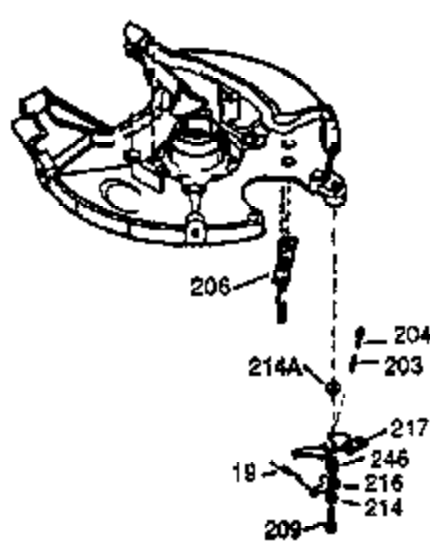

ILLUSTRATION SHOWS TYPICAL PARTS ONLY. ORDER BY PART NUMBER. PARTS NOT LISTED ARE SUPPLIED BY OEM.

VIEW 2 OF 2

Ref #	Part Number	Qty	Description
92	650815	1	Belleville Washer
93	650390	1	Flywheel Nut
238	650431	2	Screw, Torx T-25, 10-32 x 5/8"
239	510206A	1	Air Cleaner Gasket
240	450232	1	Air Cleaner Body
245	450215	1	Air Cleaner Filter
245B	450233	1	Air Cleaner Filter
250	450216	1	Air Cleaner Cover
261B	650854	1	Washer
276	390311	1	Support Plate
276A	390312	1	Locking Plate
285	590551	1	Starter Cup
370C	35977	1	Instruction Decal