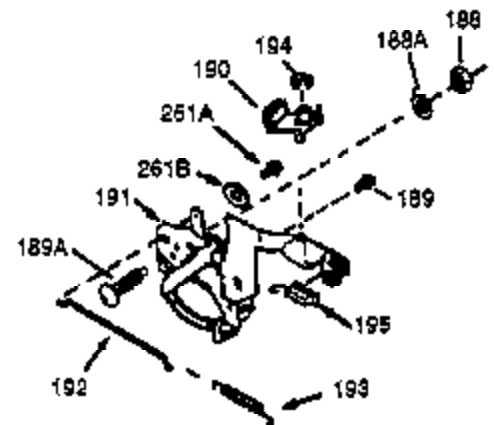

ILLUSTRATION SHOWS TYPICAL PARTS ONLY. ORDER BY PART NUMBER. PARTS NOT LISTED ARE SUPPLIED BY OEM.

VIEW 2 OF 2

Ref #	Part Number	Qty	Description
92	650815	1	Belleville Washer
93	650390	1	Flywheel Nut
238	650431	2	Screw, Torx T-25, 10-32 x 5/8"
239	510206A	1	Air Cleaner Gasket
240	450232	1	Air Cleaner Body
245	450215	1	Air Cleaner Filter
245B	450233	1	Air Cleaner Filter
250	450216	1	Air Cleaner Cover
261B	650854	1	Washer
276	390311	1	Support Plate
276A	390312	1	Locking Plate
285	590551	1	Starter Cup
370C	35977	1	Instruction Decal