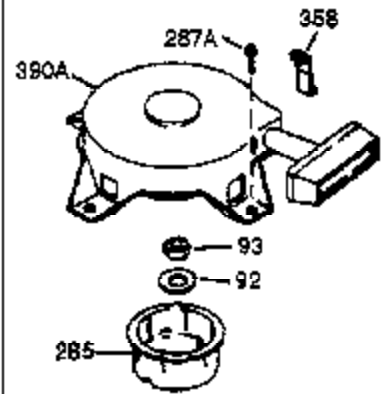

ILLUSTRATION SHOWS TYPICAL PARTS ONLY. ORDER BY PART NUMBER. PARTS NOT LISTED ARE SUPPLIED BY OEM.

VIEW 2 OF 2

Ref #	Part Number	Qty	Description
92	650815	1	Belleville Washer
93	650390	1	Flywheel Nut
238	650431	2	Screw, Torx T-25, 10-32 x 5/8"
239	510206A	1	Air Cleaner Gasket
240	450232	1	Air Cleaner Body
245	450215	1	Air Cleaner Filter
245B	450233	1	Air Cleaner Filter
250	450216	1	Air Cleaner Cover
261B	650854	1	Washer
276	390311	1	Support Plate
276A	390312	1	Locking Plate
285	590551	1	Starter Cup
370C	35977	1	Instruction Decal