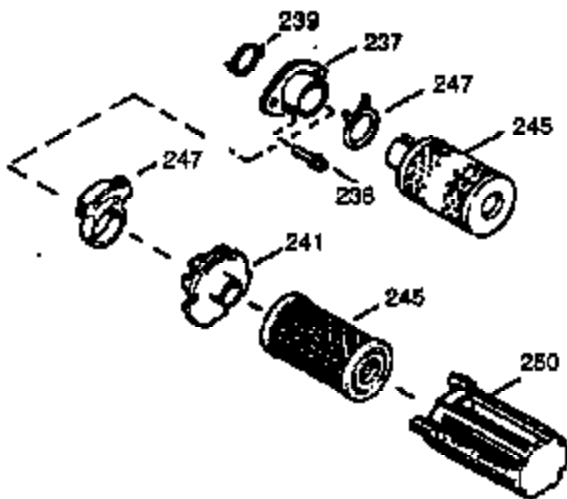

ILLUSTRATION SHOWS TYPICAL PARTS ONLY. ORDER BY PART NUMBER. PARTS NOT LISTED ARE SUPPLIED BY OEM.

VIEW 2 OF 2

Ref #	Part Number	Qty	Description
92	650815	1	Belleville Washer
93	650390	1	Flywheel Nut
238	650431	2	Screw, Torx T-25, 10-32 x 5/8"
239	510206A	1	Air Cleaner Gasket
240	450232	1	Air Cleaner Body
245	450215	1	Air Cleaner Filter
245B	450233	1	Air Cleaner Filter
250	450216	1	Air Cleaner Cover
261B	650854	1	Washer
276	390311	1	Support Plate
276A	390312	1	Locking Plate
285	590551	1	Starter Cup
370C	35977	1	Instruction Decal