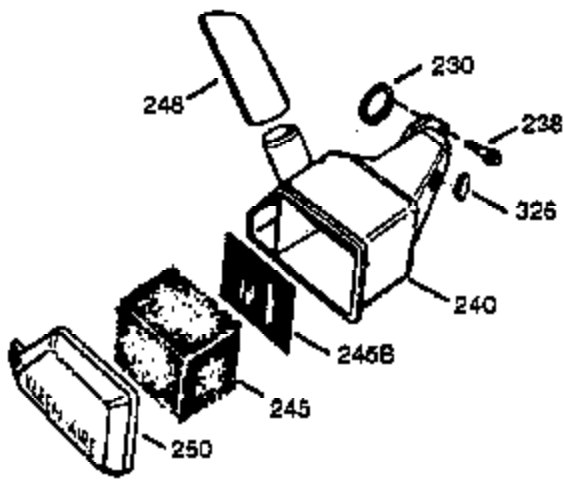

ILLUSTRATION SHOWS TYPICAL PARTS ONLY. ORDER BY PART NUMBER. PARTS NOT LISTED ARE SUPPLIED BY OEM.

VIEW 2 OF 2

Ref #	Part Number	Qty	Description
92	650815	1	Belleville Washer
93	650390	1	Flywheel Nut
238	650431	2	Screw, Torx T-25, 10-32 x 5/8"
239	510206A	1	Air Cleaner Gasket
240	450232	1	Air Cleaner Body
245	450215	1	Air Cleaner Filter
245B	450233	1	Air Cleaner Filter
250	450216	1	Air Cleaner Cover
261B	650854	1	Washer
276	390311	1	Support Plate
276A	390312	1	Locking Plate
285	590551	1	Starter Cup
370C	35977	1	Instruction Decal