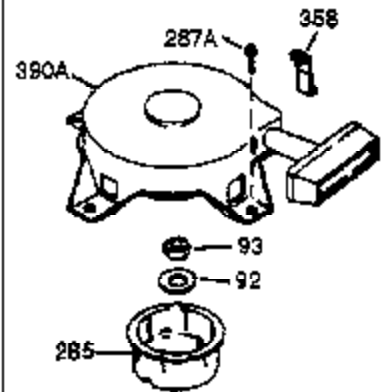

ILLUSTRATION SHOWS TYPICAL PARTS ONLY. ORDER BY PART NUMBER. PARTS NOT LISTED ARE SUPPLIED BY OEM.

VIEW 2 OF 2

Ref #	Part Number	Qty	Description
92	650815	1	Belleville Washer
93	650390	1	Flywheel Nut
238	650431	2	Screw, Torx T-25, 10-32 x 5/8"
239	510206A	1	Air Cleaner Gasket
240	450232	1	Air Cleaner Body
245	450215	1	Air Cleaner Filter
245B	450233	1	Air Cleaner Filter
250	450216	1	Air Cleaner Cover
261B	650854	1	Washer
276	390311	1	Support Plate
276A	390312	1	Locking Plate
285	590551	1	Starter Cup
370C	35977	1	Instruction Decal