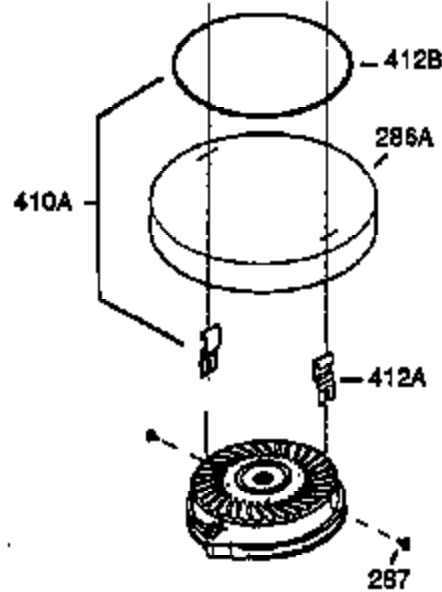

ILLUSTRATION SHOWS TYPICAL PARTS ONLY. ORDER BY PART NUMBER. PARTS NOT LISTED ARE SUPPLIED BY OEM.

VIEW 2 OF 2

Ref #	Part Number	Qty	Description
92	650815	1	Belleville Washer
93	650390	1	Flywheel Nut
238	650431	2	Screw, Torx T-25, 10-32 x 5/8"
239	510206A	1	Air Cleaner Gasket
240	450232	1	Air Cleaner Body
245	450215	1	Air Cleaner Filter
245B	450233	1	Air Cleaner Filter
250	450216	1	Air Cleaner Cover
261B	650854	1	Washer
276	390311	1	Support Plate
276A	390312	1	Locking Plate
285	590551	1	Starter Cup
370C	35977	1	Instruction Decal