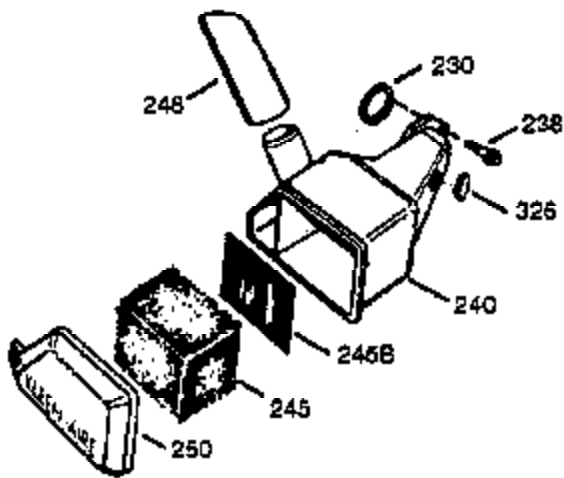

ILLUSTRATION SHOWS TYPICAL PARTS ONLY. ORDER BY PART NUMBER. PARTS NOT LISTED ARE SUPPLIED BY OEM.

VIEW 2 OF 2

Ref #	Part Number	Qty	Description
92	650815	1	Belleville Washer
93	650390	1	Flywheel Nut
238	650431	2	Screw, Torx T-25, 10-32 x 5/8"
239	510206A	1	Air Cleaner Gasket
240	450232	1	Air Cleaner Body
245	450215	1	Air Cleaner Filter
245B	450233	1	Air Cleaner Filter
250	450216	1	Air Cleaner Cover
261B	650854	1	Washer
276	390311	1	Support Plate
276A	390312	1	Locking Plate
285	590551	1	Starter Cup
370C	35977	1	Instruction Decal