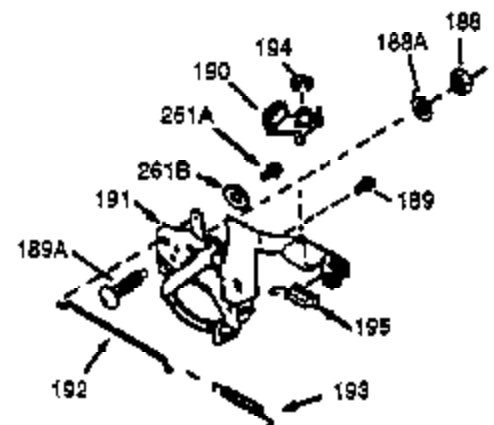

ILLUSTRATION SHOWS TYPICAL PARTS ONLY. ORDER BY PART NUMBER. PARTS NOT LISTED ARE SUPPLIED BY OEM.

VIEW 2 OF 2

Ref #	Part Number	Qty	Description
92	650815	1	Belleville Washer
93	650390	1	Flywheel Nut
238	650431	2	Screw, Torx T-25, 10-32 x 5/8"
239	510206A	1	Air Cleaner Gasket
240	450232	1	Air Cleaner Body
245	450215	1	Air Cleaner Filter
245B	450233	1	Air Cleaner Filter
250	450216	1	Air Cleaner Cover
261B	650854	1	Washer
276	390311	1	Support Plate
276A	390312	1	Locking Plate
285	590551	1	Starter Cup
370C	35977	1	Instruction Decal