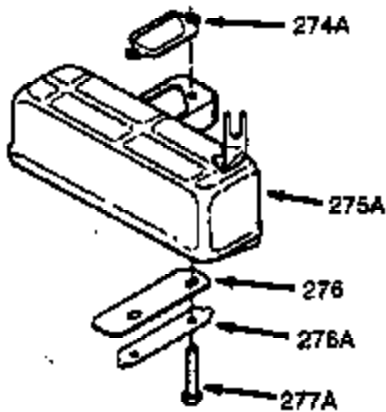

ILLUSTRATION SHOWS TYPICAL PARTS ONLY. ORDER BY PART NUMBER. PARTS NOT LISTED ARE SUPPLIED BY OEM.

VIEW 2 OF 2

Ref #	Part Number	Qty	Description
92	650815	1	Belleville Washer
93	650390	1	Flywheel Nut
238	650431	2	Screw, Torx T-25, 10-32 x 5/8"
239	510206A	1	Air Cleaner Gasket
240	450232	1	Air Cleaner Body
245	450215	1	Air Cleaner Filter
245B	450233	1	Air Cleaner Filter
250	450216	1	Air Cleaner Cover
261B	650854	1	Washer
276	390311	1	Support Plate
276A	390312	1	Locking Plate
285	590551	1	Starter Cup
370C	35977	1	Instruction Decal