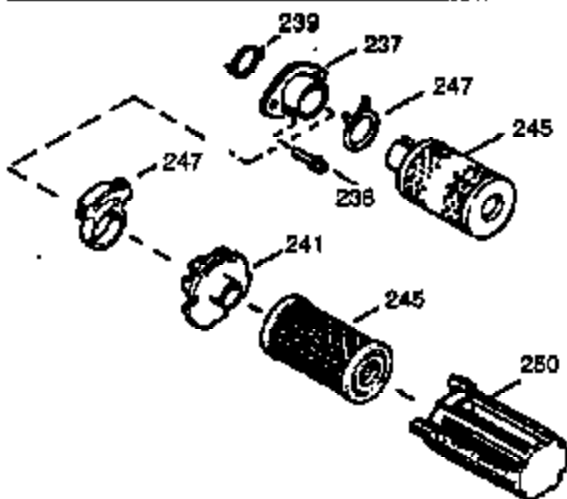

ILLUSTRATION SHOWS TYPICAL PARTS ONLY. ORDER BY PART NUMBER. PARTS NOT LISTED ARE SUPPLIED BY OEM.

VIEW 2 OF 2

Ref #	Part Number	Qty	Description
92	650815	1	Belleville Washer
93	650390	1	Flywheel Nut
238	650431	2	Screw, Torx T-25, 10-32 x 5/8"
239	510206A	1	Air Cleaner Gasket
240	450232	1	Air Cleaner Body
245	450215	1	Air Cleaner Filter
245B	450233	1	Air Cleaner Filter
250	450216	1	Air Cleaner Cover
261B	650854	1	Washer
276	390311	1	Support Plate
276A	390312	1	Locking Plate
285	590551	1	Starter Cup
370C	35977	1	Instruction Decal