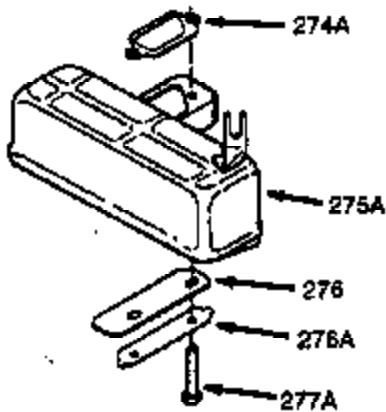

ILLUSTRATION SHOWS TYPICAL PARTS ONLY. ORDER BY PART NUMBER. PARTS NOT LISTED ARE SUPPLIED BY OEM.

VIEW 2 OF 2

Ref #	Part Number	Qty	Description
92	650815	1	Belleville Washer
93	650390	1	Flywheel Nut
239	35815	1	Air Cleaner Gasket
261B	650854	1	Washer
276	390311	1	Support Plate
276A	390312	1	Locking Plate
285	590551	1	Starter Cup
370C	35977	1	Instruction Decal