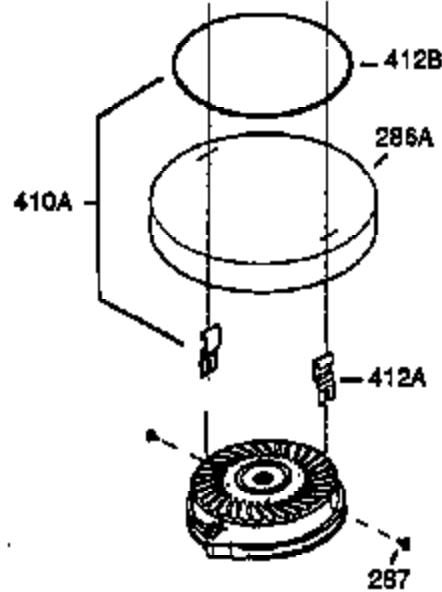

ILLUSTRATION SHOWS TYPICAL PARTS ONLY. ORDER BY PART NUMBER. PARTS NOT LISTED ARE SUPPLIED BY OEM.

VIEW 2 OF 2

Ref #	Part Number	Qty	Description
92	650815	1	Belleville Washer
93	650390	1	Flywheel Nut
239	35815	1	Air Cleaner Gasket
261B	650854	1	Washer
276	390311	1	Support Plate
276A	390312	1	Locking Plate
285	590551	1	Starter Cup
370C	35977	1	Instruction Decal